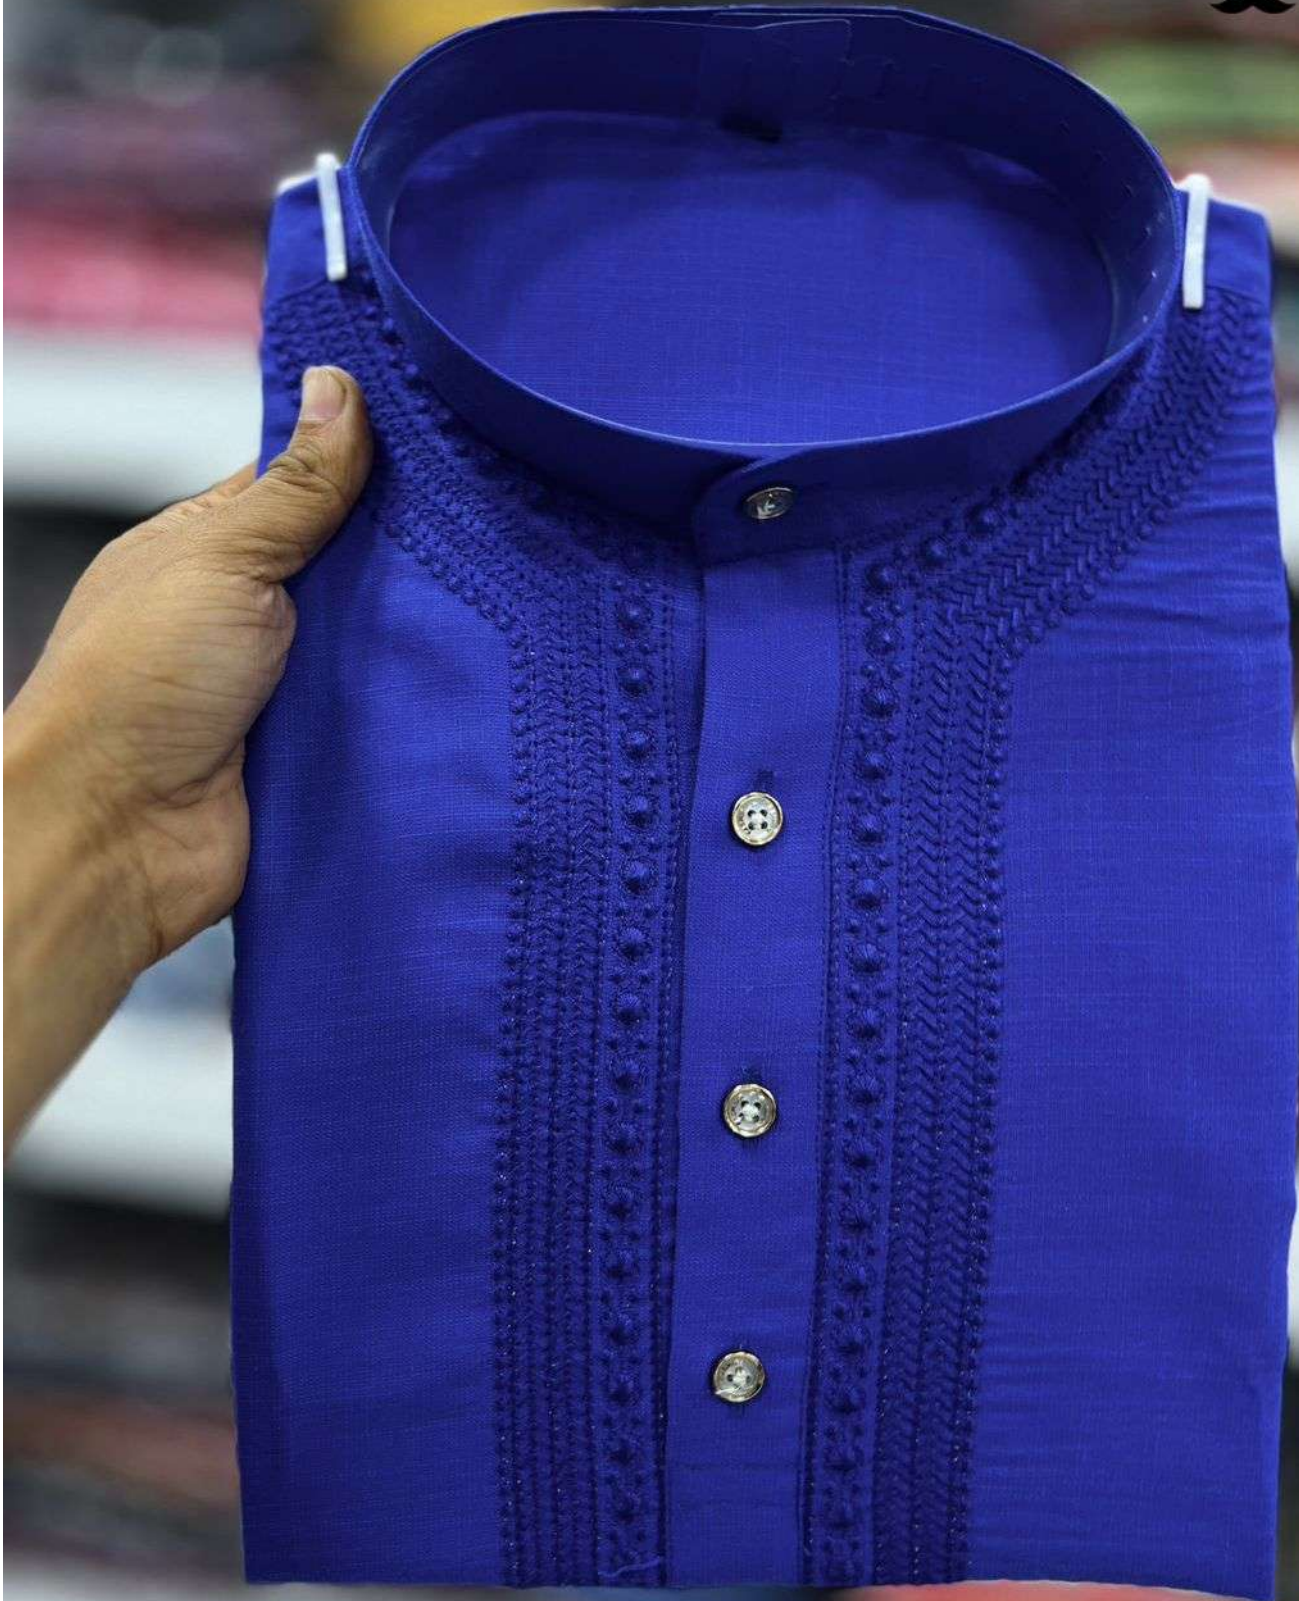

Yellow
Royal

SIZE CHART	ROYAL KURTA	IN INCHES
SIZE	CHEST	LENGTH
M	41"	40"
L	43"	41"
XL	45"	41"
XXL	47"	41"

R.Blue
Royal

Yellow
Royal

Maroon
Royal

White
Royal