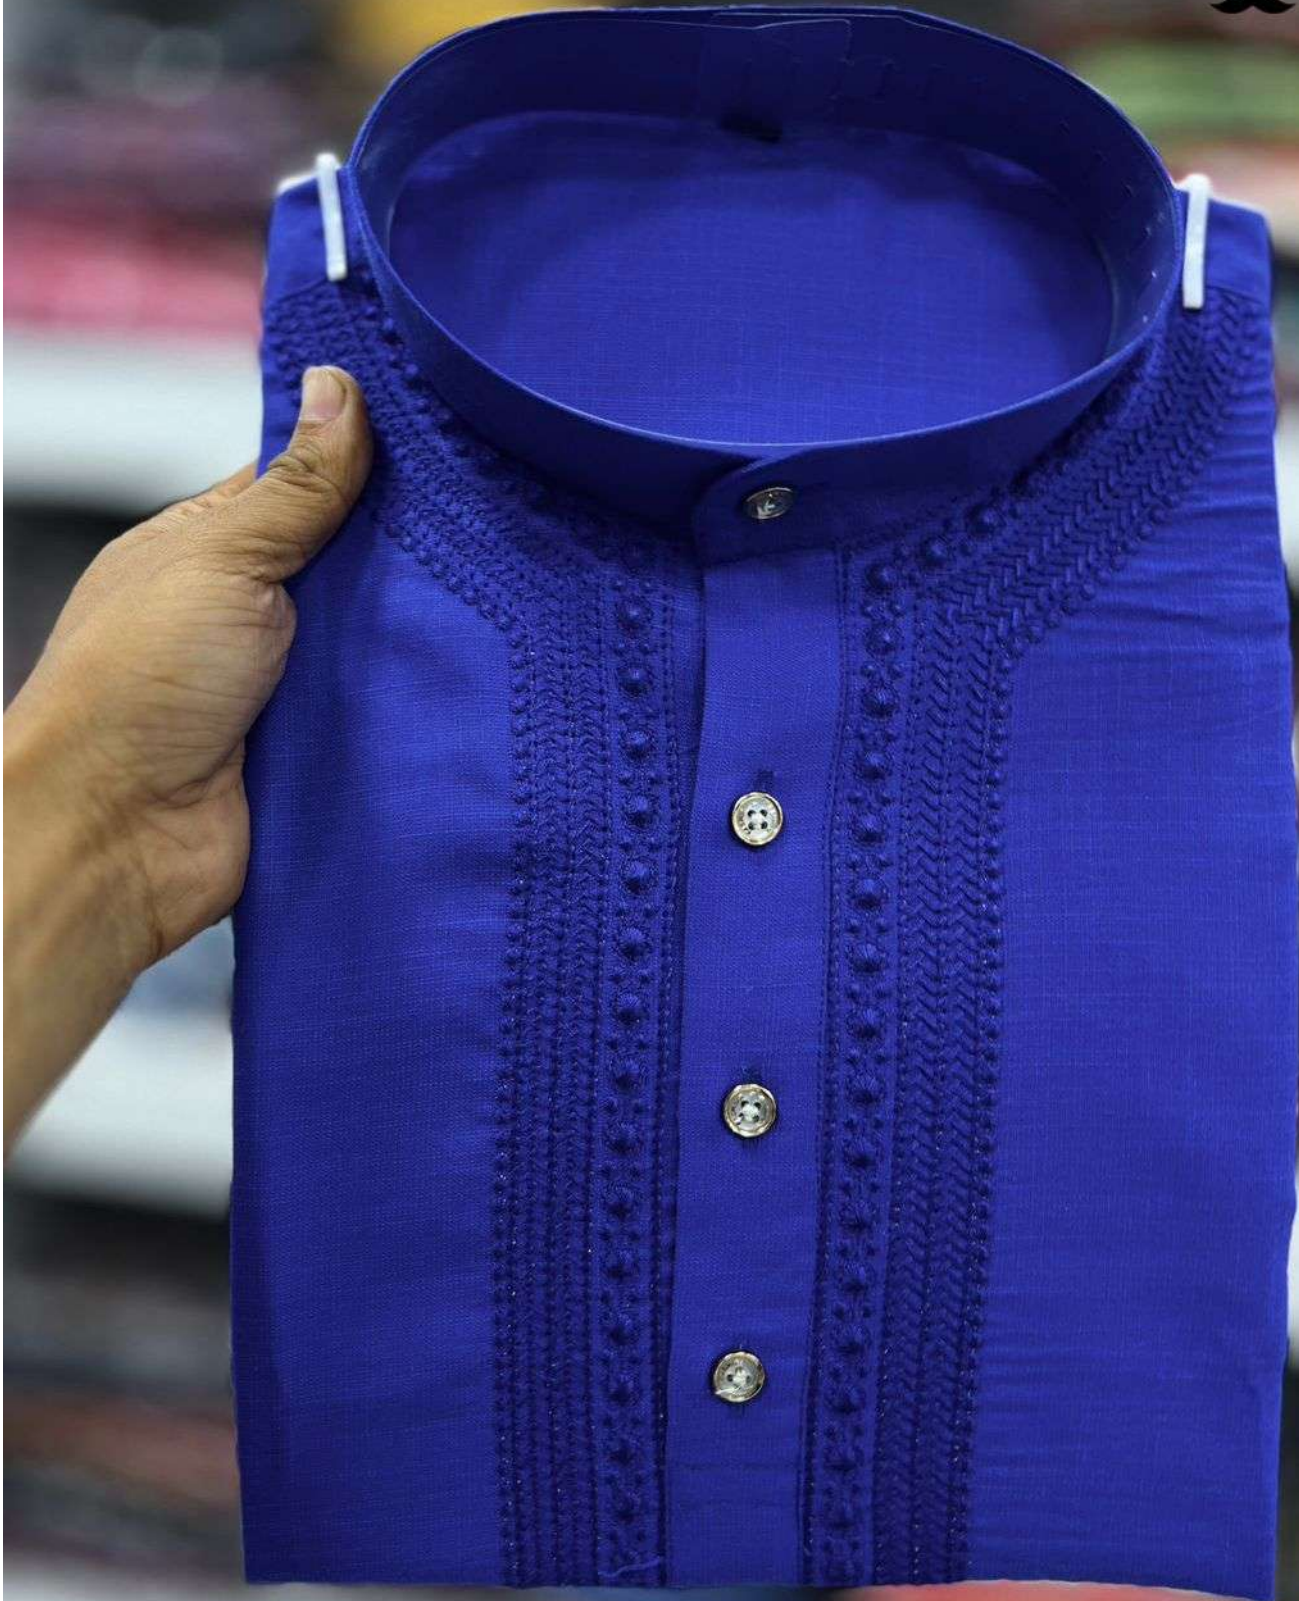

Yellow
Royal

SIZE CHART	ROYAL KURTA	IN INCHES
SIZE	CHEST	LENGTH
M	41"	40"
L	43"	41"
XL	45"	41"
XXL	47"	41"

R.Blue
Royal

Yellow
Royal

Maroon
Royal

**Black
Royal**

White
Royal