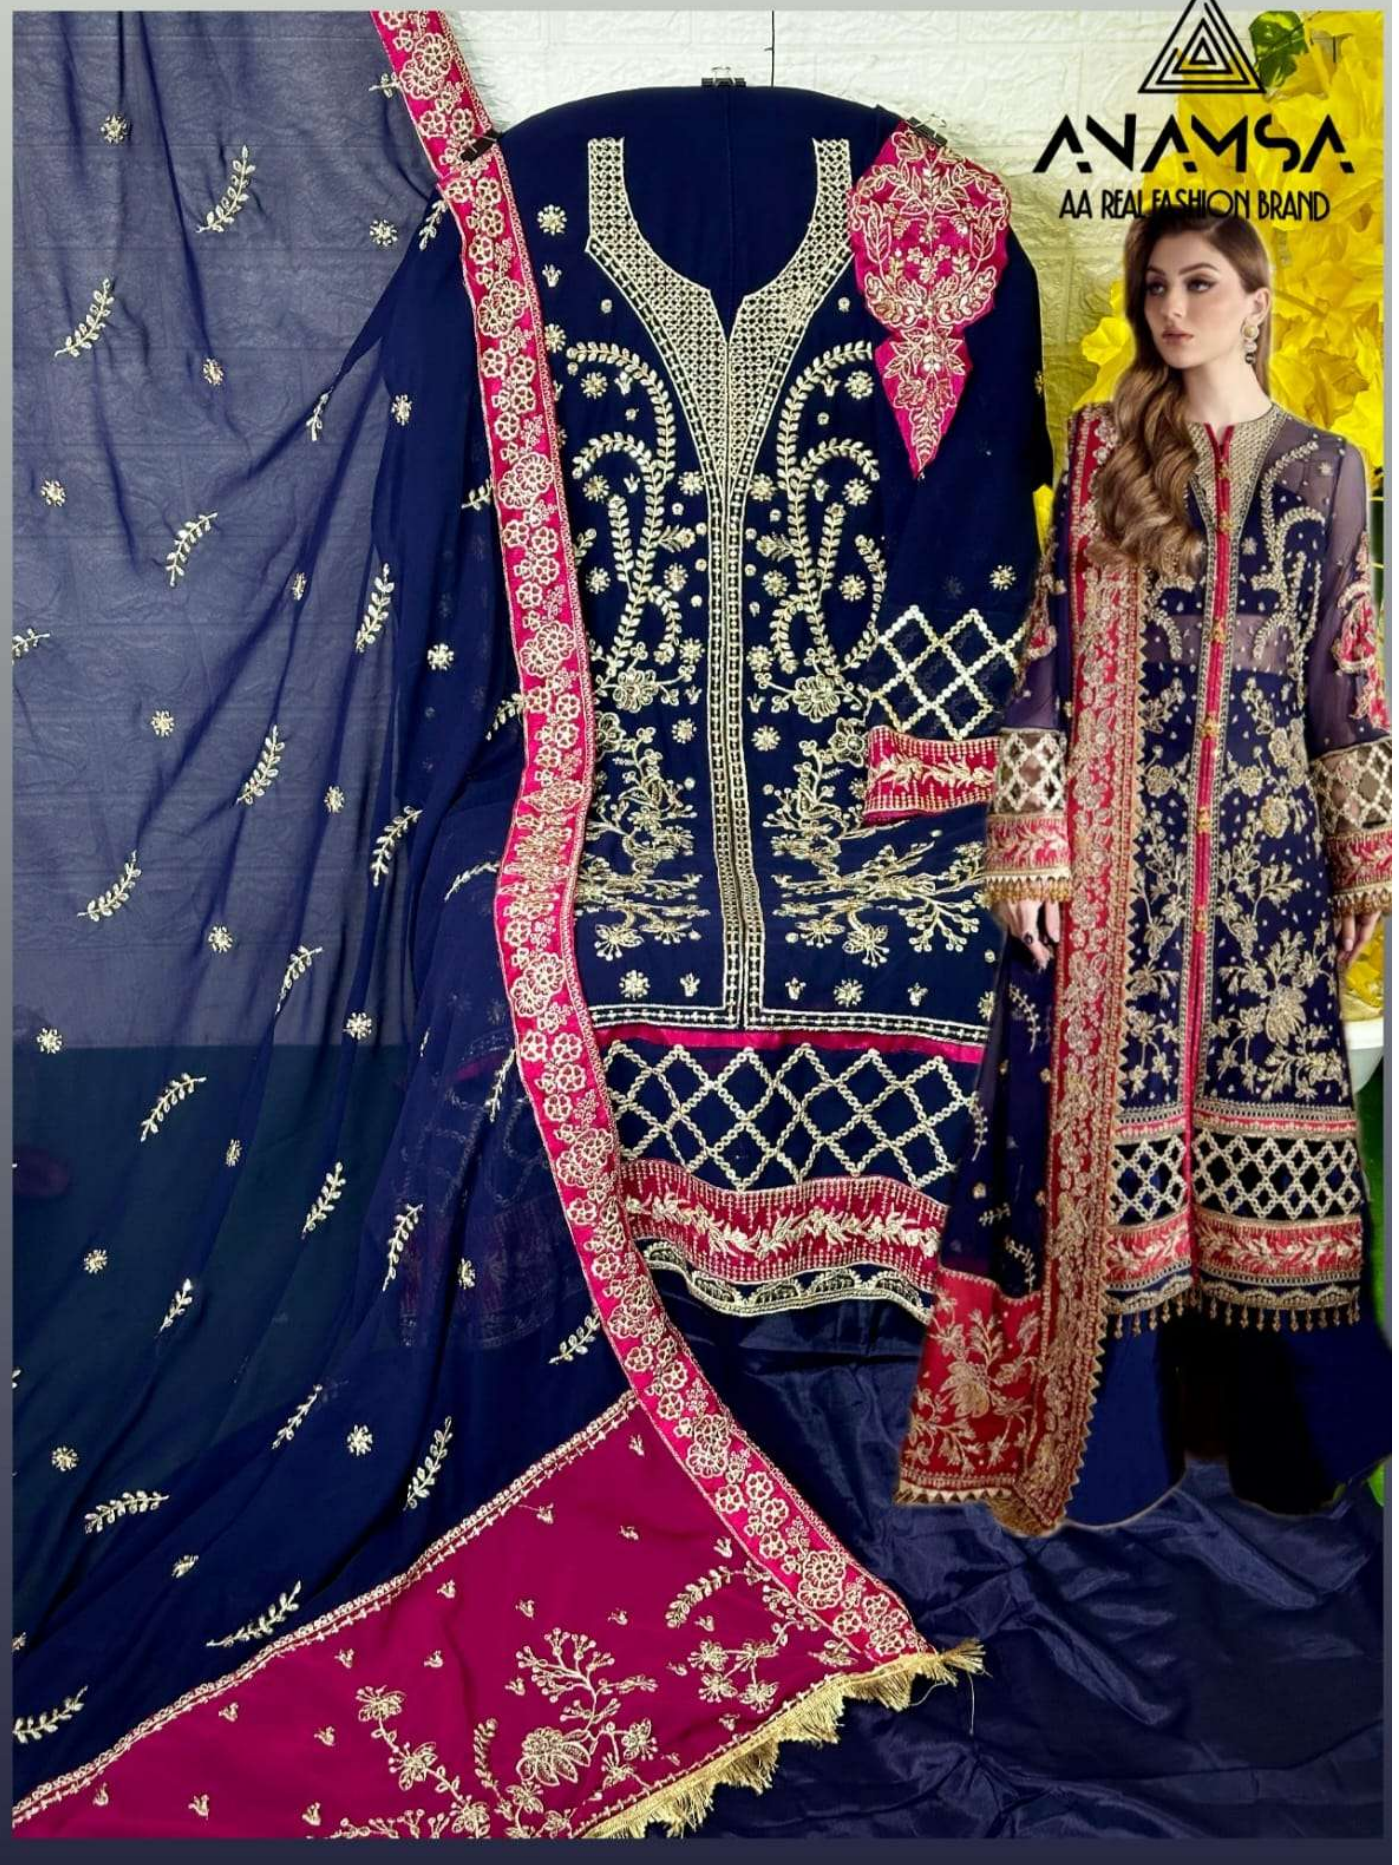

ANAMSA
AA REAL FASHION BRAND