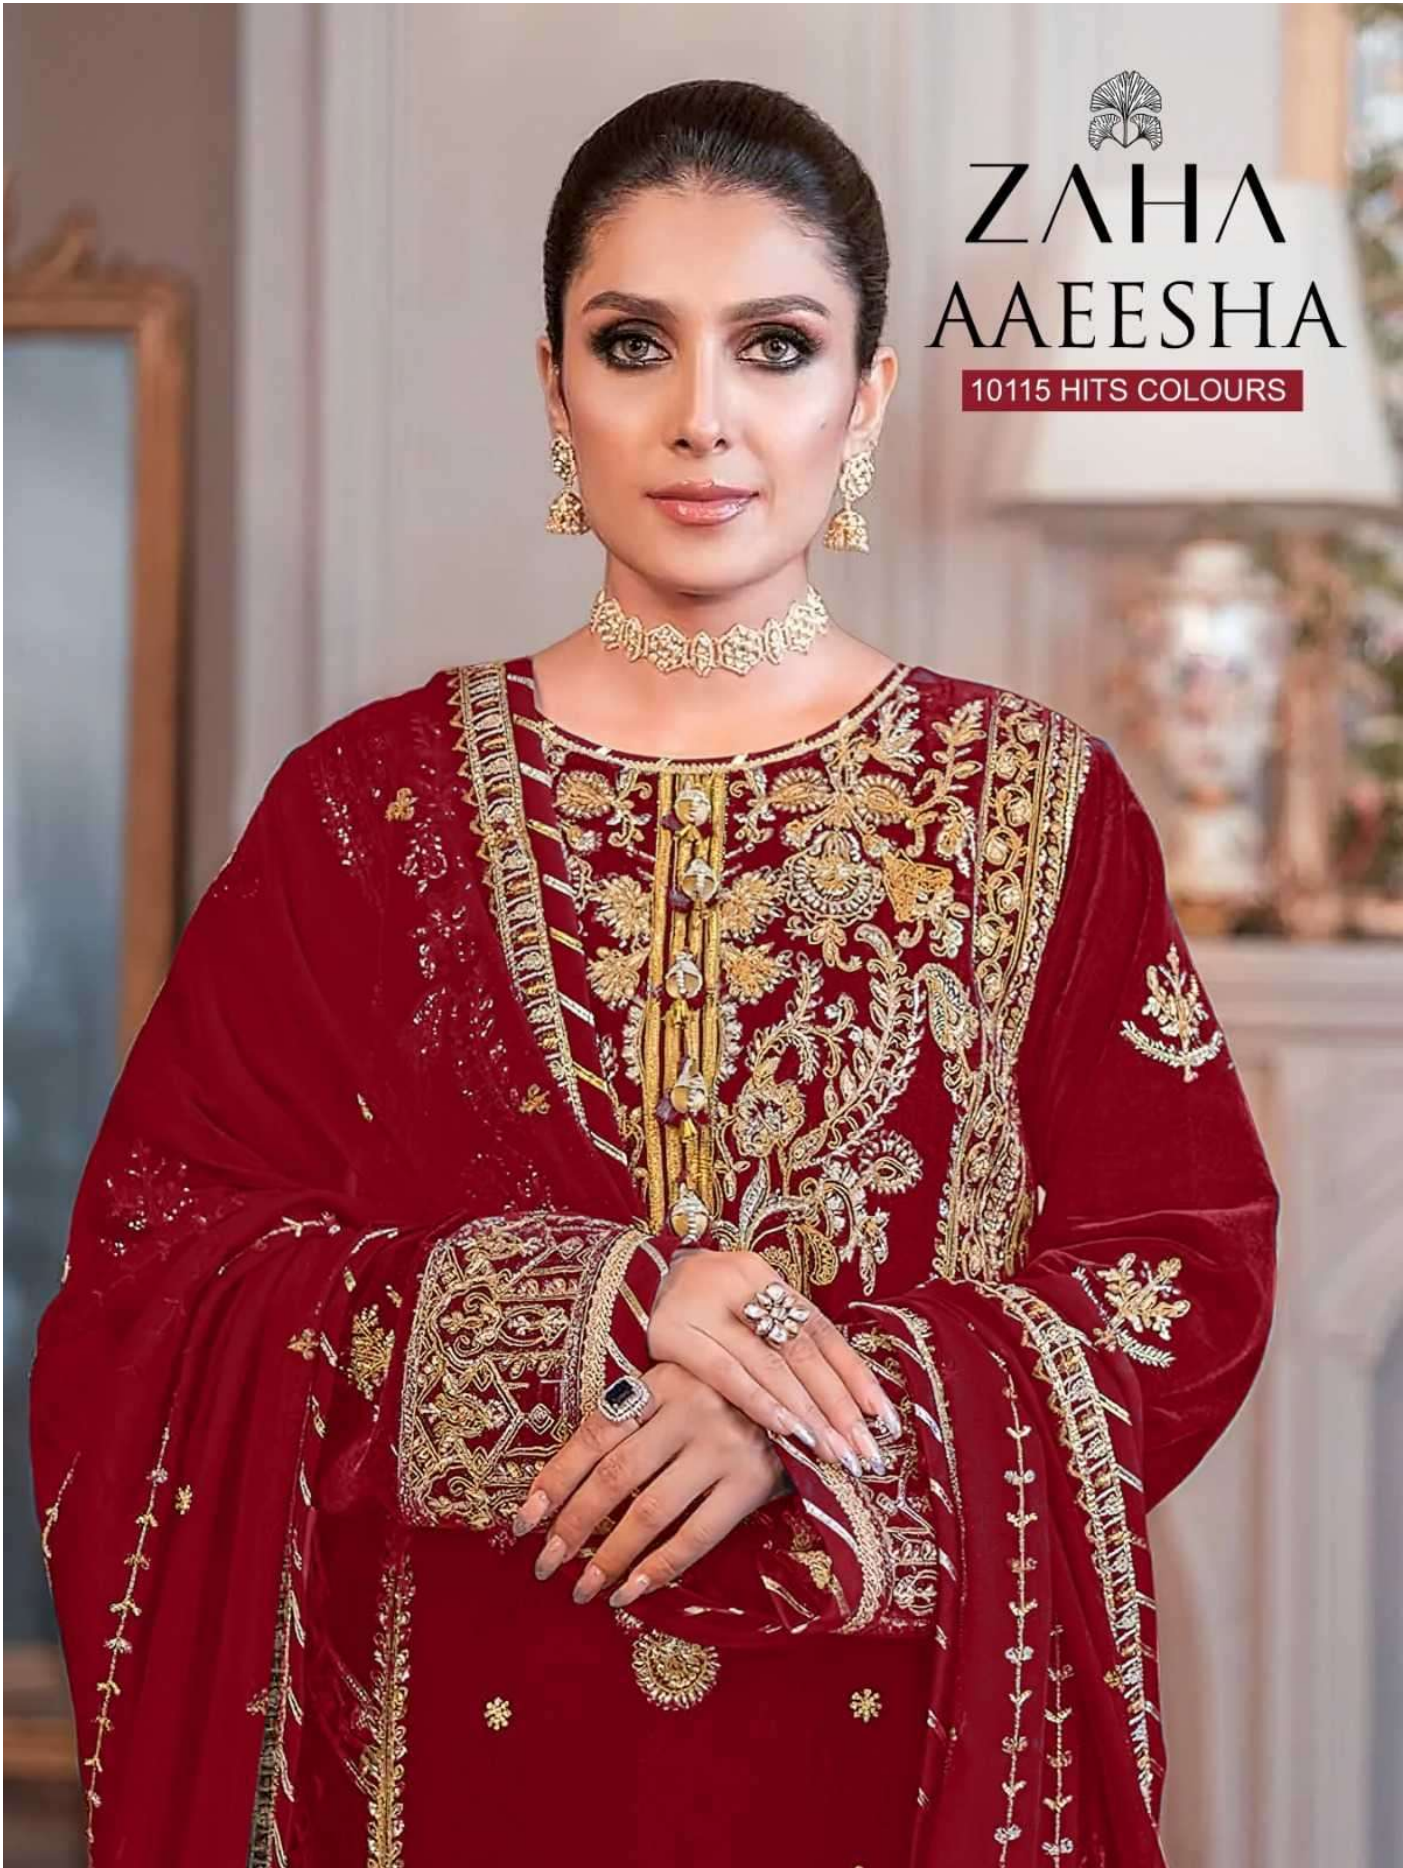

ZAHA AAEESHA

10115 HITS COLOURS

AAEESHA
10115 HITS COLOURS

TOP Faux Georgette
with Embroidery

ZAHA

BOTTOM-INNER Dull santoon

D.No.10115-E

DUPATTA Nazmin with
Embroidery

AAEESHA
10115 HITS COLOURS

TOP Faux Georgette
with Embroidery

ZAHA

BOTTOM-INNER Dull santoon

D.No.10115-F

DUPATTA Nazmin with
Embroidery

AAEESHA
10115 HITS COLOURS

TOP Faux Georgette
with Embroidery

ZAHA

BOTTOM-INNER Dull santoon

D.No.10115-H

DUPATTA Nazmin with
Embroidery

ZAHA AAEESHA

10115 HITS COLOURS

AAEESHA

10115 HITS COLOURS

TOP Fox Georgette with Embroidery BOTTOM-INNER Dull santoon DUPATTA Nazmin with Embroidery

10115-E

10115-F

10115-G

10115-H

AAEESHA
10115 HITS COLOURS

TOP Faux Georgette
with Embroidery

ZAHA