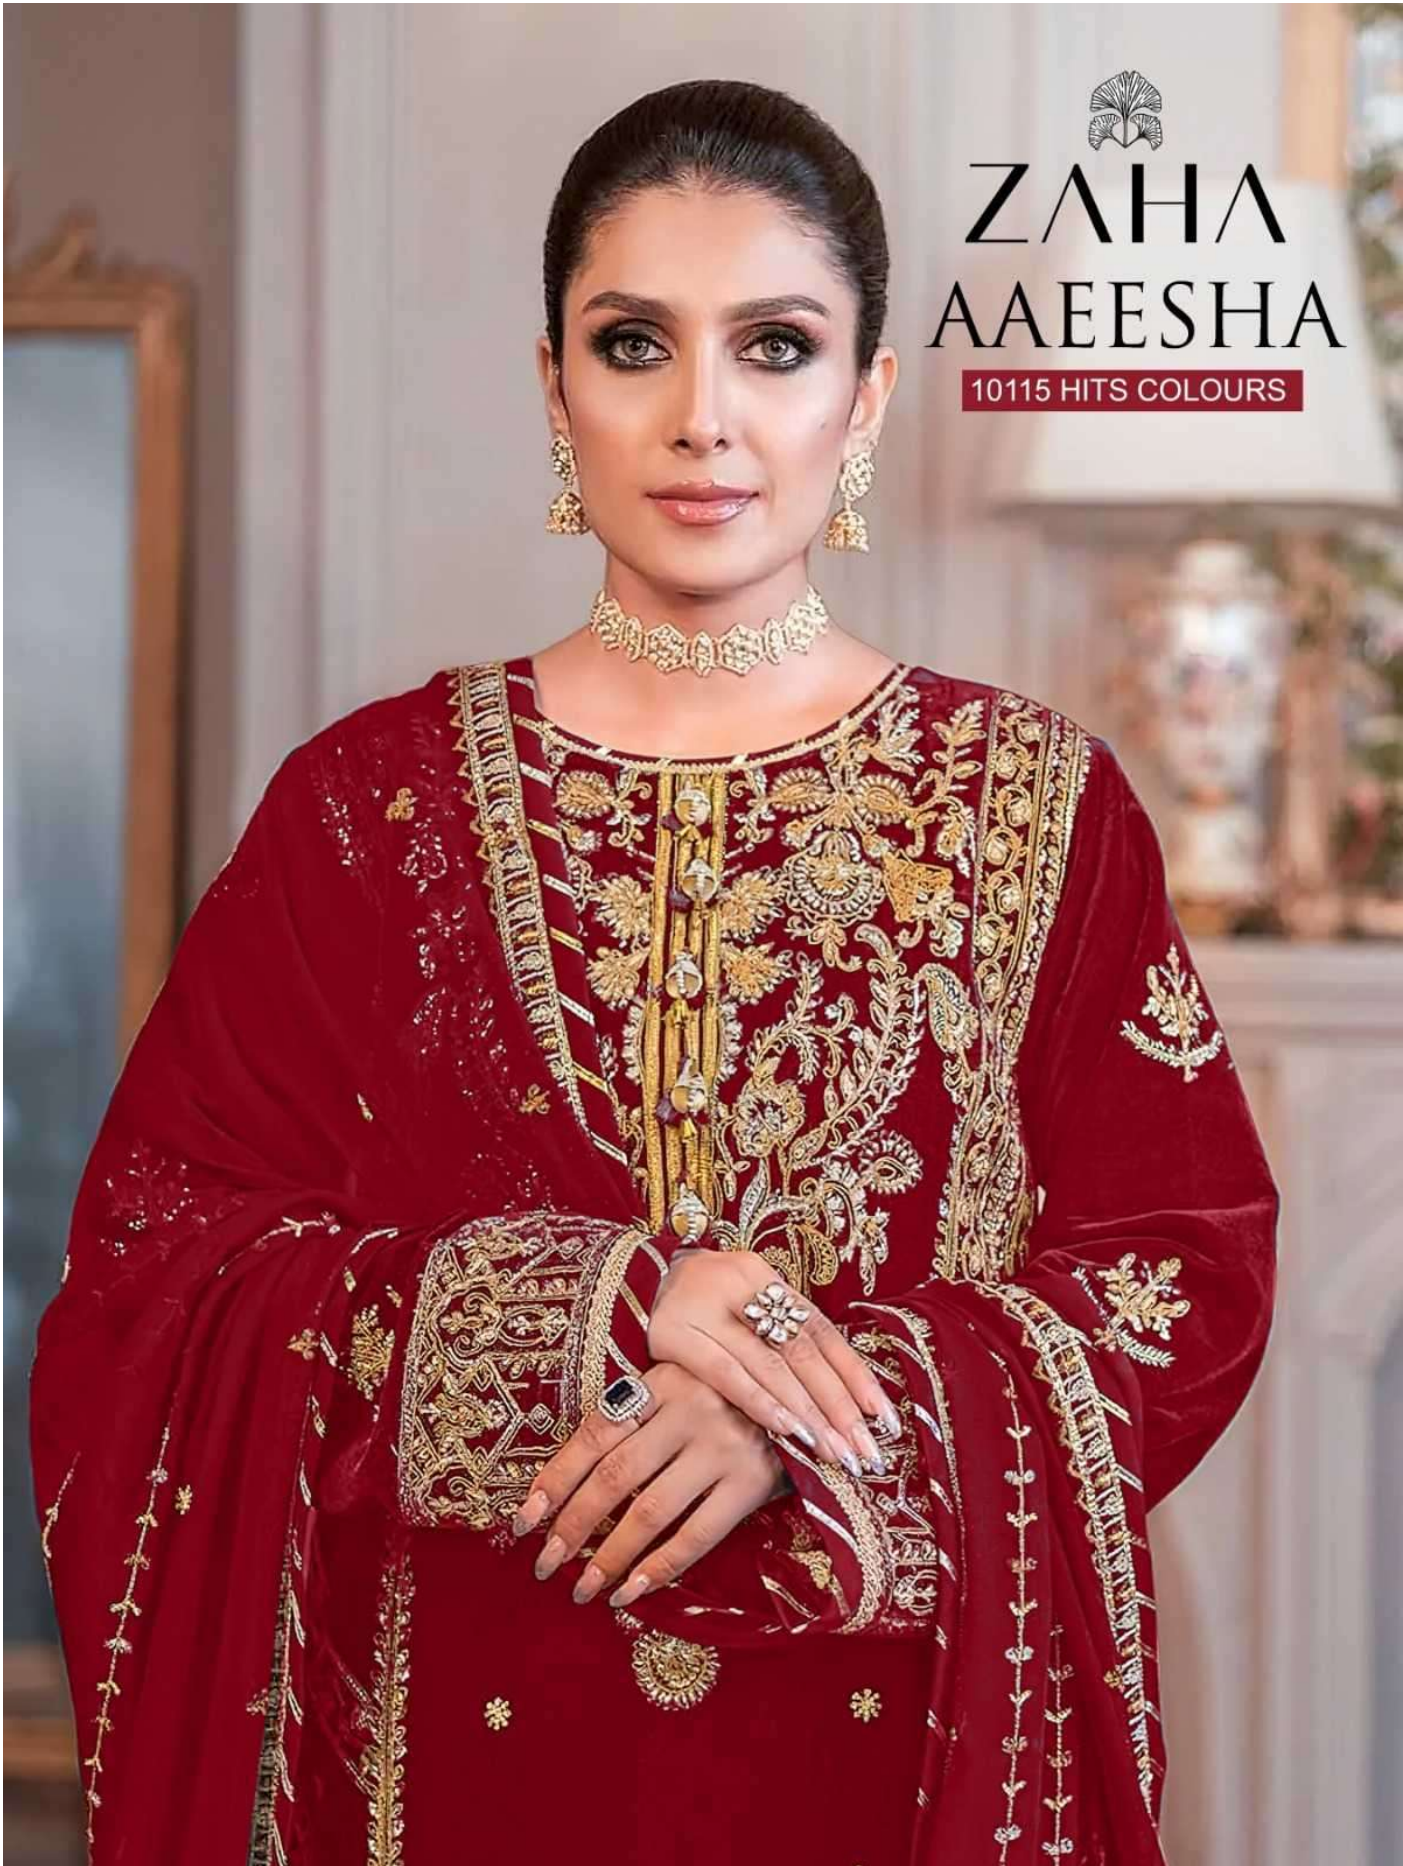

ZAHA AAEESHA

10115 HITS COLOURS

AAEESHA
10115 HITS COLOURS

TOP Faux Georgette
with Embroidery

ZAHA

BOTTOM-INNER Dull santoon

D.No.10115-E

DUPATTA Nazmin with
Embroidery

AAEESHA
10115 HITS COLOURS

TOP Faux Georgette
with Embroidery

ZAHA

BOTTOM-INNER Dull santoon

D.No.10115-F

DUPATTA Nazmin with
Embroidery

AAEESHA
10115 HITS COLOURS

TOP Faux Georgette
with Embroidery

ZAHA

BOTTOM-INNER Dull santoon

D.No.10115-H

DUPATTA Nazmin with
Embroidery

ZAHA AAEESHA

10115 HITS COLOURS

AAEESHA

10115 HITS COLOURS

TOP Fox Georgette with Embroidery BOTTOM-INNER Dull santoon DUPATTA Nazmin with Embroidery

10115-E

10115-F

10115-G

10115-H

AAEESHA
10115 HITS COLOURS

TOP Faux Georgette
with Embroidery

ZAHA