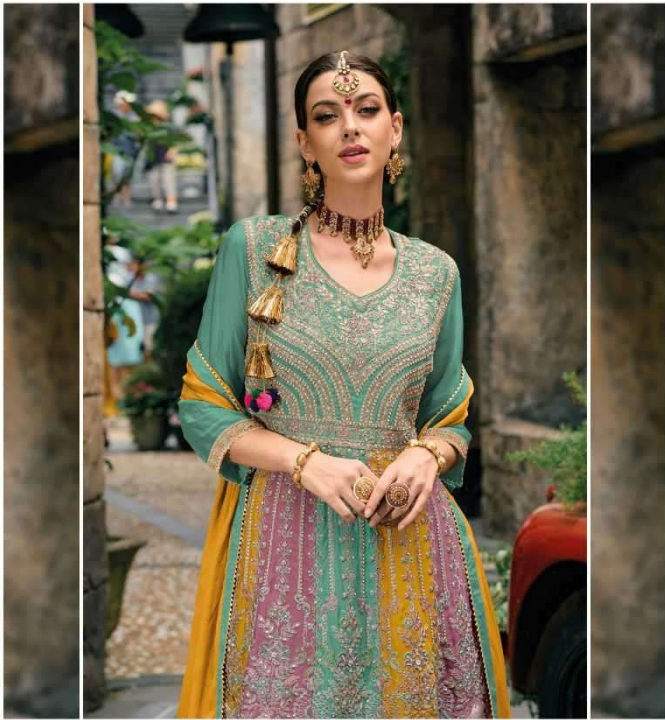

eba lifestyle

Barbie

COLOR EDITION

complettament copy non usate

CODE : 1608 B

CODE : 1608 A

EBA || 1608

EBA || 1608 A

EBA || 1608 B

eba lifestyle
Barbie
COLOR EDITION

eba lifestyle

Barbie

COLOR EDITION

complettament copy non usate

CODE : 1608