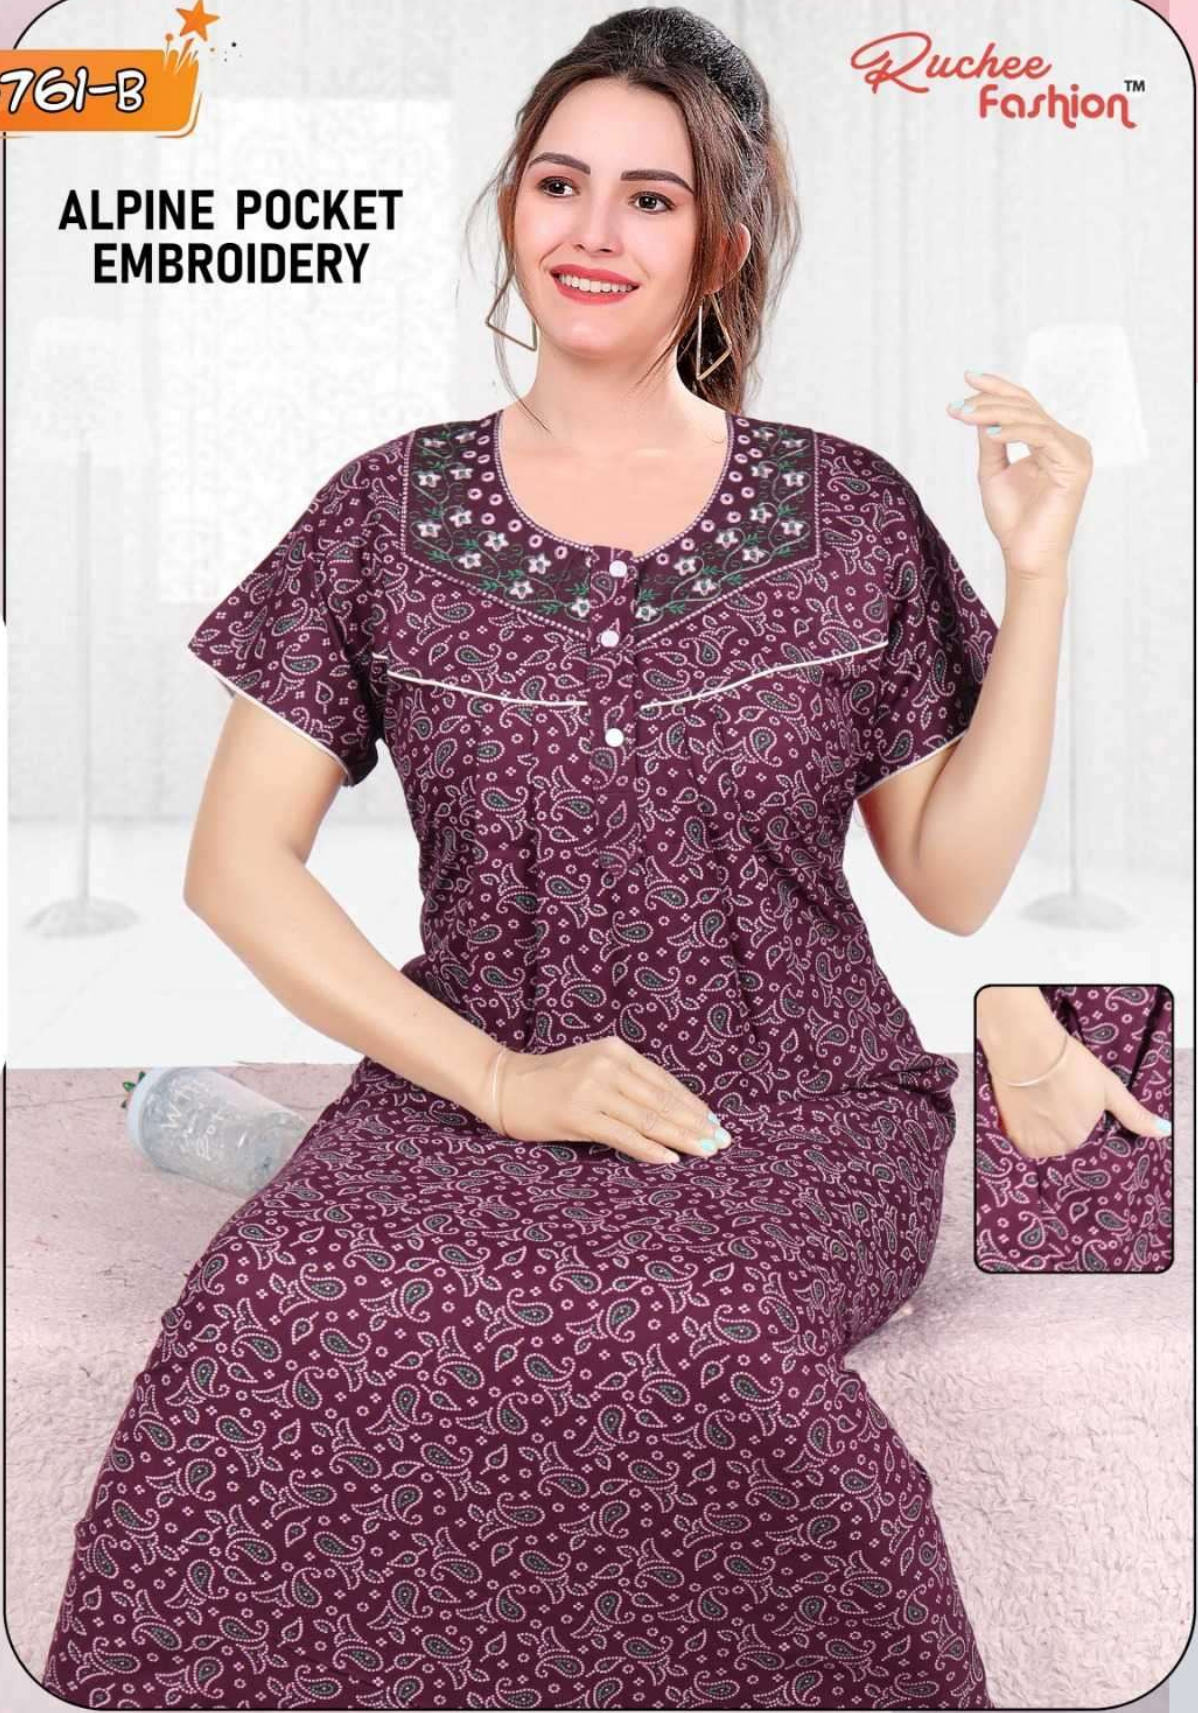

8761-B

Ruchee Fashion™

**ALPINE POCKET
EMBROIDERY**

PREMIUM LOUNGE WEAR