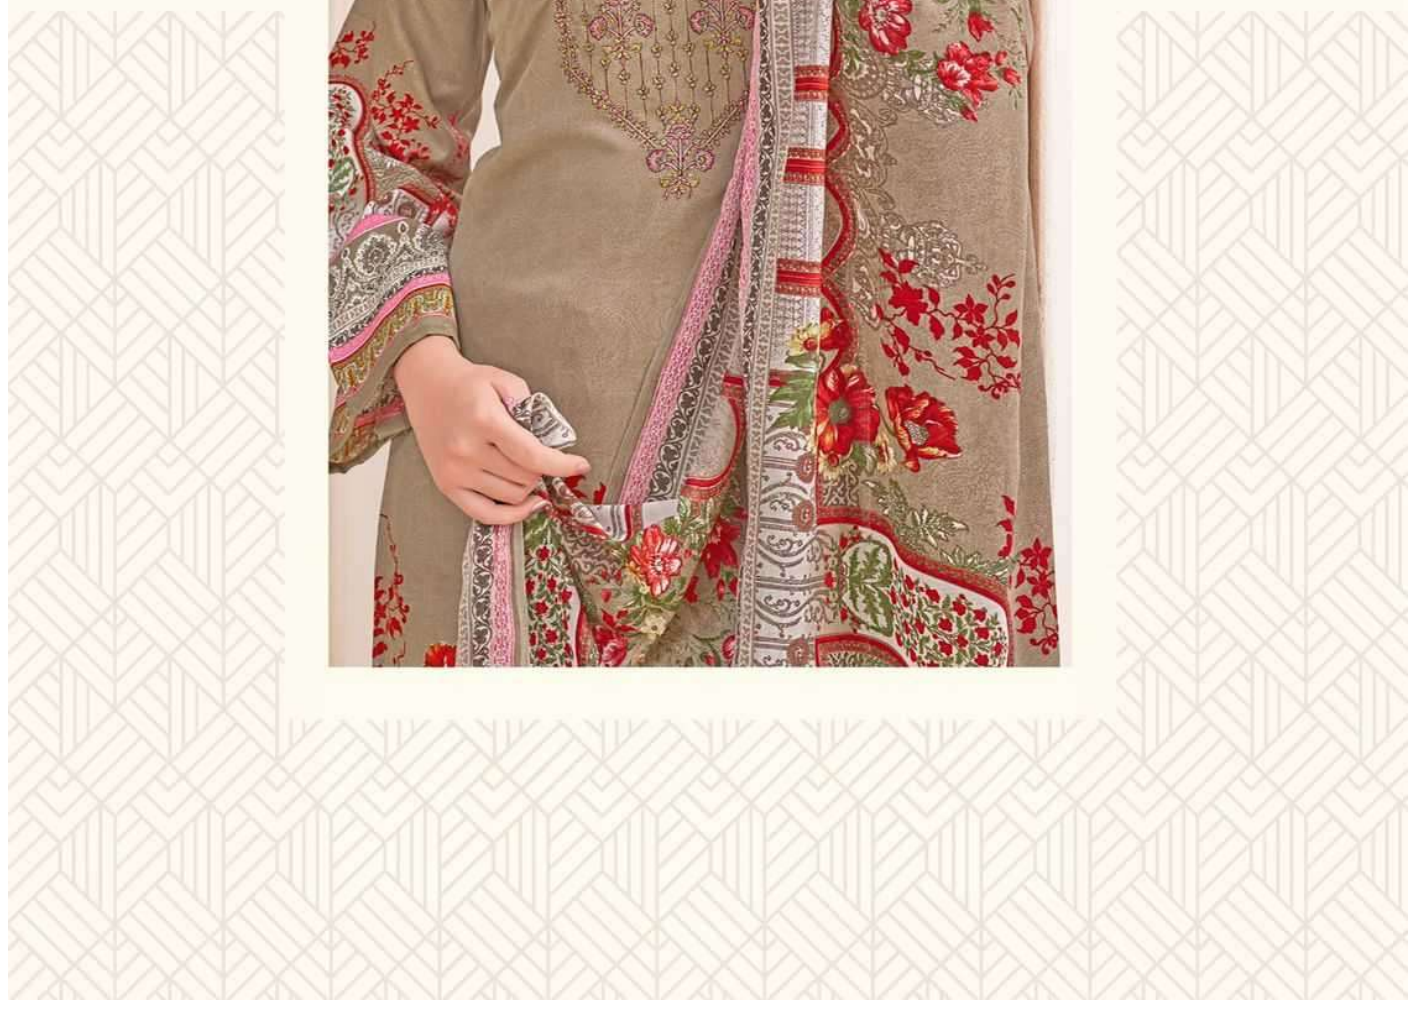

GLAMOROUS BEAUTY

PRINCESS CULTURE

—+— FABRIC DETAIL —+—

- TOP** : PREMIUM SOFT COTTON DIGITAL STYLE PRINT WITH HEAVY EMBROIDERY WORK & SWAROVSKI DIAMOND (2.50 MTR)
- DUPATTA** : SOFT COTTON DUPATTA (2.00 MTR)
- BOTTOM** : SOFT COTTON (2/00 MTR APX)