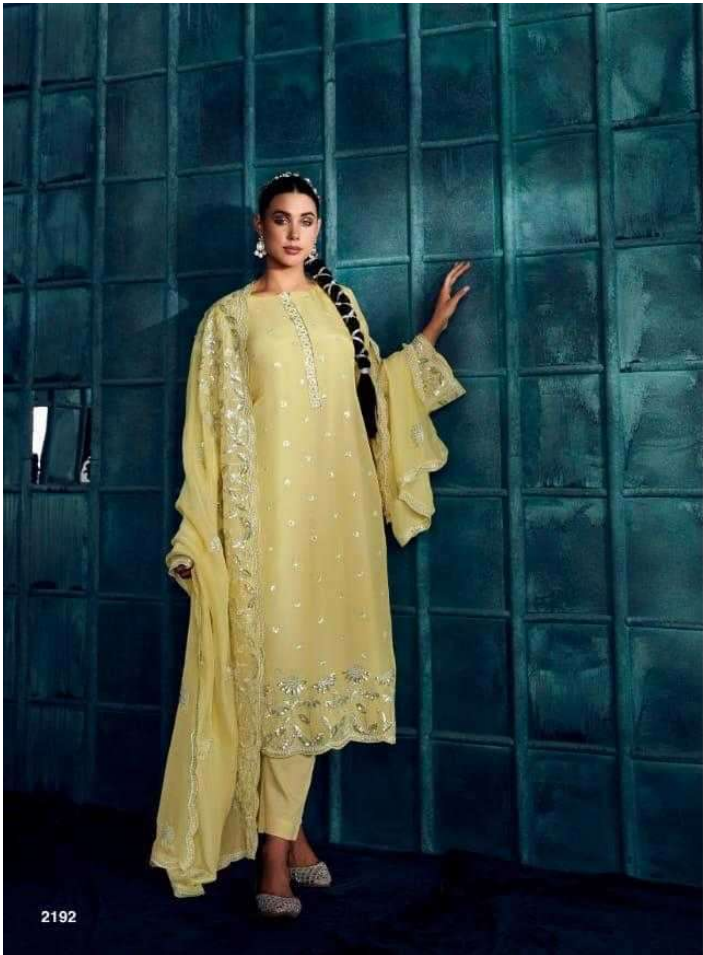

KIMORA[®]

Ruby

KIMONO

Ruby

KIMORA®

KIMORA

Ruby

KIMORA

Ruby

KIMORA

KIMORA[®]

Ruby

Ruby

TOP

MODALE SILK WITH EMBROIDERY ON
HEMLINE SLEEVES AND BUTTIS ALL OVER

DUPATTA

ORAGNAZA WITH EMBROIDERY AND SCALLOPED BORDER

BOTTOM

MODALE SILK

KIMORA[®]

KIMORA- 49**~ RUBY ~****Price List**

Sr.No	Design No	Rate
1	2191	2350
2	2192	2350
3	2193	2350
4	2194	2350
5	2195	2350
6	2196	2350
7	2197	2350
8	2198	2350
Total		18800