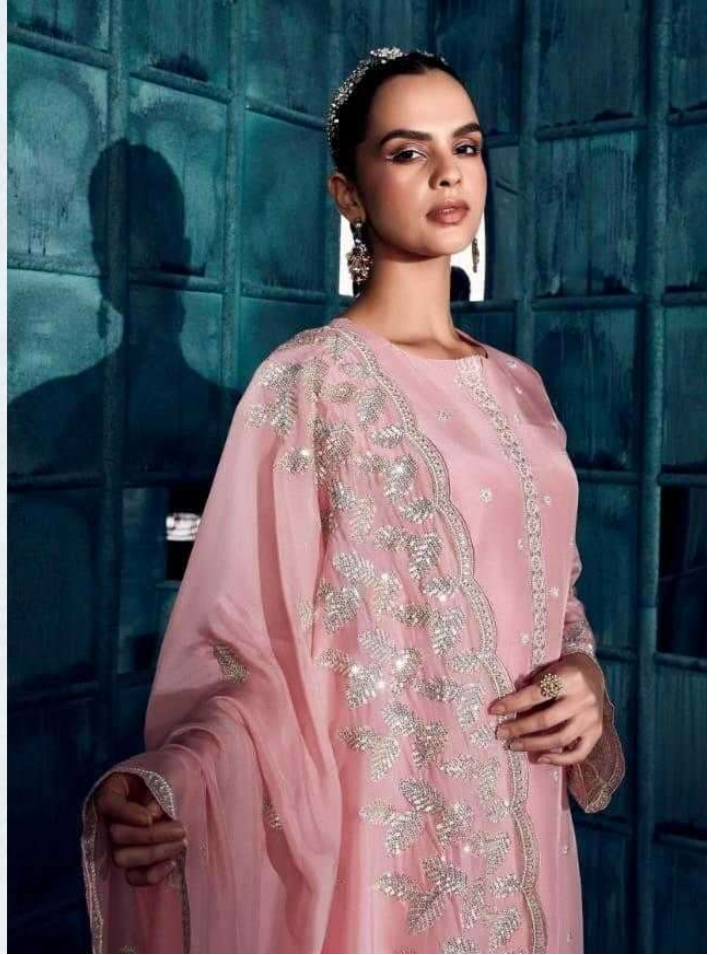

Ruby

KIMORA

KIMORA[®]

Ruby

Ruby

TOP

MODALE SILK WITH EMBROIDERY ON
HEMLINE SLEEVES AND BUTTIS ALL OVER

DUPATTA

2197

2198

KIMORA

2191

KIMORA

RIMORA

KIMONO

2197