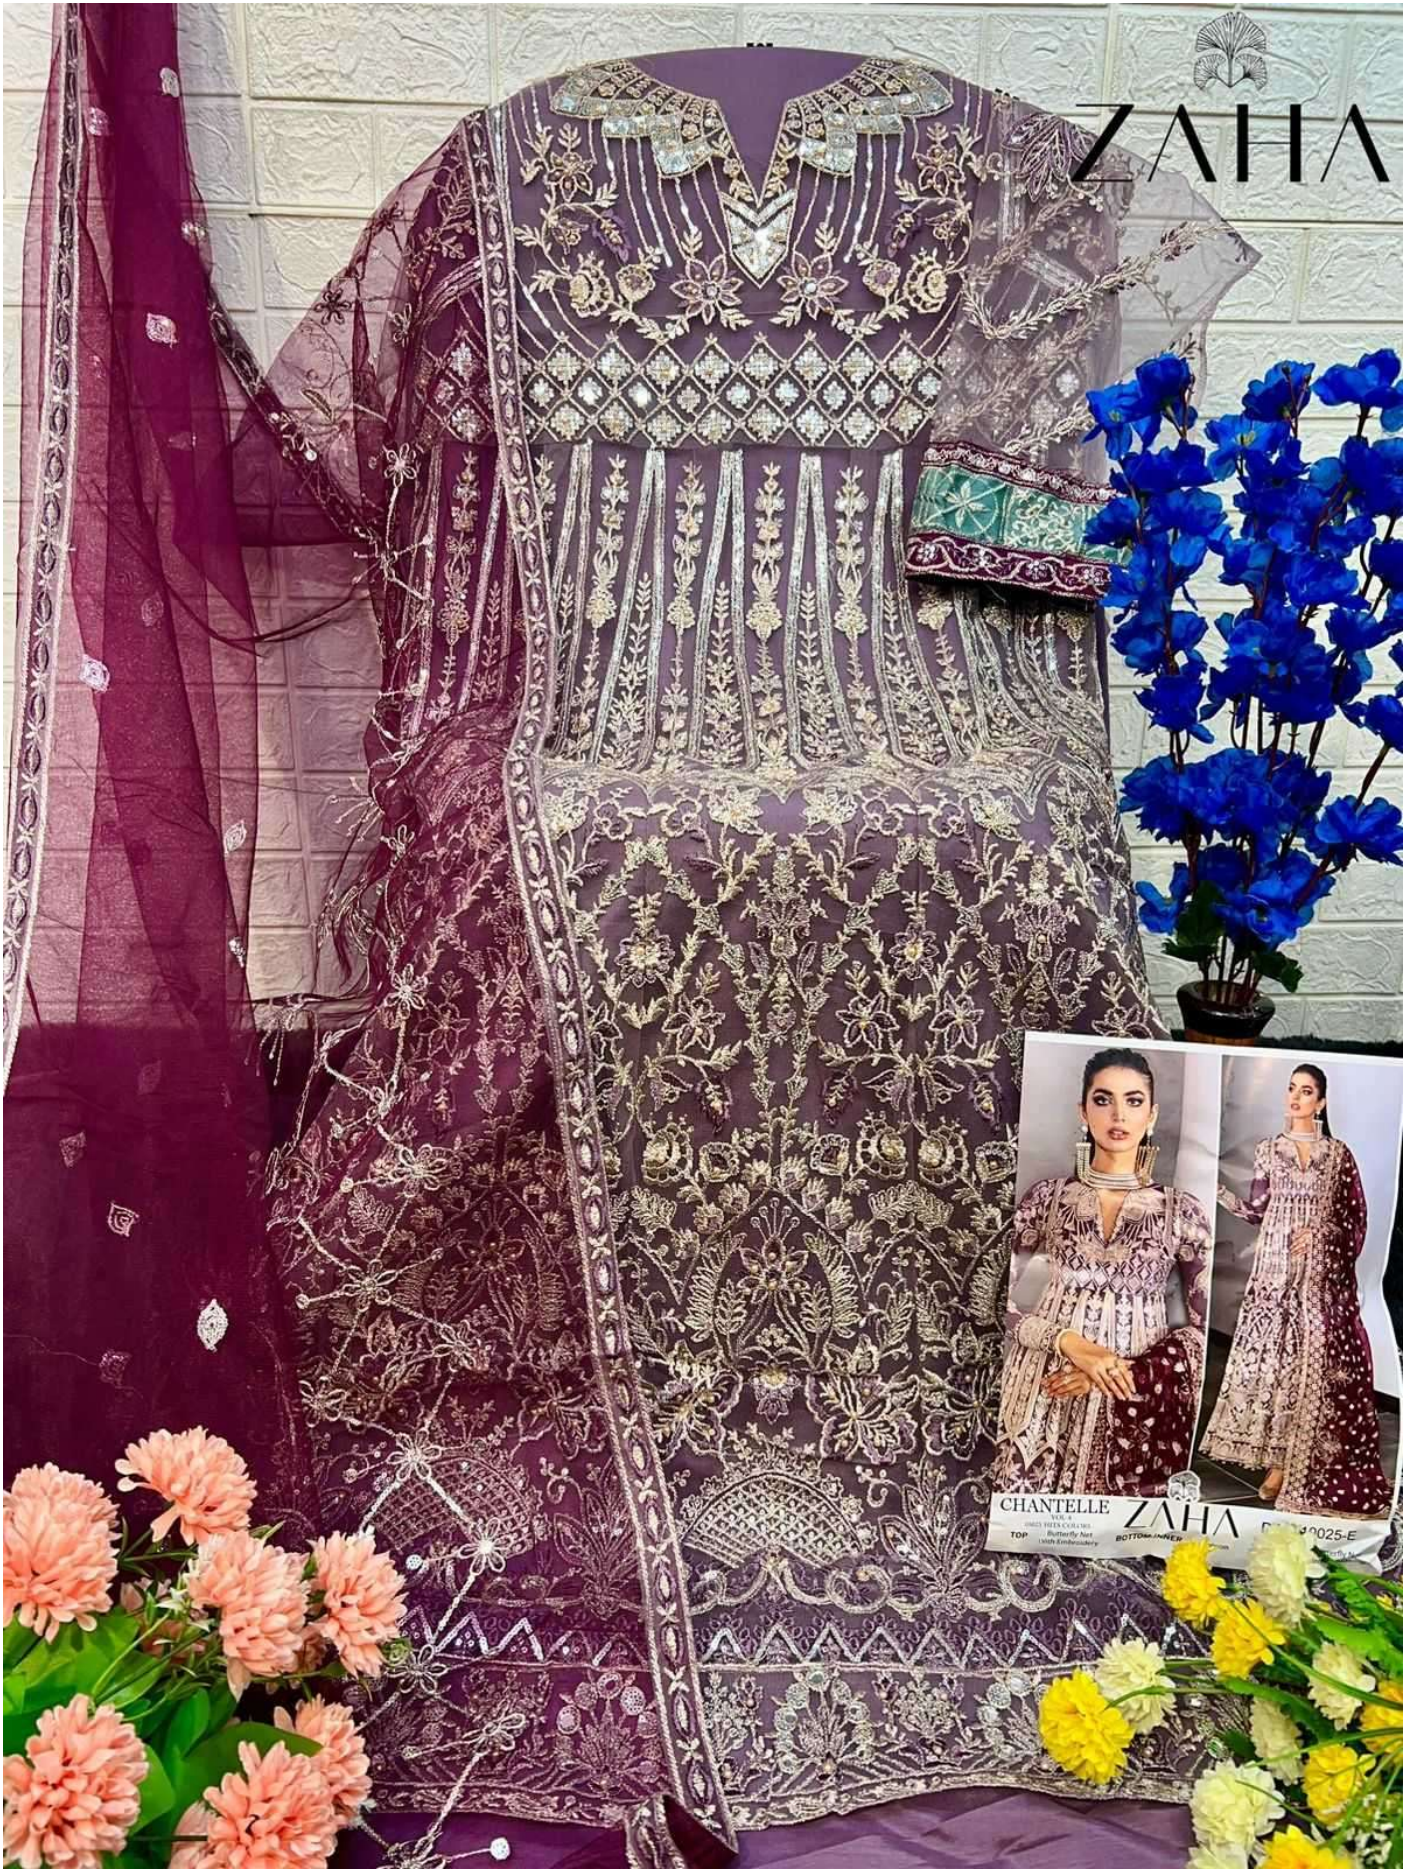

10025 HITS COLORS

ZAHA

CHANTELLE
10025 FITS COLORS
TOP Bottom Net
With Net
BOTTOM
DUP

ZAHA

CHANTELLE ZAHA
TOP: 0025-E
BOTTOM: 0025-E

ZAHIA

CHANTELE ZAHIA
TOP BOTTOM INNER

CHANTELLE
SIZES: 36-42
TOP: BUTTERFLY NET WITH EMBROIDERY
BOTTOM-INNER: SATOON
DUP: BUTTERFLY WITH EMBROIDERY