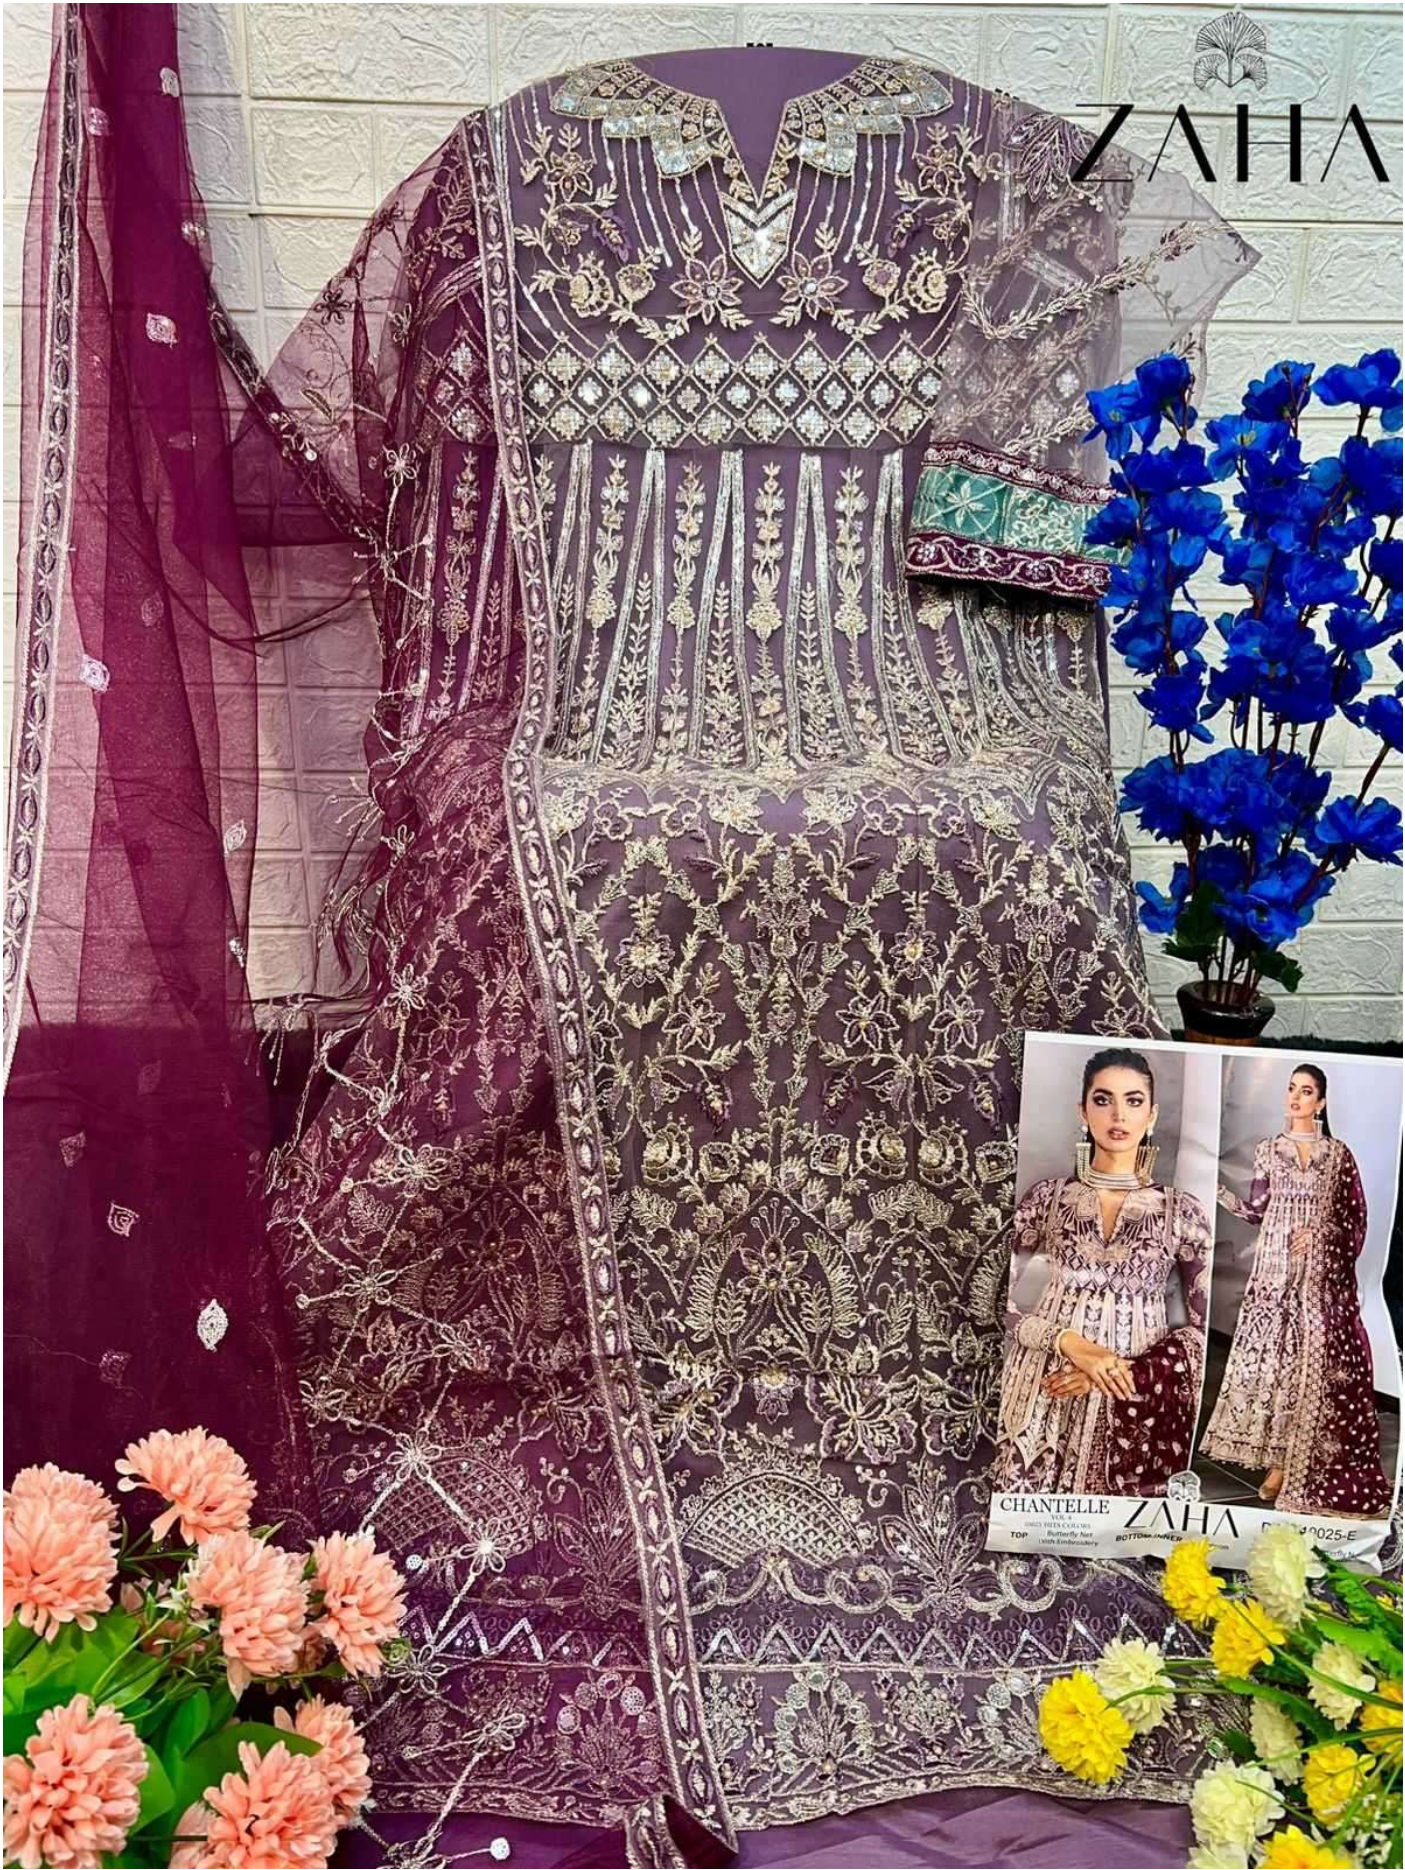

ZAHA

CHANTELLE ZAHA
TOP: 0025-E
BOTTOM: 0025-E