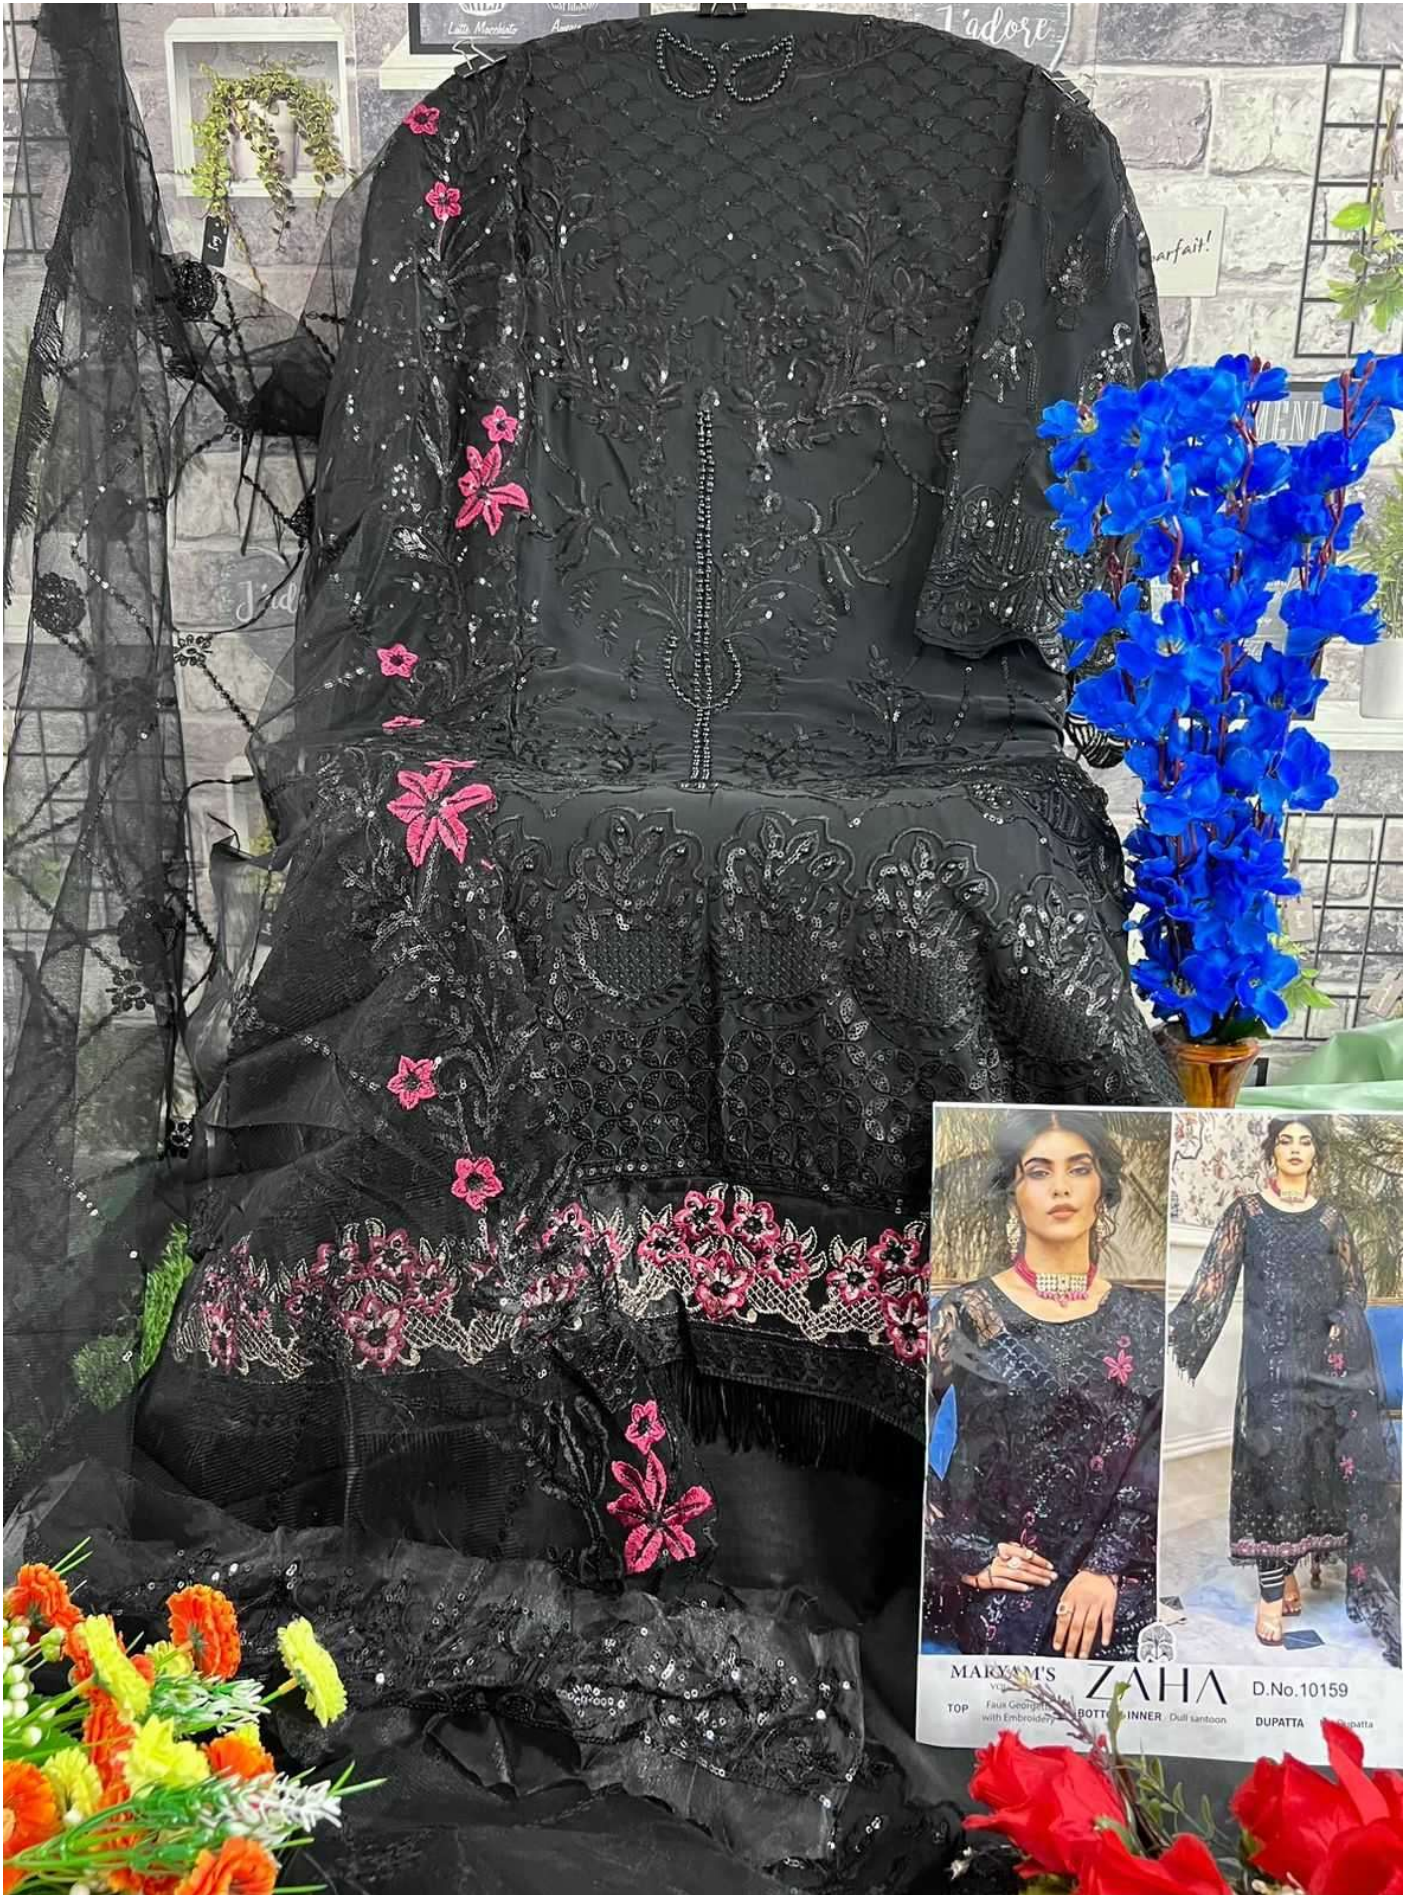

TOP Faux Georgette
with Embroidery

ZAHA

BOTTOM-INNER Dull santoon

D.No.10159

DUPATTA Net Dupatta

ZAHA MARYAM'S

VOL-2

MARXAM'S
ZAHA D.No.10159

TOP faux Georgette with Embroidery BOTTLE NECK Dull Satton DUPATTA dupatta

MARYAM'S VOL-1 ZAHA D.No. TOP faux with BOTTOM il santoon DU

MARYAM'S VOL. 2
TOP Faux Georgette with Embroidery
ZAHA
BOTTOM-INNER Dull santoon
D.No.10158
DUPATTA Net Dupatta

MARYAM'S
VOL-2

ZAHA

D.No.10160

TOP Faux Georgette with Embroidery

BOTTOM-INNER Dull santoon

DUPATTA Nazmin Embroidery

MARYAM'S
VOL-2

ZAHA

D.No.10158

TOP Faux Georgette
with Embroidery

BOTTOM-INNER Dull santoon

DUPATTA Net Dupatta

1349/-

MARYAM'S
VOL-2

ZAHA

10158