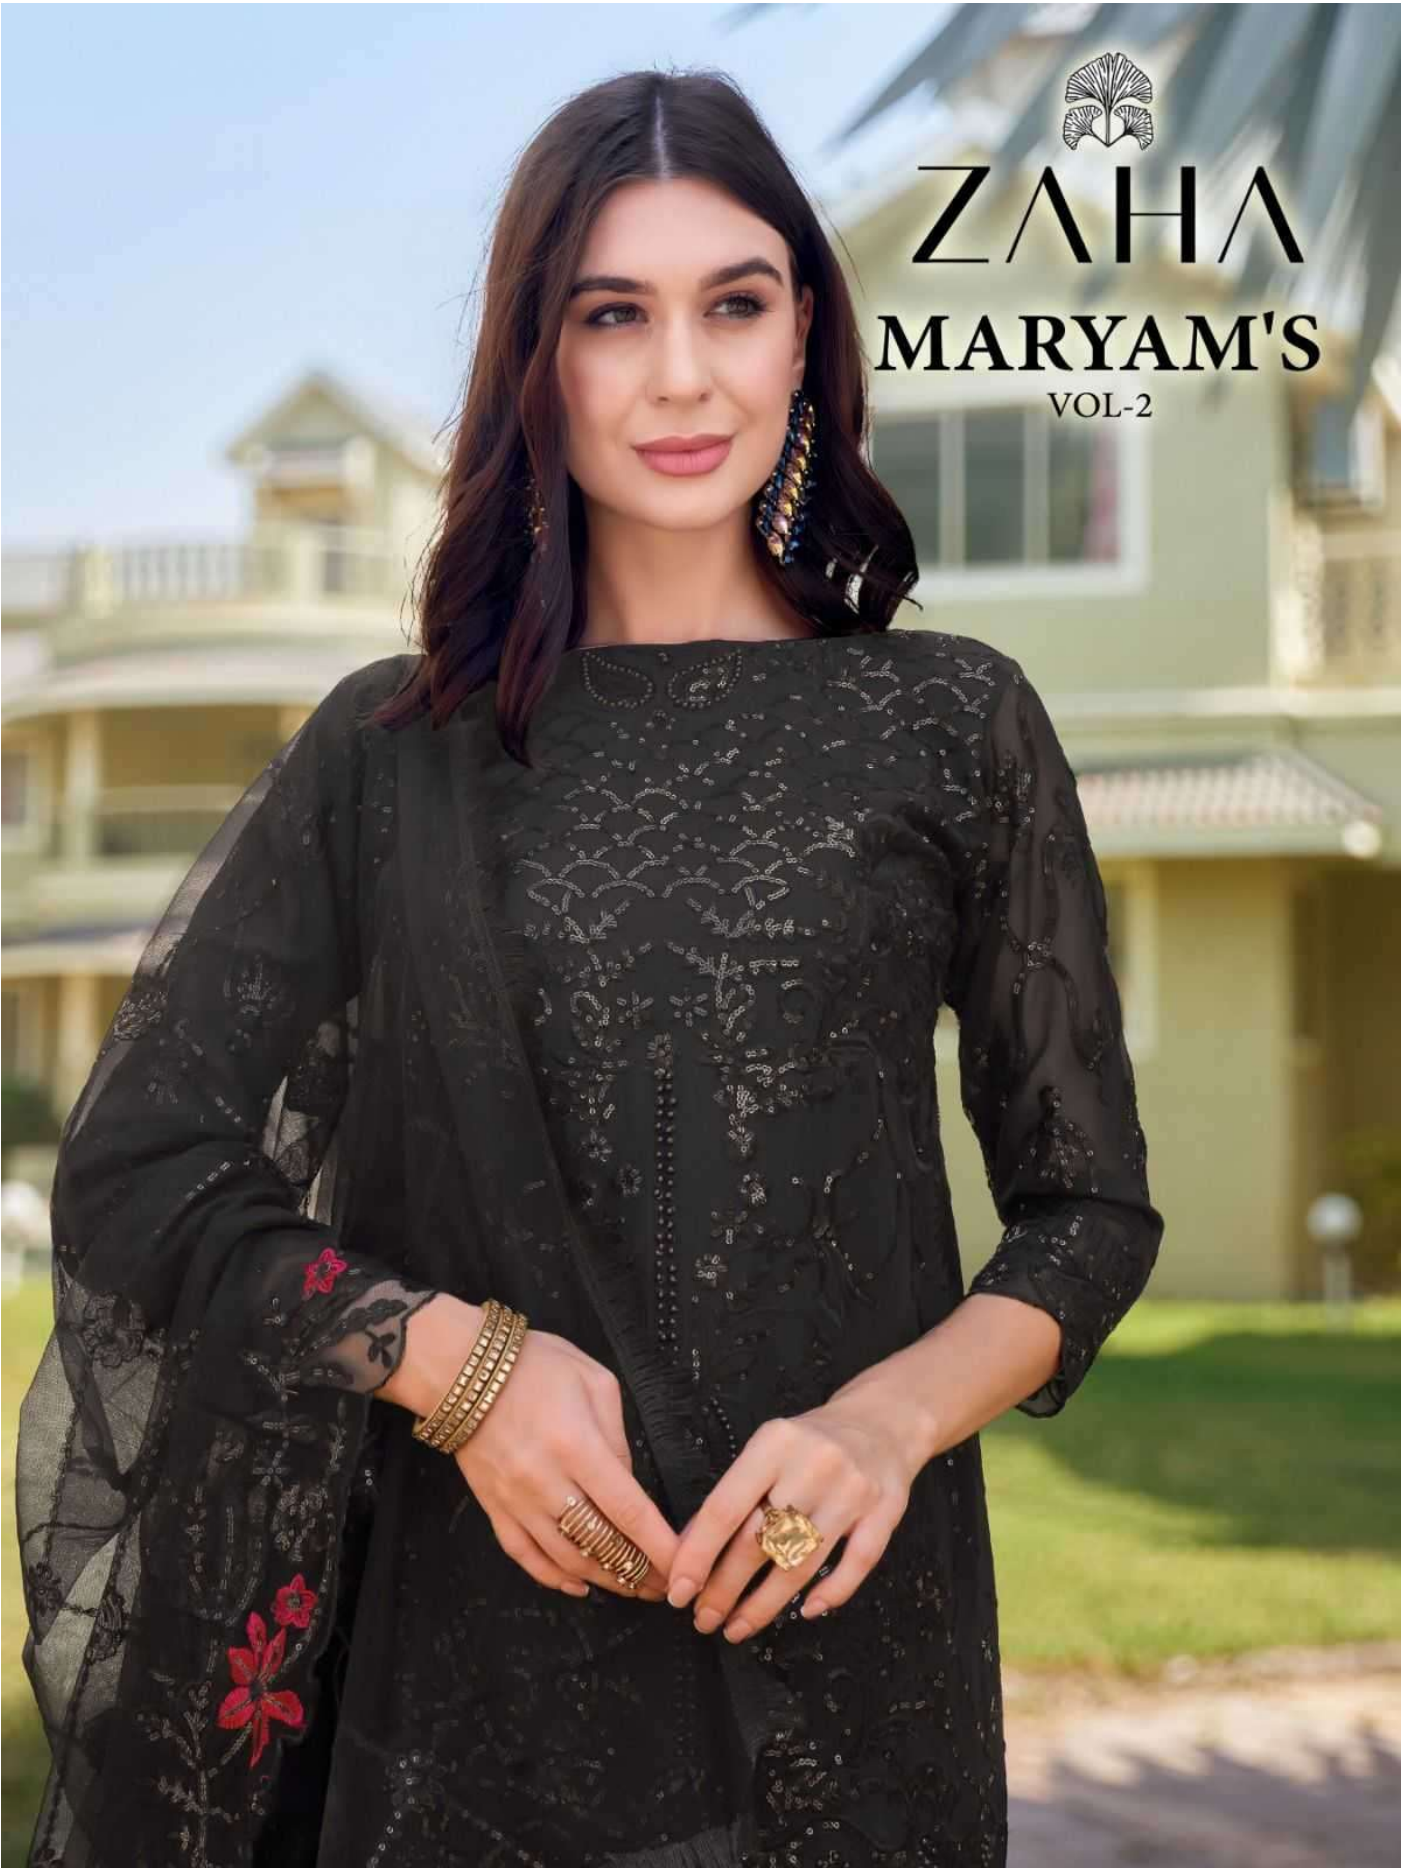

ZAHA MARYAM'S

VOL-2

MARYAM'S
VOL-2

ZAHA

10158

10159

10160

MARYAM'S
VOL-2

TOP Faux Georgette
with Embroidery

ZAHA

BOTTOM-INNER Dull santoon

D.No.10159

DUPATTA Net Dupatta

ZAHA MARYAM'S

VOL-2

MARXAM'S
ZAHA D.No.10159

TOP faux Georgette with Embroidery BOTTLE NECK Dull Satton DUPATTA dupatta

MARYAM'S VOL-1 ZAHA D.No. TOP faux with BOTTOM il santoon DU

MARYAM'S VOL. 2
TOP Faux Georgette with Embroidery
ZAHA
BOTTOM-INNER Dull santoon
D.No.10158
DUPATTA Net Dupatta

MARYAM'S
VOL-2

ZAHA

D.No.10160

TOP Faux Georgette with Embroidery

BOTTOM-INNER Dull santoon

DUPATTA Nazmin Embroidery

MARYAM'S
VOL-2

ZAHA