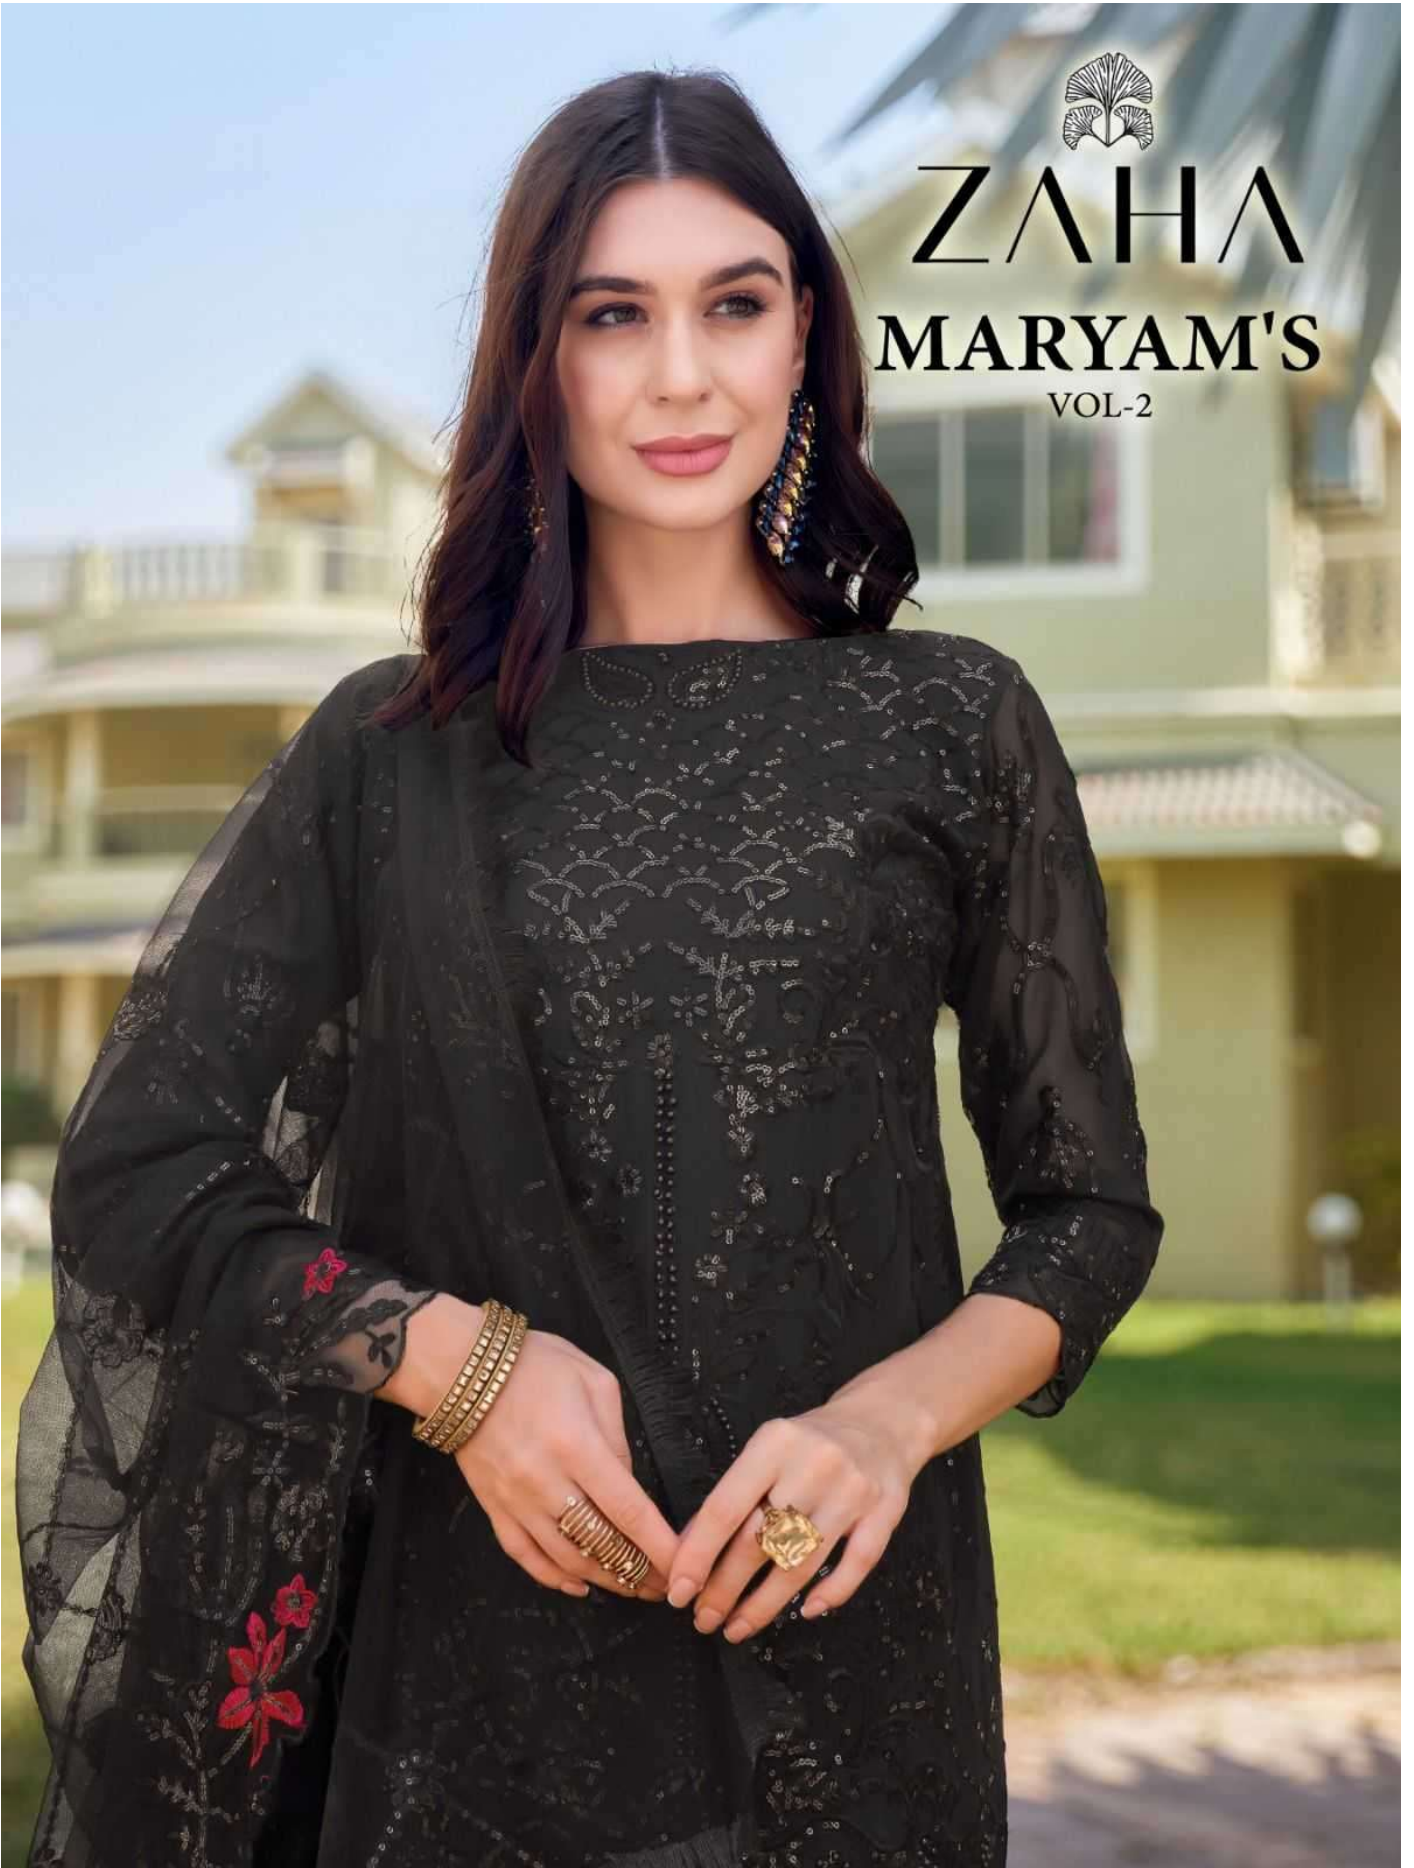

TOP Faux Georgette
with Embroidery

ZAHA

BOTTOM-INNER Dull santoon

D.No.10159

DUPATTA Net Dupatta

ZAHA MARYAM'S

VOL-2

MARXAM'S
ZAHA D.No.10159

TOP faux Georgette with Embroidery BOTTLE NECK Dull Satton DUPATTA dupatta

MARYAM'S VOL-1 ZAHA D.No. TOP faux with BOTTOM il santoon DU

MARYAM'S VOL. 2
TOP Faux Georgette with Embroidery
ZAHA
BOTTOM-INNER Dull santoon
D.No.10158
DUPATTA Net Dupatta

MARYAM'S
VOL-2

ZAHA

D.No.10160

TOP Faux Georgette with Embroidery

BOTTOM-INNER Dull santoon

DUPATTA Nazmin Embroidery

MARYAM'S
VOL-2

ZAHA

D.No.10158

TOP Faux Georgette
with Embroidery

BOTTOM-INNER Dull santoon

DUPATTA Net Dupatta

1349/-

MARYAM'S
VOL-2

ZAHA

10158