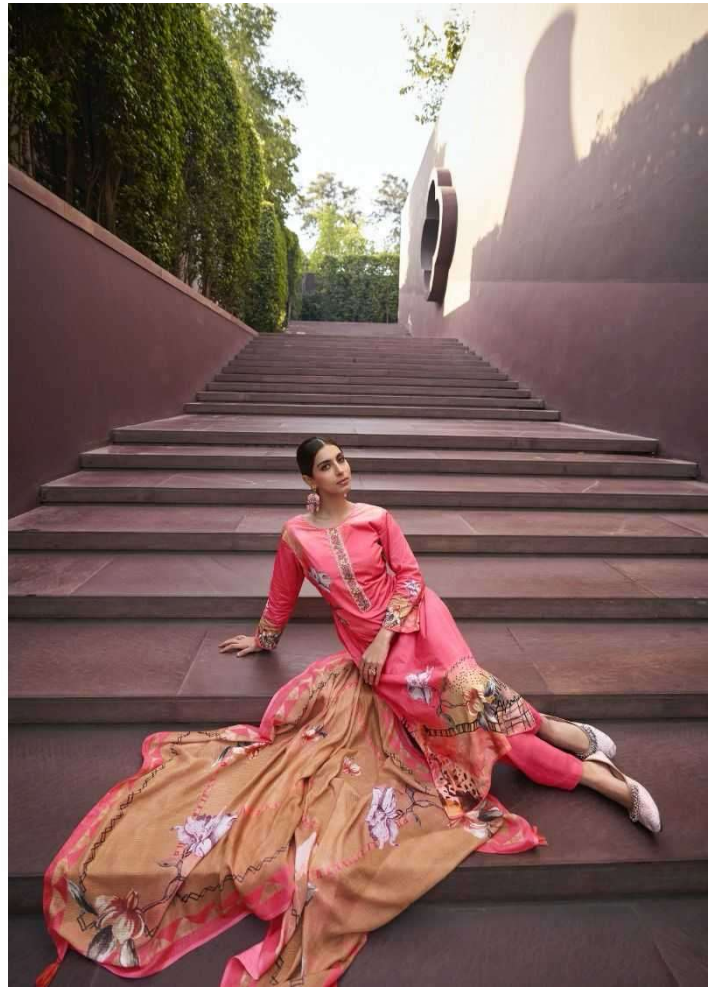

Karachi®
PRINTS

D No / 28003