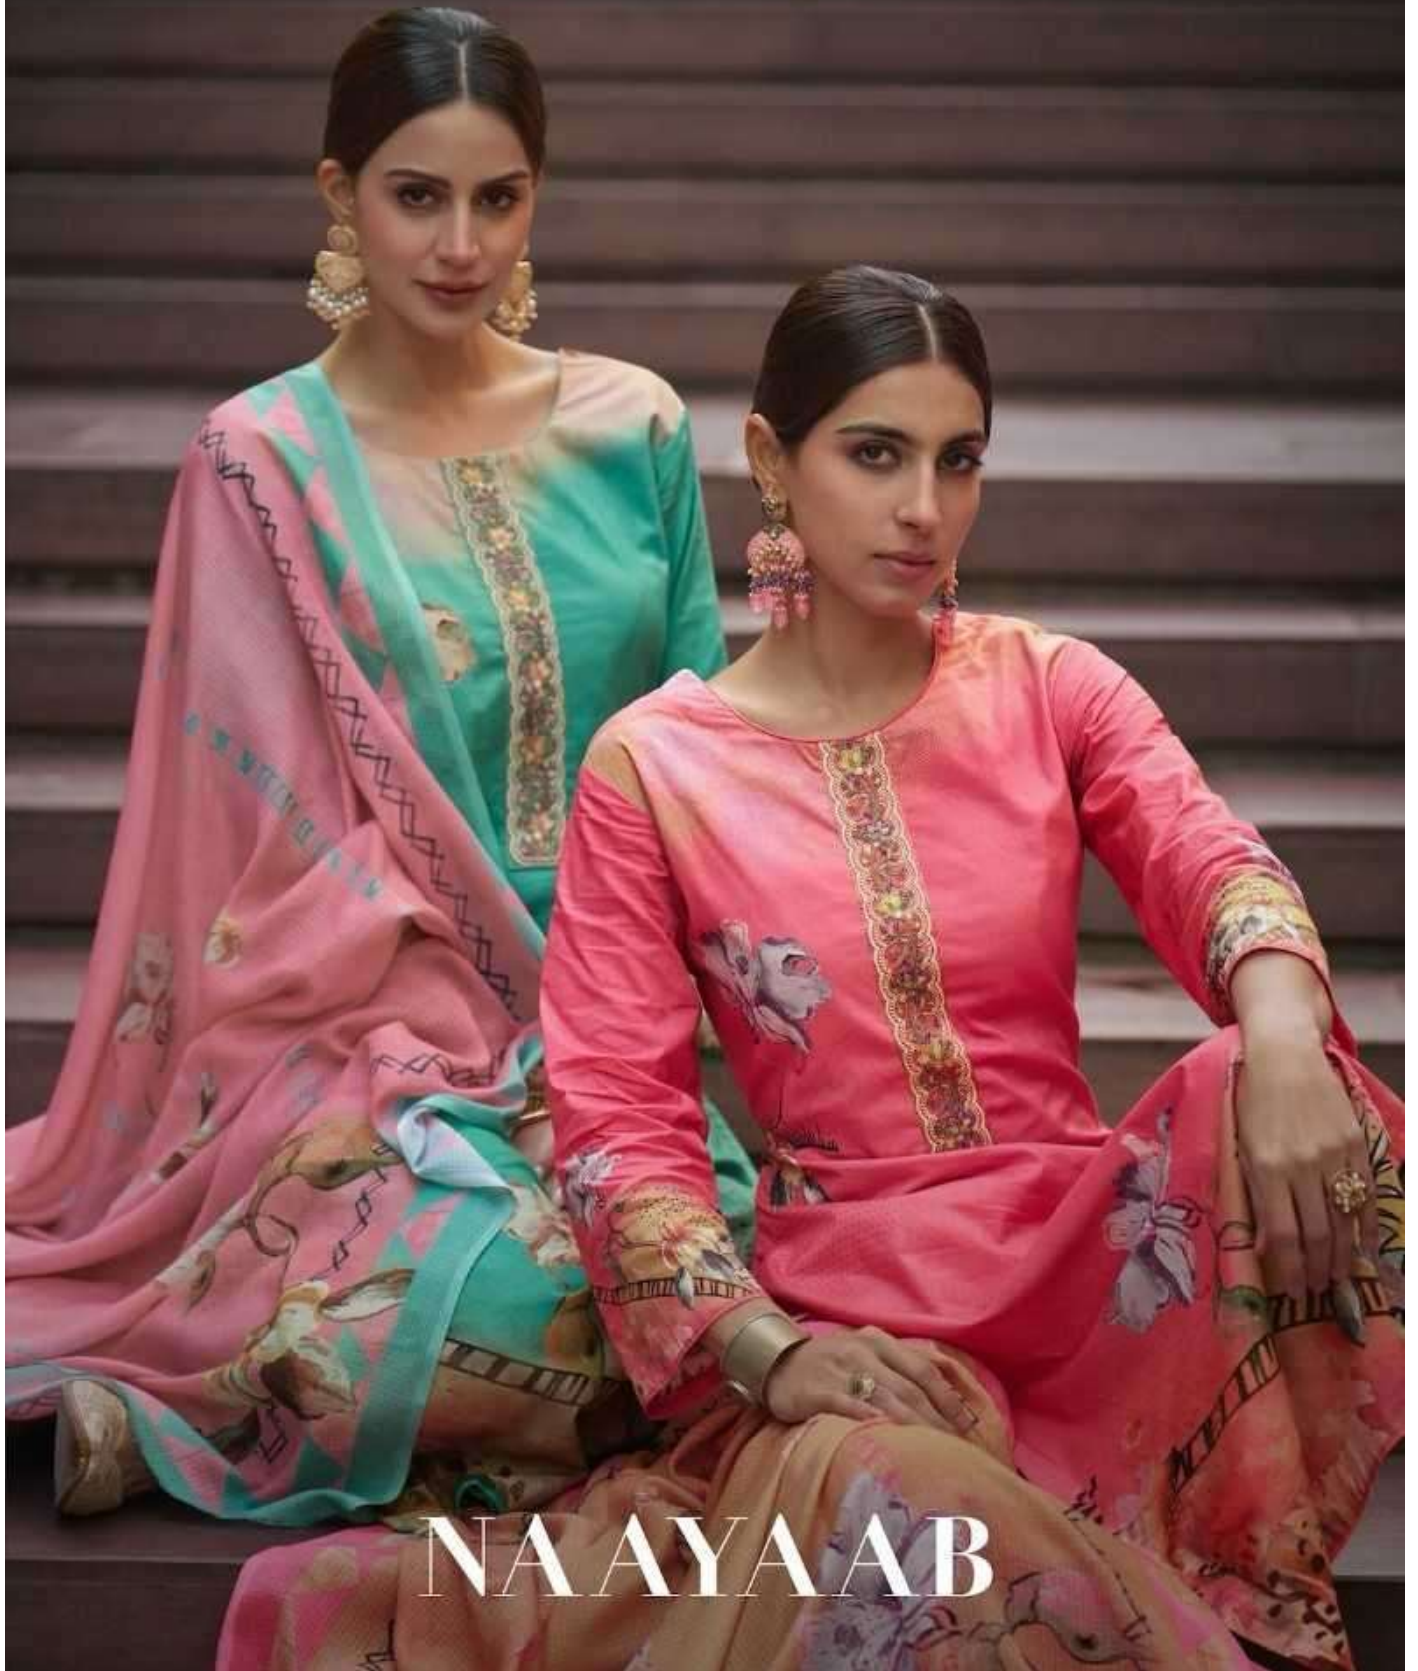

Karachi®
PRINTS

NAAYAAB