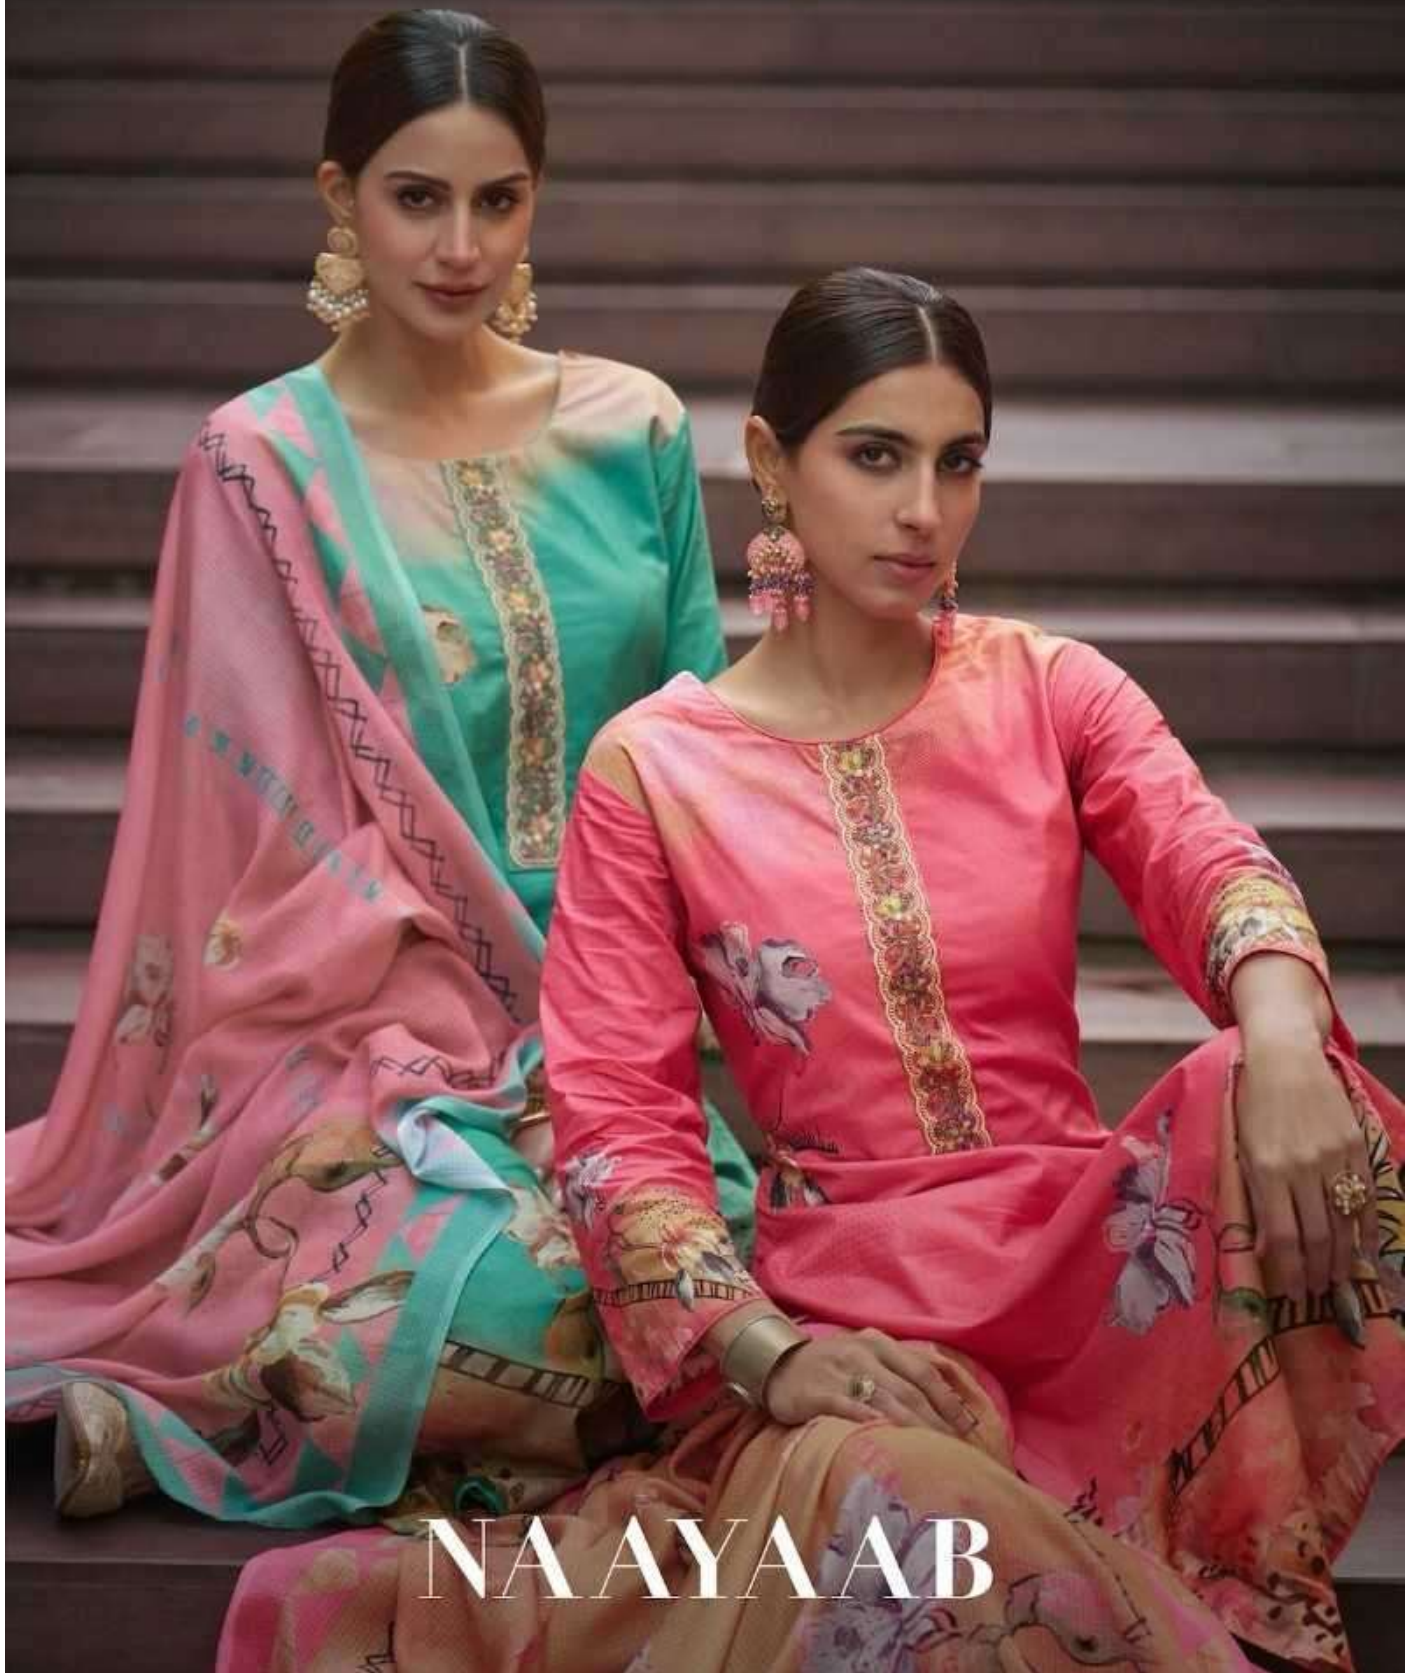

Karachi®
PRINTS

NAAYAAB