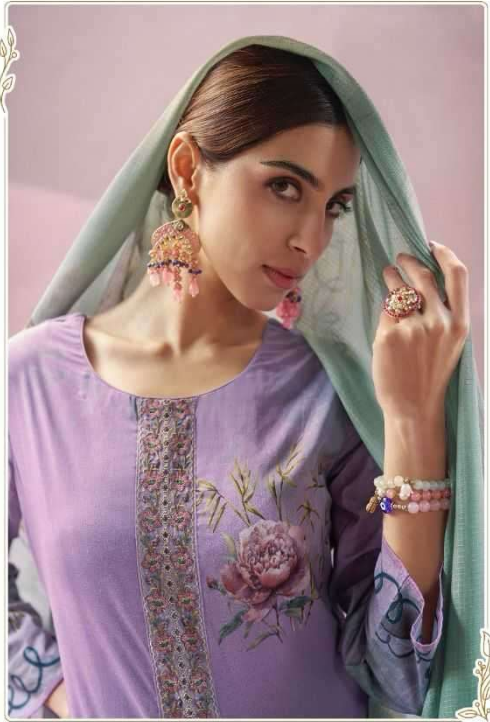

Karachi[®]
PRINTS

NAAYAAB

Karachi®
prints

D No / 28005

Karachi®
PRINTS
NAAYAAB

Karachi®
PRINTS

D No / 28002

Karachi®
PRINTS

TOP : PURE LAWN COTTON DIGITALLY PRINTED
WITH ELEGANT EMBROIDERY

BOTTOM: COTTON DYED

DUPPTA : PURE COTTON CHEX PATTERN
DIGITALLY PRINTED

28001

28002

28005

28006

28003