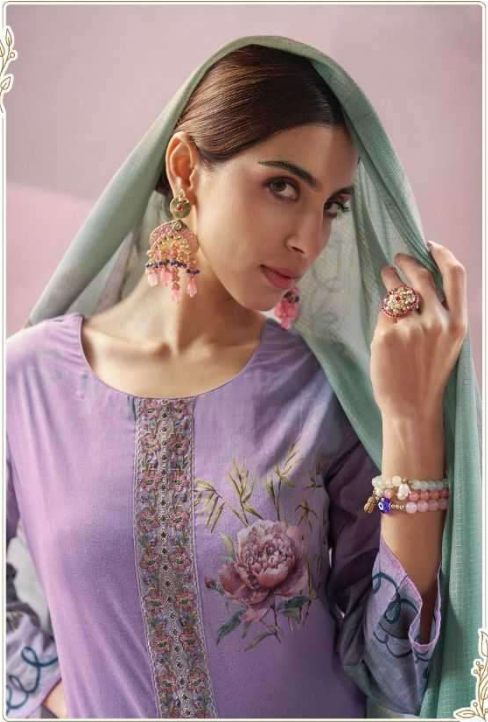

Karachi[®]
PRINTS

NAAYAAB

Karachi®
prints

D No / 28005

Karachi®
PRINTS
NAAYAAB

Karachi®
PRINTS

D No / 28002

Karachi®
PRINTS

TOP : PURE LAWN COTTON DIGITALLY PRINTED
WITH ELEGANT EMBROIDERY

BOTTOM: COTTON DYED

DUPPTA : PURE COTTON CHEX PATTERN
DIGITALLY PRINTED

28001

28002

28005

28006

28003