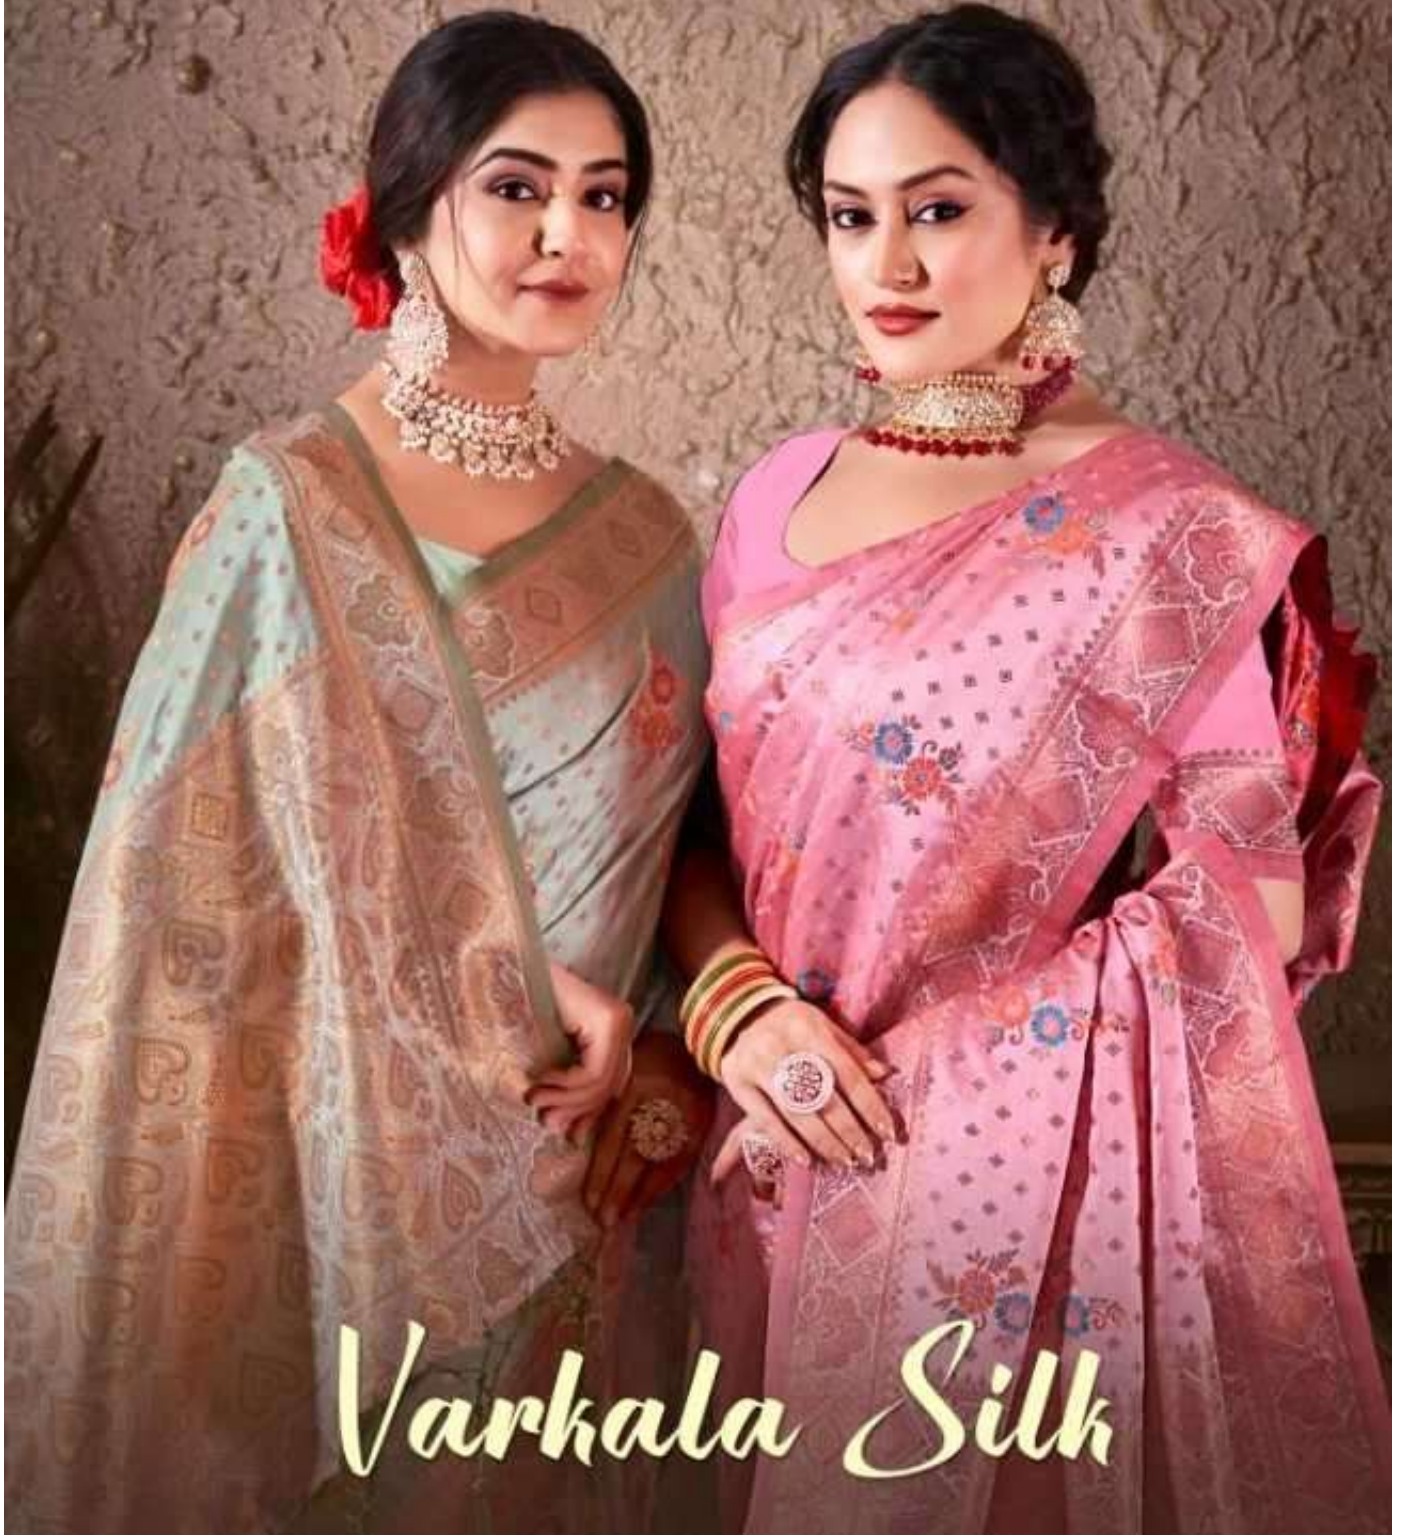

BUNAWAT
SILK & STYLE

Varkala Silk

BUNAWAT
SILK & STYLE

Varkala Silk

ETHNIC *Simplicity*

Sensibility color excellent designs and romantic mood gives
perfect combination of sense and sensibility

1001

BUNAWAT
GIRL & GUSTLE