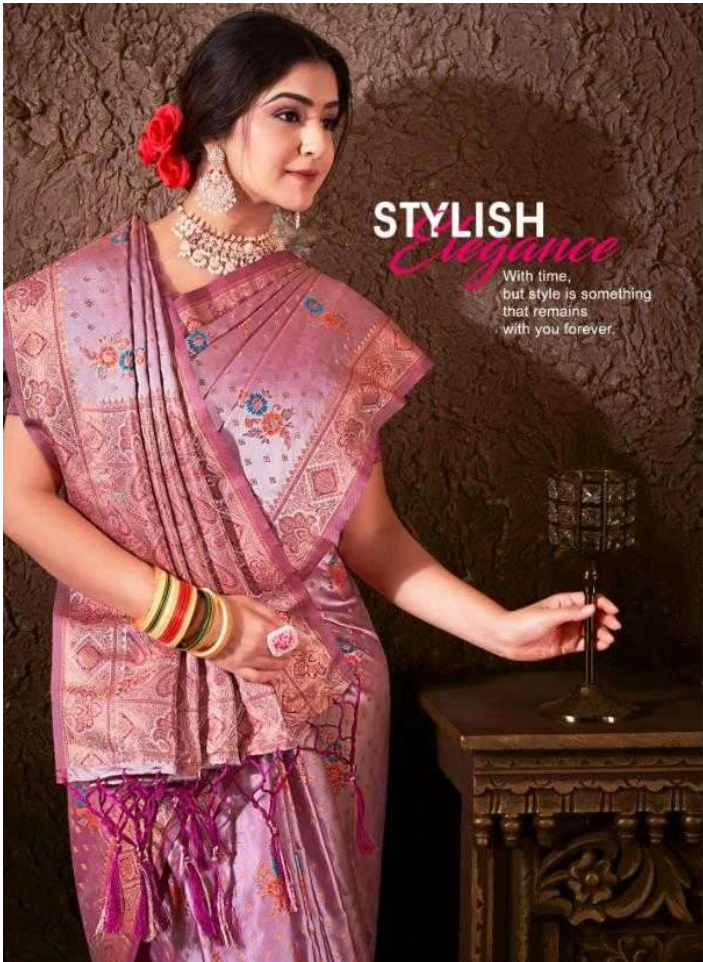

BUNAWAT
SILK & STYLE

Varkala Silk

BUNAWAT
SILK & STYLE

Varkala Silk

ETHNIC *Simplicity*

Sensibility color excellent designs and romantic mood gives
perfect combination of sense and sensibility

1001

BUNAWAT
GIRL & GUSTLE

BUNAWAT
SILK & STYLISH

BLOSSOM *Collection*

Gleaming metallic
as subtle as rare,
Rich textures reflect effortless
splendor.
To it's beauty
I surrender.
1005

BUNAWAT
BIA & STYL
1006

1001

1002

1003

1004