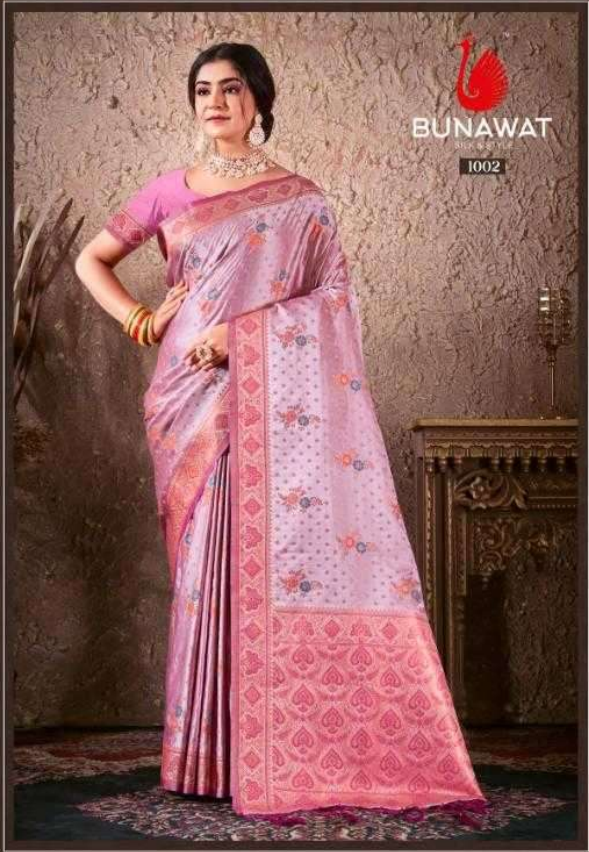

**BUNAWAT**  
SILK & STYLE

*Varkala Silk*

**BUNAWAT**  
SILK & STYLE

*Varkala Silk*

ETHNIC *Simplicity*

Sensibility color excellent designs and romantic mood gives  
perfect combination of sense and sensibility

1001

  
BUNAWAT  
GIRL & GUTTER

  
**BUNAWAT**  
SILK & STYLISH

**BLOSSOM** *Collection*

Gleaming metallic  
as subtle as rare,  
Rich textures reflect effortless  
splendor.  
To it's beauty  
I surrender.  
**1005**

  
**BUNAWAT**  
SILK & STYL  
1006

1001

1002

1003

1004

1005

1006