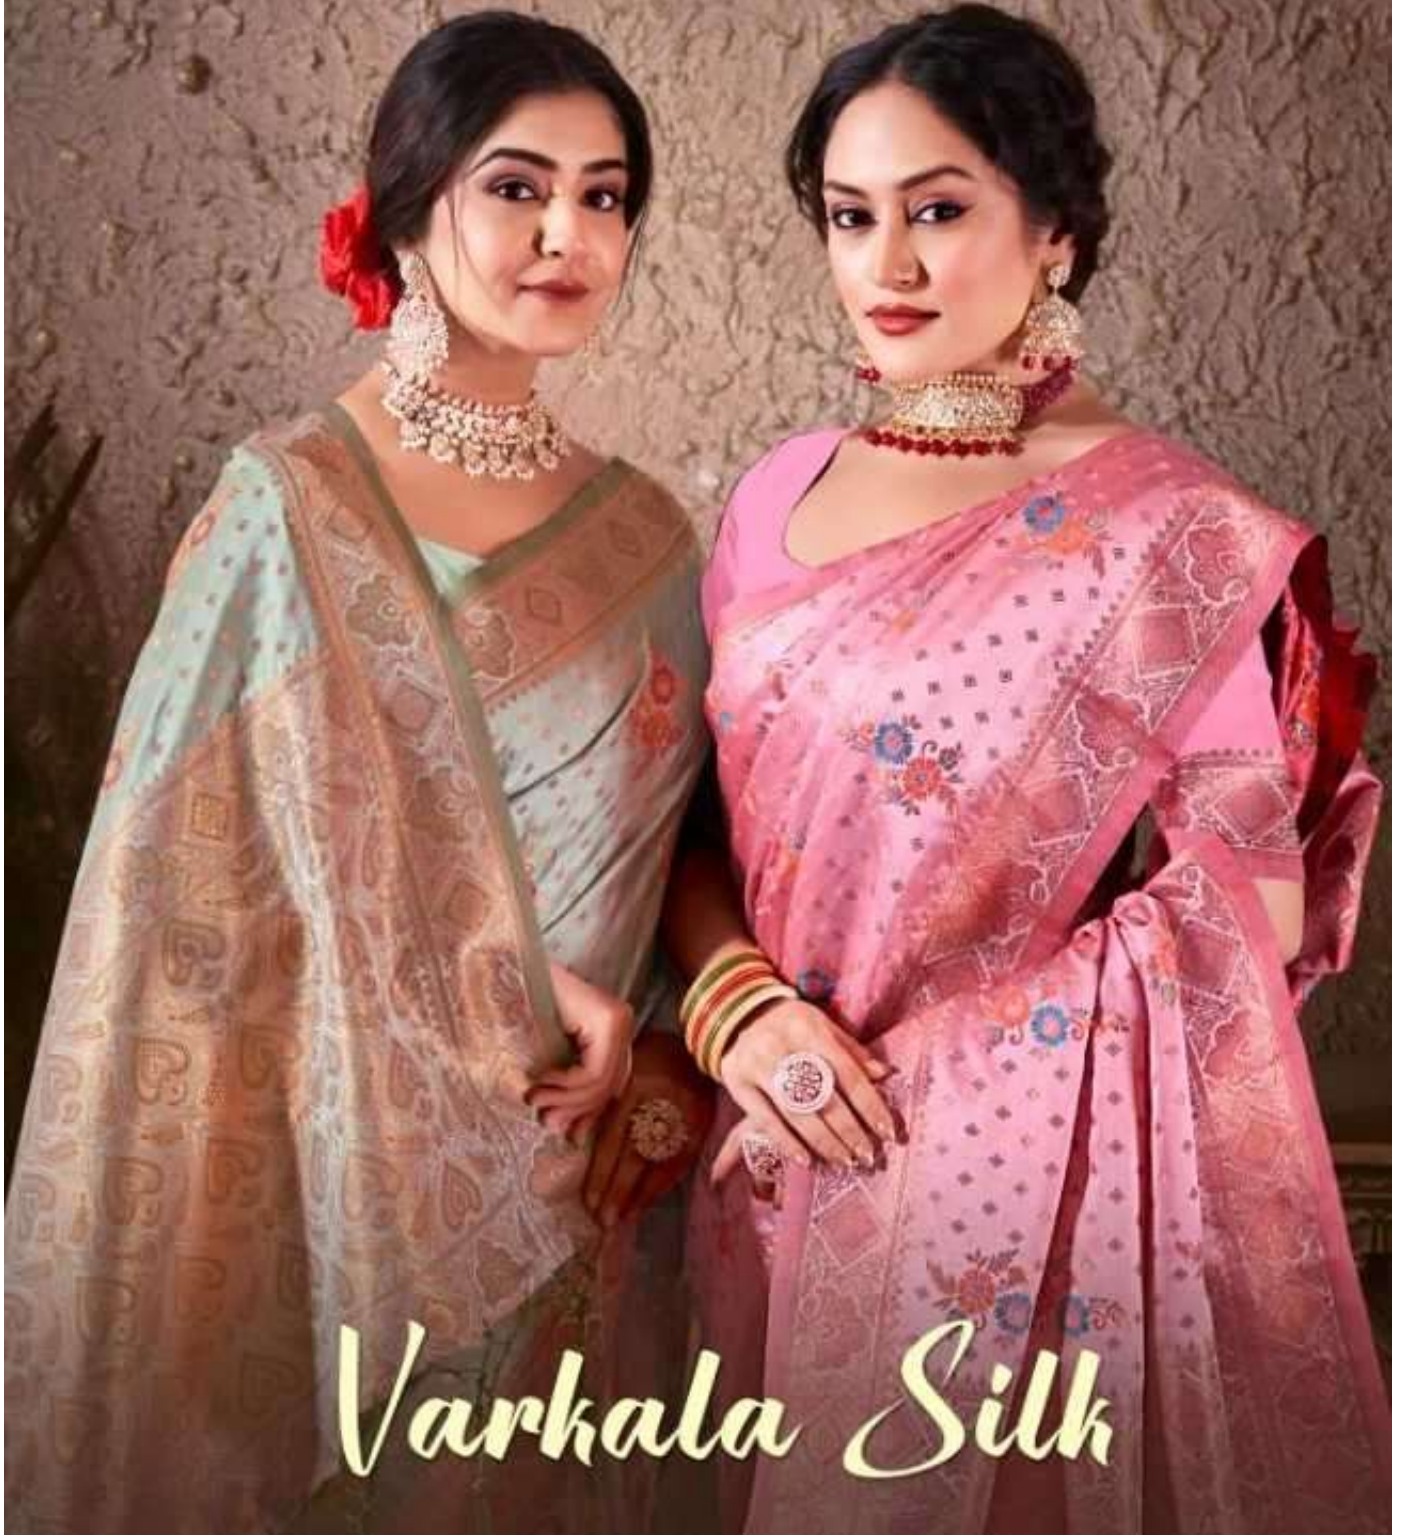

BUNAWAT
SILK & STYLE

Varkala Silk

BUNAWAT
SILK & STYLE

Varkala Silk

ETHNIC *Simplicity*

Sensibility color excellent designs and romantic moods gives
perfect combination of sense and sensibility

1001

BUNAWAT
GIRL & GUSTLE