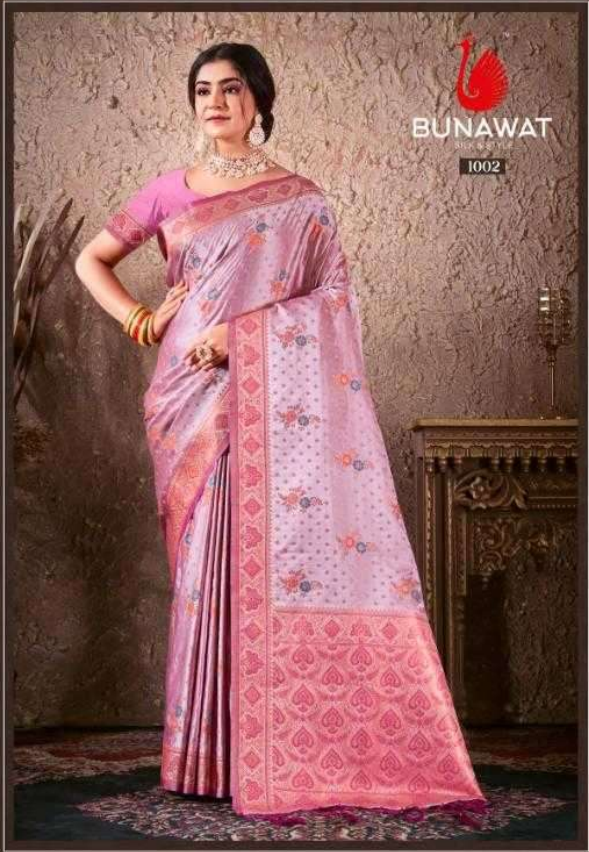

BUNAWAT
SILK & STYLE

Varkala Silk

BUNAWAT
SILK & STYLE

Varkala Silk

ETHNIC *Simplicity*

Sensibility color excellent designs and romantic moods gives
perfect combination of sense and sensibility

1001

BUNAWAT
GIRL & GUSTLE

BUNAWAT
SILK & STYLISH

BLOSSOM *Collection*

Gleaming metallic
as subtle as rare,
Rich textures reflect effortless
splendor.
To it's beauty
I surrender.
1005

BUNAWAT
BIA & STYL
1006

1001

1002

1003

1004