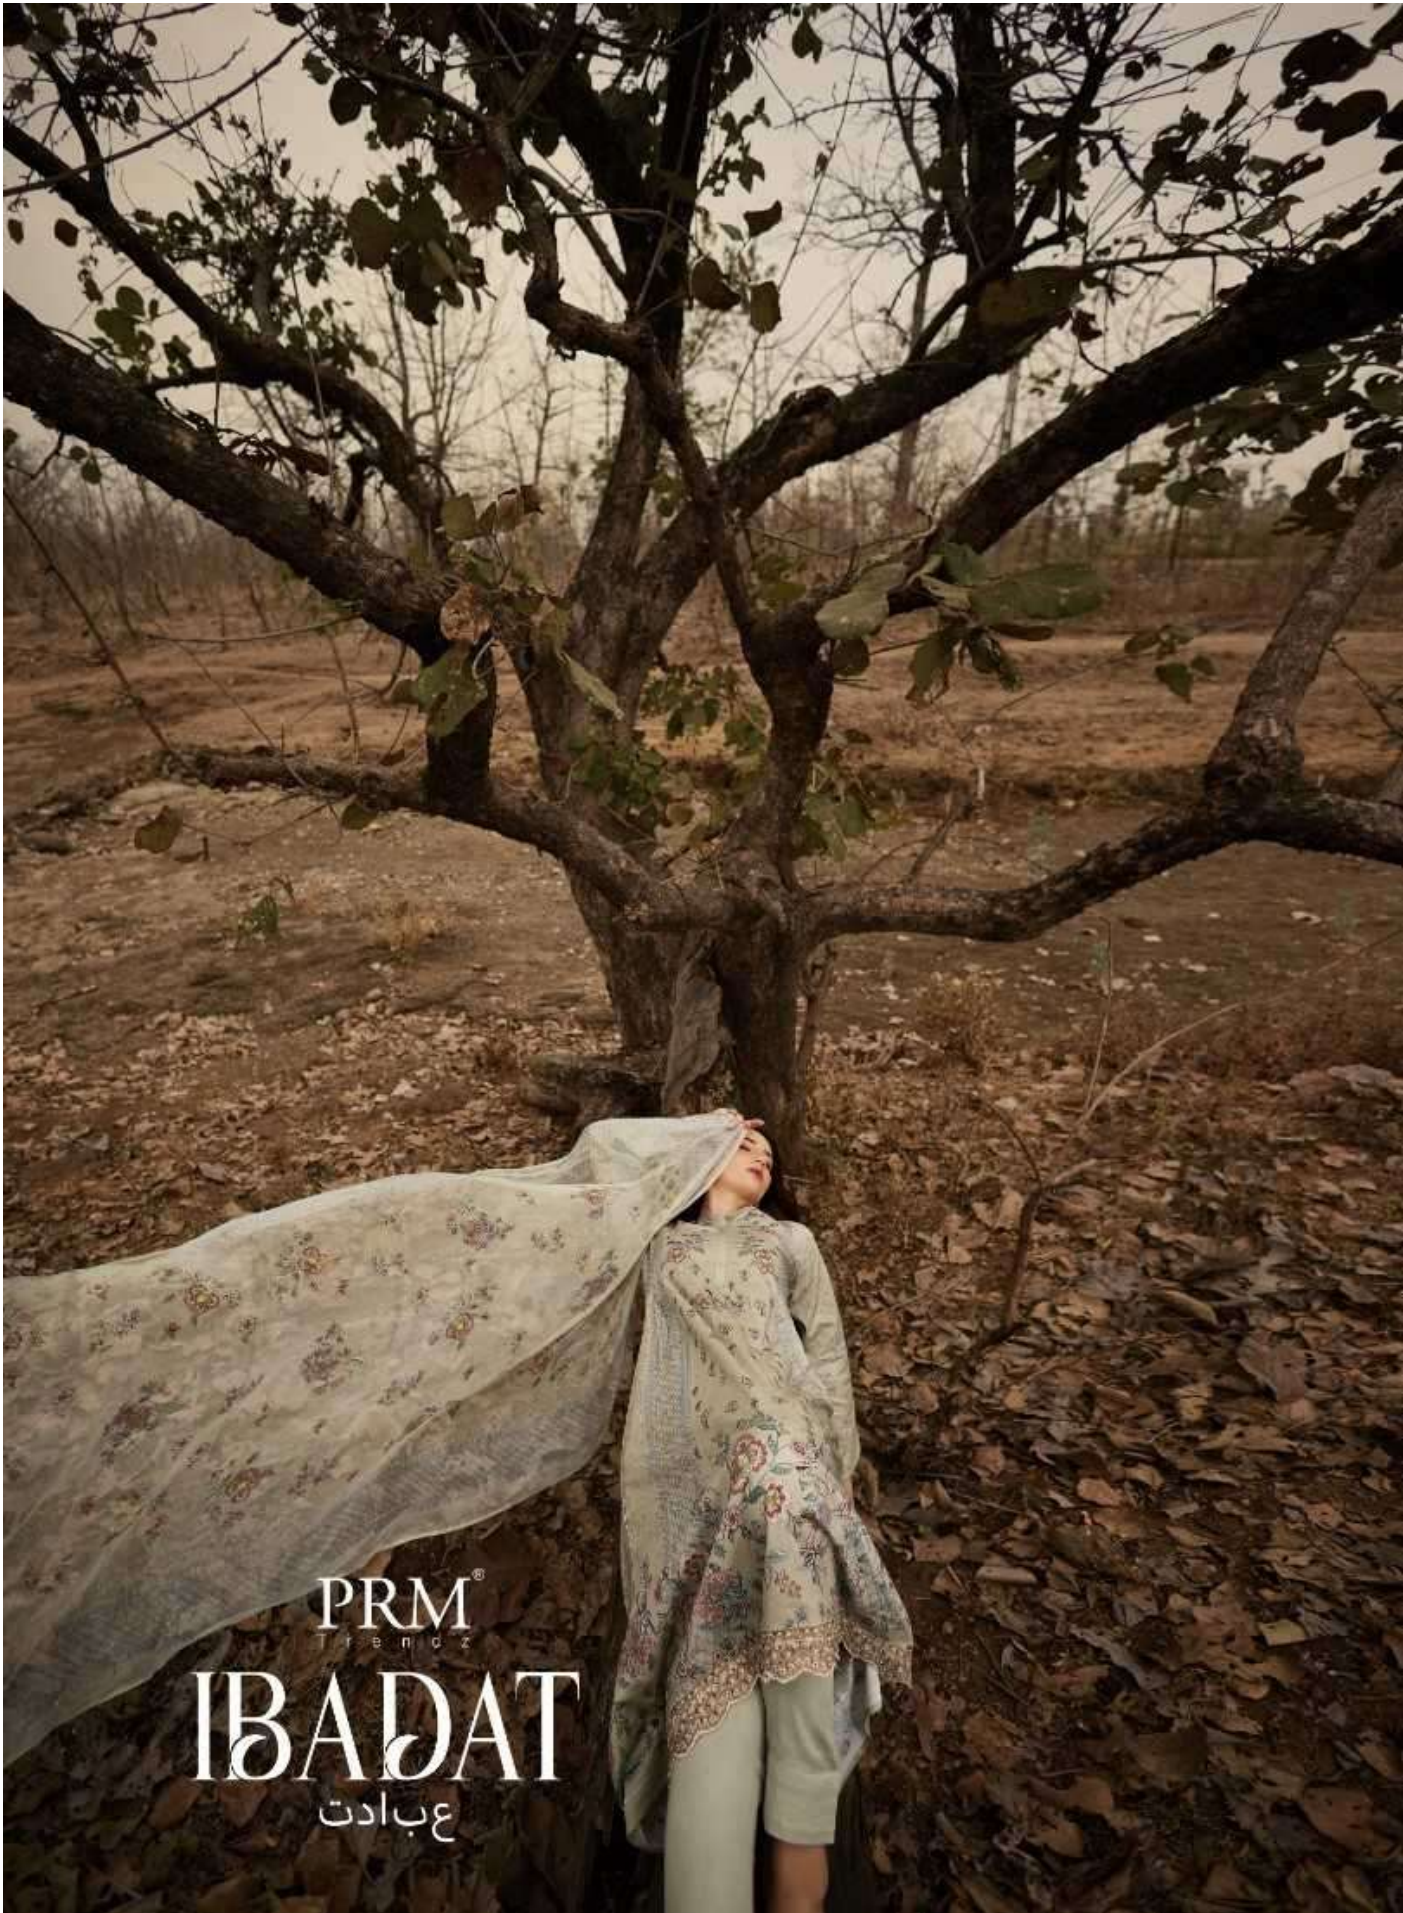

PRM®
TRENDS

IBADAT

عبادت