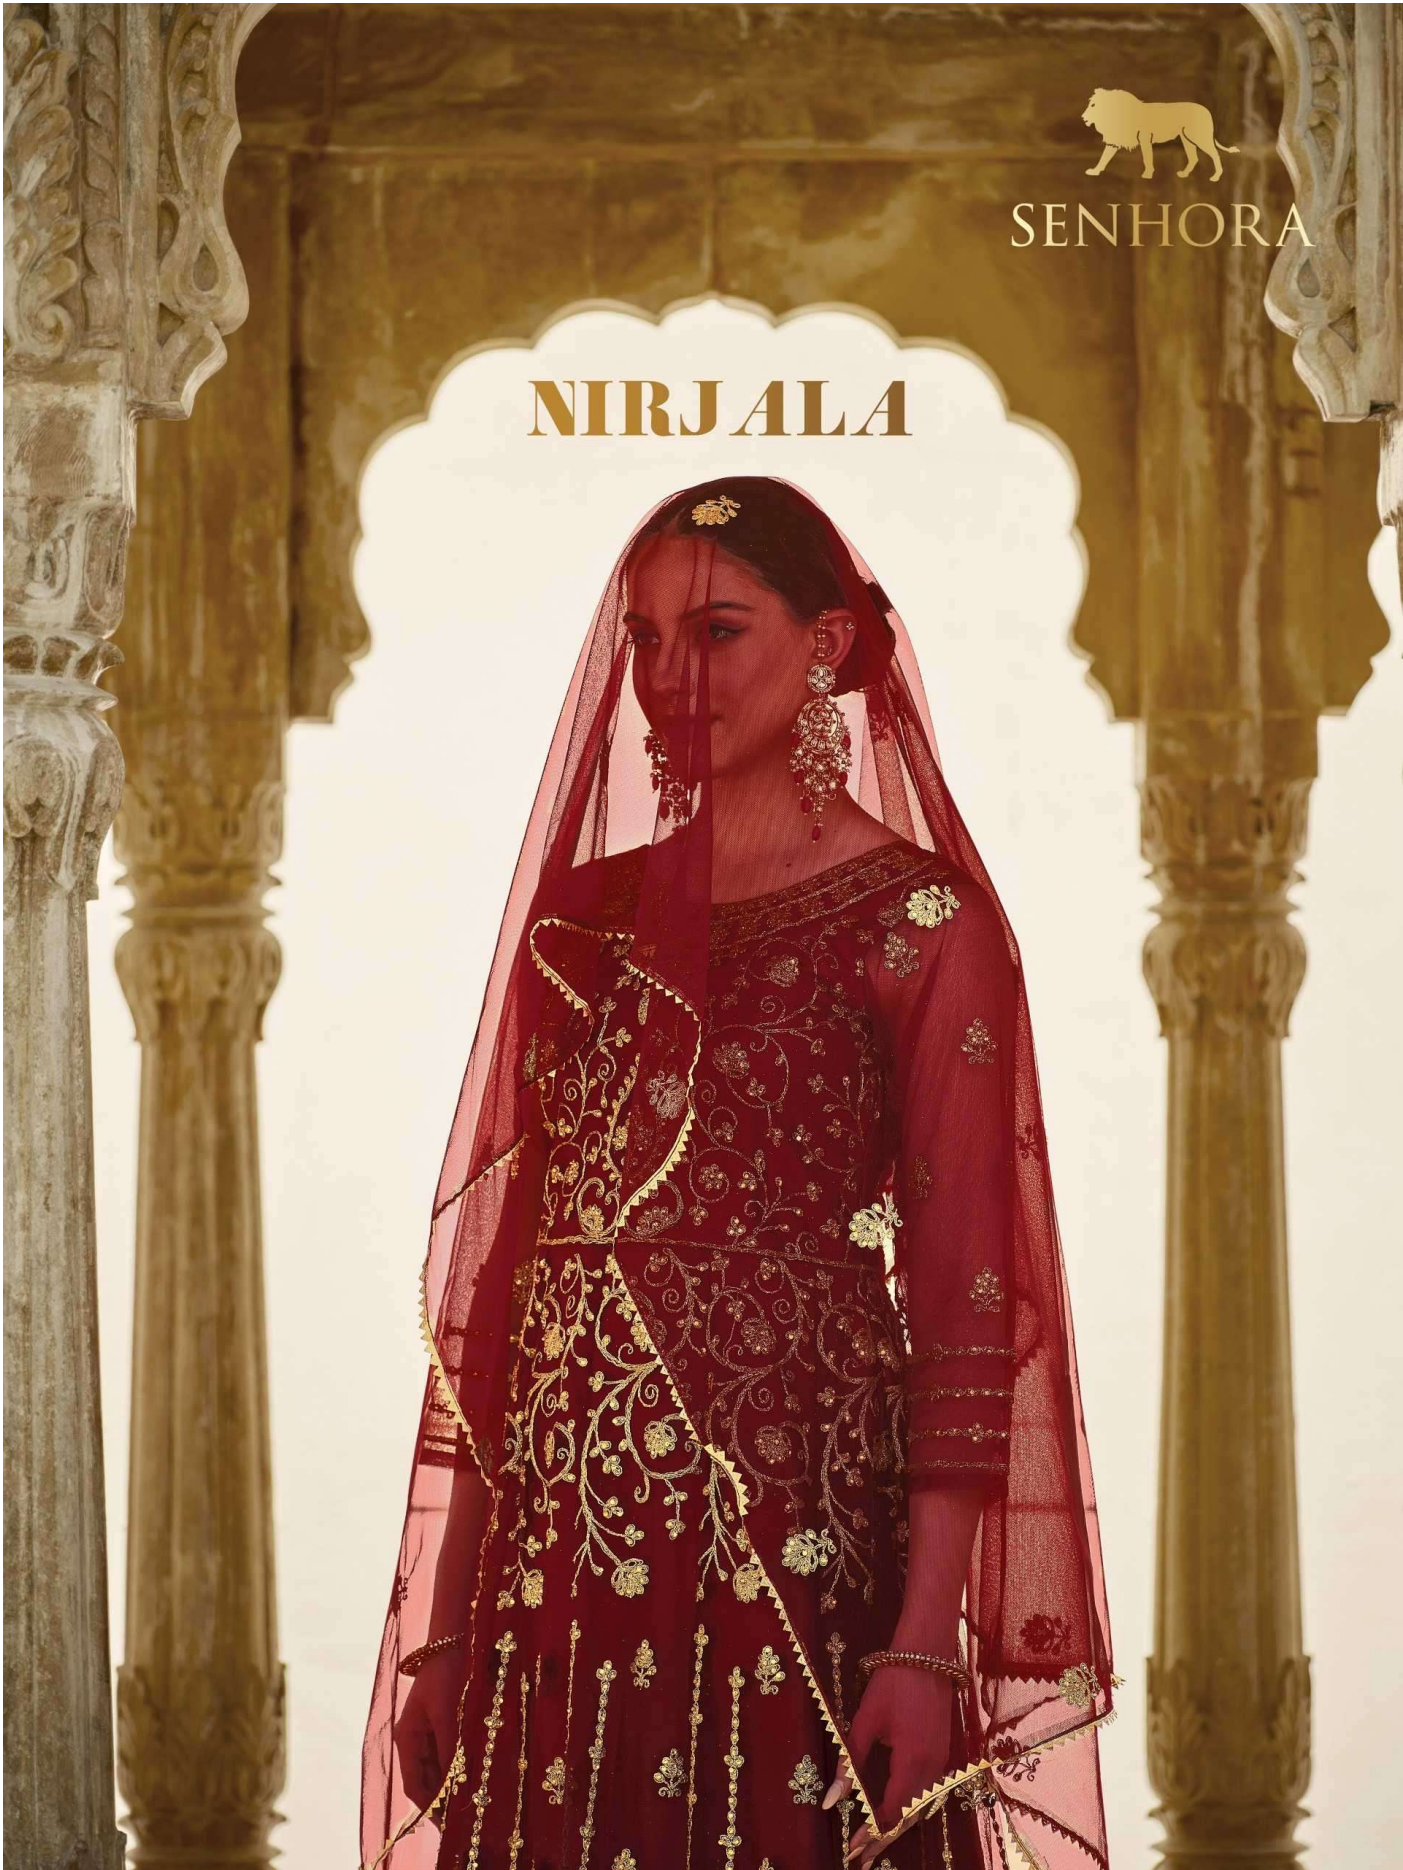

SENHORA

NIRJALA

SENHORA

3026

SENHORA

3024

3024

A decorative frame with a scalloped top edge. Inside the frame, at the top, is a silhouette of a lion walking to the right. Below the lion, the word "SENHORA" is written in a serif font. Further down, the words "THE MOOD" are written in a smaller font, flanked by ornate scrollwork. Below that, the word "GLAMOUR" is written in a large, bold serif font. At the bottom of the frame, there is a small line of text: "CATCH THE SEASON'S DARINGLY FEMININE MOOD THIS COLLECTION. BEAUTIFUL COLORED DRINK LAMP PATTERNS INSPIRED BY THE BEAUTY OF FASHION."

SENHORA

3025

SENHORA

3026

3025

SENHORA

SENHORA

NIRJALA

SENHORA

3024

3025

3026