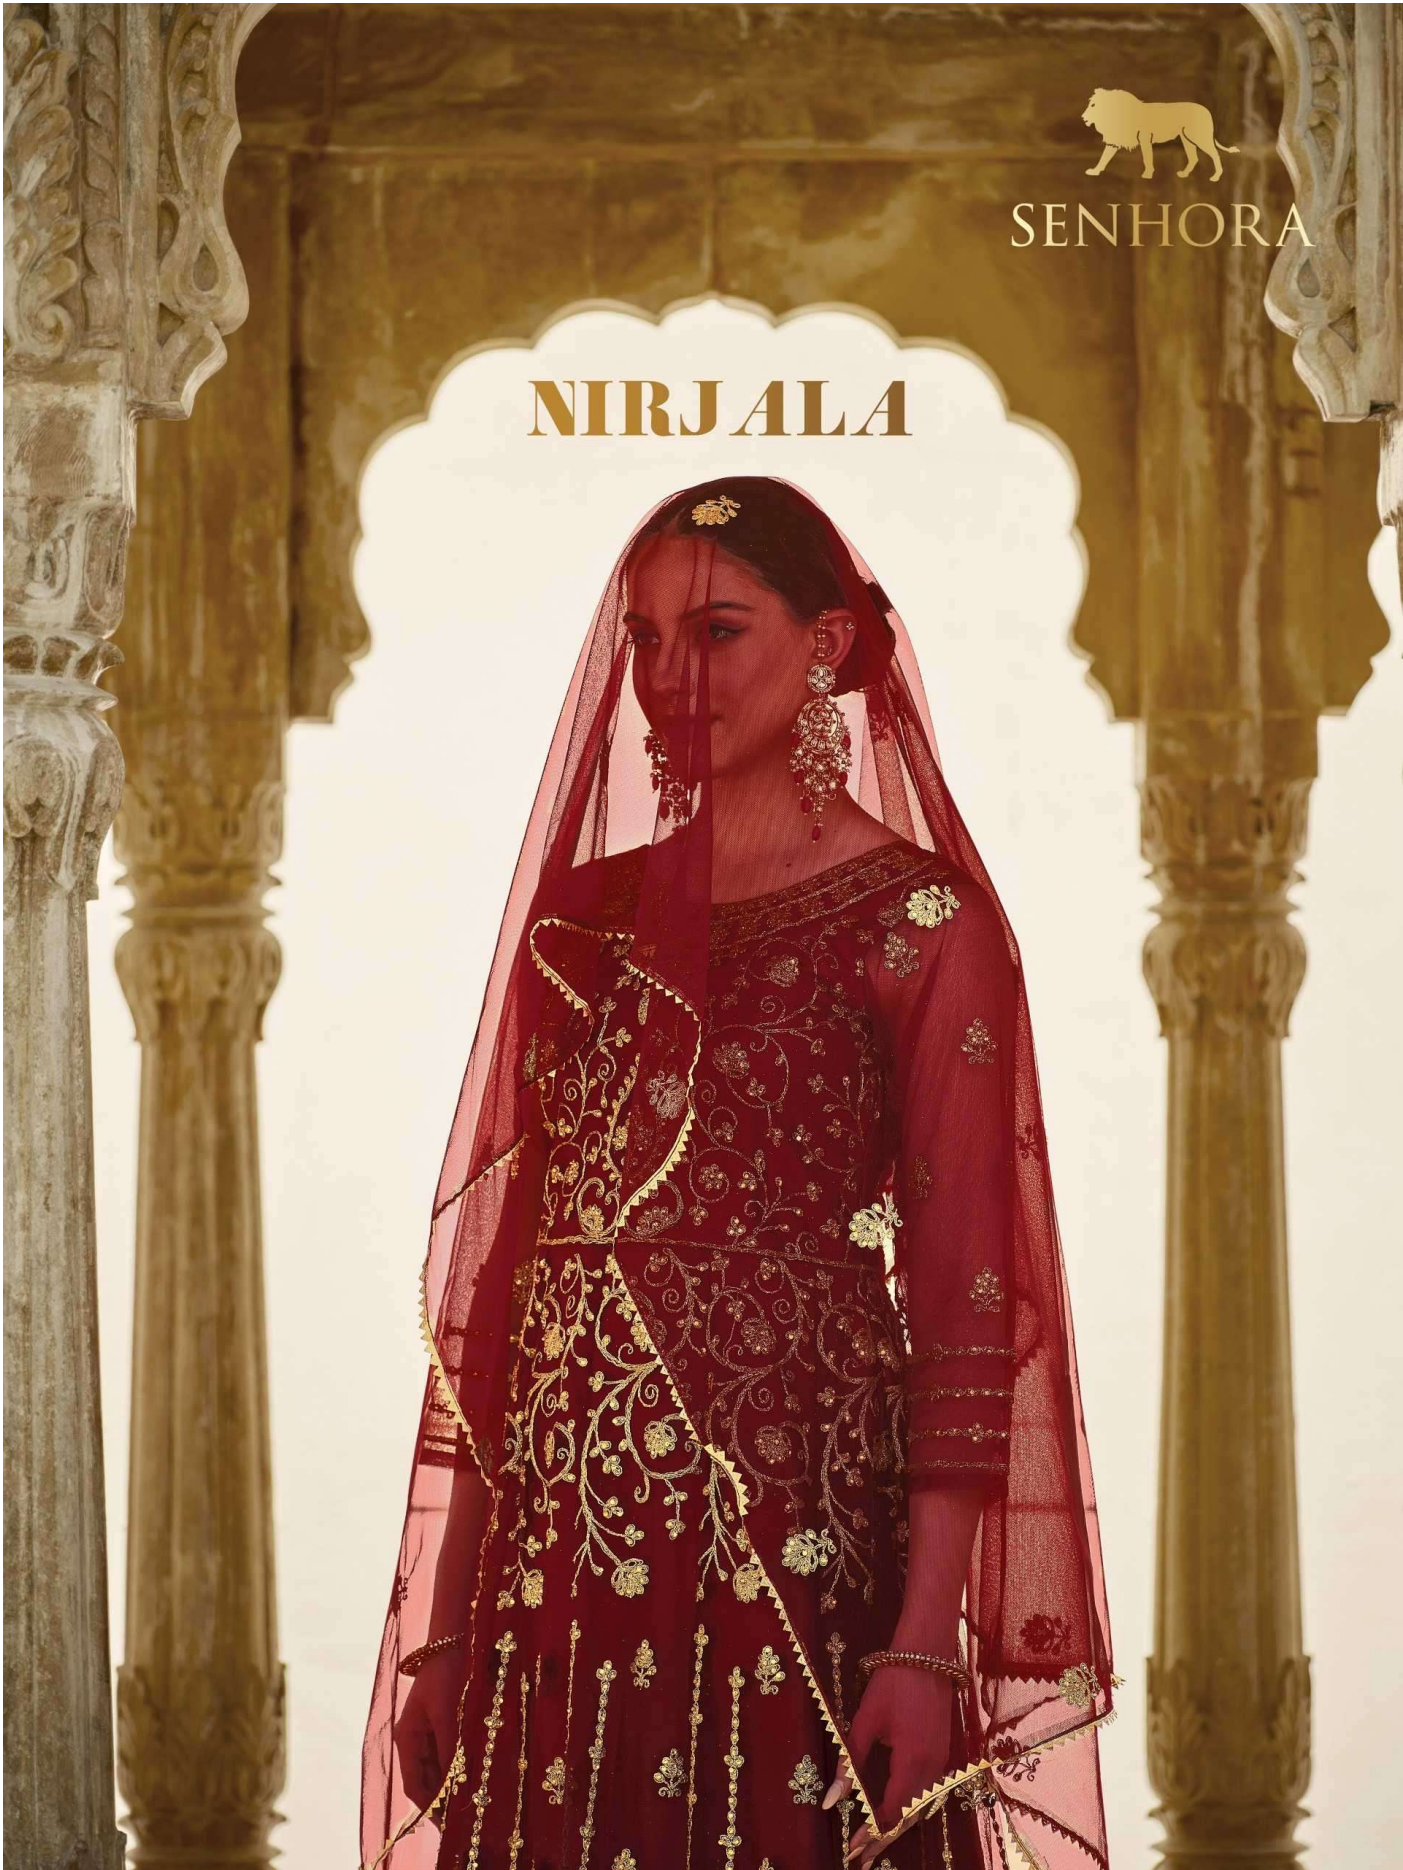

SENHORA

NIRJALA

SENHORA

3026

SENHORA

3024

3024

A decorative frame with a scalloped top edge. Inside the frame, at the top, is a silhouette of a lion walking to the right. Below the lion, the word "SENHORA" is written in a serif font. Further down, the words "THE MOOD" are written in a smaller font, flanked by ornate scrollwork. Below that, the word "GLAMOUR" is written in a large, bold serif font. At the bottom of the frame, there is a small line of text: "CATCH THE SEASON'S DARINGLY FEMININE MOOD THIS COLLECTION. BEAUTIFUL COLORED DRINK LAMP PATTERNS INSPIRED BY THE BEAUTY OF FASHION."

SENHORA

3025

SENHORA

3026

3025

SENHORA

SENHORA

NIRJALA