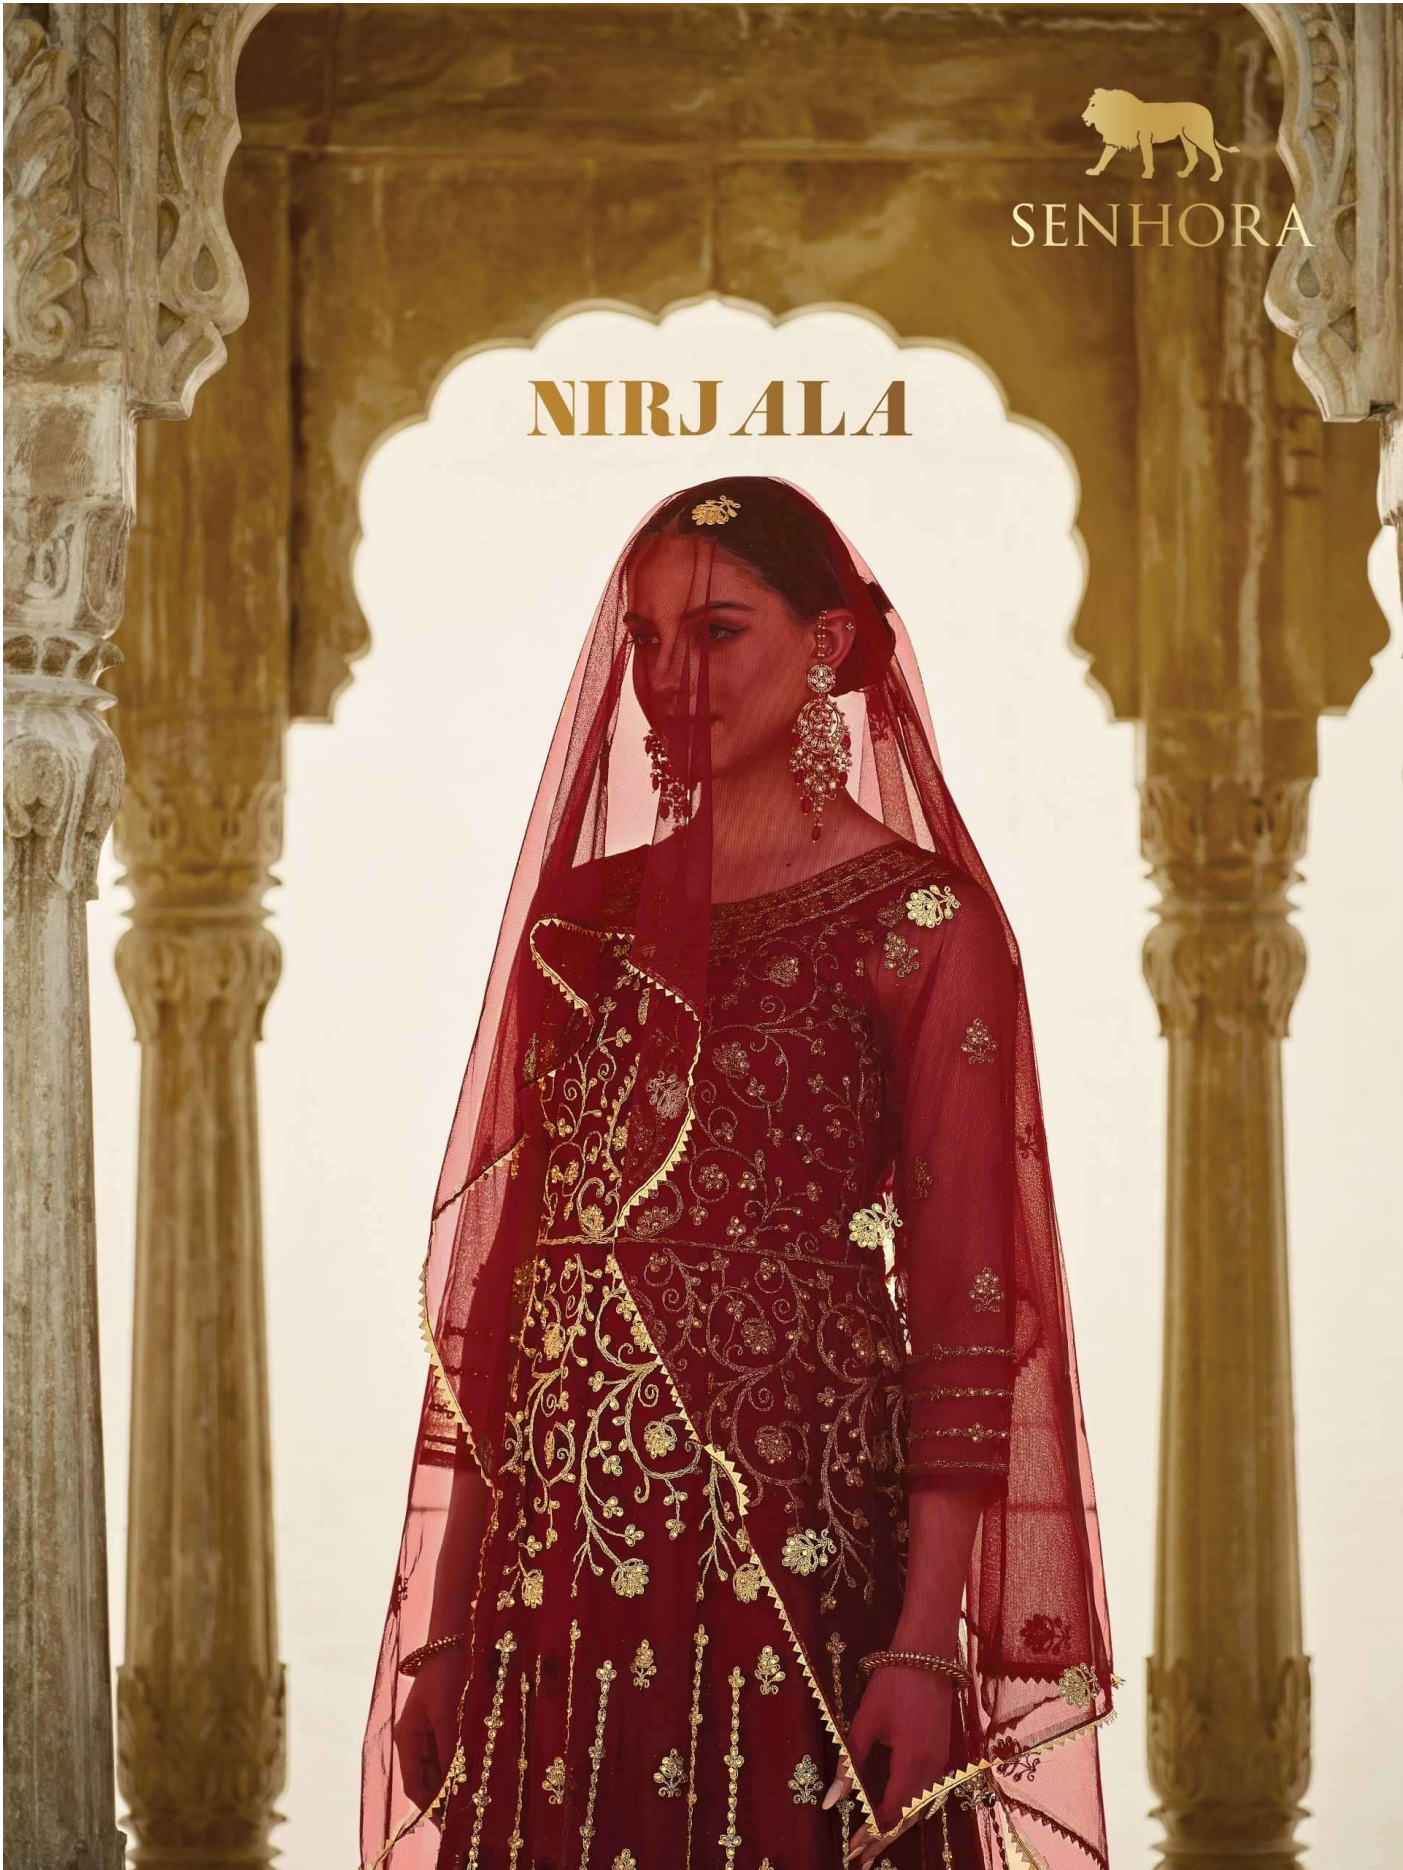

SENHORA

NIRJALA

SENHORA

3026

SENHORA

3024

3024

A decorative frame with a scalloped top edge. Inside the frame, at the top, is a silhouette of a lion walking to the right. Below the lion, the word "SENHORA" is written in a serif font. Further down, the words "THE MOOD" are written in a smaller, decorative font, followed by "GLAMOUR" in a large, bold, serif font. At the bottom of the frame, there is a small line of text: "CATCH THE SEASON'S DARINGLY FEMINE MOOD THIS COLLECTION. BEAUTIFUL COLORED DRINK LAMP PATTERNS INSPIRED BY THE BEAUTY OF FASHION."

SENHORA

3025

3026

3025

SENHORA

SENHORA

NIRJALA

SENHORA