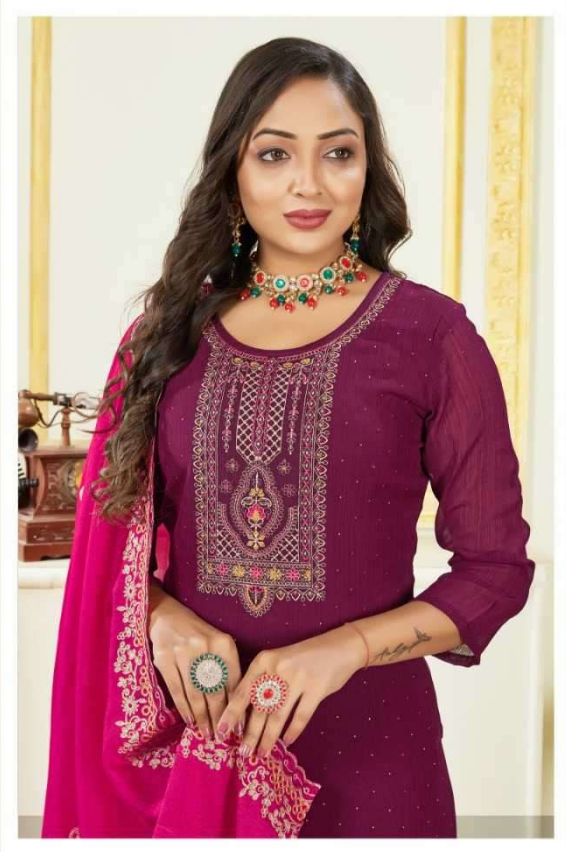

RUMI

PANCH
RATNA
RUMI

PANCH
RATNA
RUMI

RUMI

PANCH
RATNA
RUMI

PRODUCT NAME	RUMI
DESCRIPTION	<p>TOP SUPER GEORGETTE LINING WITH ADDITIONAL SWAROVSKI WORK</p> <p>DUPATTA PURE VICHITRA SILK HEAVY EMBROIDERY CUT-WORK DUPATTA</p> <p>BOTTOM SILK</p>
PRICE	