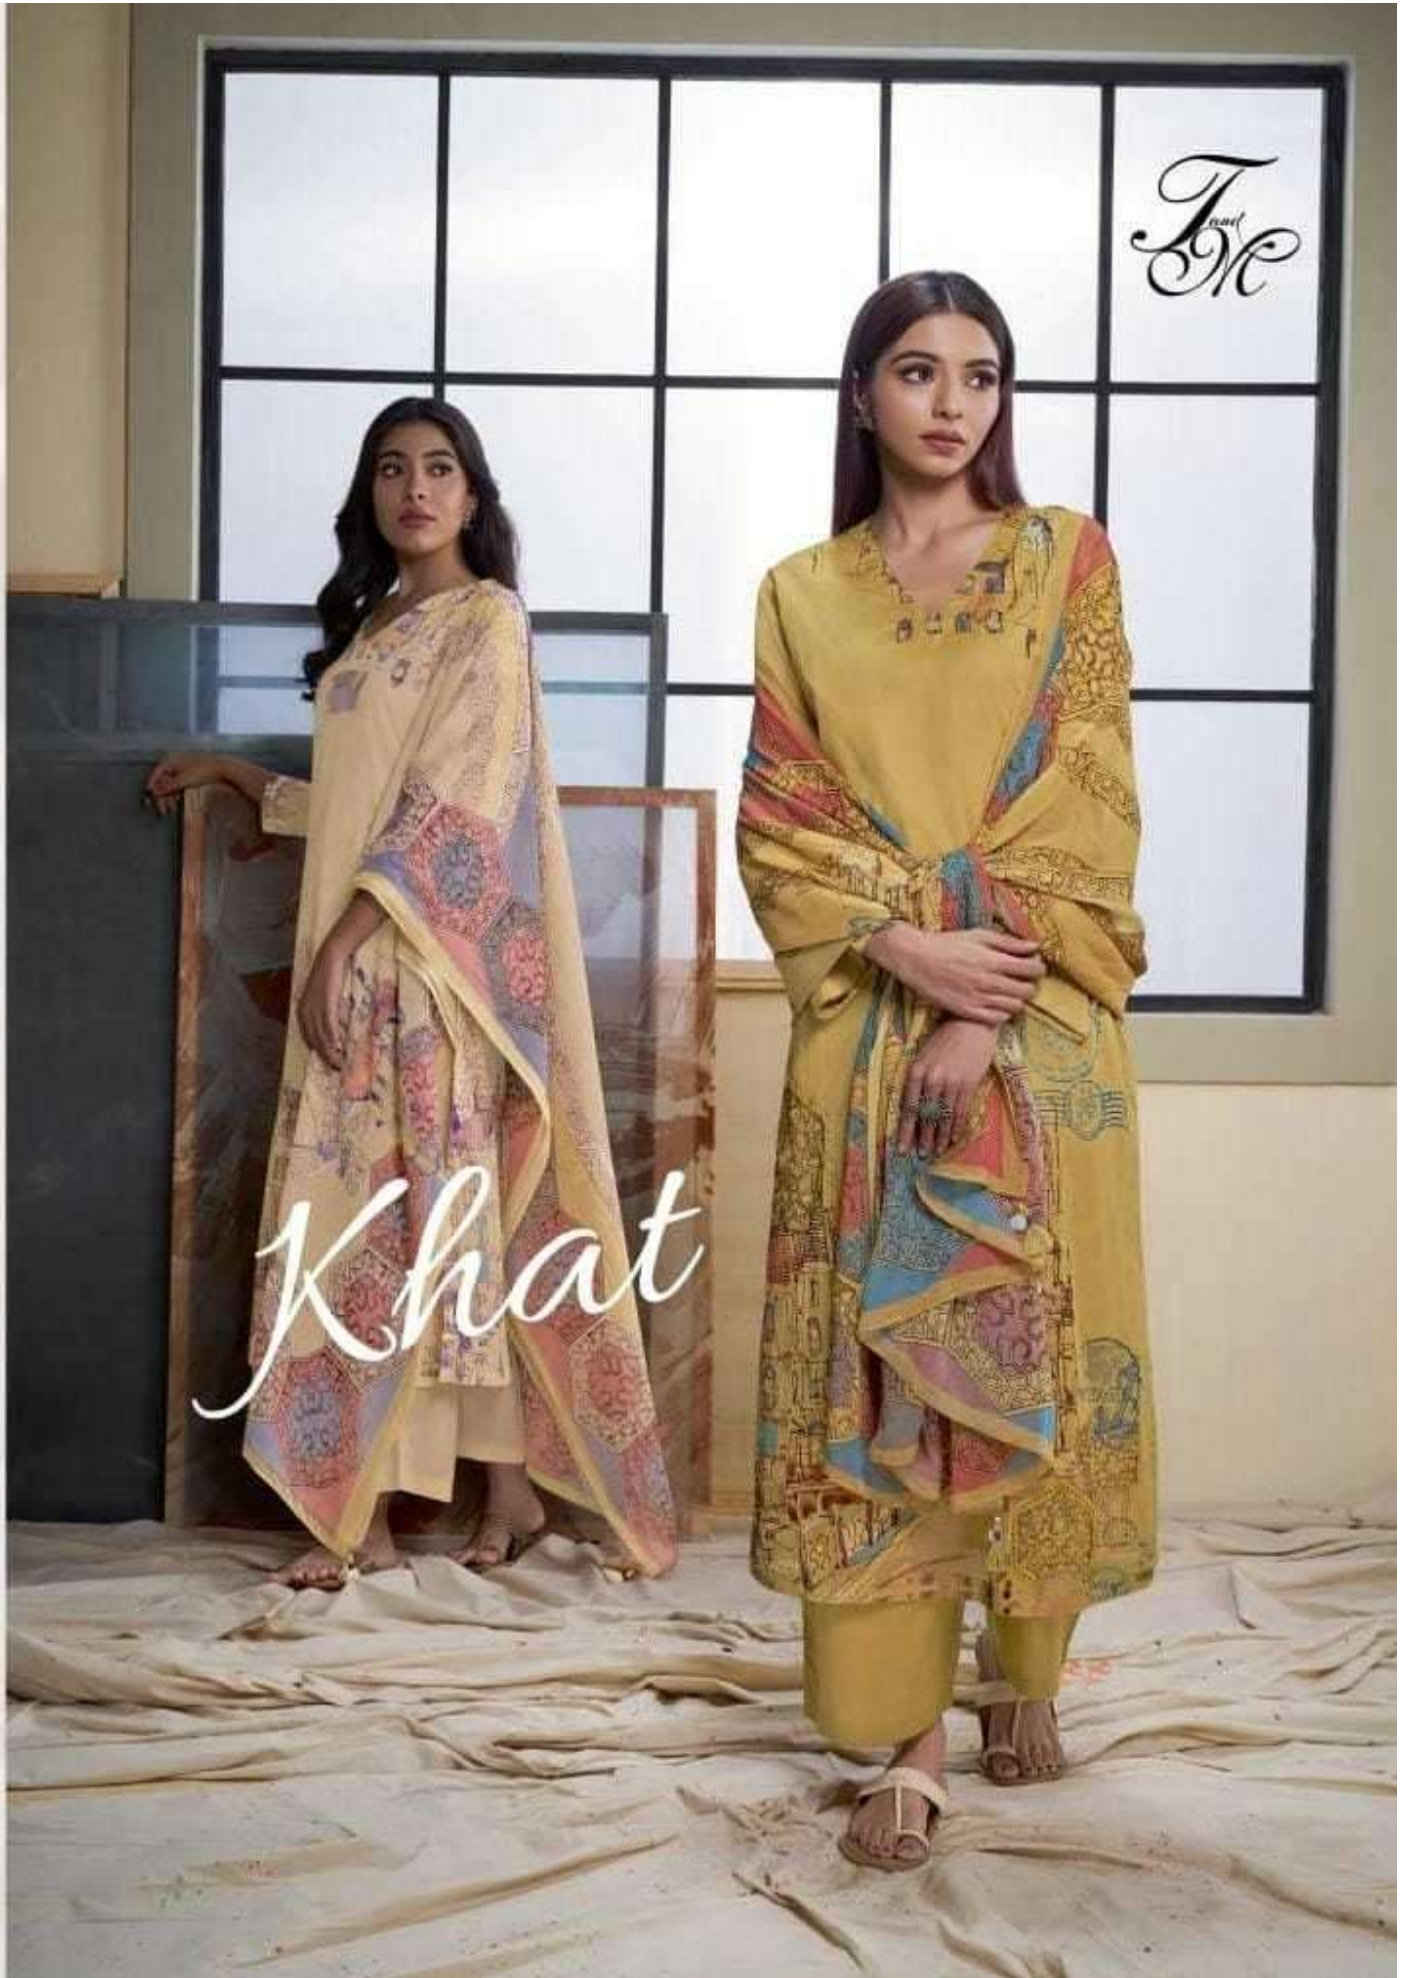

*Ford
Mc*

Khat

~667~

~658~

~685~

~695~

~628~

~624~

685 - 695

628 - 624

667

DESCRIPTION

TOP - NAIROBI SILK DIGITAL PRINT WITH HAND WORK & FANCY LACE

INNER - ROMA COTTON

BOTTOM - MOSCOW COTTON

DUPATTA - MARTIN ORGENZA DUPATTA DIGITAL PRINT WITH TUSSALE