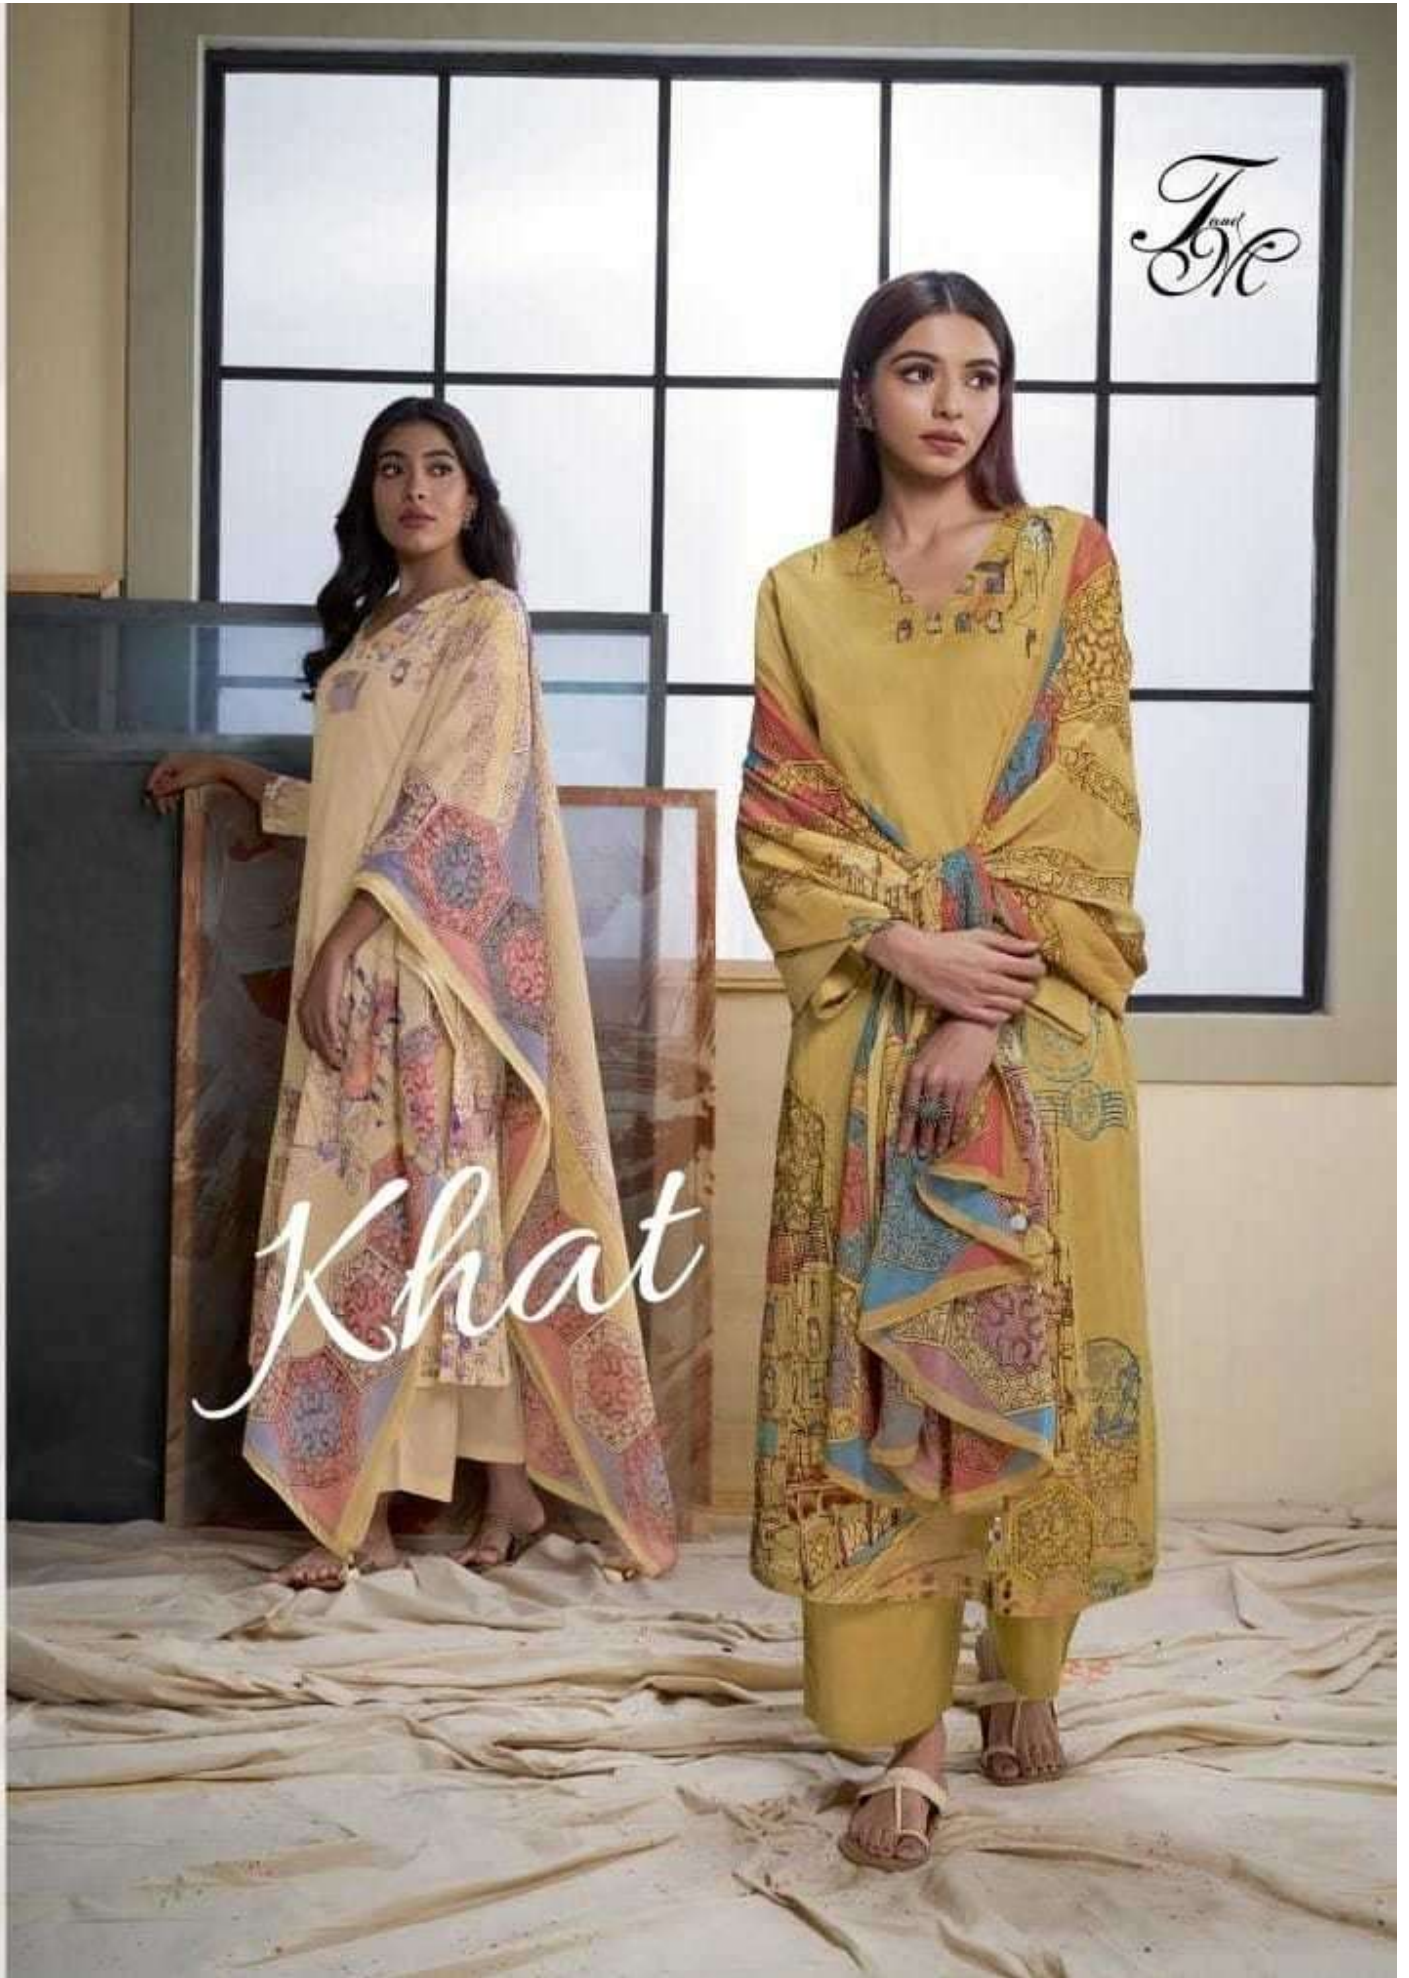

*Ford
Mc*

Khat