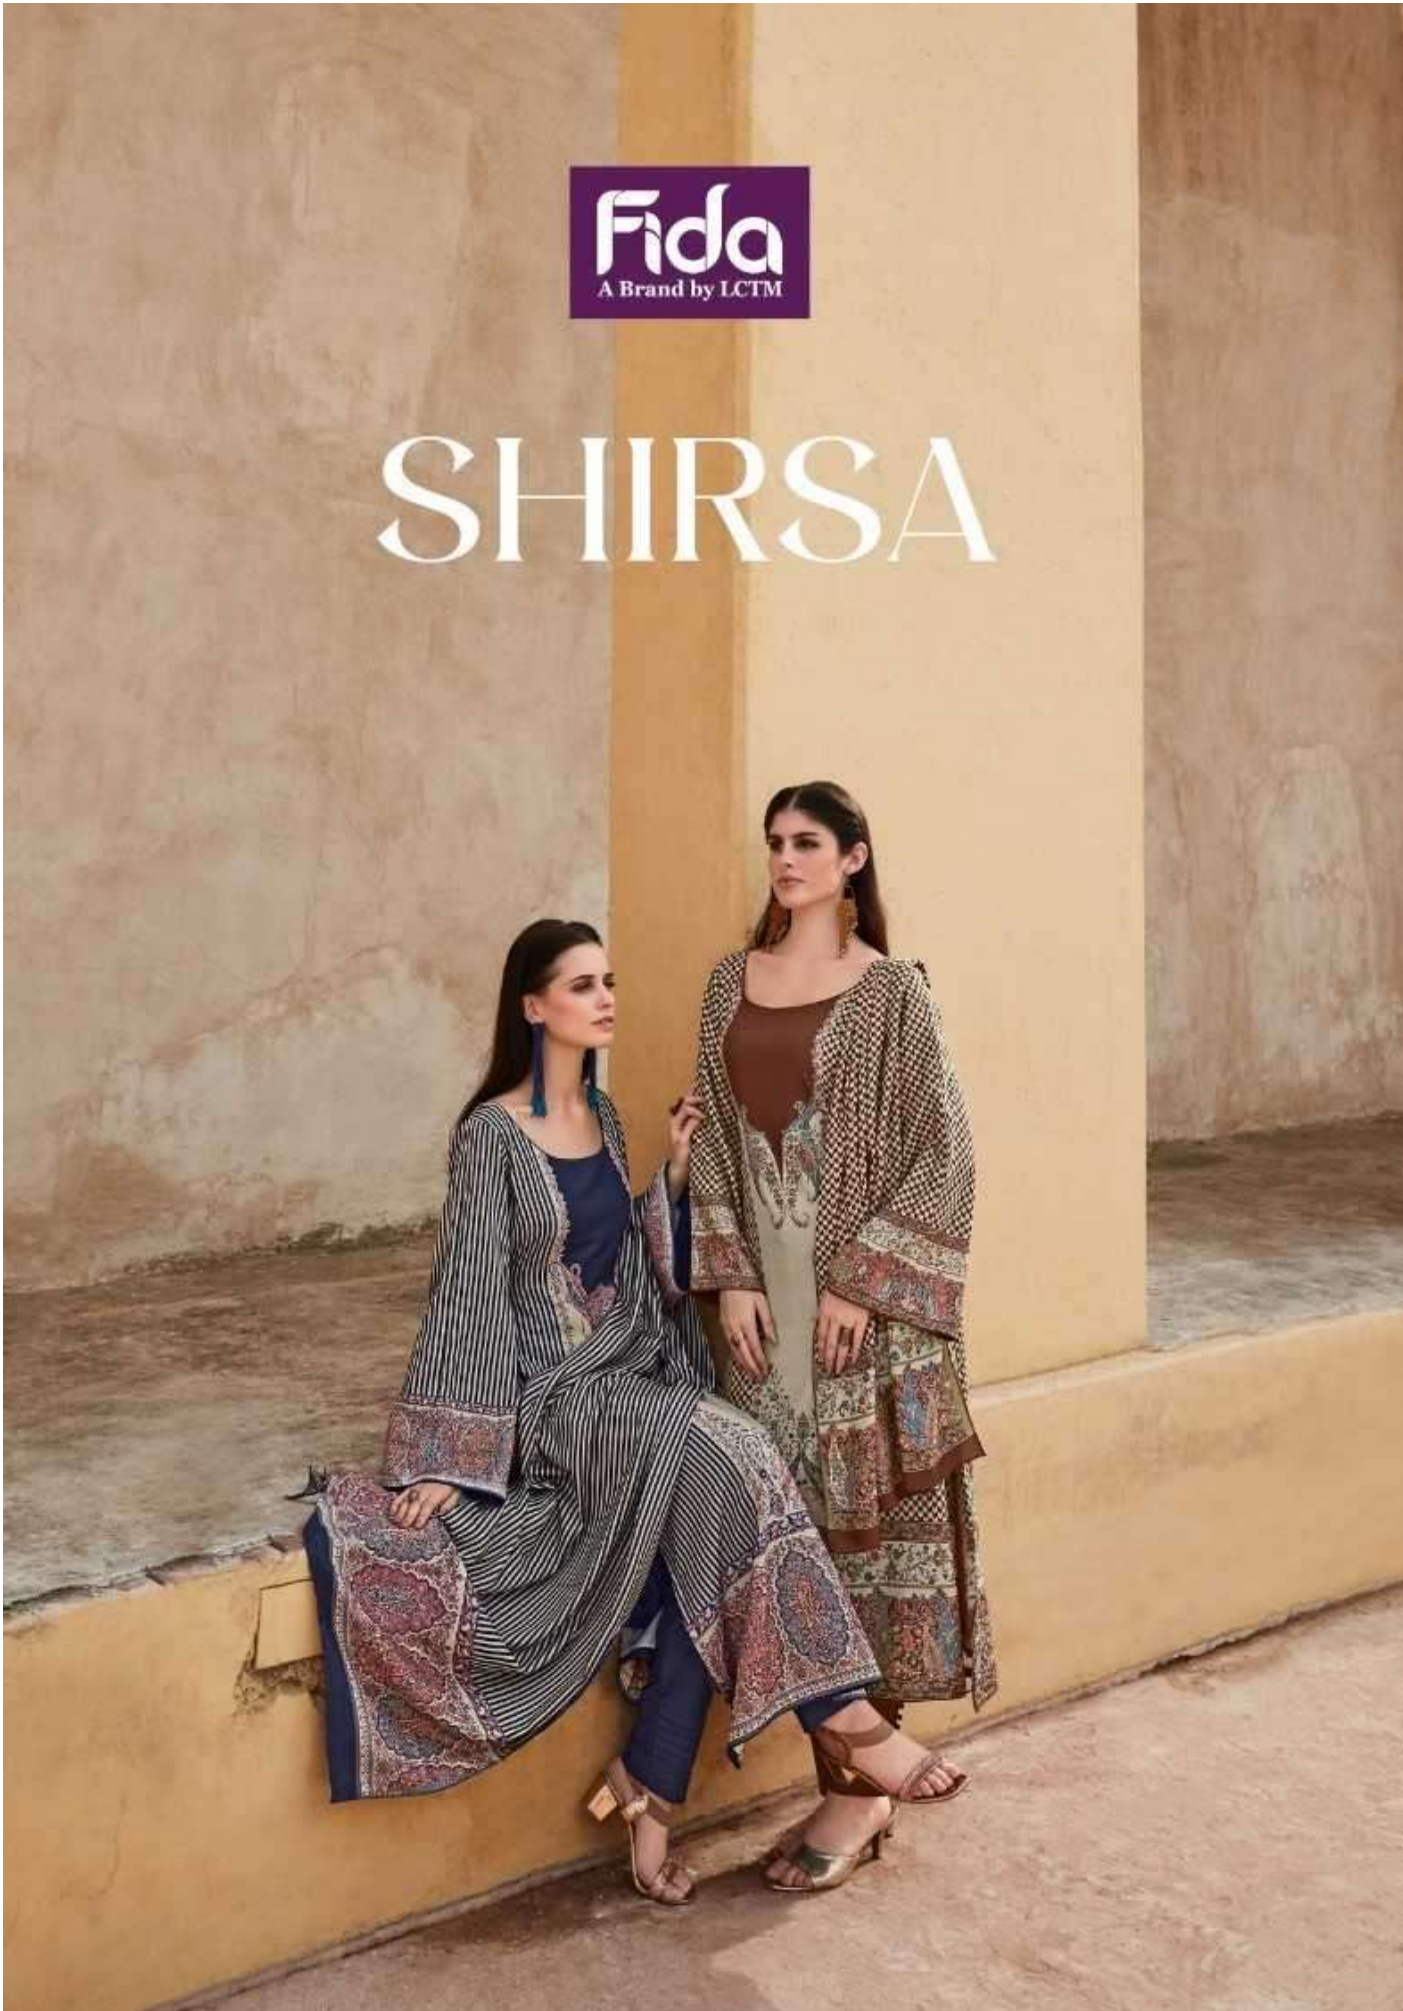

Fida
A Brand by LCTM

SHIRSA

Fida
A Brand by LCTM

SHIRSA

TOP : DIGITAL BLENDED VOILE COTTON

BOTTOM : 50S COTTON SOLID

DUPATTA : DIGITAL SOFT COTTON

Fida
A Brand by LCTM