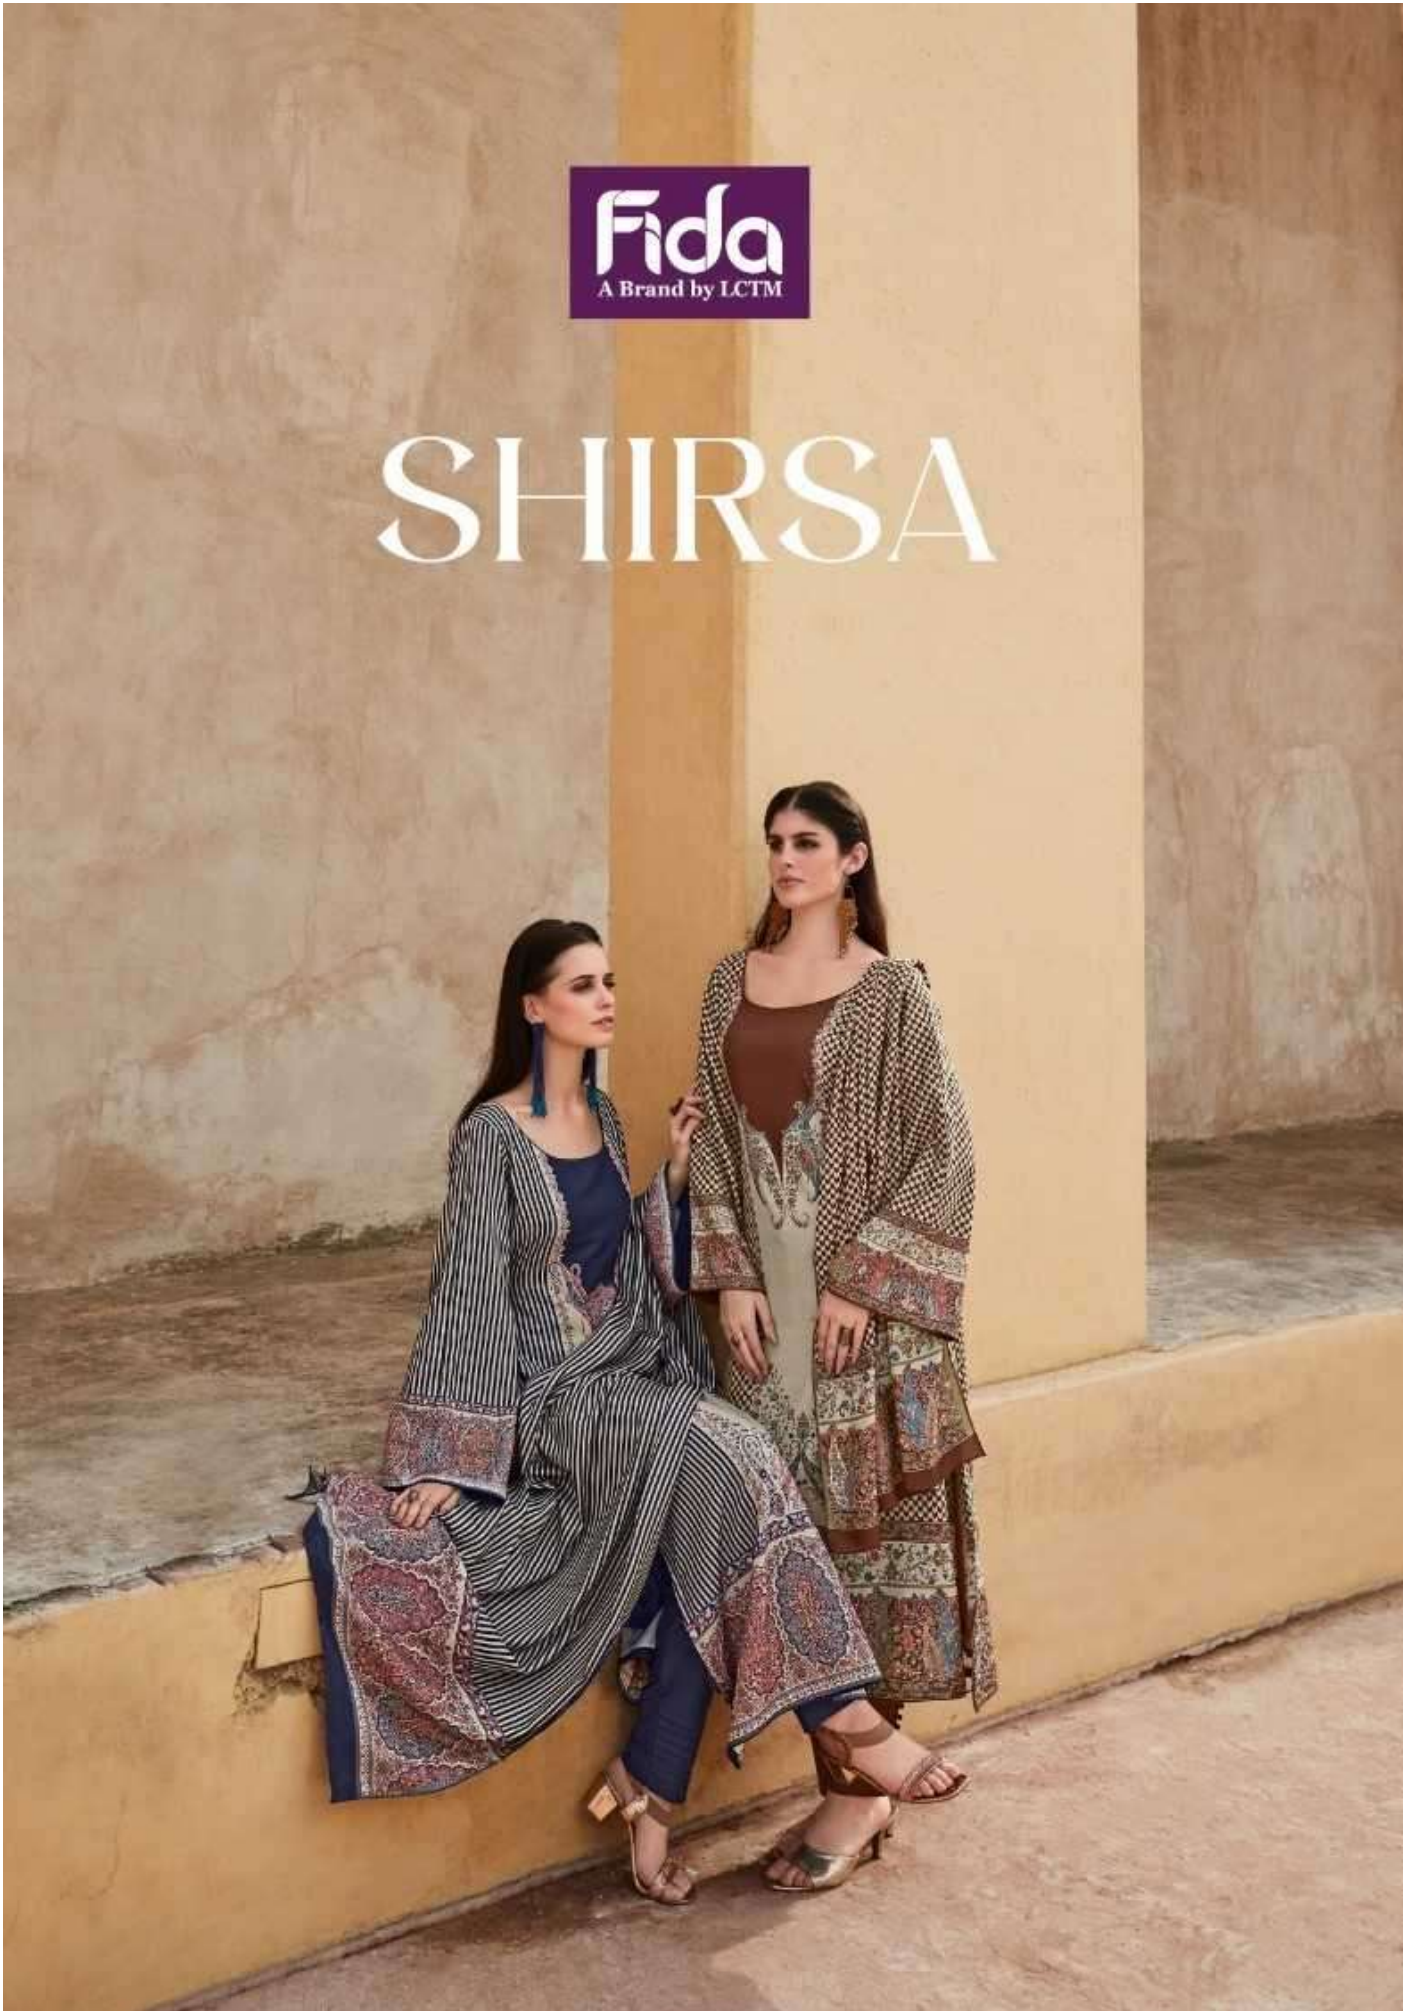

Fida
A Brand by LCTM

SHIRSA

Fida
A Brand by LCTM

SHIRSA

TOP : DIGITAL BLENDED VOILE COTTON

BOTTOM : 50S COTTON SOLID

DUPATTA : DIGITAL SOFT COTTON

FABRICS / FANTASY