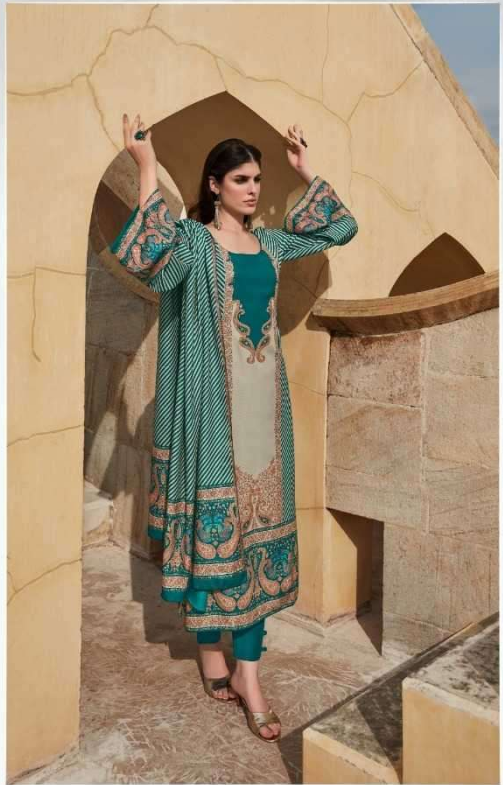

# SHIRSA

TOP : DIGITAL BLENDED VOILE COTTON

BOTTOM : 50S COTTON SOLID

DUPATTA : DIGITAL SOFT COTTON

Fida  
A Brand by LCTM

FABRICS / FANTASY

1001\*

**Fida**  
A Brand by ICTM