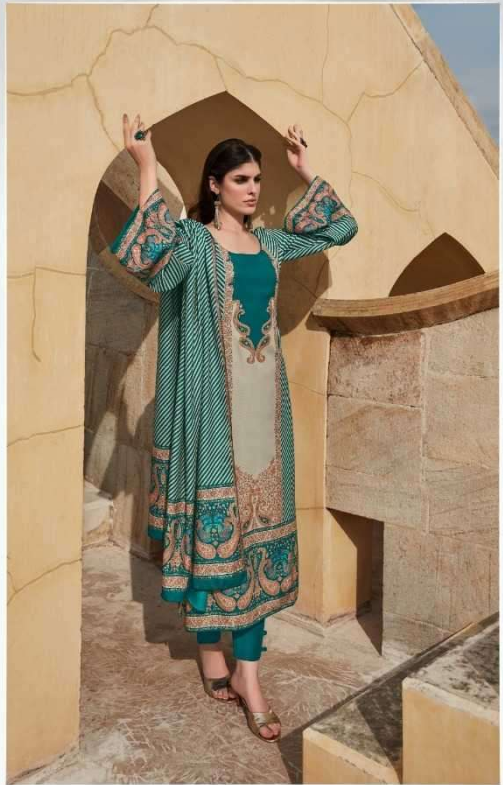

Fida
A Brand by LCTM

SHIRSA

Fida
A Brand by LCTM

SHIRSA

TOP : DIGITAL BLENDED VOILE COTTON

BOTTOM : 50S COTTON SOLID

DUPATTA : DIGITAL SOFT COTTON

FABRICS / FANTASY