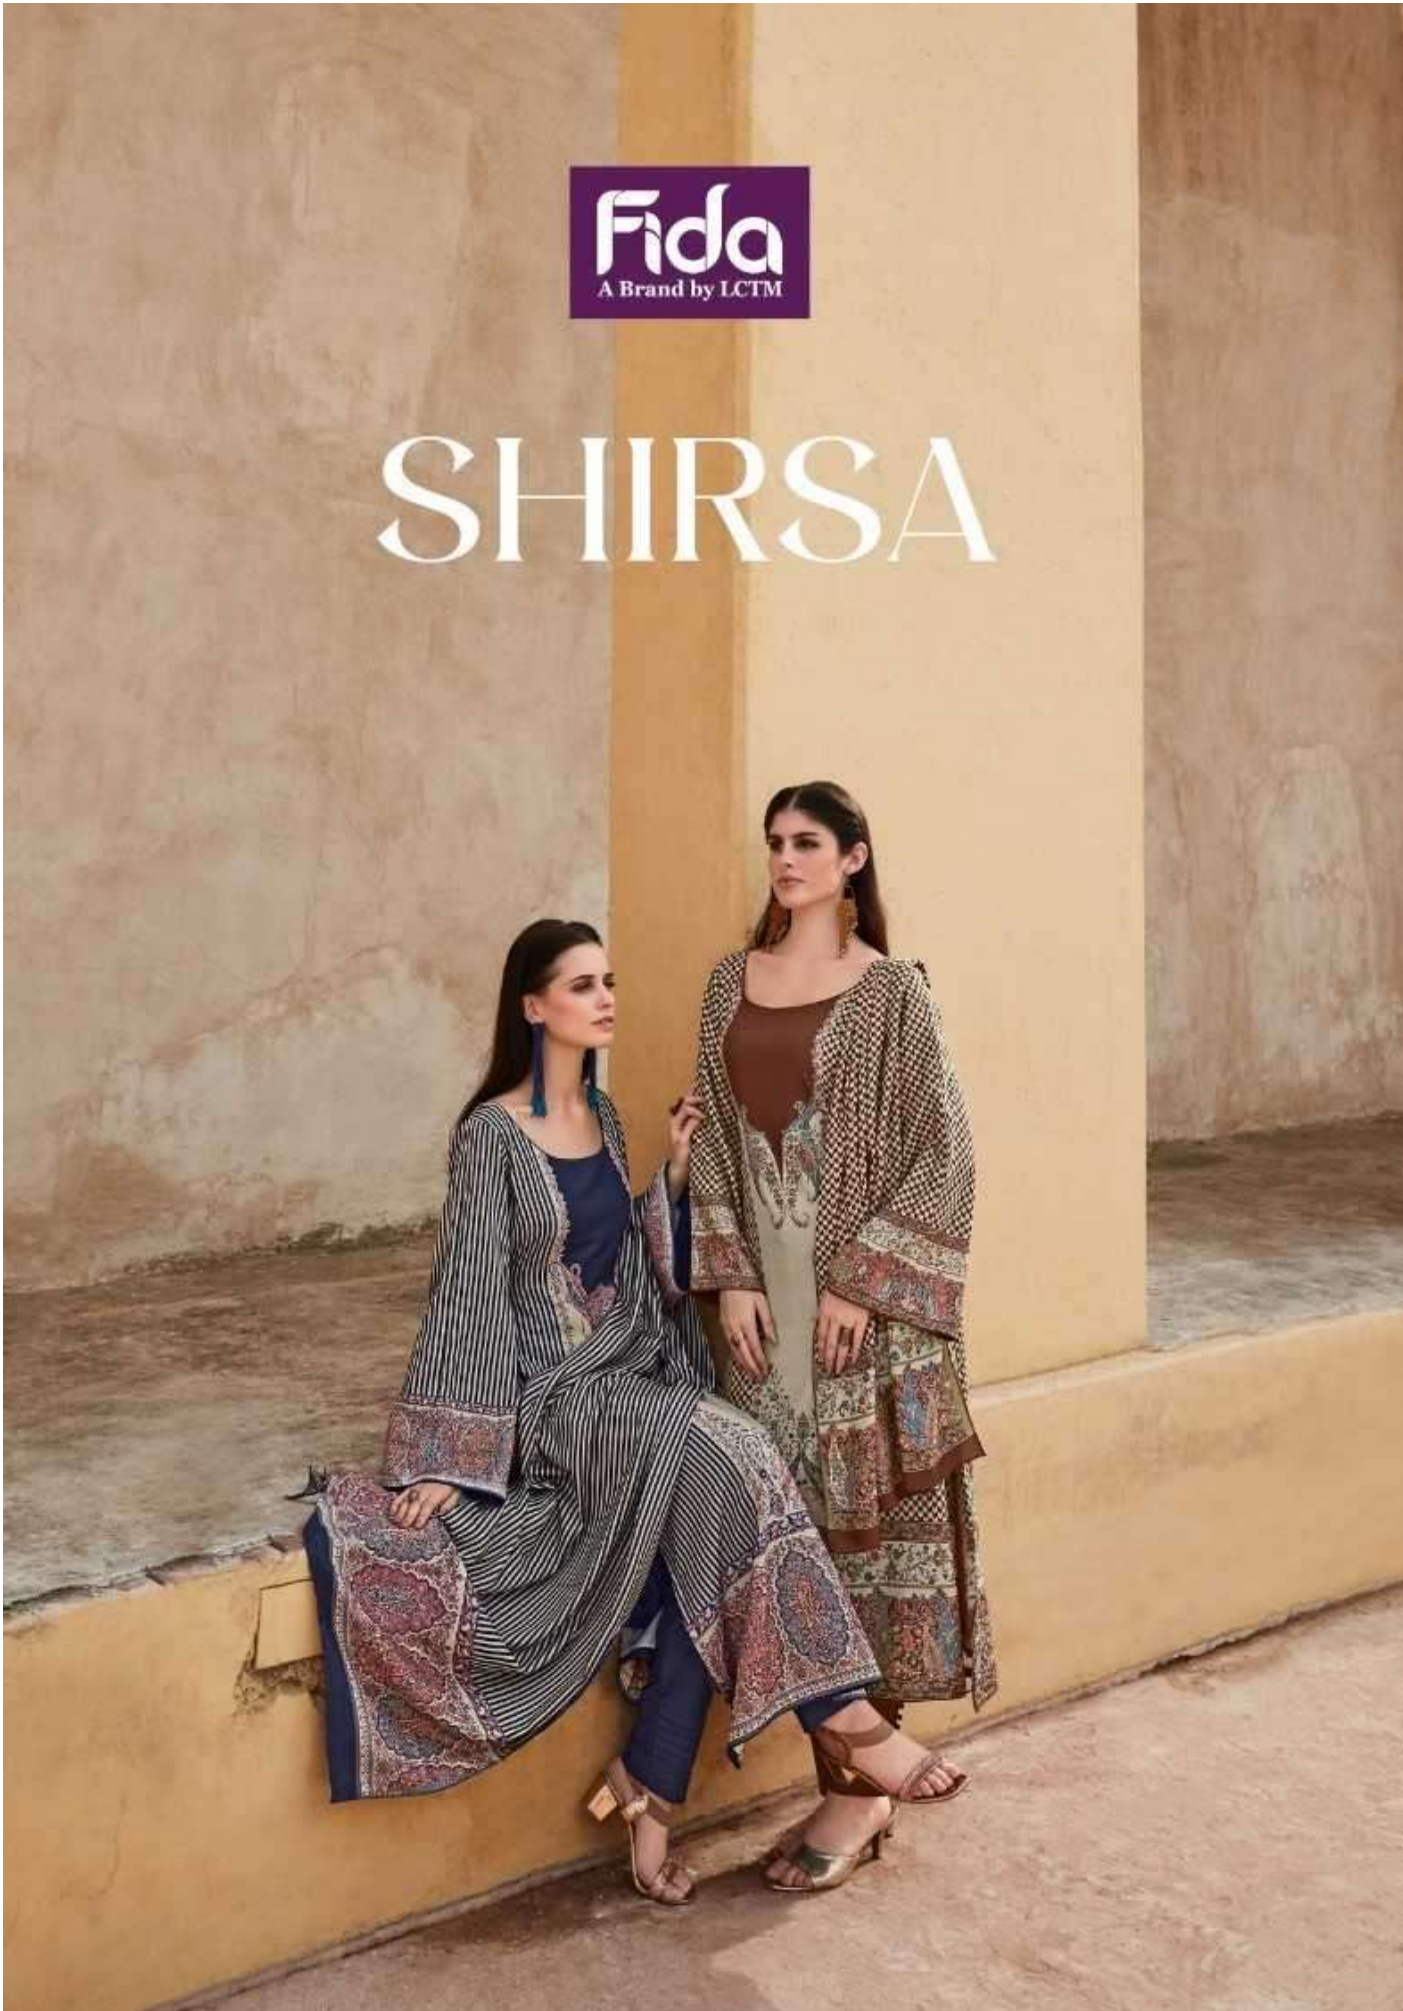

Fida
A Brand by LCTM

SHIRSA