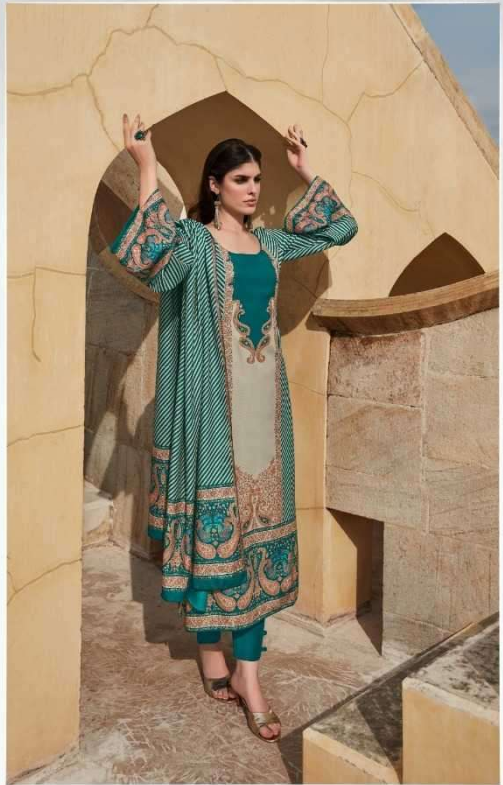

Fida
A Brand by LCTM

SHIRSA

Fida
A Brand by LCTM

SHIRSA

TOP : DIGITAL BLENDED VOILE COTTON

BOTTOM : 50S COTTON SOLID

DUPATTA : DIGITAL SOFT COTTON

Fida
A Brand by LCTM