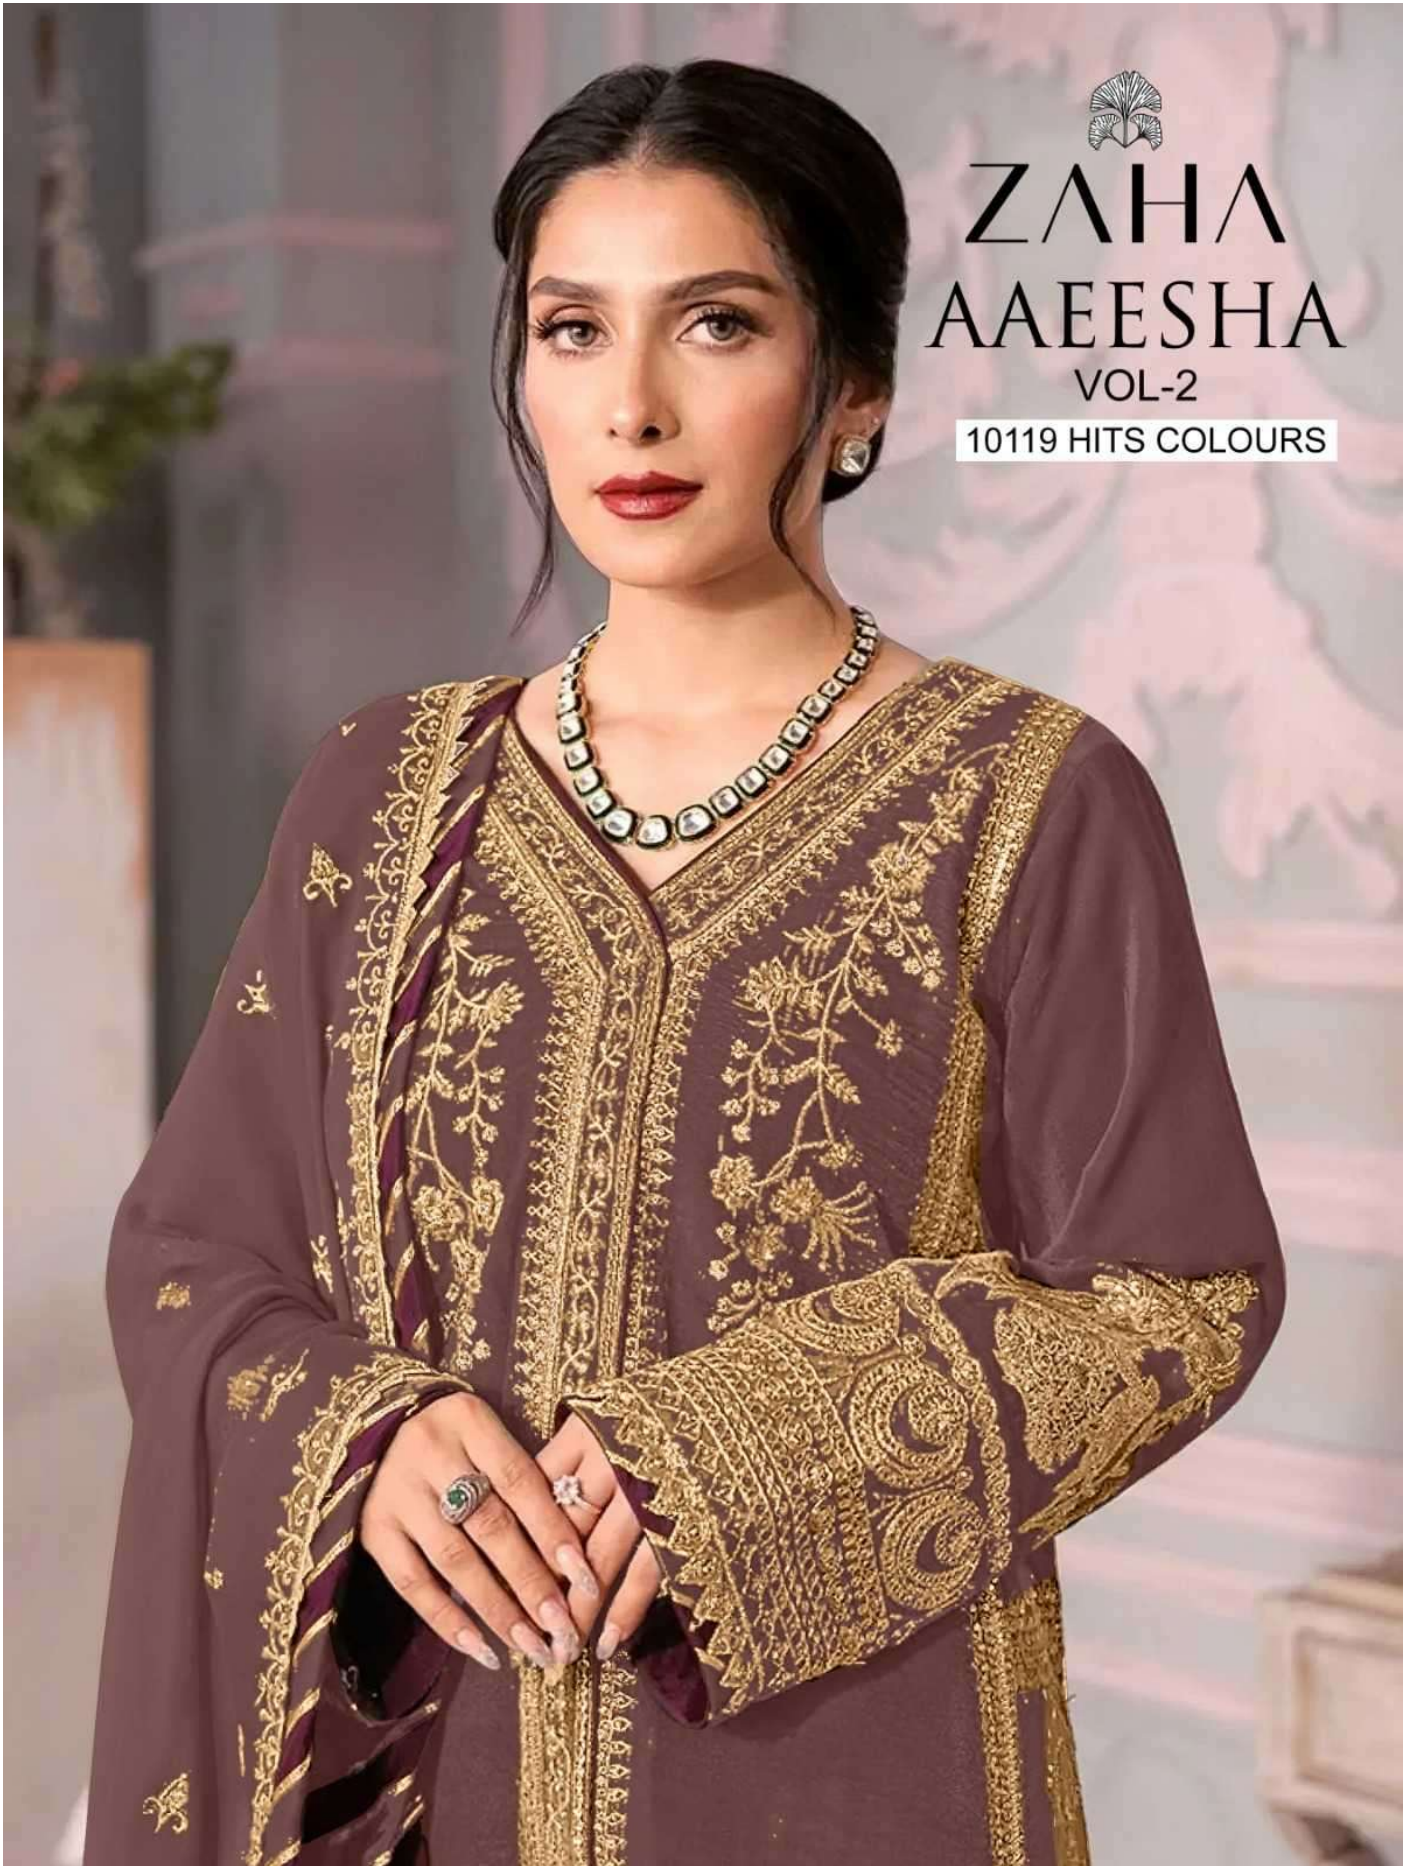

ZAHA
AAEESHA
VOL-2

10119 HITS COLOURS

AAEESHA
Vol-2
10119 HITS COLOURS

TOP Fox Georgette
with Embroidery

ZAHA

BOTTOM-INNER Dull santoon

D.No.10119-C-2

DUPATTA Nazmin
with Embroidery

AAEESHA
Vol-2
10119 HITS COLOURS

TOP Fox Georgette
with Embroidery

ZAHA

BOTTOM-INNER Dull santoon

D.No.10119-C-4

DUPATTA Nazmin
with Embroidery

AAEESHA
Vol-2
10119 HITS COLOURS

TOP Fox Georgette
with Embroidery

ZAHA

BOTTOM-INNER Dull santoon

D.No.10119-C-3

DUPATTA Nazmin
with Embroidery

AAEESHA
Vol-2
10119 HITS COLOURS

TOP Fox Georgette
with Embroidery

ZAHA

BOTTOM-INNER Dull santoon

10119-C-4

TOP Fox Georgette with Embroidery BOTTOM-INNER Dull santoon DUPATTA Fox Georgette with Embroidery

ZAHA AAEESHA

VOL-2

10119 HITS COLOURS