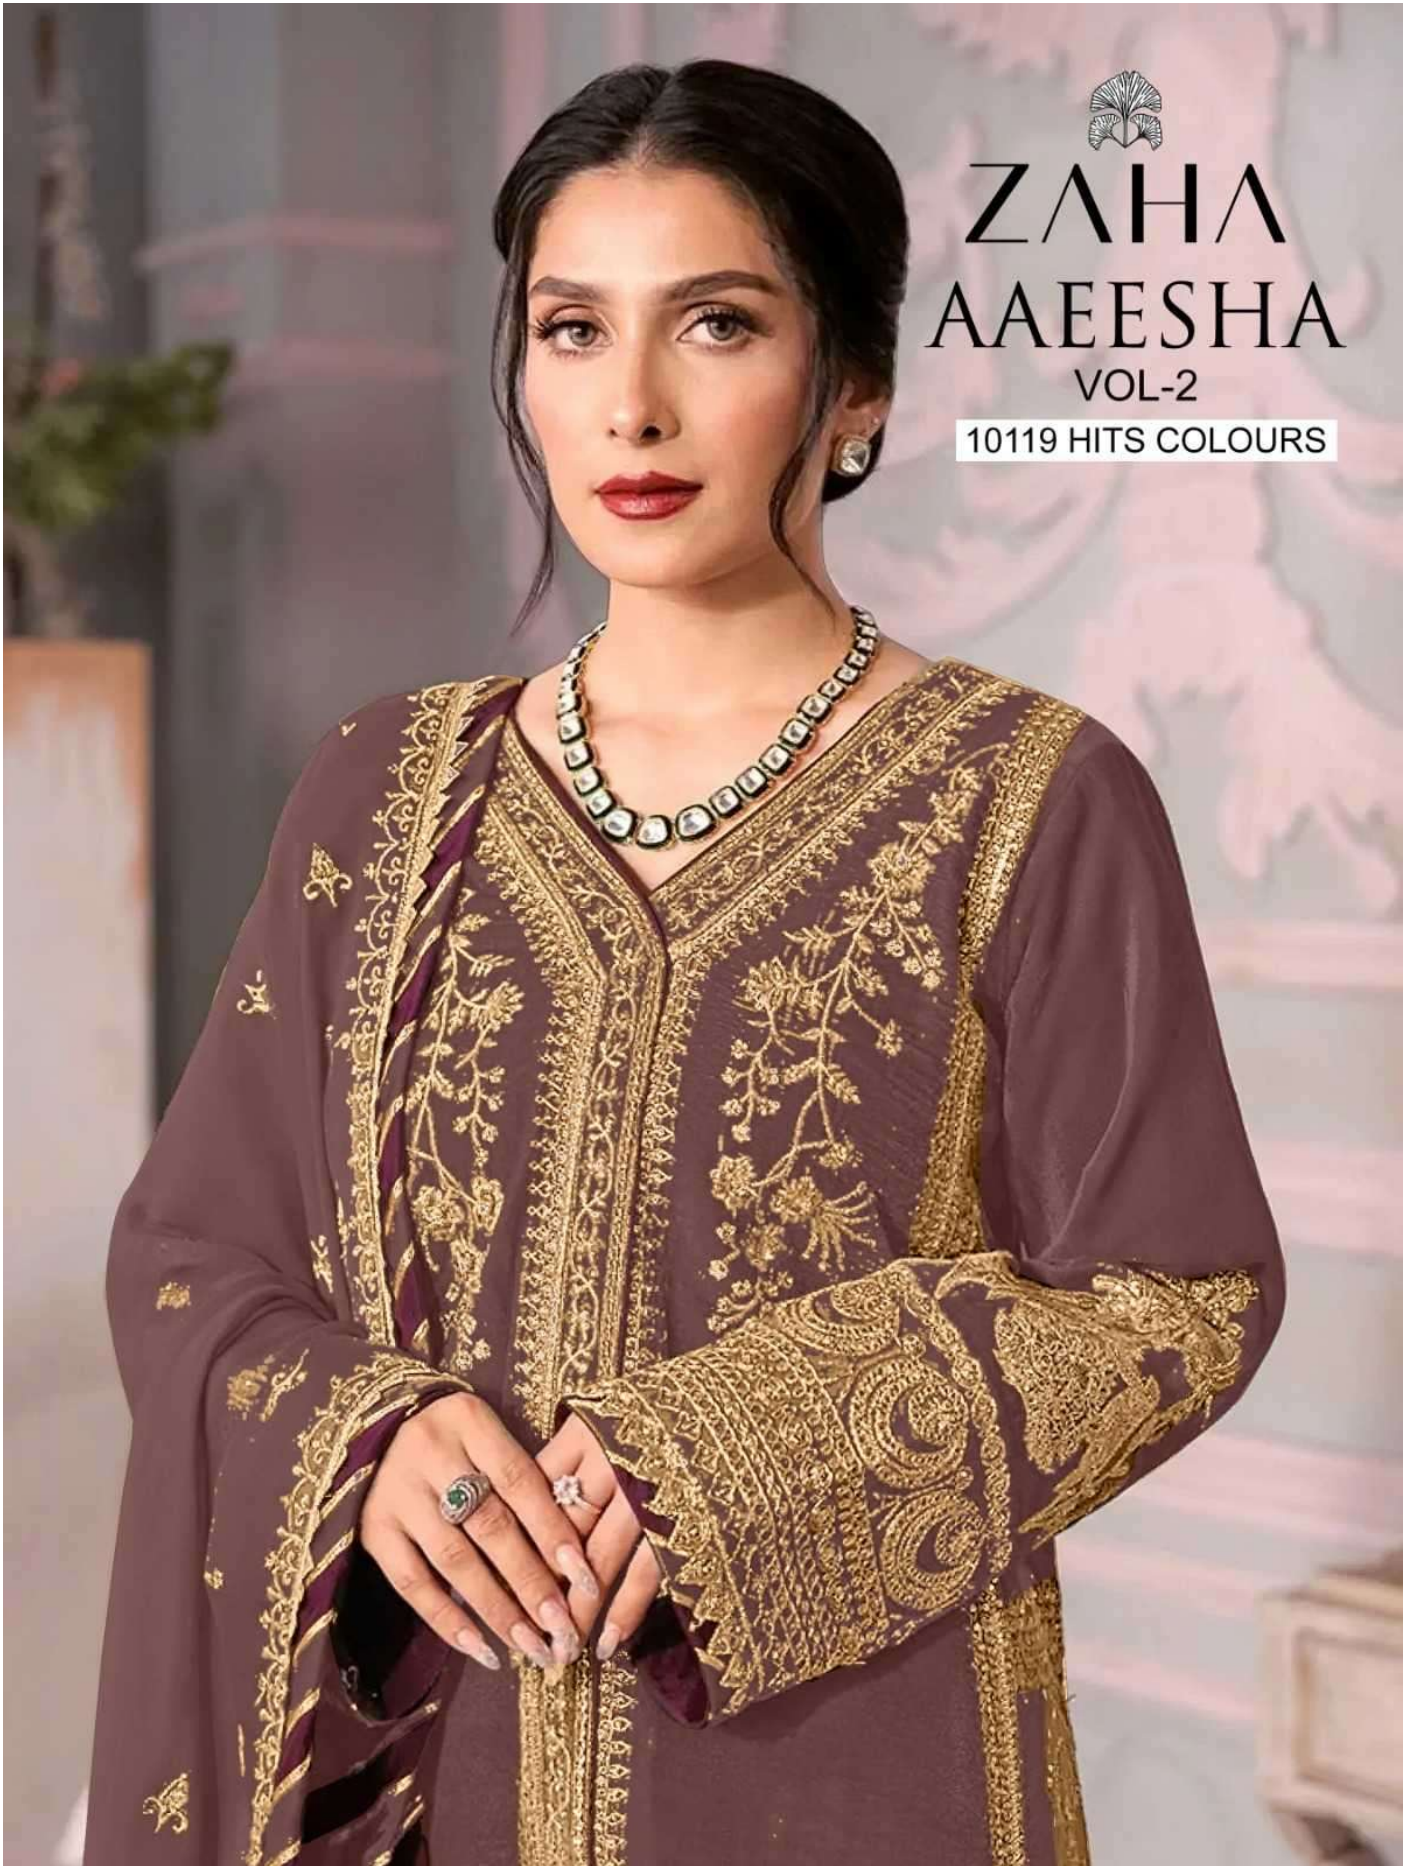

ZAHA AAEESHA VOL-2

10119 HITS COLOURS

AAEESHA
Vol-2
10119 HITS COLOURS

TOP Fox Georgette
with Embroidery

ZAHA

BOTTOM-INNER Dull santoon

D.No.10119-C-2

DUPATTA Nazmin
with Embroidery

AAEESHA
Vol-2
10119 HITS COLOURS

TOP Fox Georgette
with Embroidery

ZAHA

BOTTOM-INNER Dull santoon

D.No.10119-C-4

DUPATTA Nazmin
with Embroidery

AAEESHA
Vol-2
10119 HITS COLOURS

TOP Fox Georgette
with Embroidery

ZAHA

BOTTOM-INNER Dull santoon

D.No.10119-C-3

DUPATTA Nazmin
with Embroidery

AAEESHA
Vol-2
10119 HITS COLOURS

TOP Fox Georgette
with Embroidery

ZAHA

BOTTOM-INNER Dull santoon

10119-C-4

TOP Fox Georgette with Embroidery BOTTOM-INNER Dull santoon DUPATTA Fox Georgette with Embroidery

ZAHA
AAEESHA
VOL-2

10119 HITS COLOURS