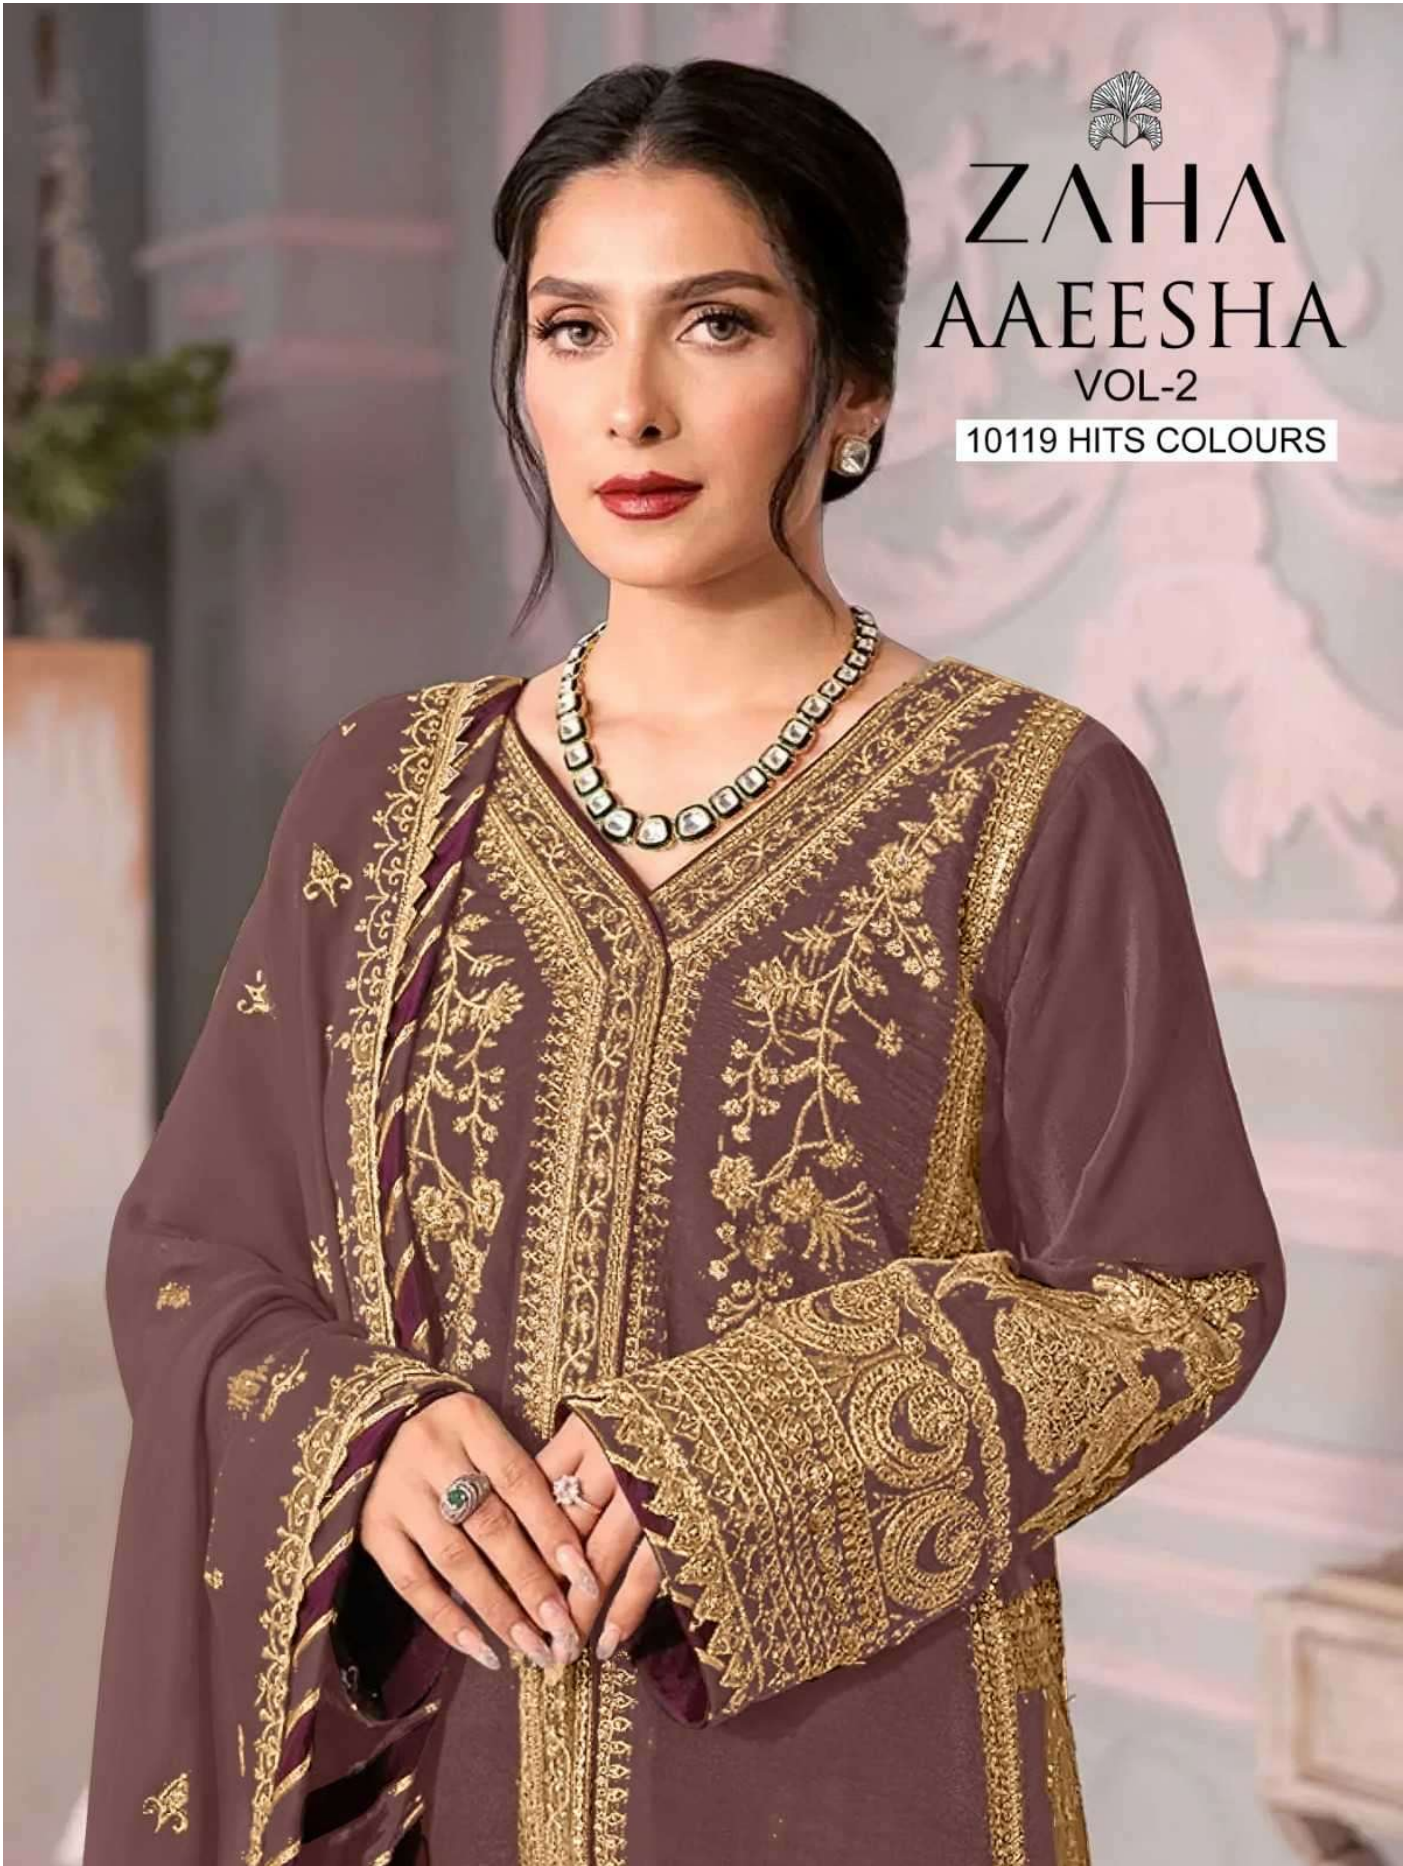

ZAHA AAEESHA

VOL-2

10119 HITS COLOURS

AAEESHA
Vol-2
10119 HITS COLOURS

TOP Fox Georgette
with Embroidery

ZAHA

BOTTOM-INNER Dull santoon

D.No.10119-C-2

DUPATTA Nazmin
with Embroidery

AAEESHA
Vol-2
10119 HITS COLOURS

TOP Fox Georgette
with Embroidery

ZAHA

BOTTOM-INNER Dull santoon

D.No.10119-C-4

DUPATTA Nazmin
with Embroidery

AAEESHA
Vol-2
10119 HITS COLOURS

TOP Fox Georgette
with Embroidery

ZAHA

BOTTOM-INNER Dull santoon

D.No.10119-C-3

DUPATTA Nazmin
with Embroidery

AAEESHA
Vol-2
10119 HITS COLOURS

TOP Fox Georgette
with Embroidery

ZAHA

10119-C-3

10119-C-4

TOP Fox Georgette with Embroidery BOTTOM-INNER Dull santoon DUPATTA Fox Georgette with Embroidery

ZAHA AAEESHA

VOL-2

10119 HITS COLOURS