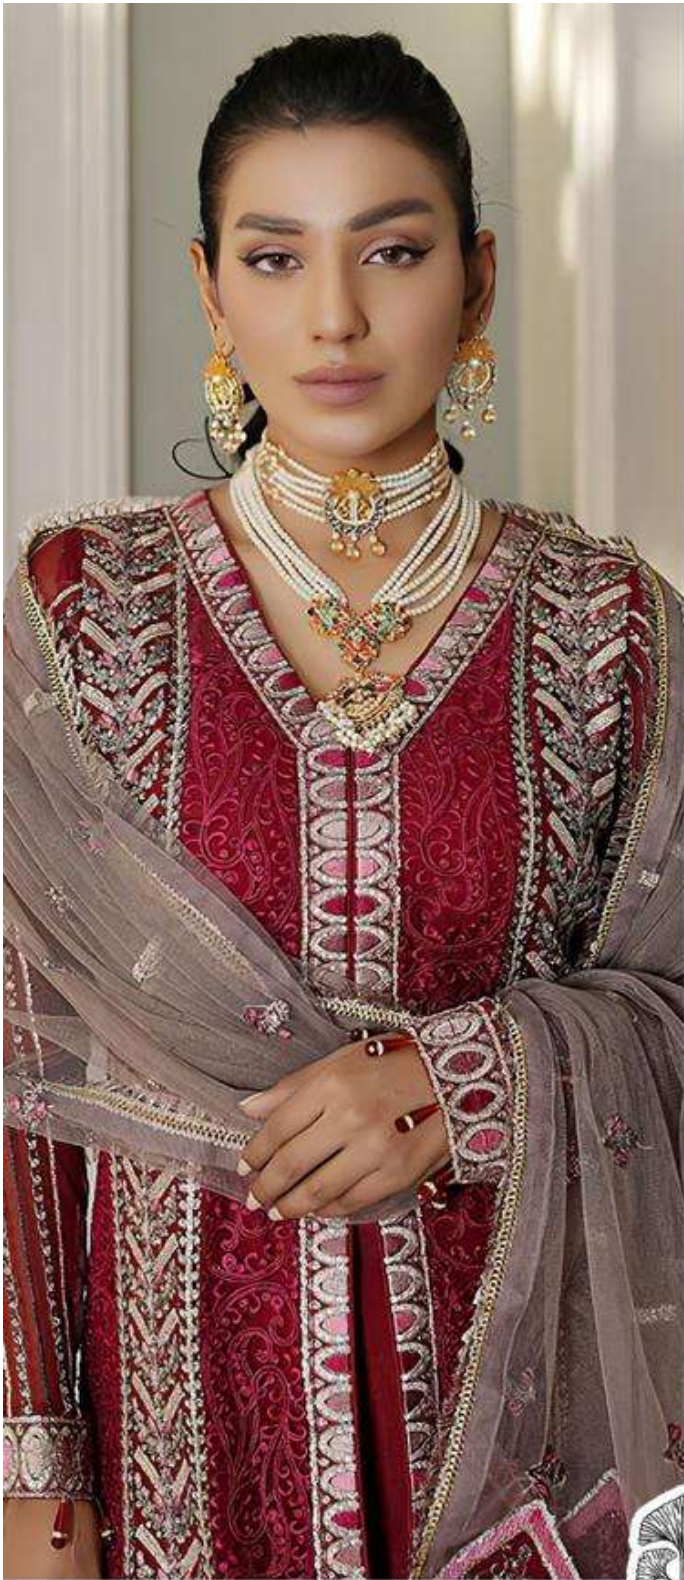

ZAHA

AAEESHA

VOL-3

AAESHA VOL-3 ZAHA D.No.10155
TOP Fox Georgette with Embroidery BOTTOM-INNER Dull santoon DUPATTA Nazam with Embroidery

AAESHA VOL-3
TOP Fox Georgette with Embroidery
BOTTOM-INNER

AAEESHA VOL-3 ZAHA D.No.10156
TOP Fox Georgette with Embroidery BOTTOM-INNER Dull santon DUPATTA Nazmi with Embroidery

AAEESHA 3 ZAHARA
TOP Fox &orgette with Embroidery
BOTTOM-INNER Dull santoor

AAEESHA
VOL-3

ZAHA

TOP Faux Georgette with Embroidery BOTTOM-INNER Dull santoon DUPATTA Butterfly net

10154

10155

10156

10157

AAEESHA
VOL-3
TOP Fox Couture
BOTTOM LINER

AAEESHA VOL 3
TOP Fox Georgette with Embroidery
BOTTOM-INNE

AAEESHA
VOL-3

ZAHA

D.No.10154

TOP Fox Georgette
with Embroidery

BOTTOM-INNER Dull santoon

DUPATTA Nazmin
with Embroidery