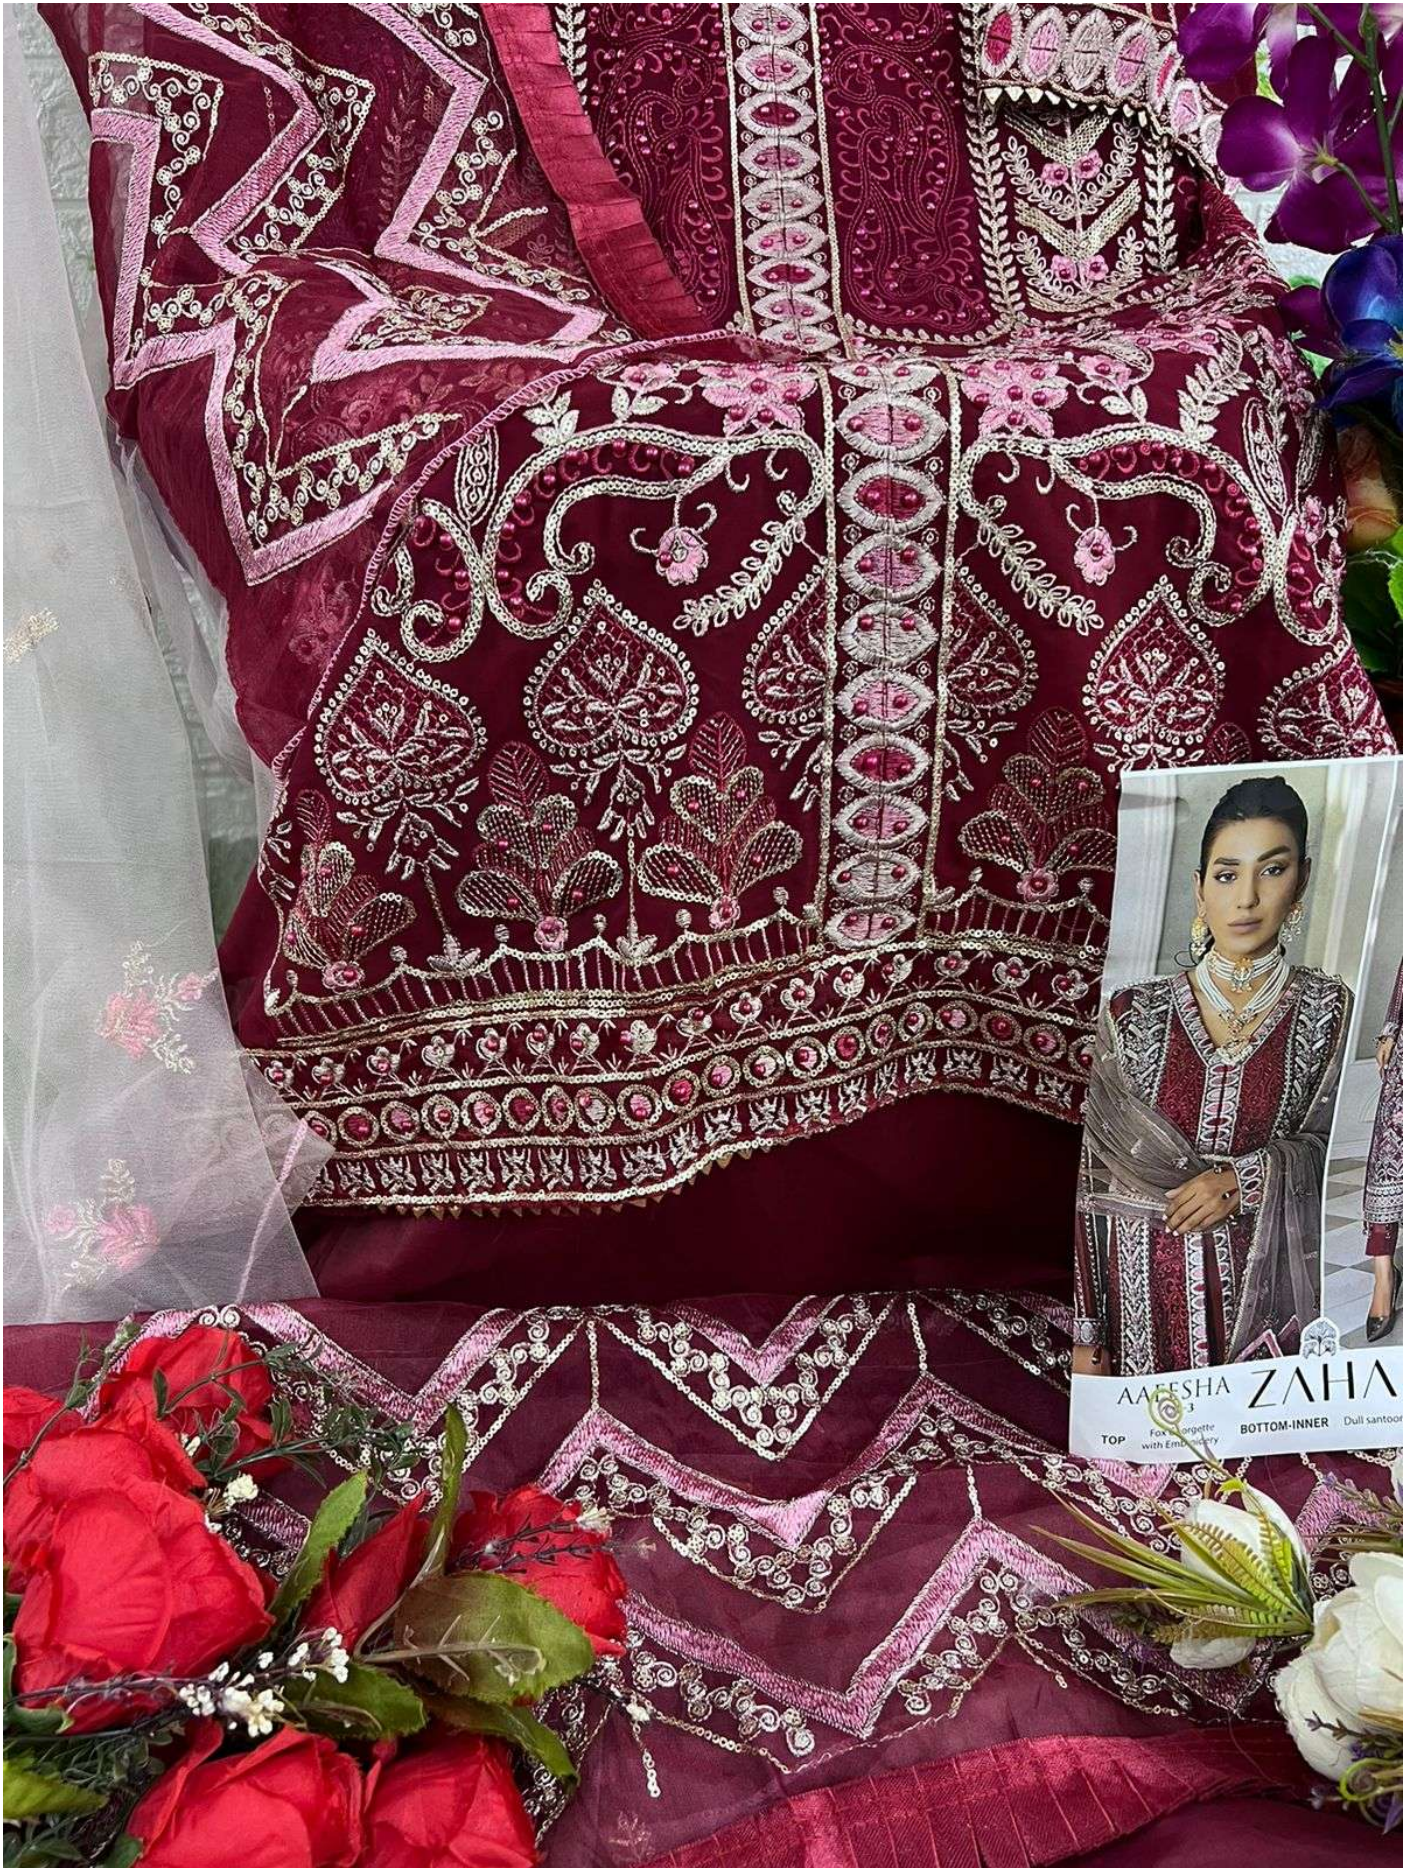

ZAHA

AAEESHA

VOL-3

AAESHA
VOL-3 **ZAHA** D.No.10155
TOP Fox Georgette with Embroidery BOTTOM-INNER Dull santoon DUPATTA Nazam with Embroidery

AAESHA VOL. 3
TOP Fox Georgette with Embroidery
BOTTOM-INNER

AAEESHA VOL-3 ZAHA D.No.10156
TOP Fox Georgette with Embroidery BOTTOM-INNER Dull santon DUPATTA Nazmi with Embroidery

AAEESHA VOL.3 ZAH
TOP Pink Georgette with Embroidery
BOTTOM-INNER

AAEESHA 3 ZAHARA
TOP Fox &orgette with Embroidery
BOTTOM-INNER Dull santoor

AAEESHA VOL-3

ZAHA

TOP Faux Georgette with Embroidery **BOTTOM-INNER** Dull santoon **DUPATTA** Butterfly net