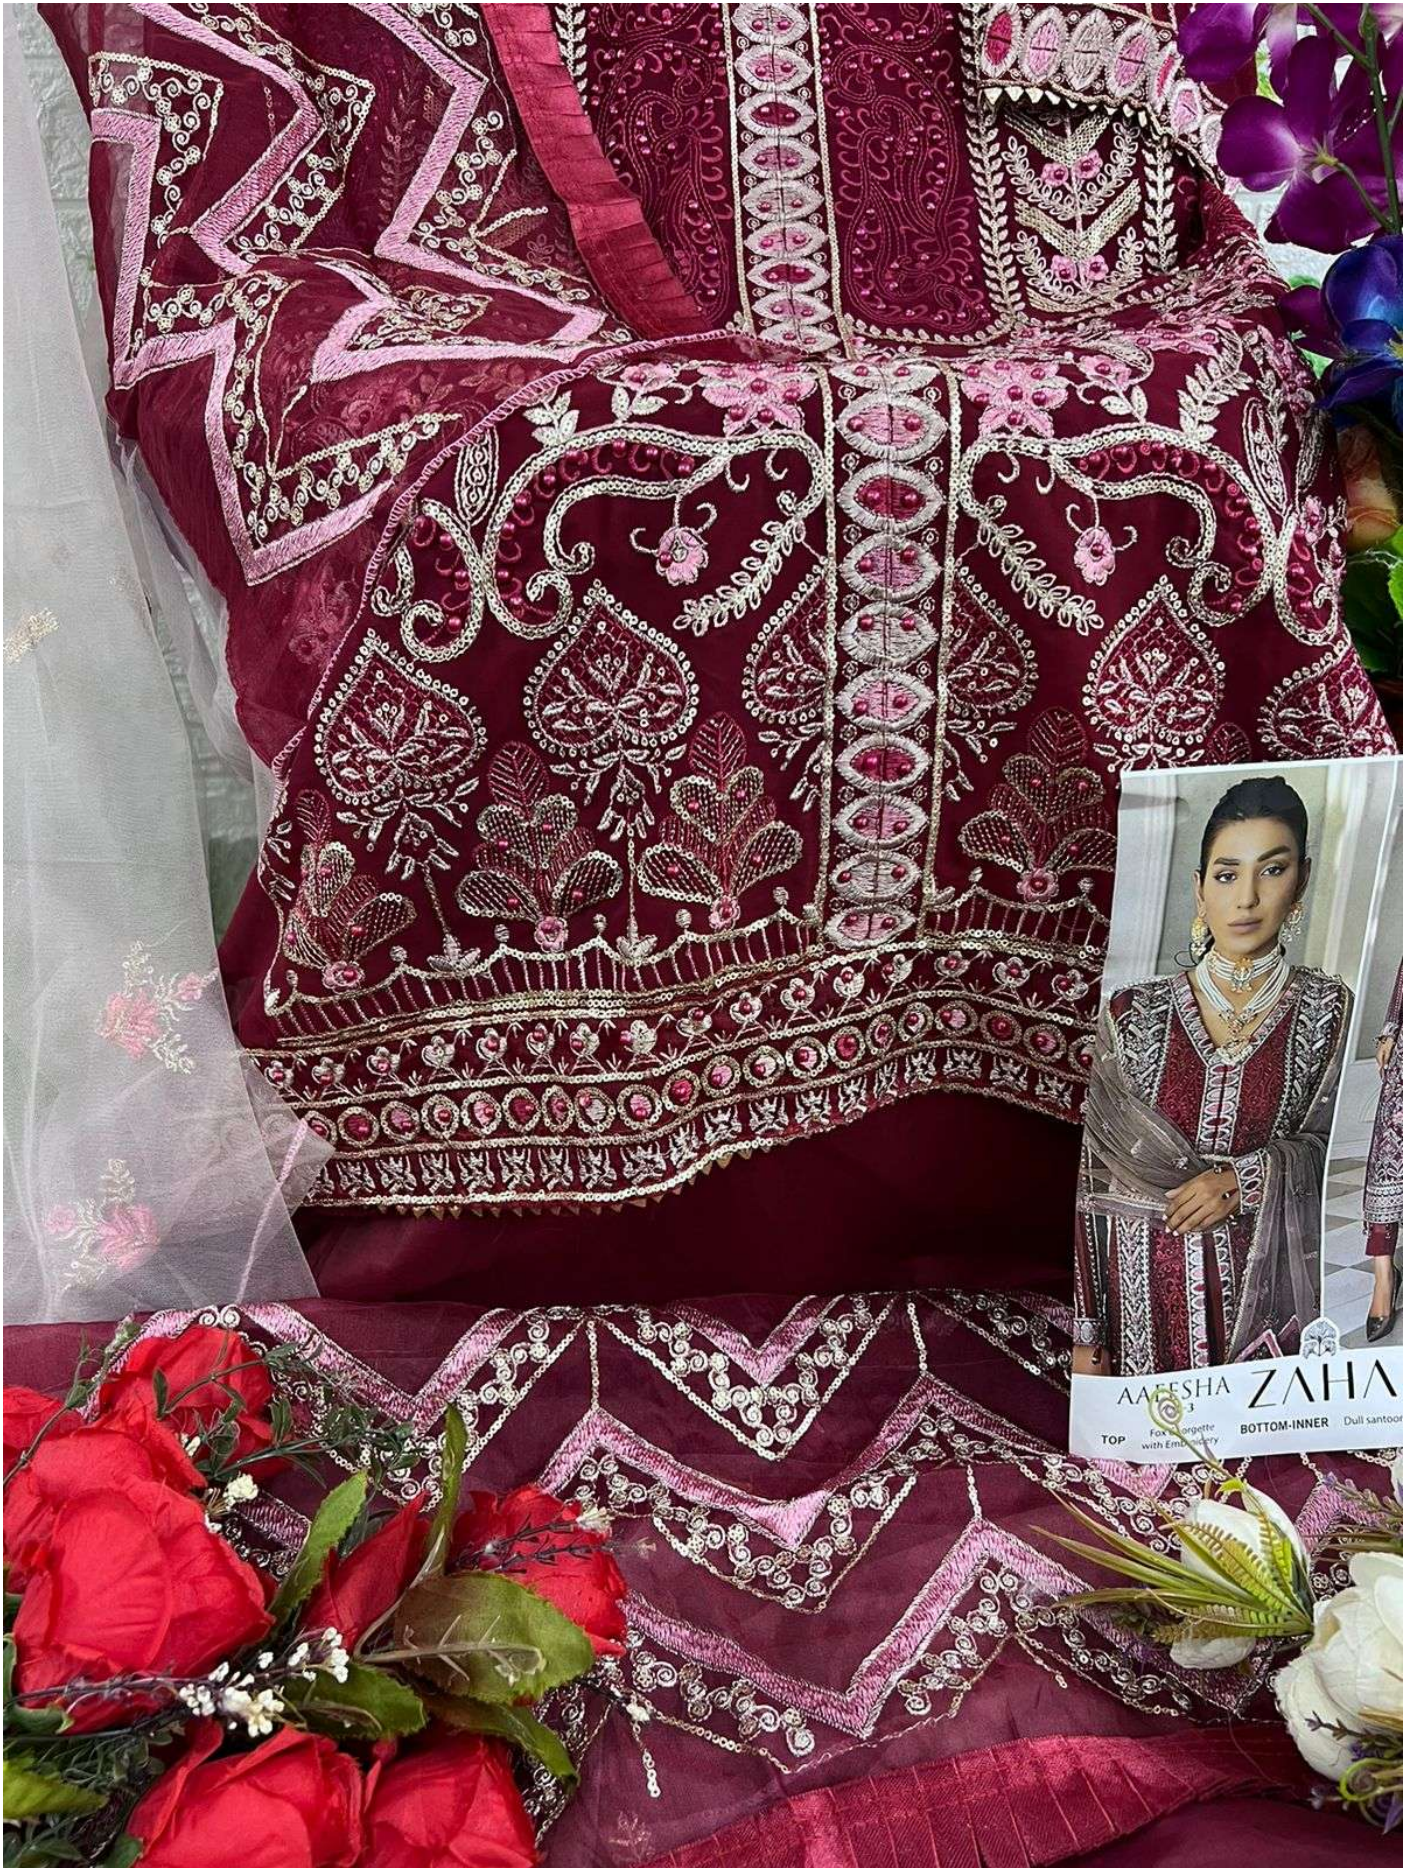

ZAHA

AAEESHA

VOL-3

AAESHA VOL-3 ZAHA D.No.10155
TOP Fox Georgette with Embroidery BOTTOM-INNER Dull santoon DUPATTA Nazam with Embroidery

AAESHA VOL-3
TOP Fox Georgette with Embroidery
BOTTOM-INNER

AAEESHA VOL-3 ZAHA D.No.10156
TOP Fox Georgette with Embroidery BOTTOM-INNER Dull santon DUPATTA Nazmi with Embroidery

AAEESHA 3 ZAHARA
TOP Fox &orgette with Embroidery
BOTTOM-INNER Dull santoor

AAEESHA
VOL-3

ZAHA

TOP Faux Georgette with Embroidery BOTTOM-INNER Dull santoon DUPATTA Butterfly net

10154

10155

10156

10157

ZAHA

D.No.10155

TOP Fox Georgette
with Embroidery

BOTTOM-INNER Dull santoon

DUPATTA Nazmin
with Embroidery