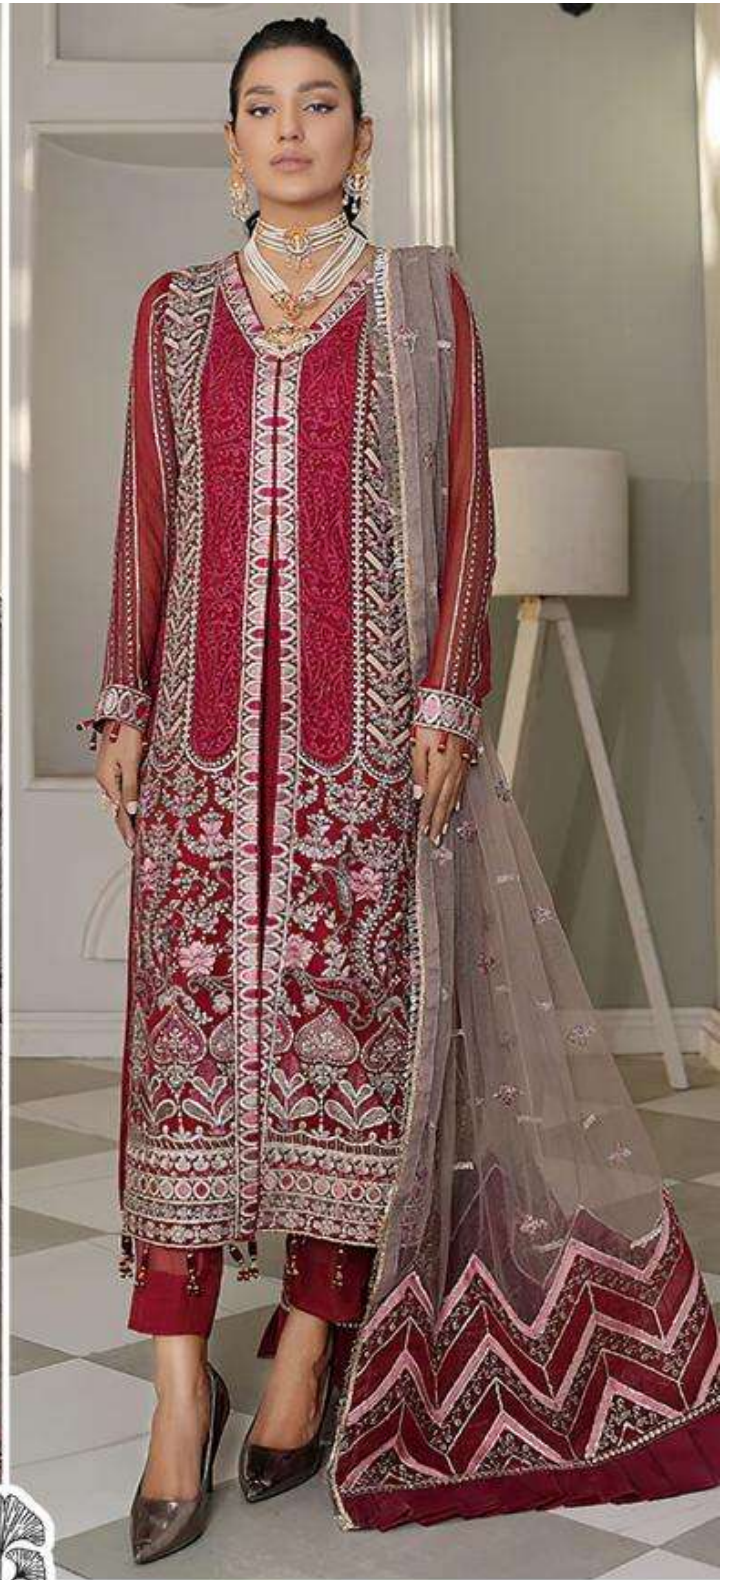

AAEESHA
VOL-3

ZAHA

D.No.10157

TOP Fox Georgette
with Embroidery

BOTTOM-INNER Dull santoon

DUPATTA Butterfly net