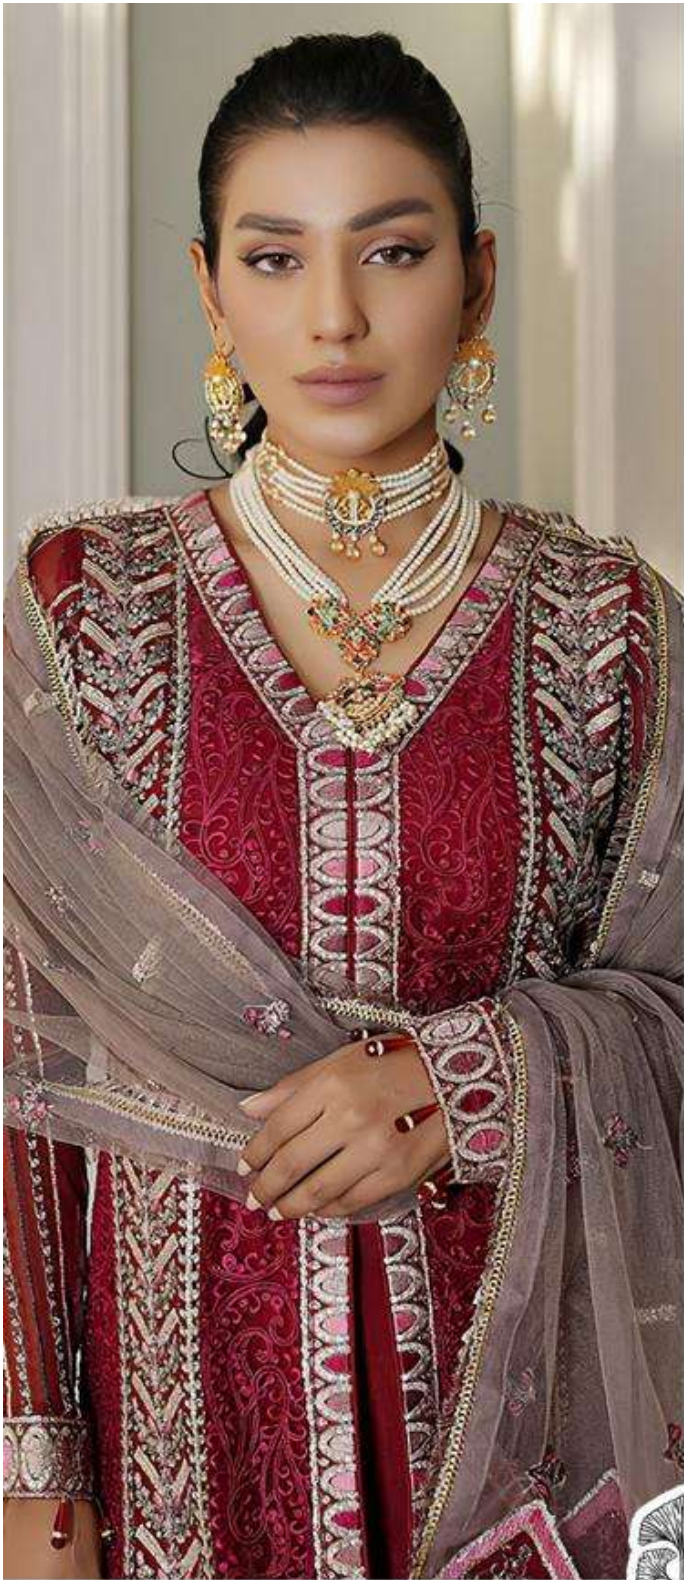

ZAHA

AAEESHA

VOL-3

AAESHA
VOL-3 **ZAHA** D.No.10155
TOP Fox Georgette with Embroidery BOTTOM-INNER Dull santoon DUPATTA Nazam with Embroidery

AAESHA VOL. 3
TOP Fox Georgette with Embroidery
BOTTOM-INNER

AAEESHA VOL-3 ZAHA D.No.10156
TOP Fox Georgette with Embroidery BOTTOM-INNER Dull santon DUPATTA Nazmi with Embroidery

AAEESHA VOL.3 ZAH
TOP Pink Georgette with Embroidery
BOTTOM-INNER

AAEESHA 3 ZAHARA
TOP Fox &orgette with Embroidery
BOTTOM-INNER Dull santoor

AAEESHA VOL-3

ZAHA

TOP Faux Georgette with Embroidery **BOTTOM-INNER** Dull santoon **DUPATTA** Butterfly net

10154

10155

10156

10157

AAEESHA
VOL-3
TOP Fox Couture
BOTTOM LINER

AAEESHA VOL 3
TOP Fox Georgette with Embroidery
BOTTOM-INNE

AAEESHA
VOL-3

ZAHA

D.No.10154

TOP Fox Georgette
with Embroidery

BOTTOM-INNER Dull santoon

DUPATTA Nazmin
with Embroidery

AAEESHA
VOL-3

ZAHA

D.No.10157

TOP Fox Georgette
with Embroidery