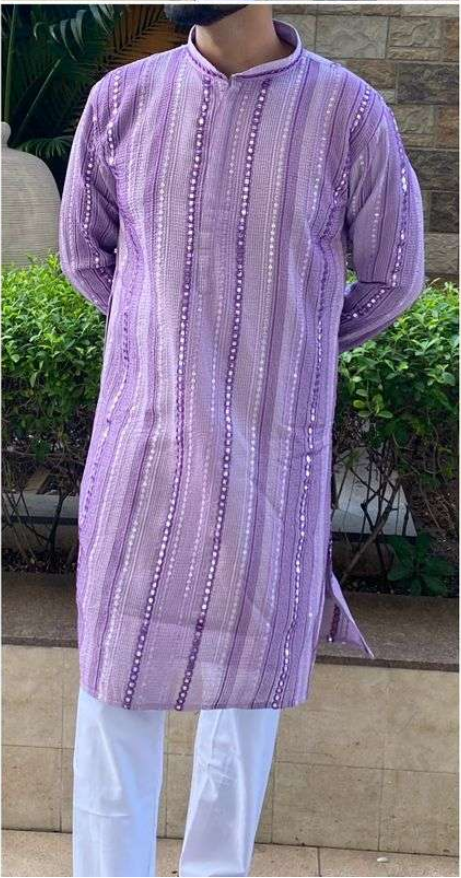

	SIZE CHART		IN INCHES
SIZE	CHEST	KURTA LENGTH	SHOULDER
M	41	39	18
L	43	40	18.5
XL	45	41	19
XXL	47	41	19.5

PhotoGrid