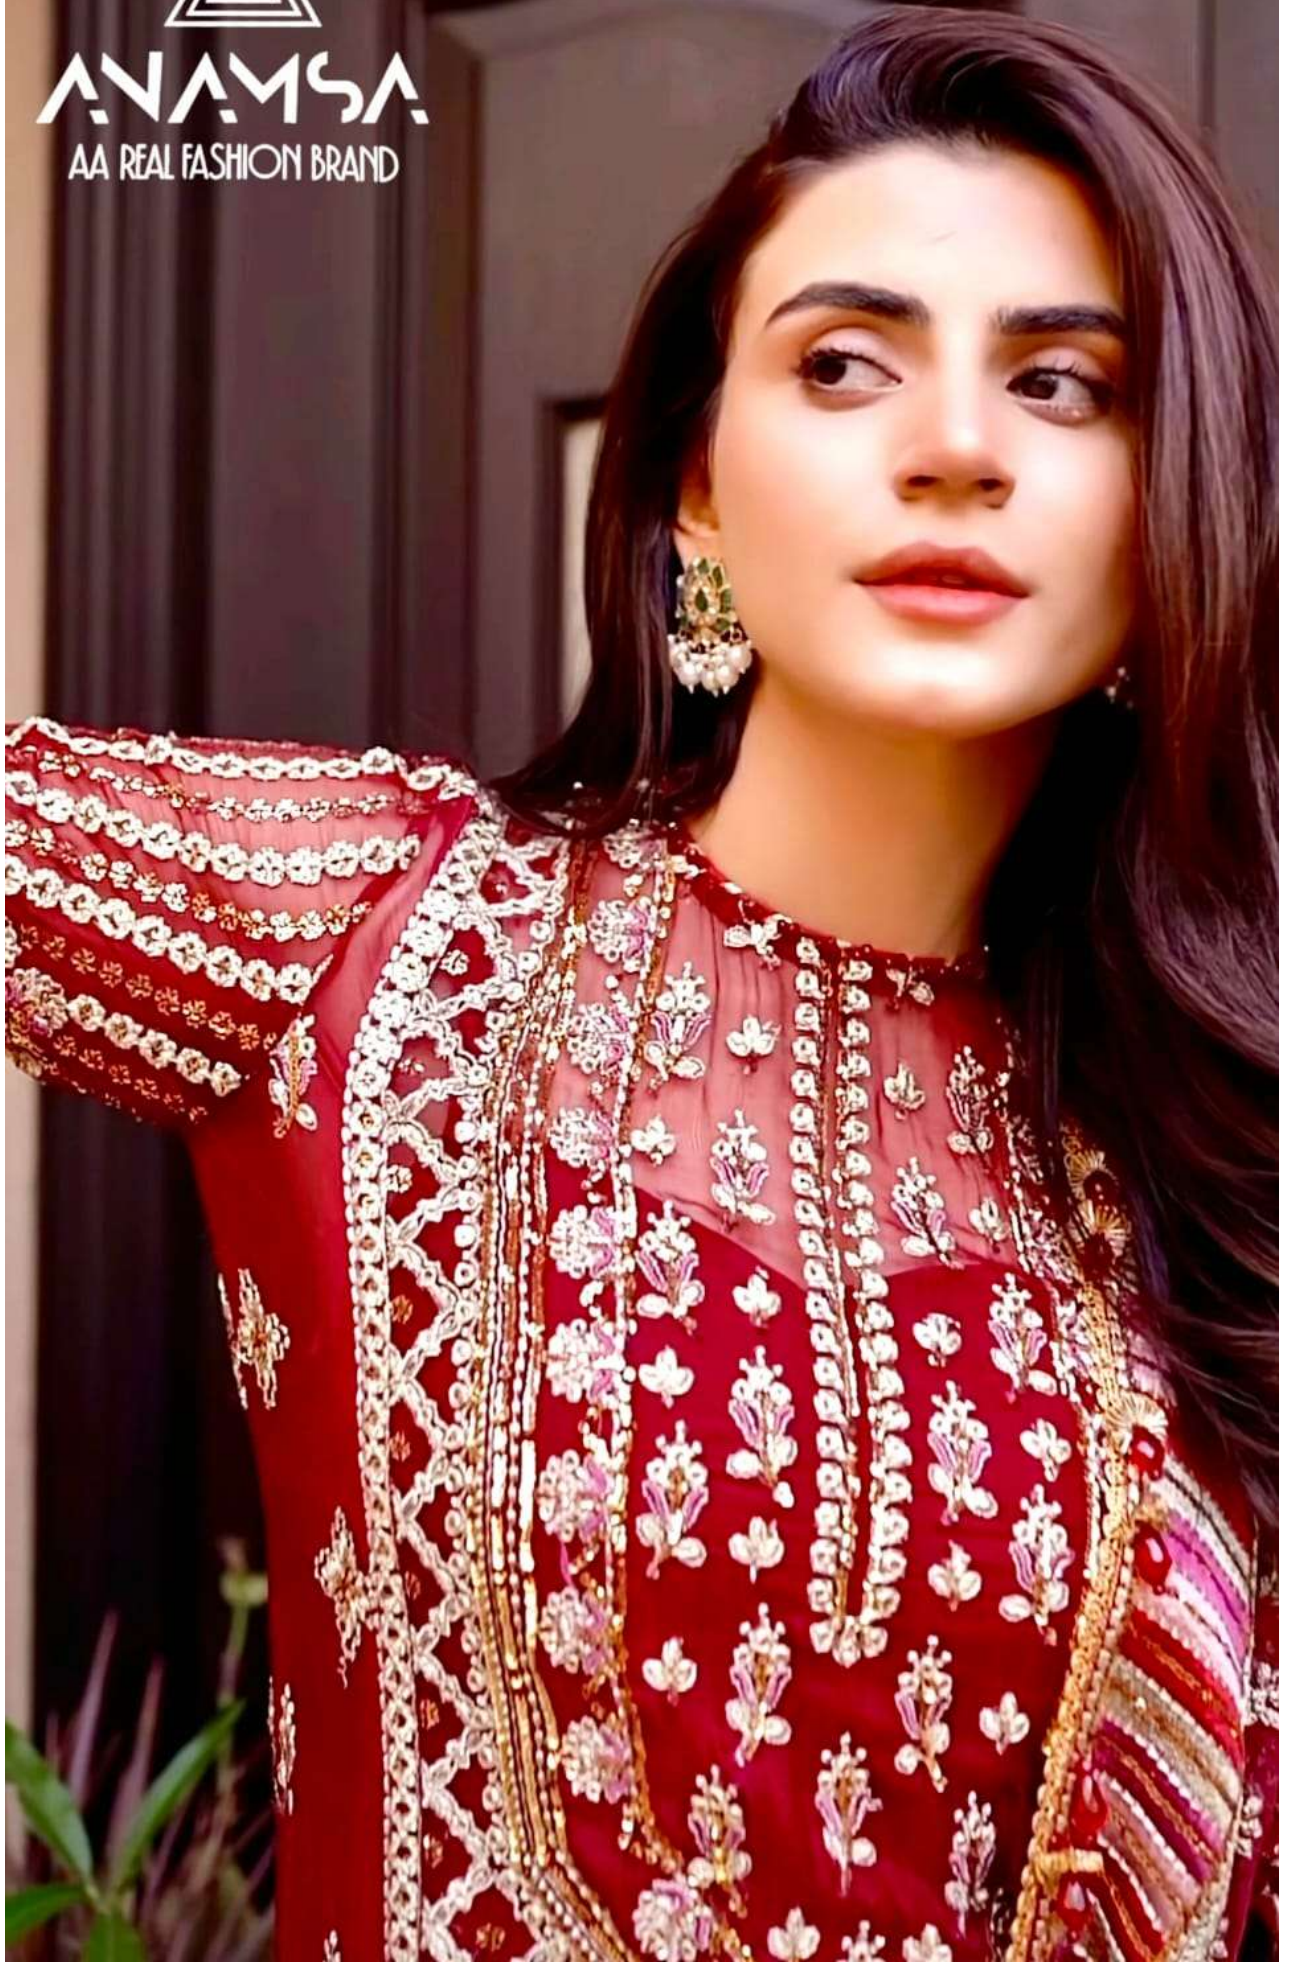

ANAMSA
AA REAL FASHION BRAND

ANAMSA
AA REAL FASHION BRAND

ANAMSA

AA REAL FASHION BRAND

TOP- PURE FOX GEORGETTE WITH HEAVY EMBROIDERY AND SEQUENCE WORK
BOTTOM/INNER- DULL SHANTOON
DUPATTA- PURE FOX GEORGETTE FANCY DUPATTA AND HEAVY EMBROIDERY