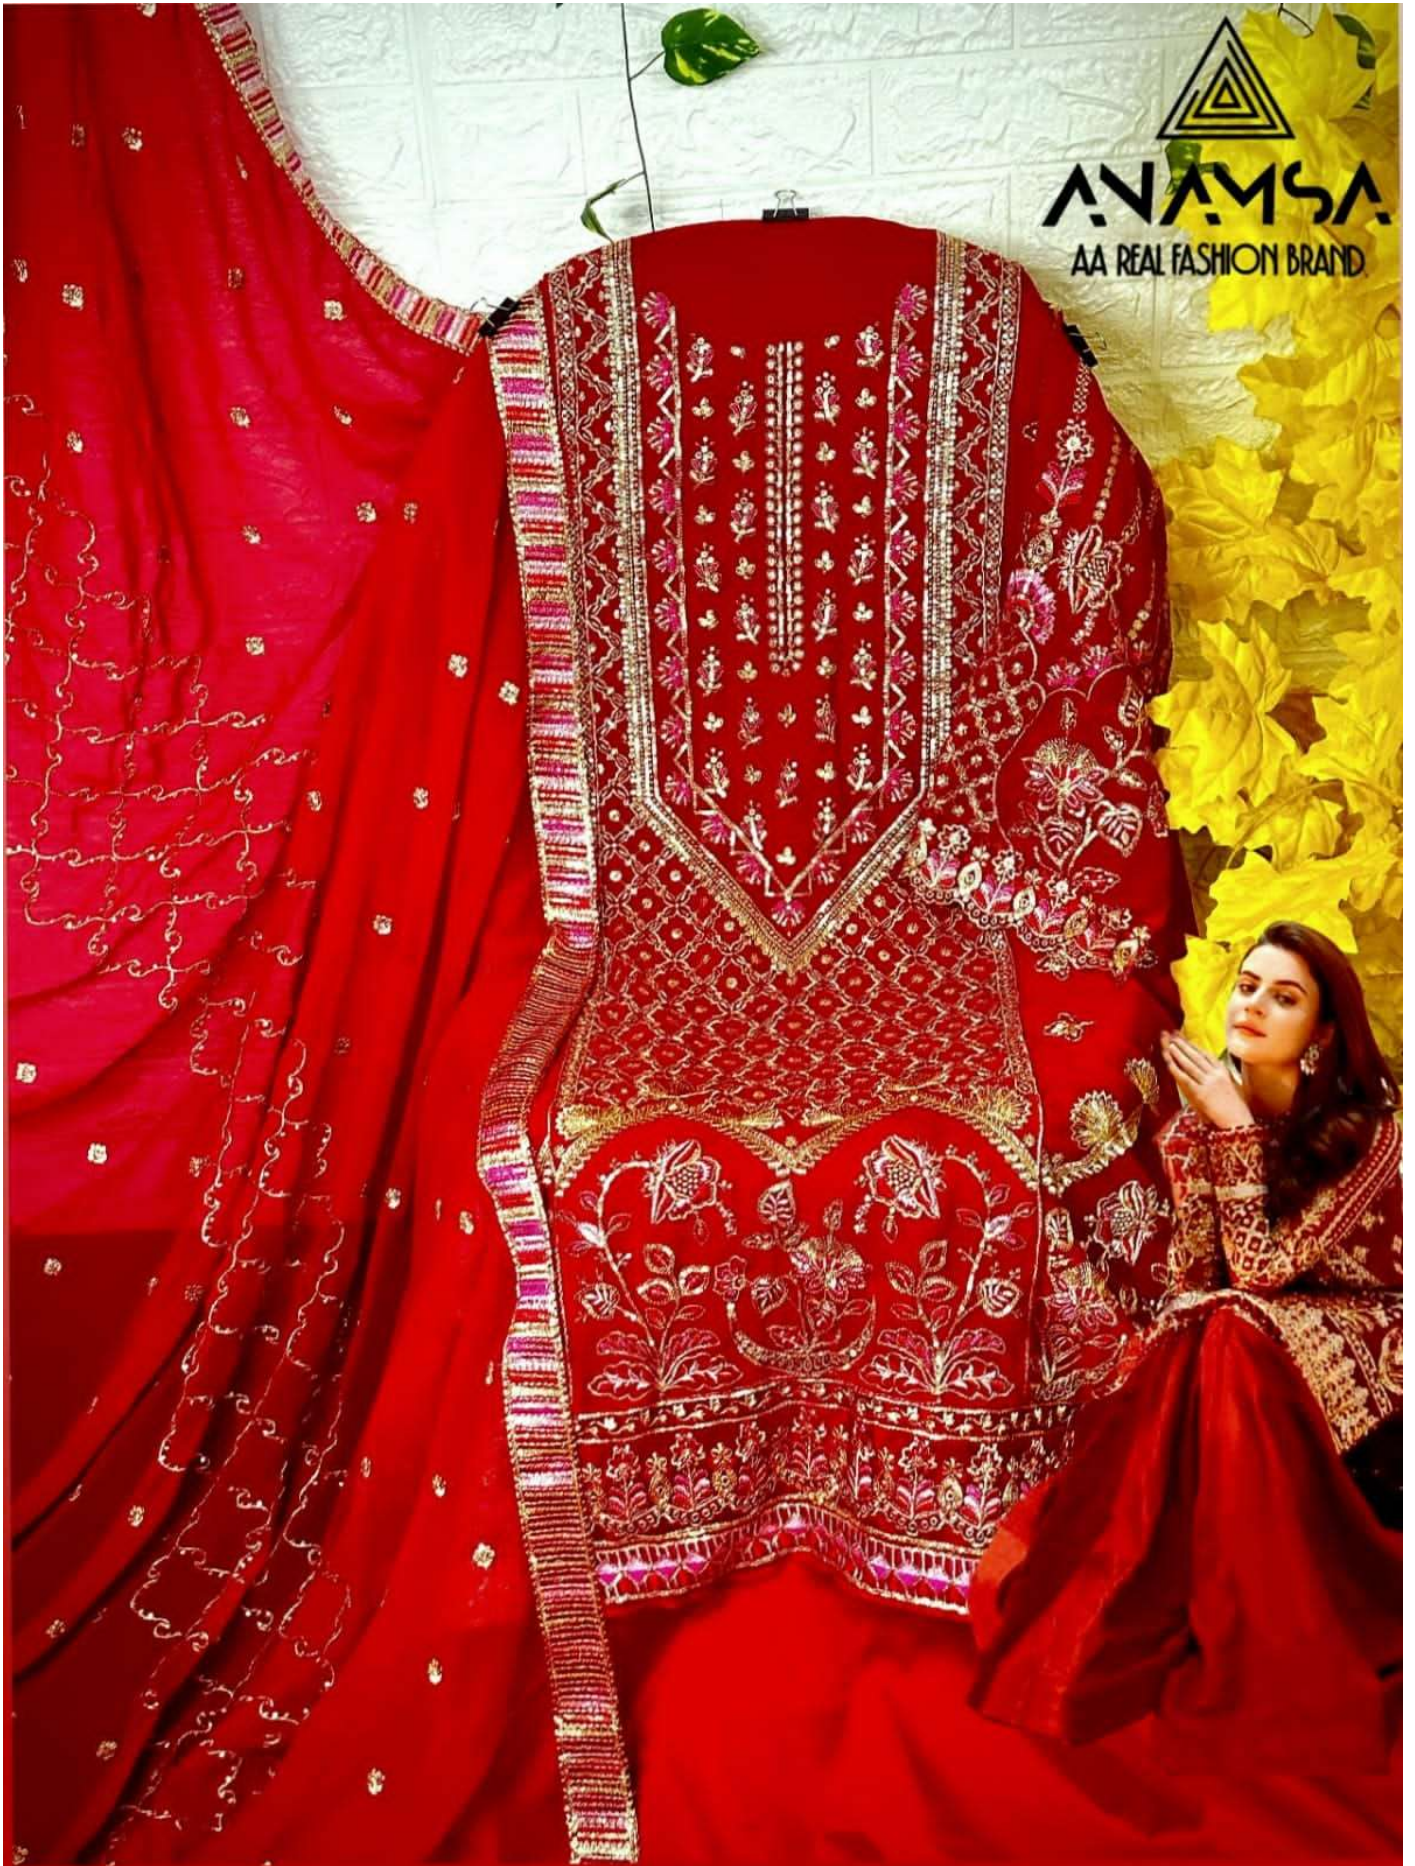

ANAMSA
AA REAL FASHION BRAND

ANAMSA
AA REAL FASHION BRAND

ANAMSA

AA REAL FASHION BRAND

TOP- PURE FOX GEORGETTE WITH HEAVY EMBROIDERY AND SEQUENCE WORK
BOTTOM/INNER- DULL SHANTOON
DUPATTA- PURE FOX GEORGETTE FANCY DUPATTA AND HEAVY EMBROIDERY