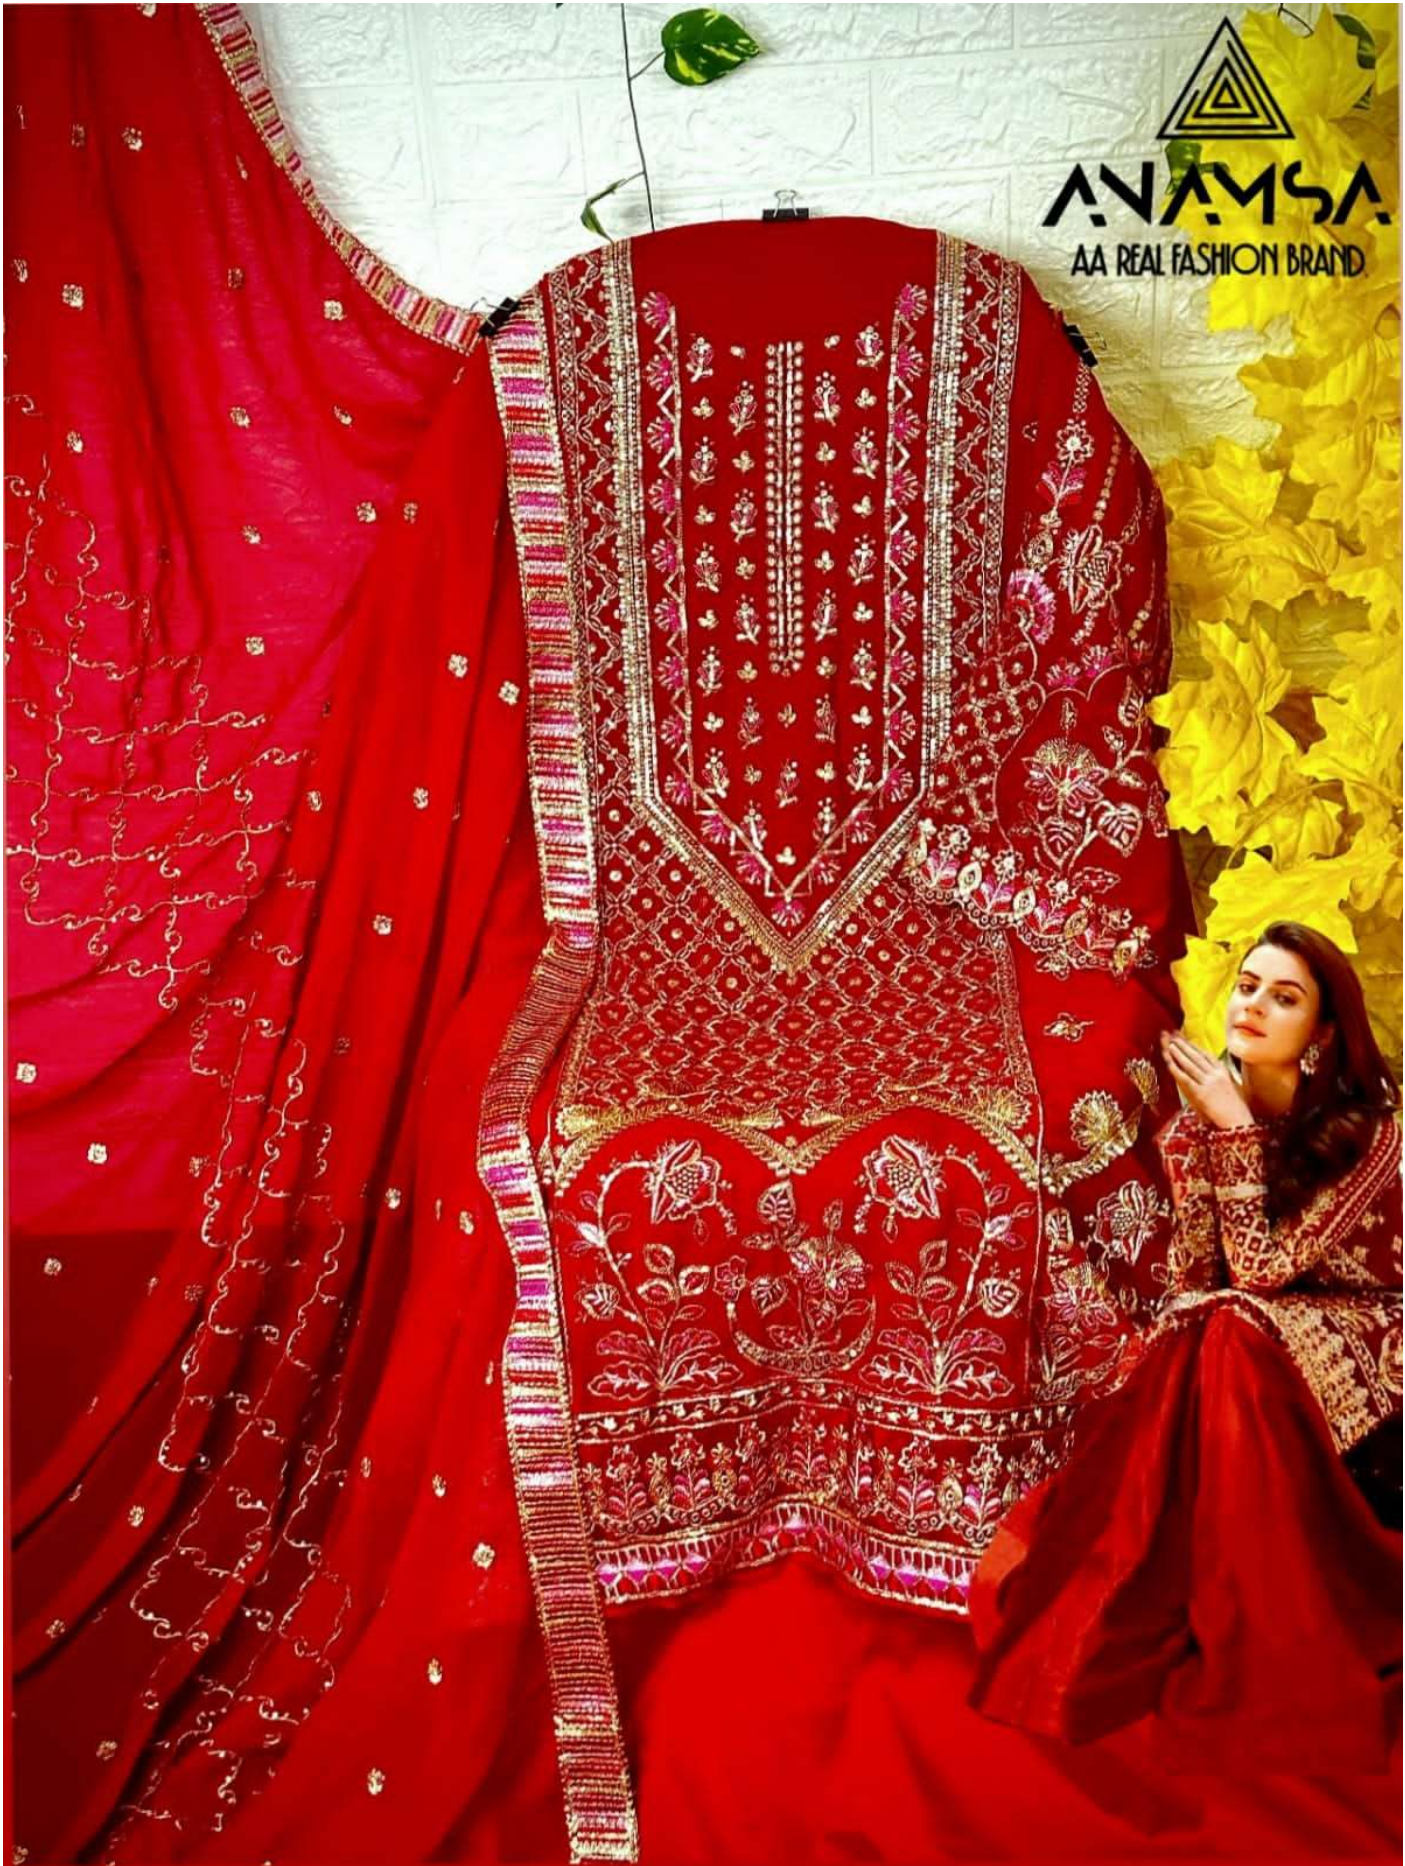

ANAMSA
AA REAL FASHION BRAND

ANAMSA
AA REAL FASHION BRAND

ANAMSA

AA REAL FASHION BRAND

TOP- PURE FOX GEORGETTE WITH HEAVY EMBROIDERY AND SEQUENCE WORK
BOTTOM/INNER- DULL SHANTOON
DUPATTA- PURE FOX GEORGETTE FANCY DUPATTA AND HEAVY EMBROIDERY