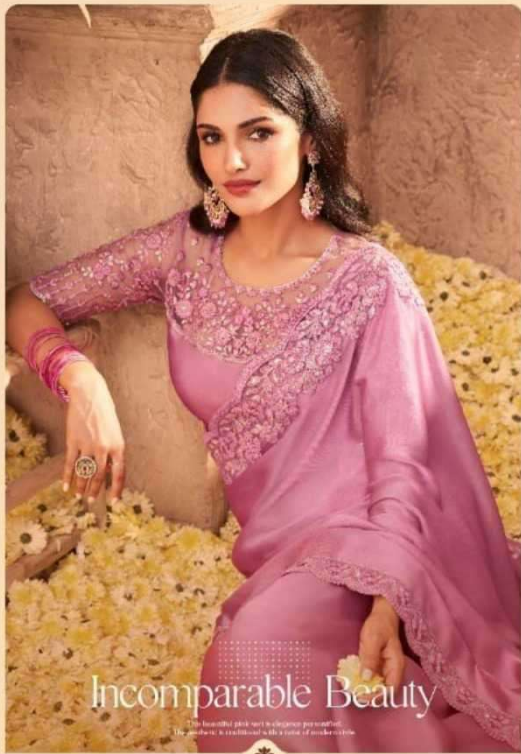

TFH
THE FASHION HUB

Incomparable Beauty

SW-902