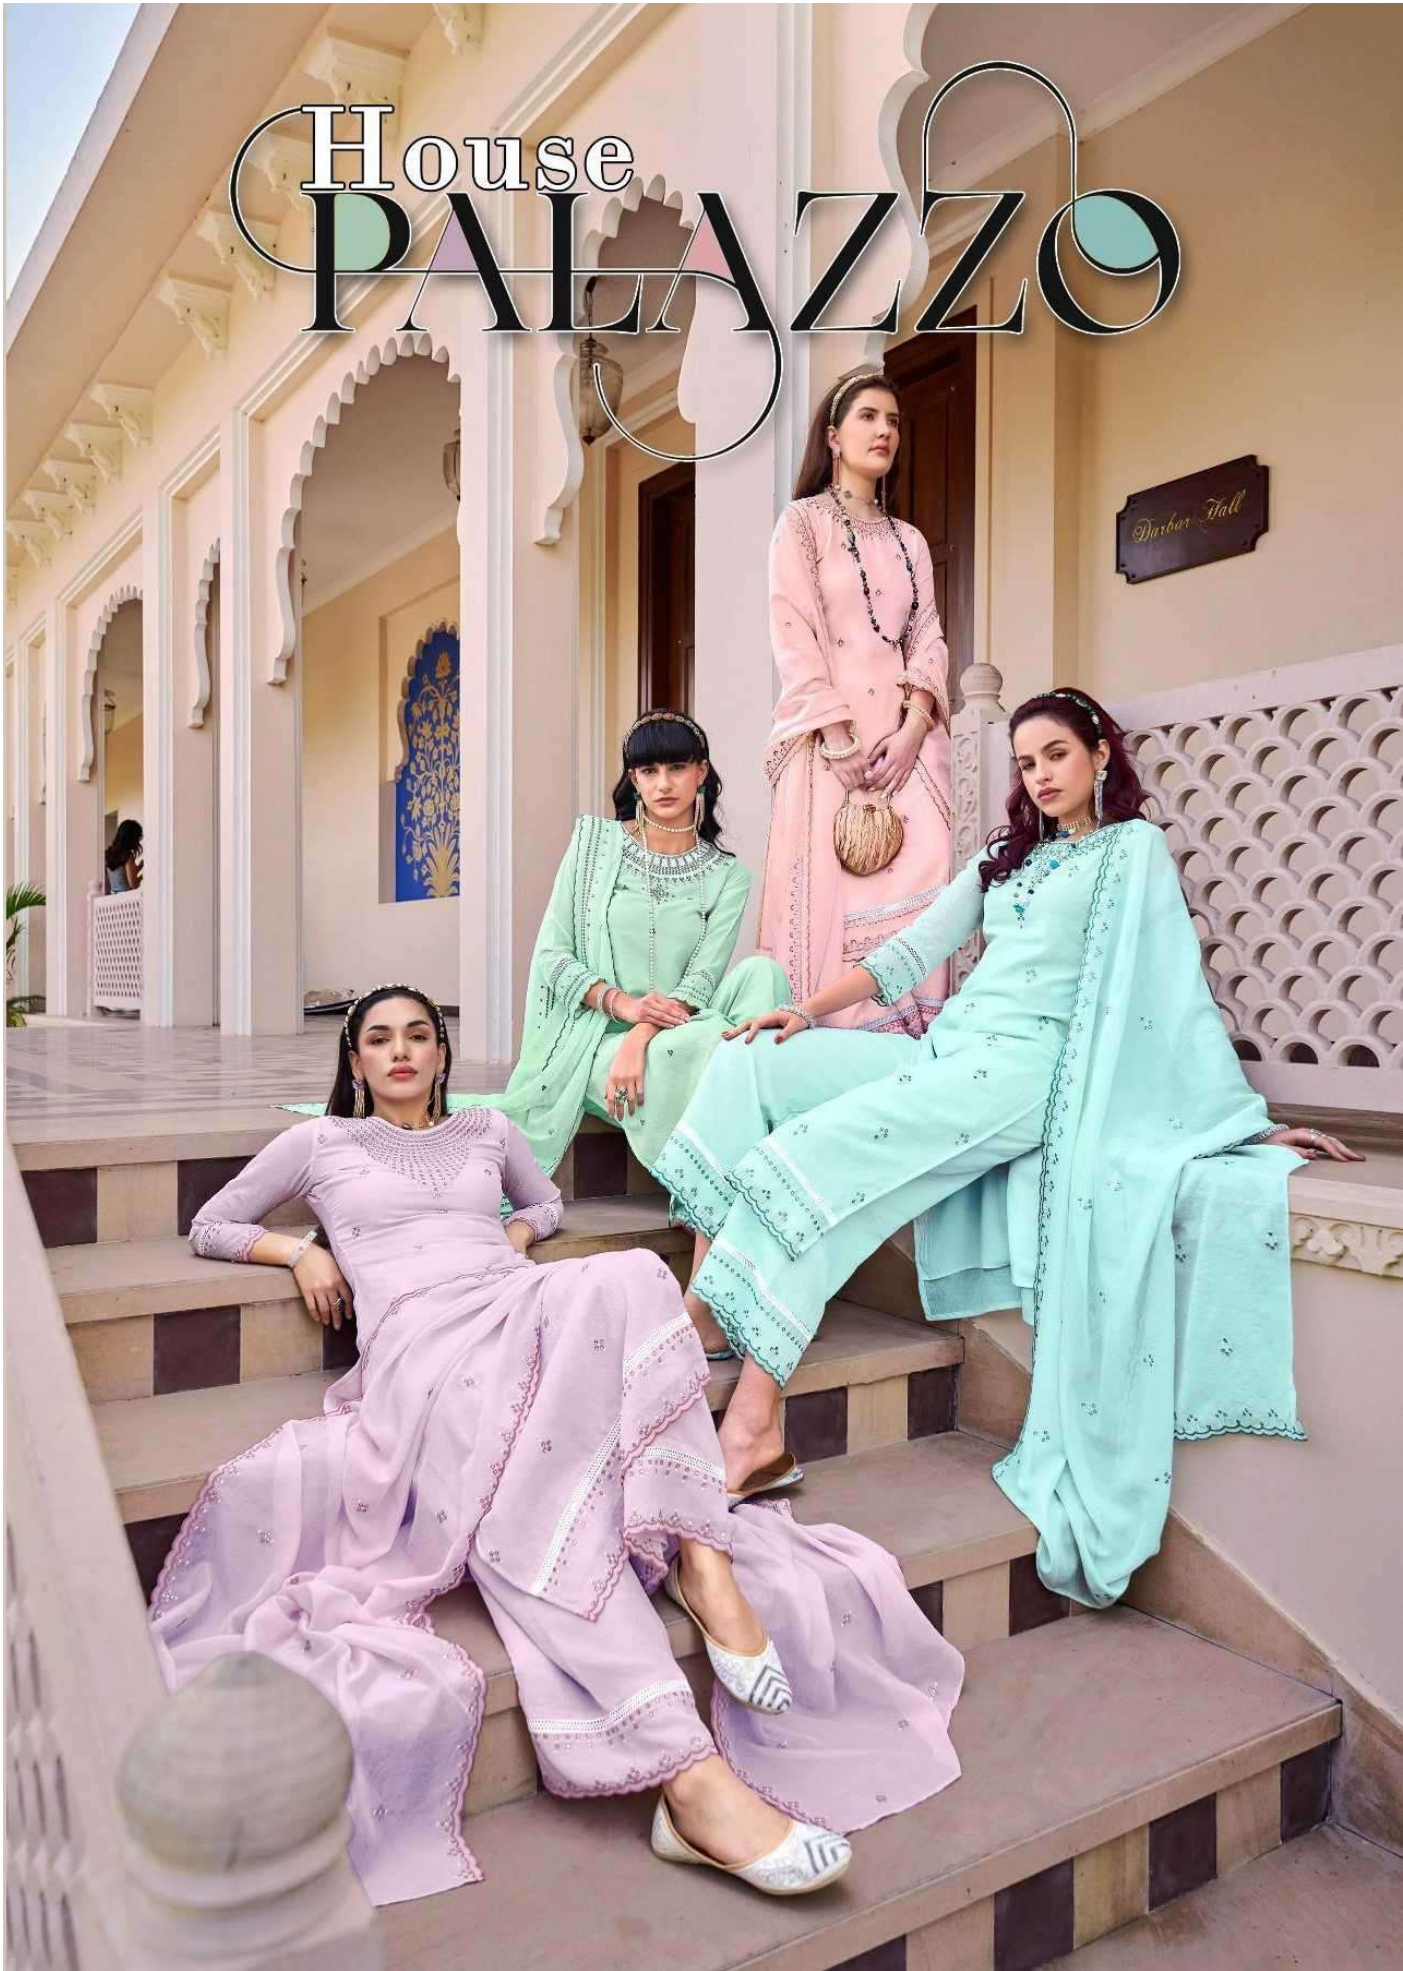

House PALAZZO

Isavasam

• Corporation •

House
PALAZZO

Size M-L-XL-XXL-3XL-4XL-5XL

EID Palazzo Collection

TOP WITH INNER

Crush sweet doll Fabric with inner+Fancy frant & sleeve work+Handwork Nack+chikan Laice.

PALAZZO WITH INNER

Crush sweet doll Fabric with inner+Fancy work & chikan work Laice.

DUPATTA

Crush sweet doll Fabric with Fancy work+cut work dupatta

INNER

Soft butter crep.

IF YOU FEEL GLAD TO BE THERE PEOPLE ARE GLAD TO SEE YOU TOO..