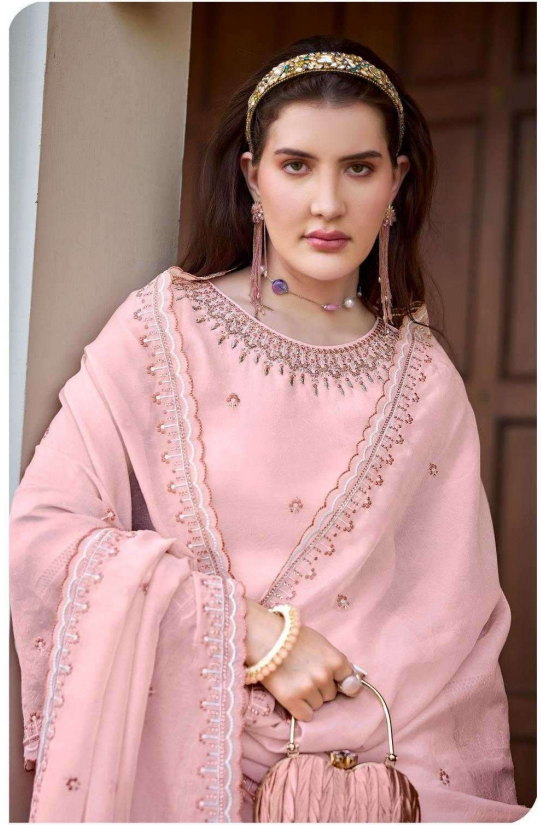

REFRESHES IT'S DRESSES WITH BOLD DESIGN