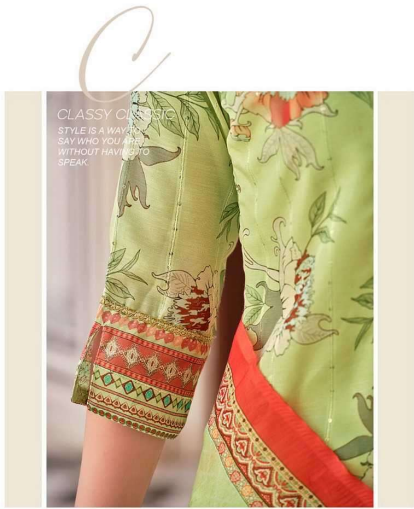

LILY & LALI[®]

GULS PRIDE

A PRODUCT OF *friona* GROUP

MEHNOOR

LILY&LALI[®]
GULS PRIDE
A PRODUCT OF **WIONA** GROUP

TRADITIONAL FLAIR

THE WOMAN IS THE
MOST PERFECT
DOLL THAT WE
HAVE DRESSED
WITH COLORS AND
ADMIRATION

EMBROIDERY ON MASLIN SILK

***** DUPATTA *****

MASLIN SILK DIGITAL PRINT

***** PANT *****

AFGHANI PANT ON ROMAL SILK

***** SIZES *****

M, L, XL, XXL, 3XL

NOTE - POCKET INSIDE THE PANT