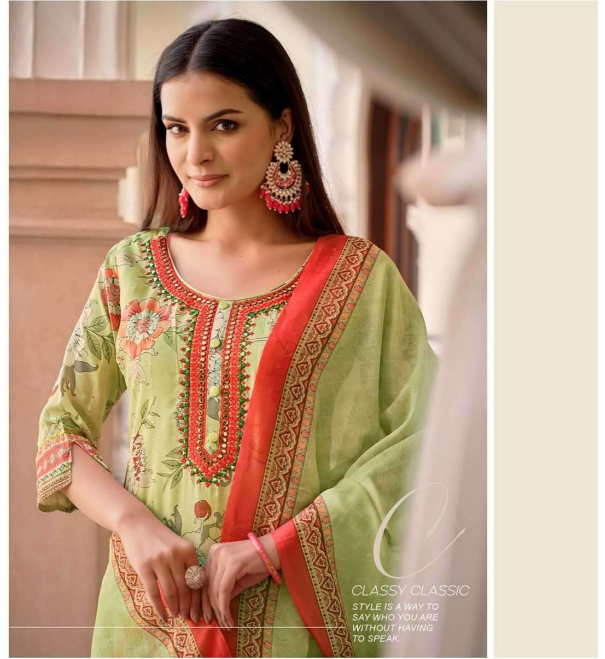

15911

LILY&LALI
GULS PRIDE
A PRODUCT OF **STONIS** GROUP

LILY&LALI®
GULS PRIDE
A PRODUCT OF **WIONA** GROUP

CLASSIC CLASSIC
STYLE IS A WAY TO
SAY WHO YOU ARE
WITHOUT HAVING
TO SPEAK

15913

CLASSY CLASSIC
STYLE IS A WAY TO
SAY WHO YOU ARE
WITHOUT HAVING
TO SPEAK.