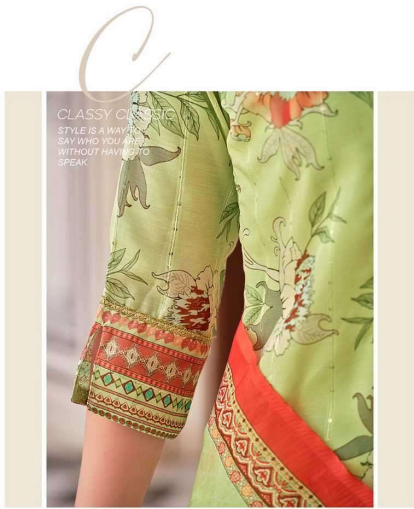

LILY&LALI[®]

GULS PRIDE

A PRODUCT OF *friona* GROUP

MEHNOOR

LILY&LALI[®]
GULS PRIDE
A PRODUCT OF **Wona** GROUP

TRADITIONAL FLAIR
THE WOMAN IS THE
MOST PERFECT
DOLL THAT WE
HAVE DRESSED
WITH COLORS AND
ADMIRATION

EMBROIDERY ON MASLIN SILK

***** DUPATTA *****

MASLIN SILK DIGITAL PRINT

***** PANT *****

AFGHANI PANT ON ROMAL SILK

***** SIZES *****

M, L, XL, XXL, 3XL

NOTE - POCKET INSIDE THE PANT