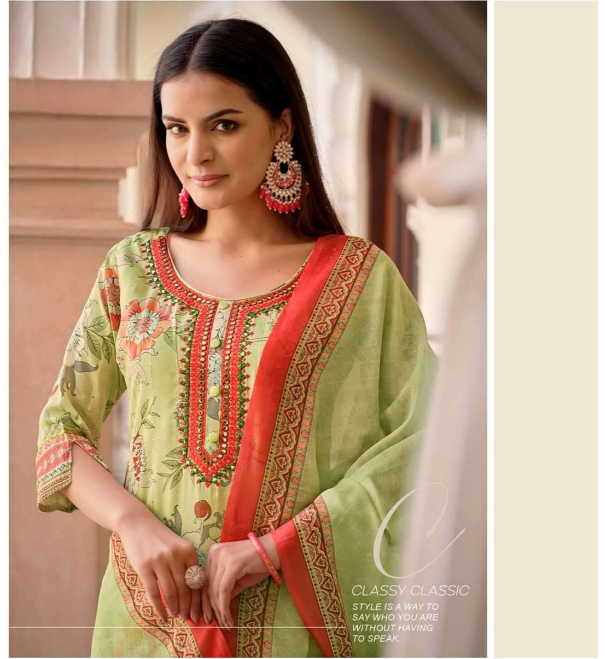

CLASSY CLASSIC
STYLE IS A WAY TO
SAY WHO YOU ARE
WITHOUT HAVING
TO SPEAK.

LILY&LALI®
GULS PRIDE
A PRODUCT OF VIONA GROUP