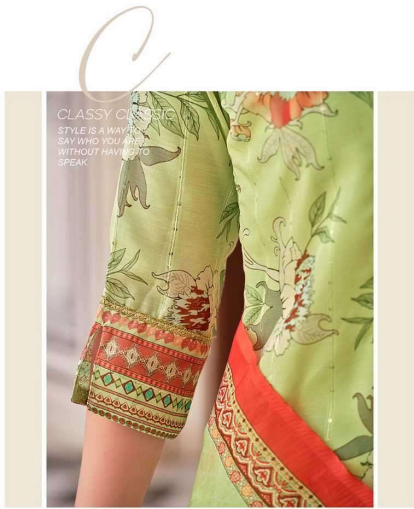

LILY & LALI[®]

GULS PRIDE

A PRODUCT OF *friona* GROUP

MEHNOOR

LILY&LALI[®]
GULS PRIDE
A PRODUCT OF **Wona** GROUP

TRADITIONAL FLAIR

THE WOMAN IS THE
MOST PERFECT
DOLL THAT WE
HAVE DRESSED
WITH COLORS AND
ADMIRATION

EMBROIDERY ON MASLIN SILK

***** DUPATTA *****

MASLIN SILK DIGITAL PRINT

***** PANT *****

AFGHANI PANT ON ROMAL SILK

***** SIZES *****

M, L, XL, XXL, 3XL

NOTE - POCKET INSIDE THE PANT