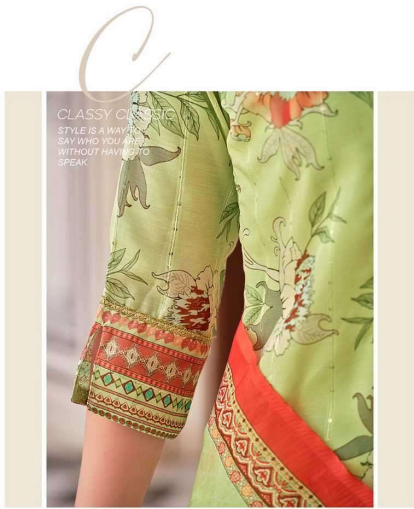

# MEHNOOR

LILY&LALI<sup>®</sup>  
GULS PRIDE  
A PRODUCT OF **WIONA** GROUP

TRADITIONAL FLAIR

THE WOMAN IS THE  
MOST PERFECT  
DOLL THAT WE  
HAVE DRESSED  
WITH COLORS AND  
ADMIRATION

CLASSY CLASSIC  
STYLE IS A WAY TO  
SAY WHO YOU ARE  
WITHOUT HAVING TO  
SPEAK