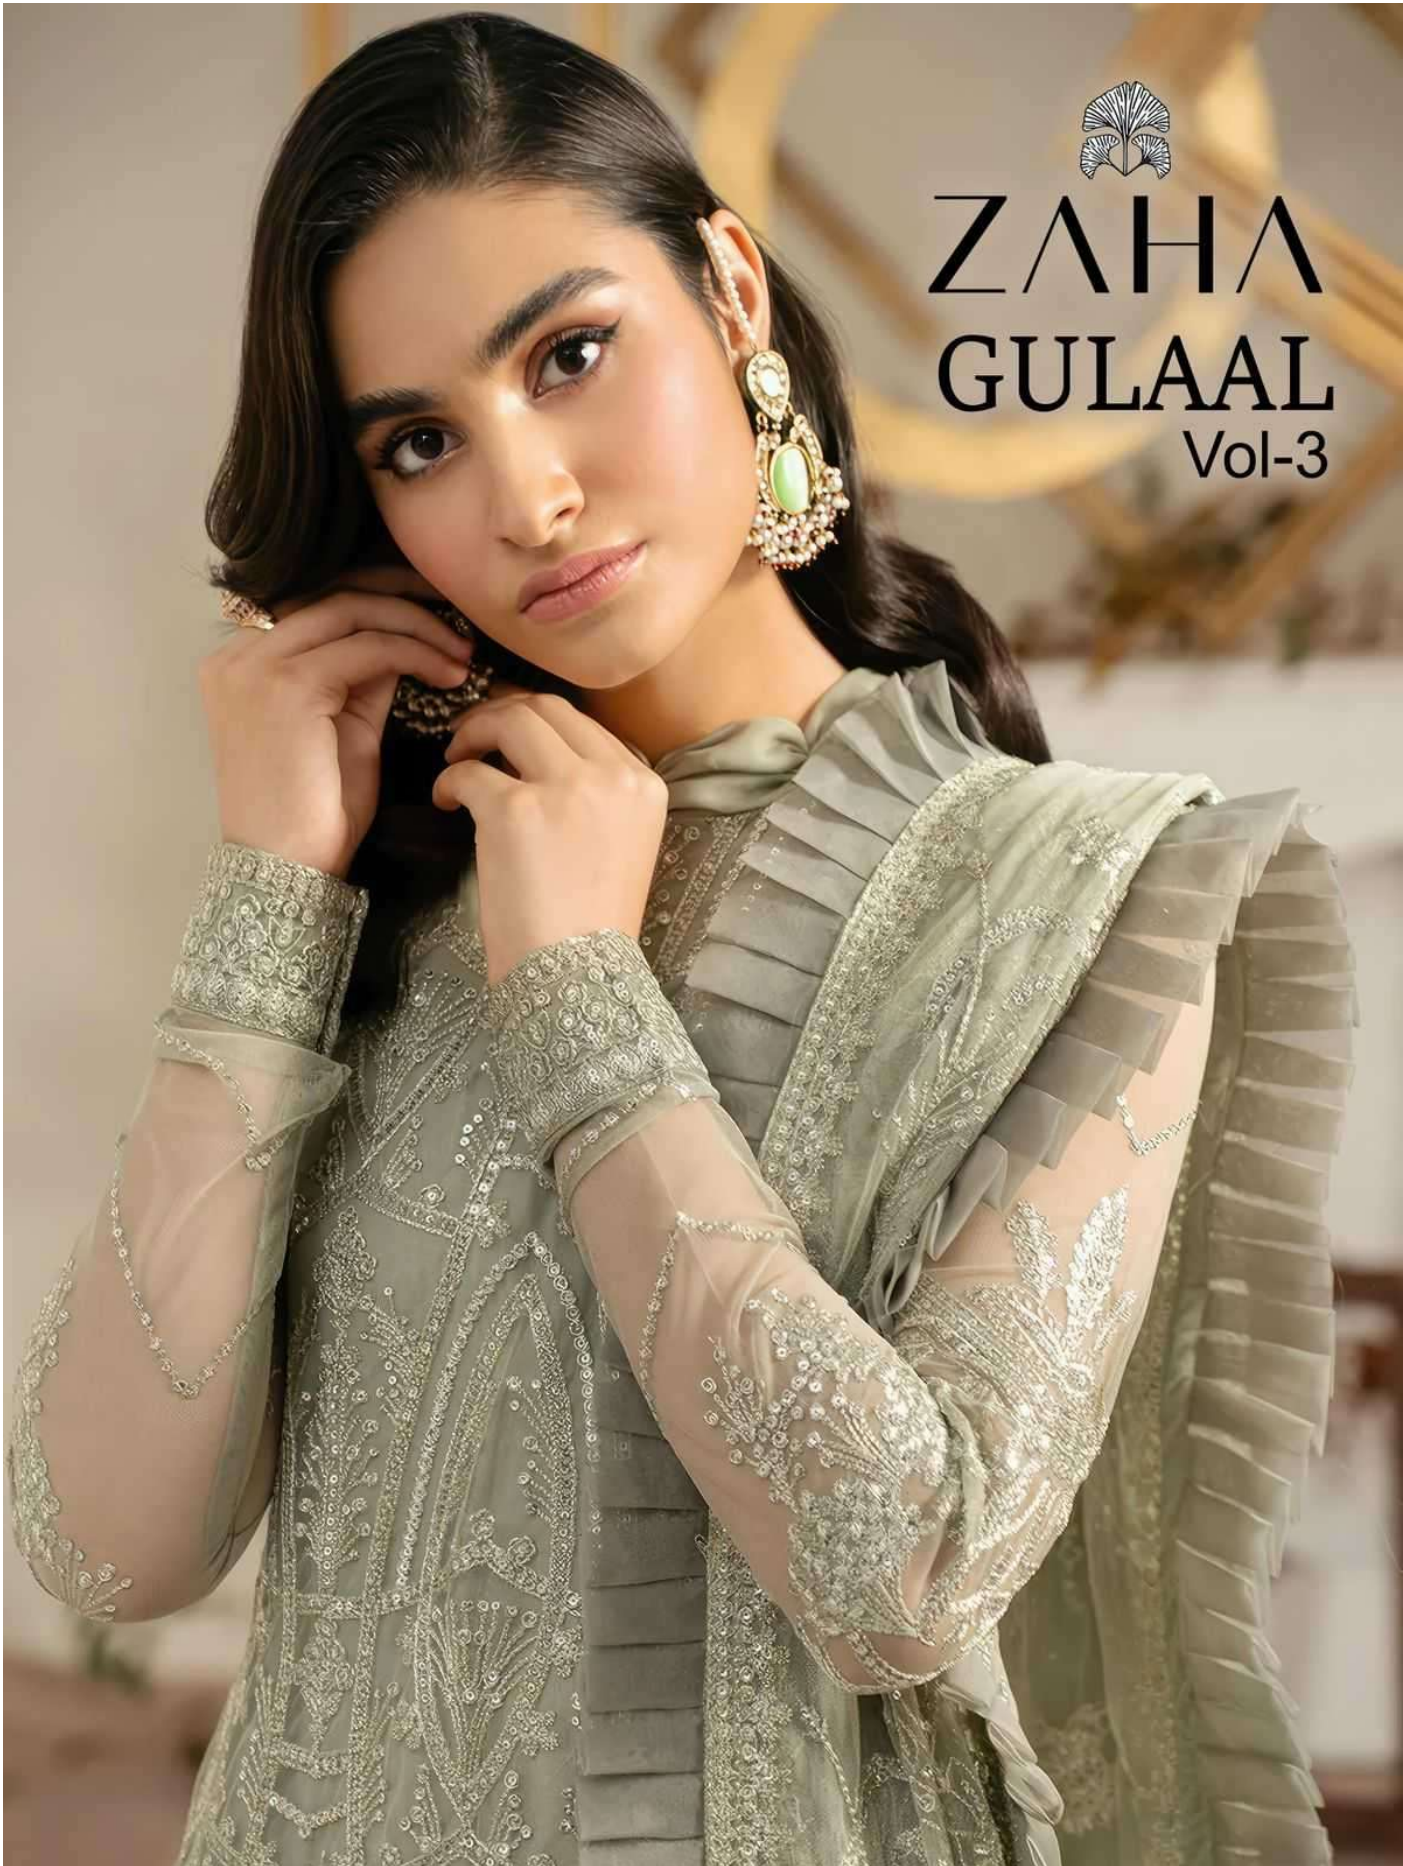

ZAHA  
GULAAL  
Vol-3

**GULAAL**  
Vol-3

**ZAHA**

D.No.10261

**TOP** Faux Georgette  
with Embroidery

**BOTTOM-INNER** Dull Santoon

**DUPATTA** Nazmin with  
Embroidery

  
**ZAHA**

**GULAAL**  
Vol-3

**TOP**

Faux Georgette with  
Embroidery

**BOTTOM-INNER**

Dull santoon

**DUPATTA**

Nazmin  
with Embroidery

10260

# ZAHA GULAAL Vol-3

**GULAAL**  
Vol-3

**ZAHA**

D.No.10260

**TOP** Faux Georgette  
with Embroidery

**BOTTOM-INNER** Dull Santoon

**DUPATTA** Nazmin with  
Embroidery

**GULAAL**  
Vol-3  
TOP Faux Georgette with Embroidery