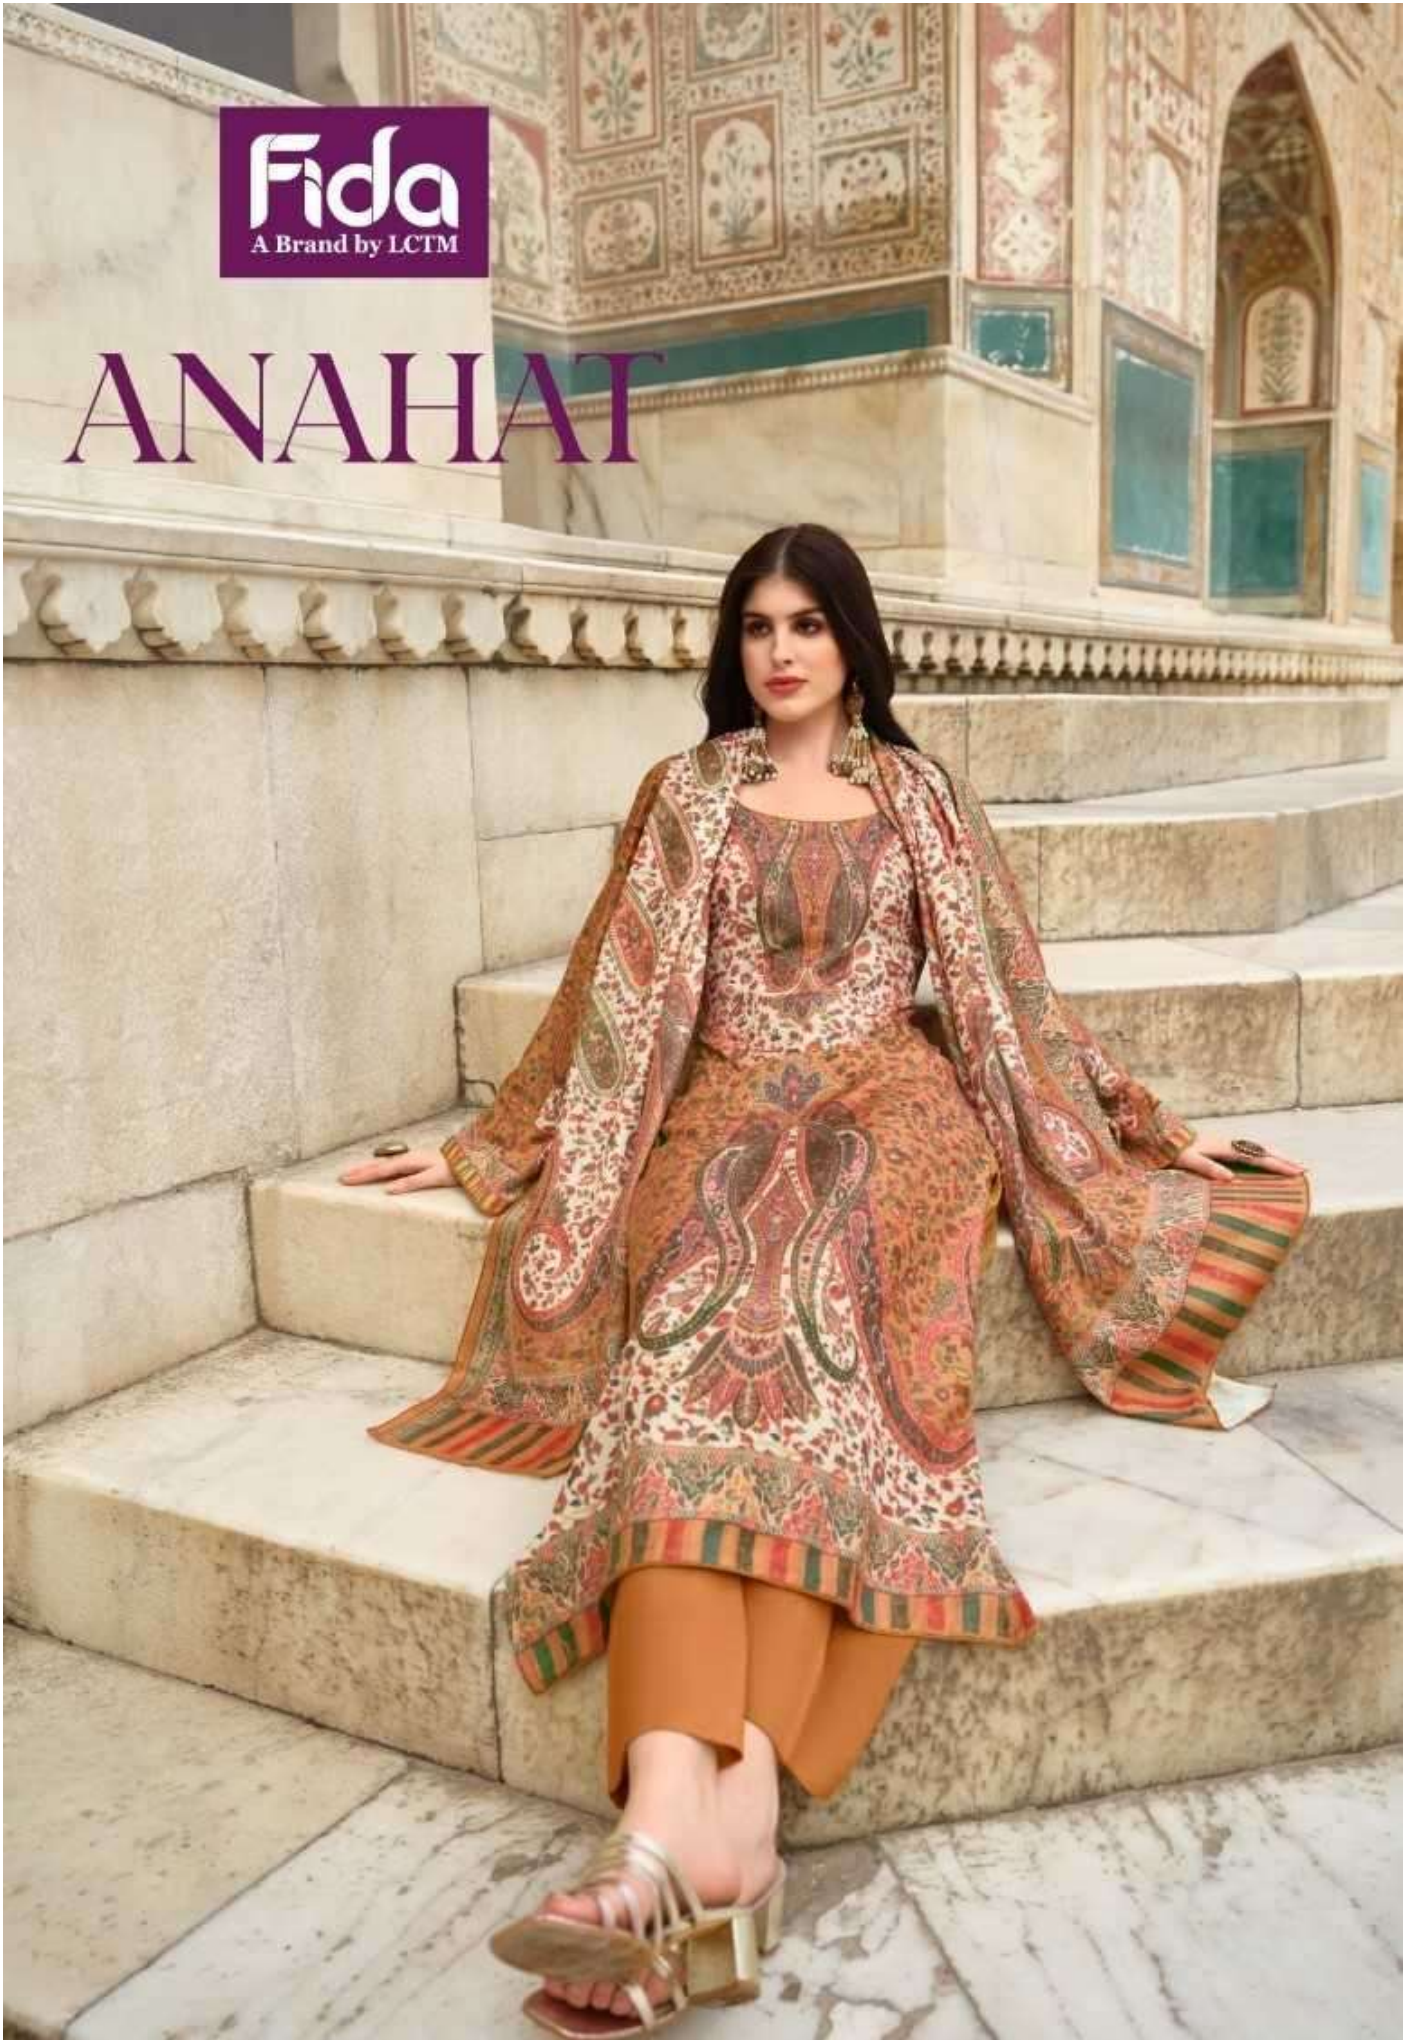

Fida
A Brand by LCTM

ANAHAAT