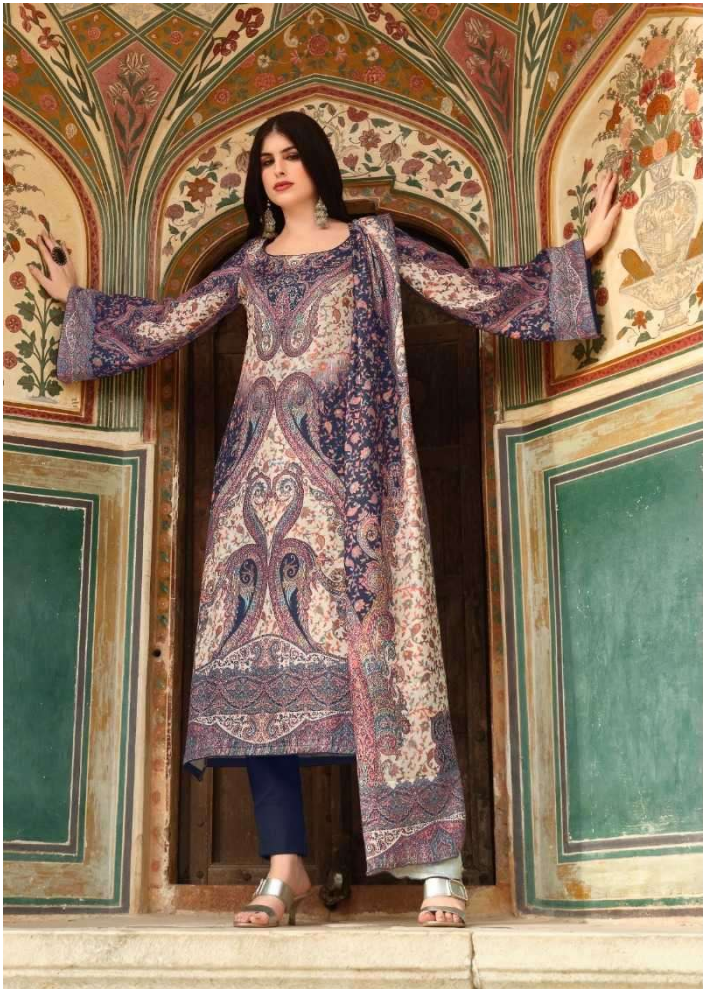

ANAHAAT

TOP : DIGITAL BLENDED VOILE COTTON

BOTTOM : 50S COTTON SOLID

DUPATTA : DIGITAL SOFT COTTON

Fida
A Brand by LCTH

1004

Fida
A Brand by LCTM

1005
☀️