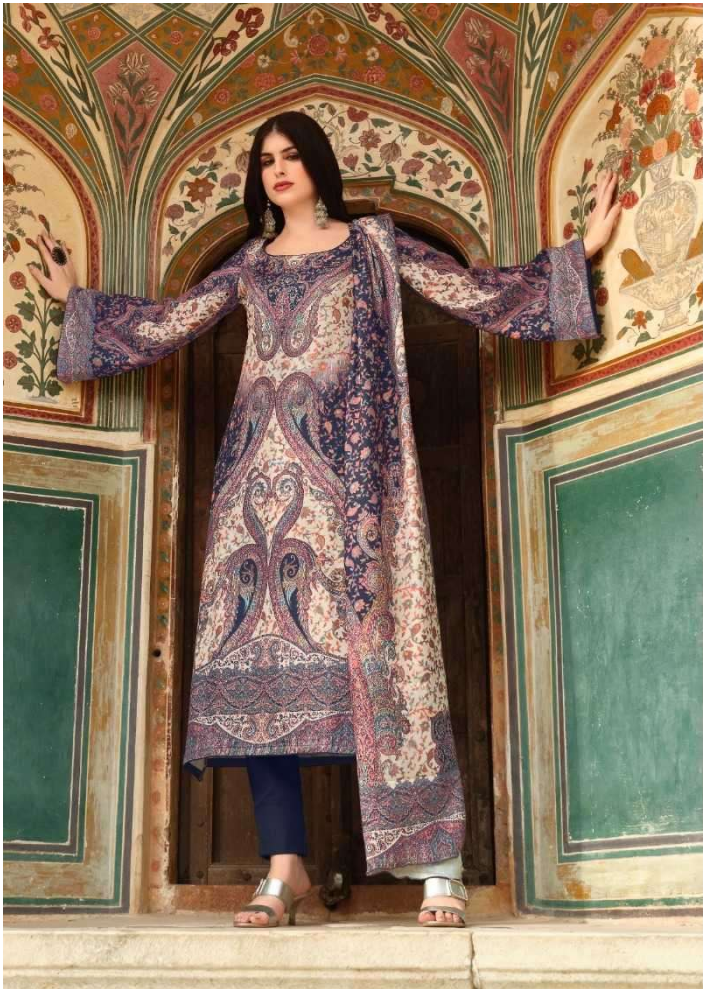

Fida
A Brand by LCTM

ANAHAAT

TOP : DIGITAL BLENDED VOILE COTTON

BOTTOM : 50S COTTON SOLID

DUPATTA : DIGITAL SOFT COTTON

Fida
A Brand by LCTH

1004

Fida
A Brand by LCTM