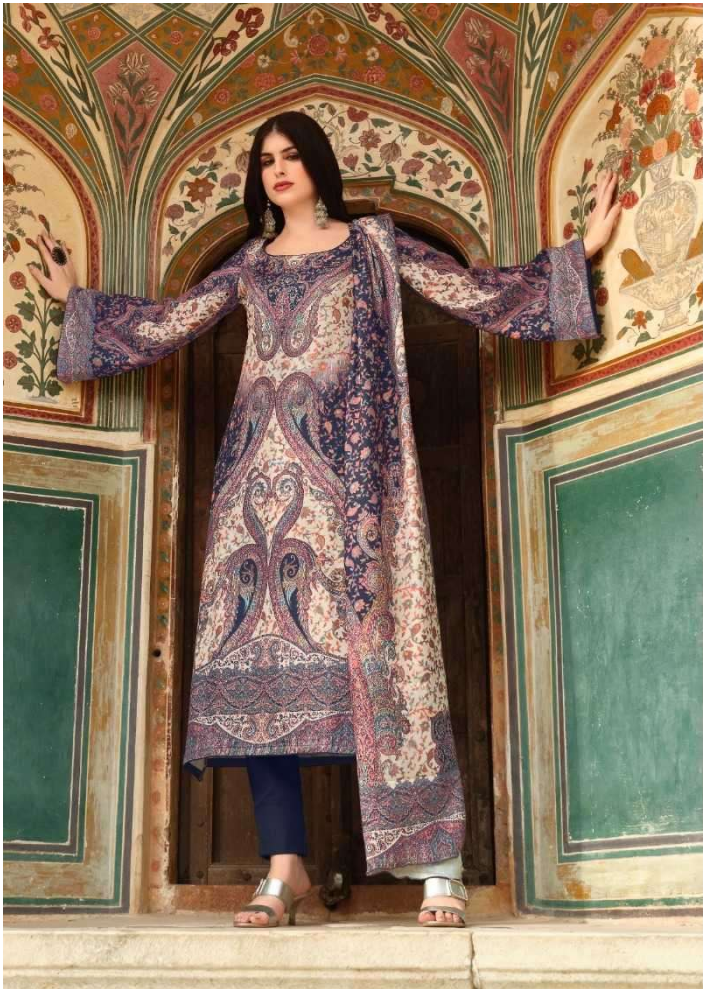

Fida
A Brand by LCTM

ANAHAAT

TOP : DIGITAL BLENDED VOILE COTTON

BOTTOM : 50S COTTON SOLID

DUPATTA : DIGITAL SOFT COTTON

Fida
A Brand by L'CH

1004

Fida
A Brand by LCTM