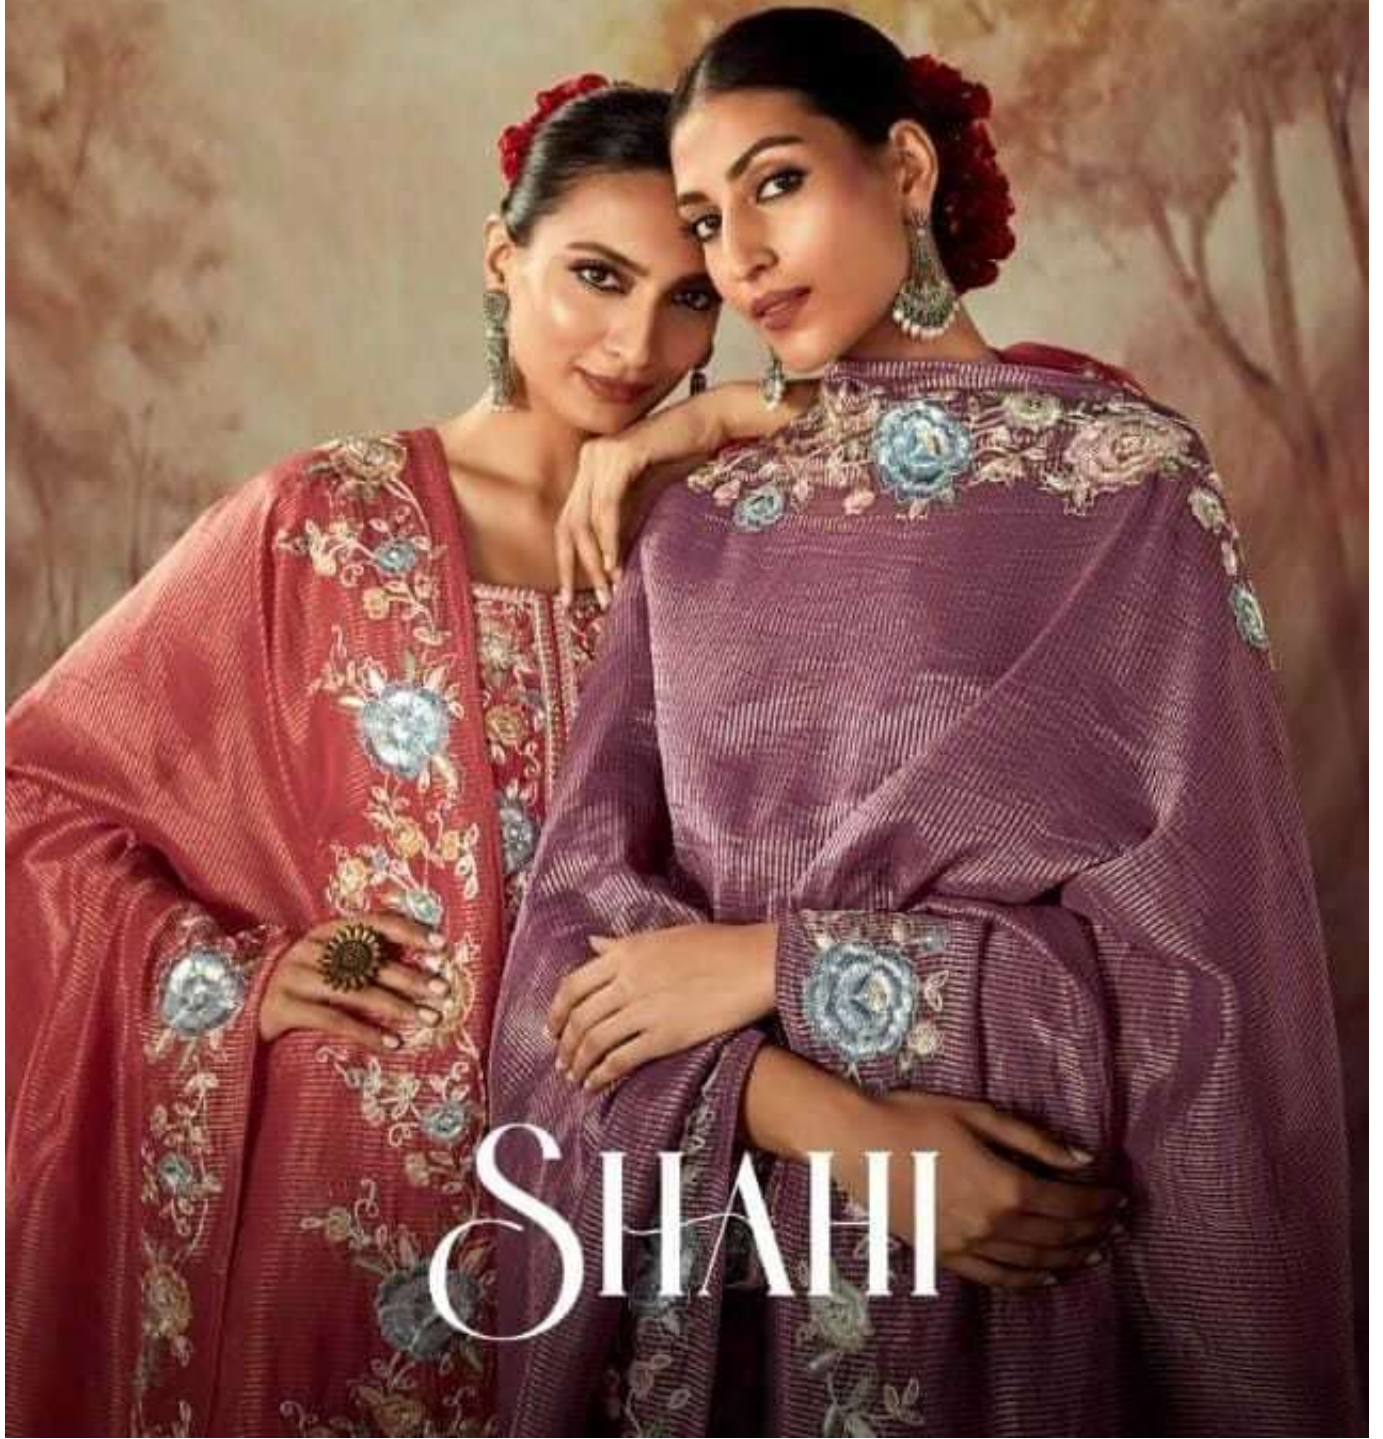

KIMORA®

SHAH

KIMORA®

SHAH

KIMORA- 48

~ SHAHI ~

Price List

Sr.No	Design No	Rate
1	2181	2250
2	2182	2250
3	2183	2250
4	2184	2250
5	2185	2250
6	2186	2250
7	2187	2250
8	2188	2250
Total		18000

SHAHI

TOP

PURE RUSSIAN SILK WITH EMBROIDERY
ON FRONT AND SLEEVES

DUPATTA

PURE BANARASI ZARI SILK DUPPATTA WITH EMBROIDERY

BOTTOM

PURE COTTON SATIN

KIMORA[®]