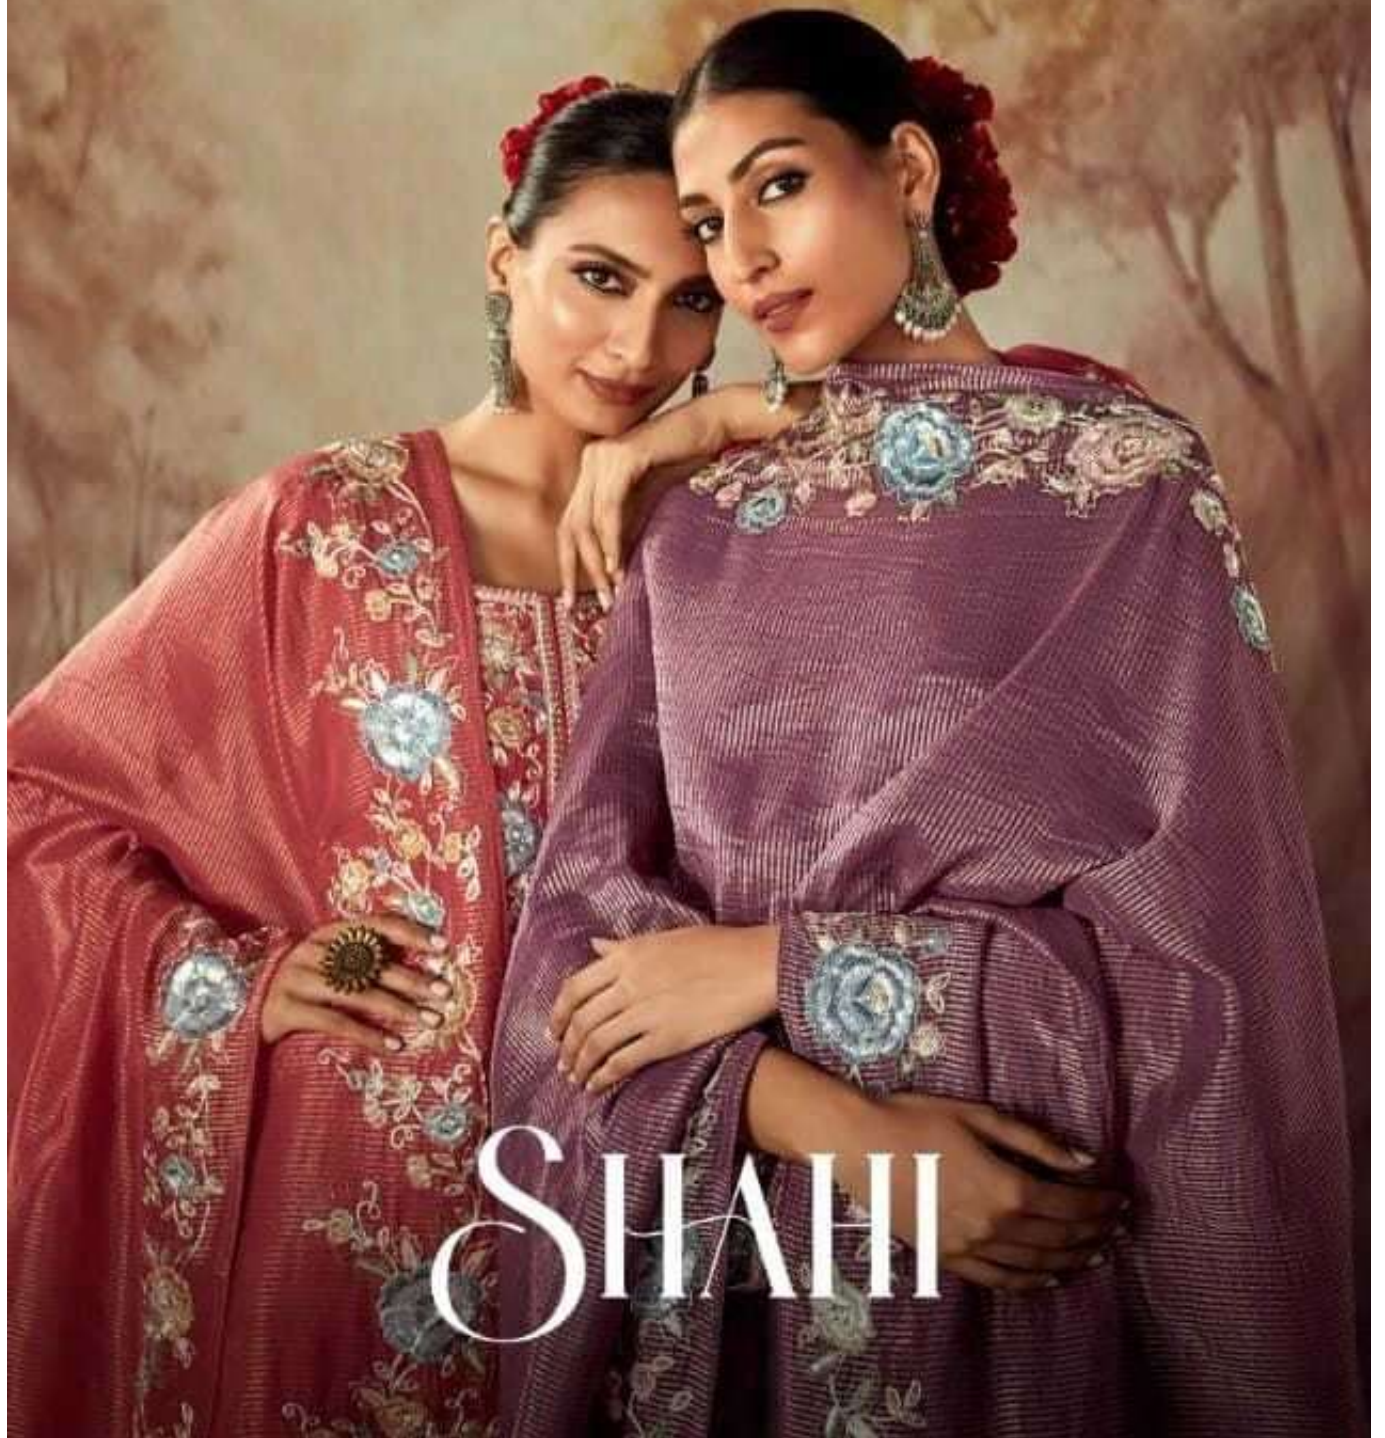

KIMORA®

SHAH

KIMORA®

SHAH

KIMORA- 48

~ SHAHI ~

Price List

Sr.No	Design No	Rate
1	2181	2250
2	2182	2250
3	2183	2250
4	2184	2250
5	2185	2250
6	2186	2250
7	2187	2250
8	2188	2250
Total		18000

SHAHI

TOP

PURE RUSSIAN SILK WITH EMBROIDERY
ON FRONT AND SLEEVES

DUPATTA

PURE BANARASI ZARI SILK DUPPATTA WITH EMBROIDERY

BOTTOM

PURE COTTON SATIN

KIMORA[®]