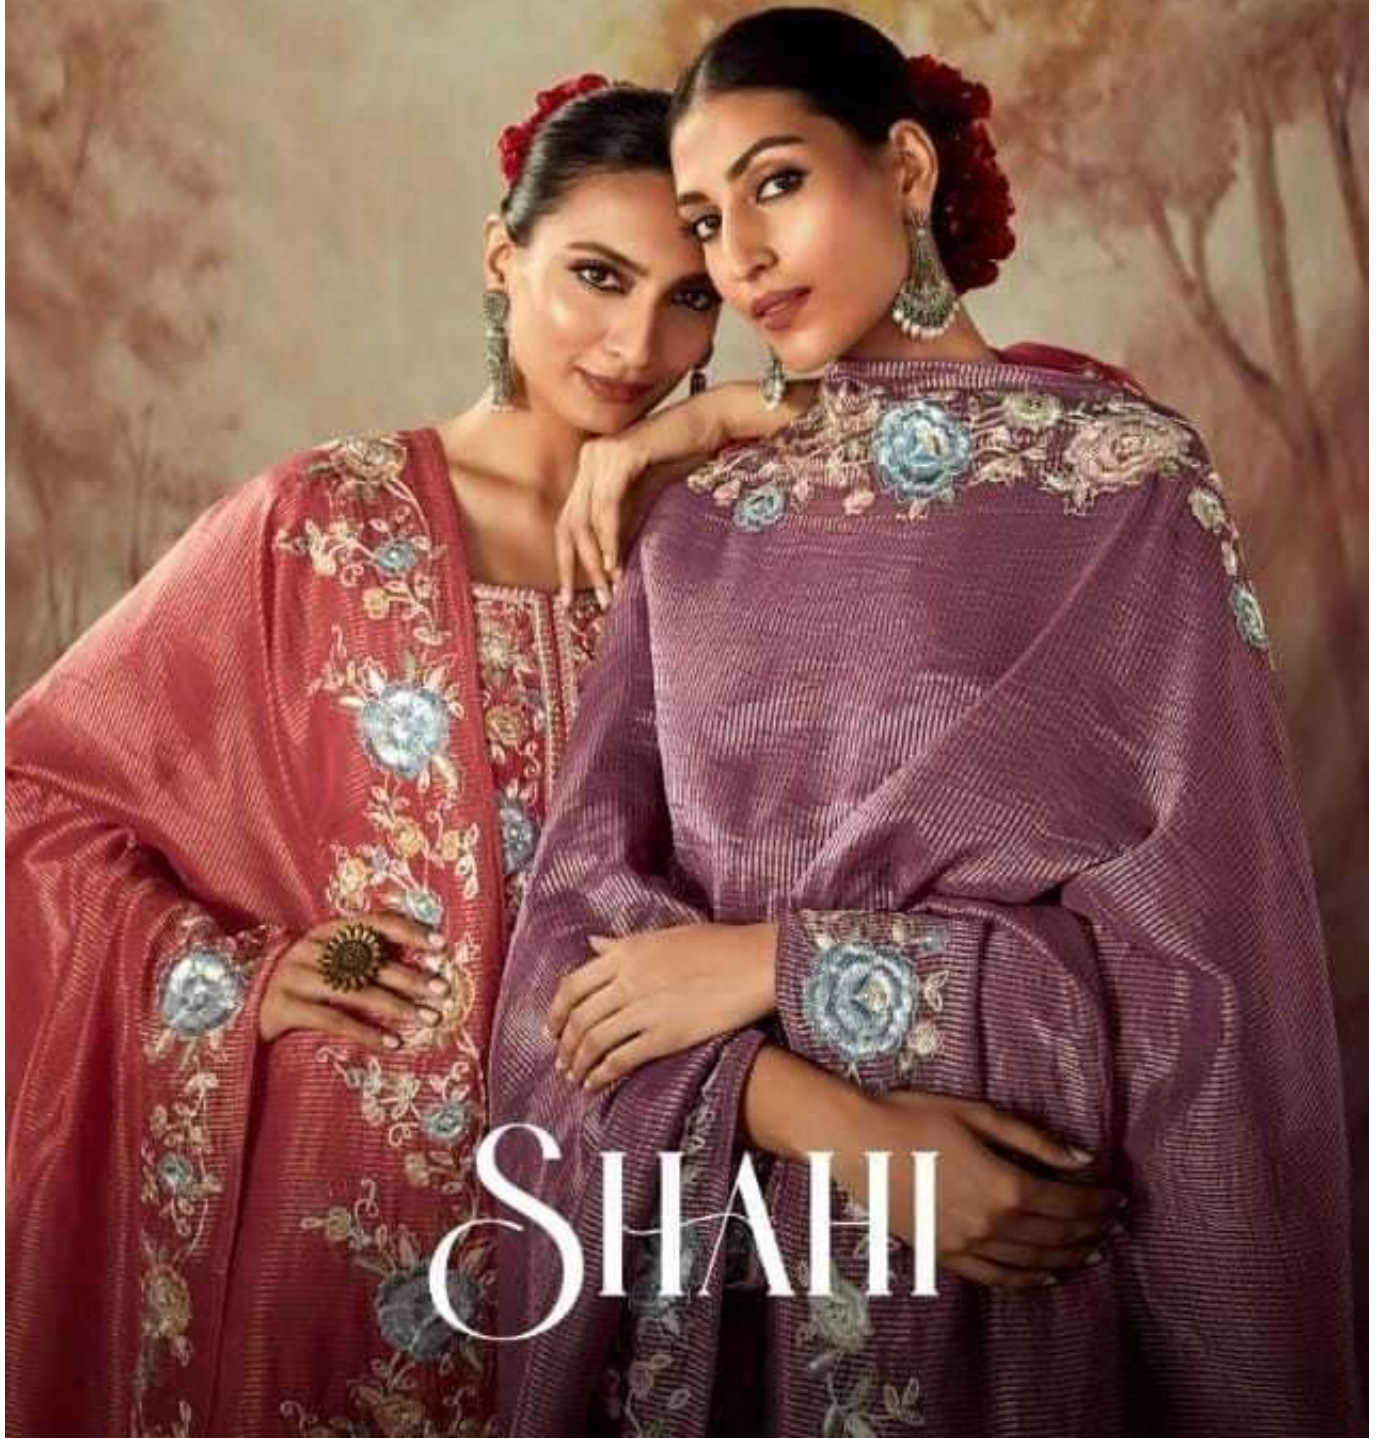

KIMORA®

SHAH

KIMORA®

SHAHI

KIMORA- 48**~ SHAHI ~****Price List**

Sr.No	Design No	Rate
1	2181	2250
2	2182	2250
3	2183	2250
4	2184	2250
5	2185	2250
6	2186	2250
7	2187	2250
8	2188	2250
Total		18000

SHAHI

TOP

PURE RUSSIAN SILK WITH EMBROIDERY
ON FRONT AND SLEEVES

DUPATTA

PURE BANARASI ZARI SILK DUPPATTA WITH EMBROIDERY

BOTTOM

PURE COTTON SATIN

KIMORA[®]

2181

2182