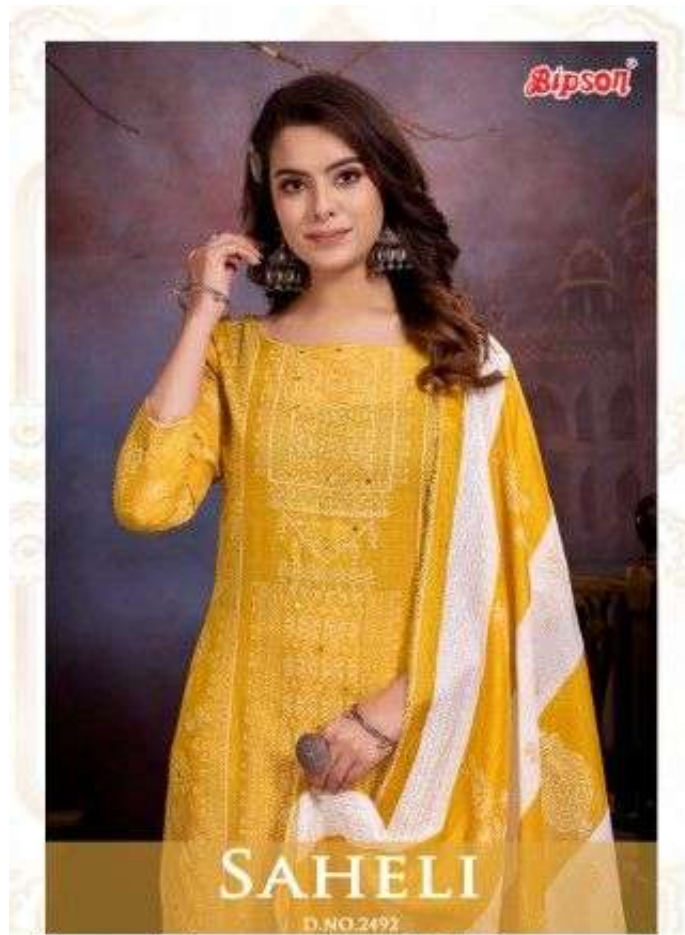

bipson-saheli-cotton-salwar-suit-2493

bipson-saheli-cotton-salwar-suit-2493

bipson-saheli-cotton-salwar-suit-2493

bipson-saheli-cotton-salwar-suit-2493

Bipson®

SAHELI

D.No - 2493

TOP - PURE COTTON INK PRINT WITH MIRROR WORK

BOTTOM - PURE COTTON DYED

DUPATTA - PURE COTTON KOTA CHECK PRINT

bipson-saheli-cotton-salwar-suit-2493

bipson-saheli-cotton-salwar-suit-2493

Bipson®

SAHELI

D.No - 2492

TOP - PURE COTTON INK PRINT WITH MIRROR WORK

BOTTOM - PURE COTTON DYED

DUPATTA - PURE COTTON KOTA CHECK PRINT

bipson-saheli-cotton-salwar-suit-2492

bipson-saheli-cotton-salwar-suit-2492

bipson-saheli-cotton-salwar-suit-2492

bipson-saheli-cotton-salwar-suit-2492