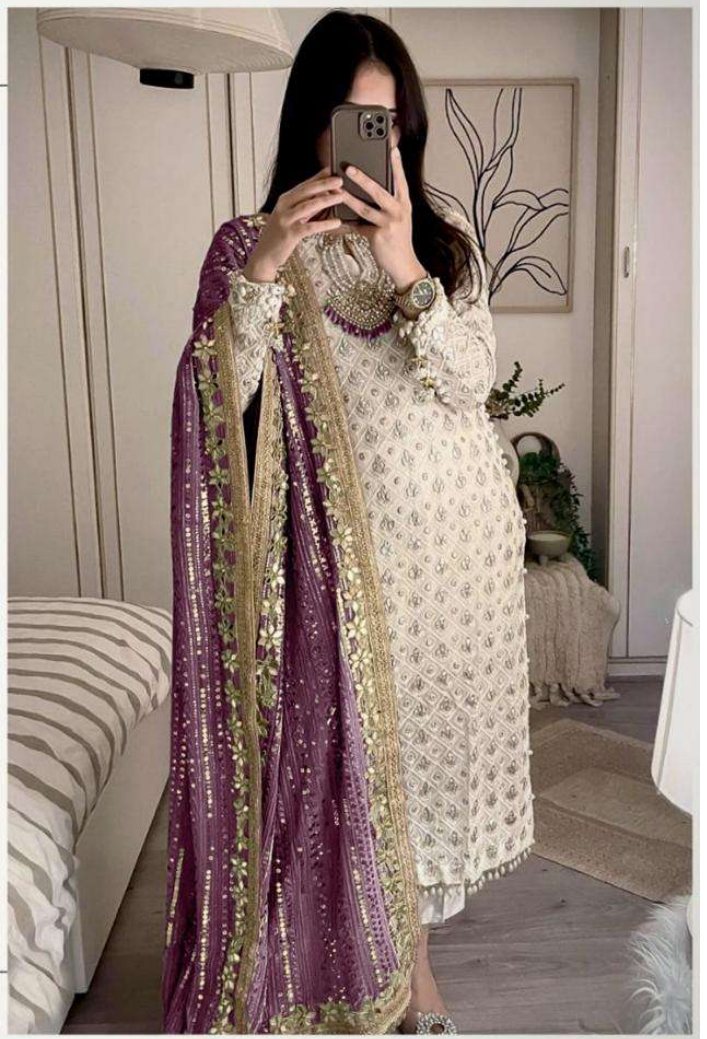

AA SMA

NEW ERA OF FASHION WITH TRENDS

TOP- PURE FOX GEORGETTE WITH HEAVY EMBROIDERY AND SEQUENCE WORK

BOTTOM/INNER- DULL SHANTOON

DUPATTA- PURE FOX GEORGETTE FANCY DUPATTA AND HEAVY EMBROIDERY

7773

D.No:-208 D