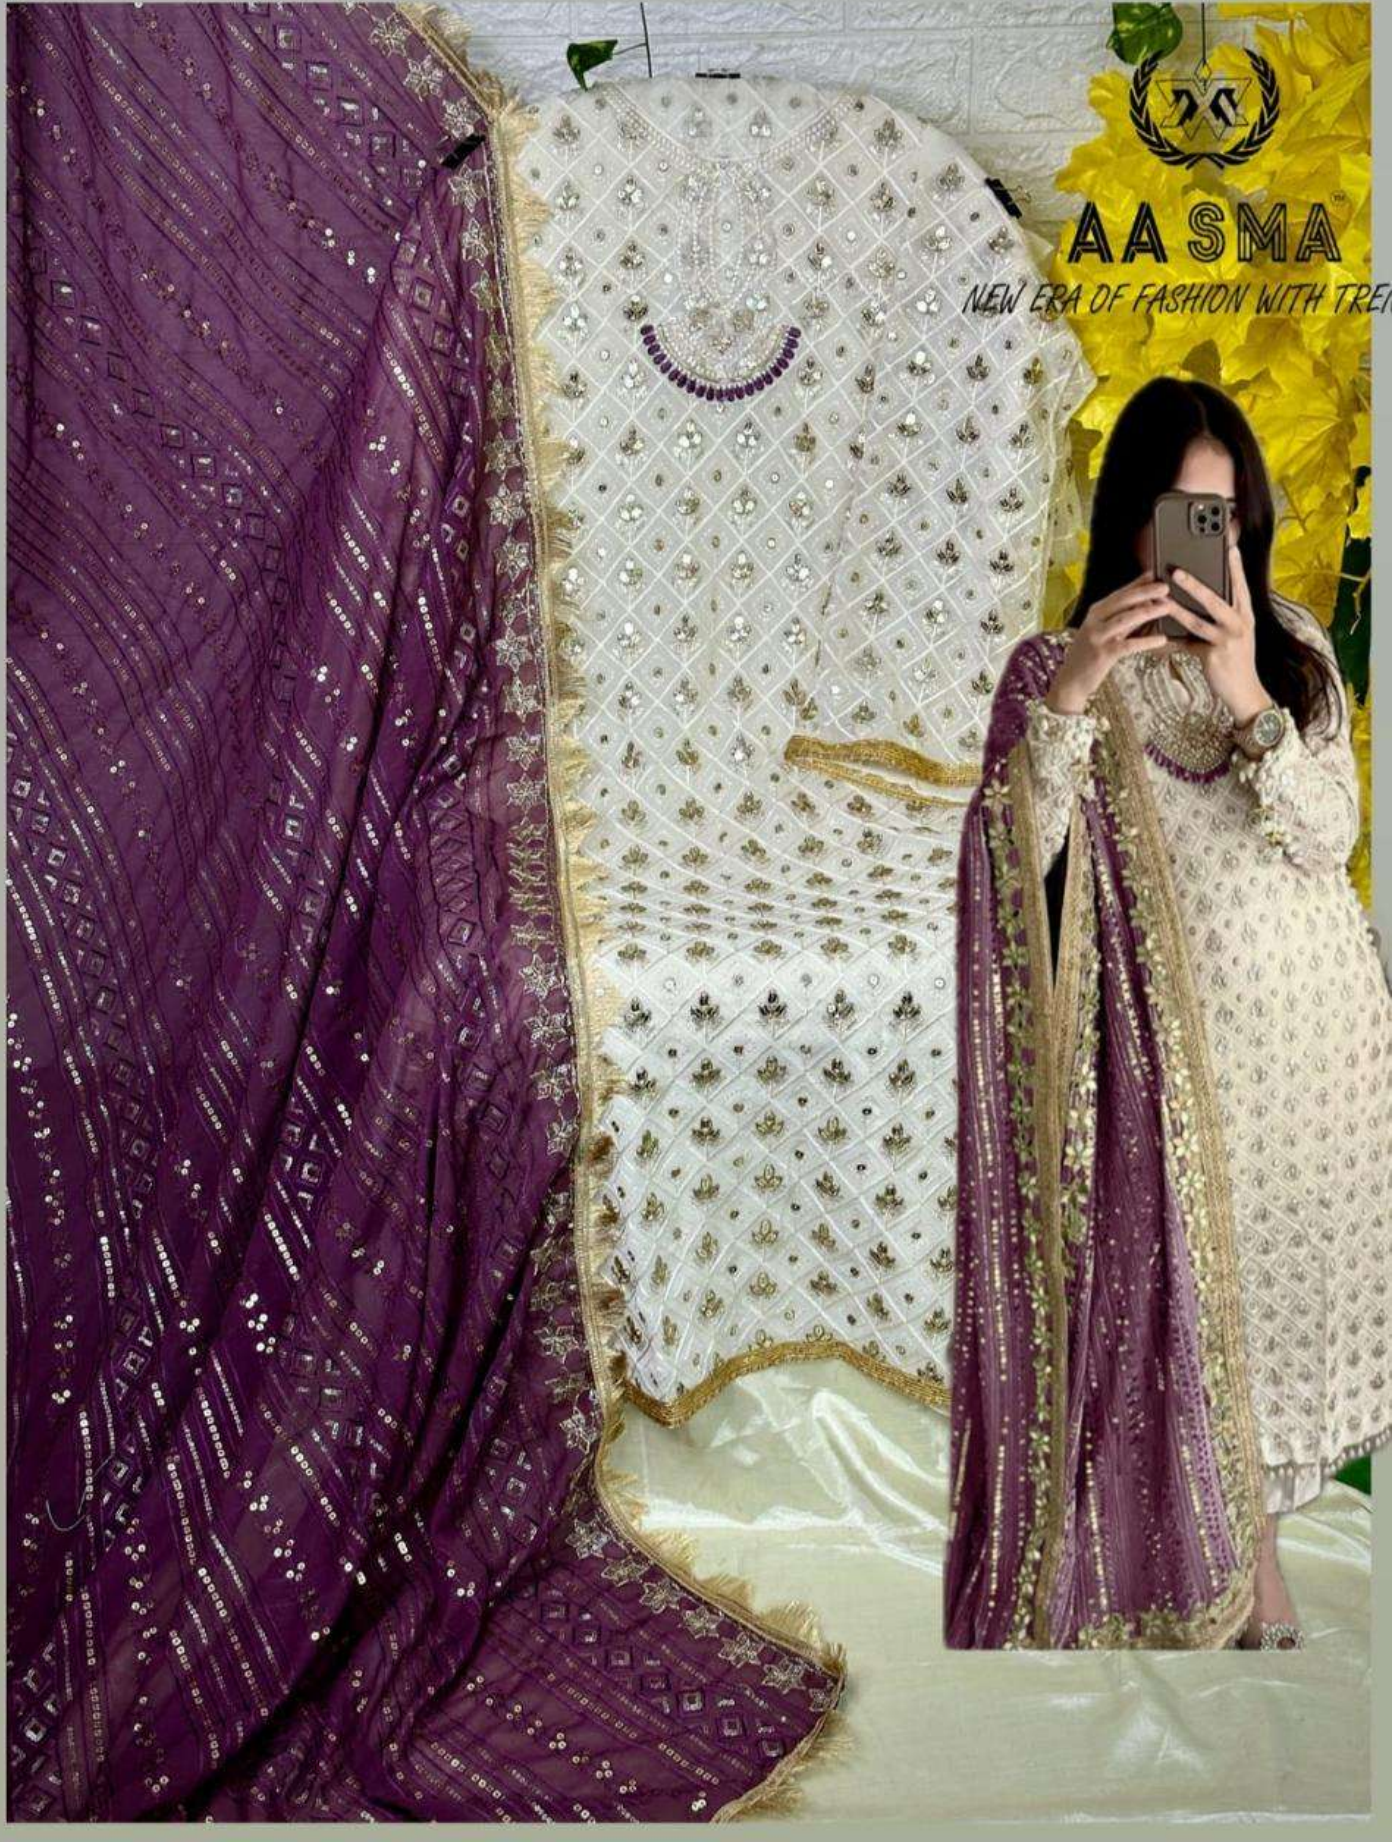

AA SMA

NEW ERA OF FASHION WITH TREND