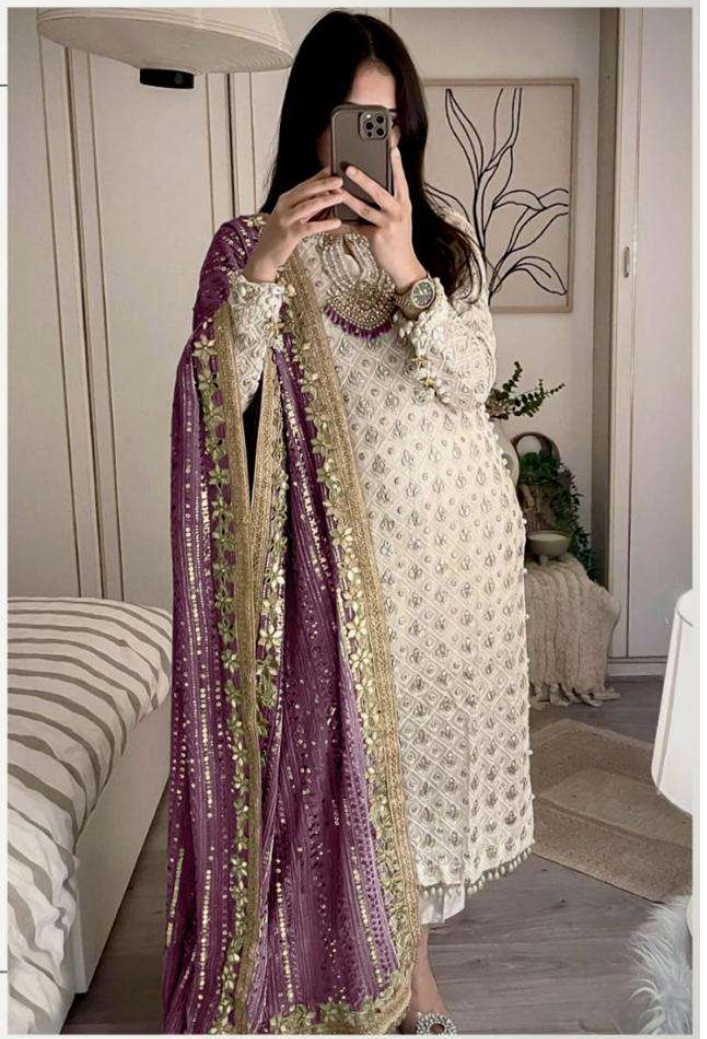

NEW ERA OF FASHION WITH TRENDS

TOP- PURE FOX GEORGETTE WITH HEAVY EMBROIDERY AND SEQUENCE WORK

BOTTOM/INNER- DULL SHANTOON

DUPATTA- PURE FOX GEORGETTE FANCY DUPATTA AND HEAVY EMBROIDERY

7773

D.No:-208 D

AASMA[®]