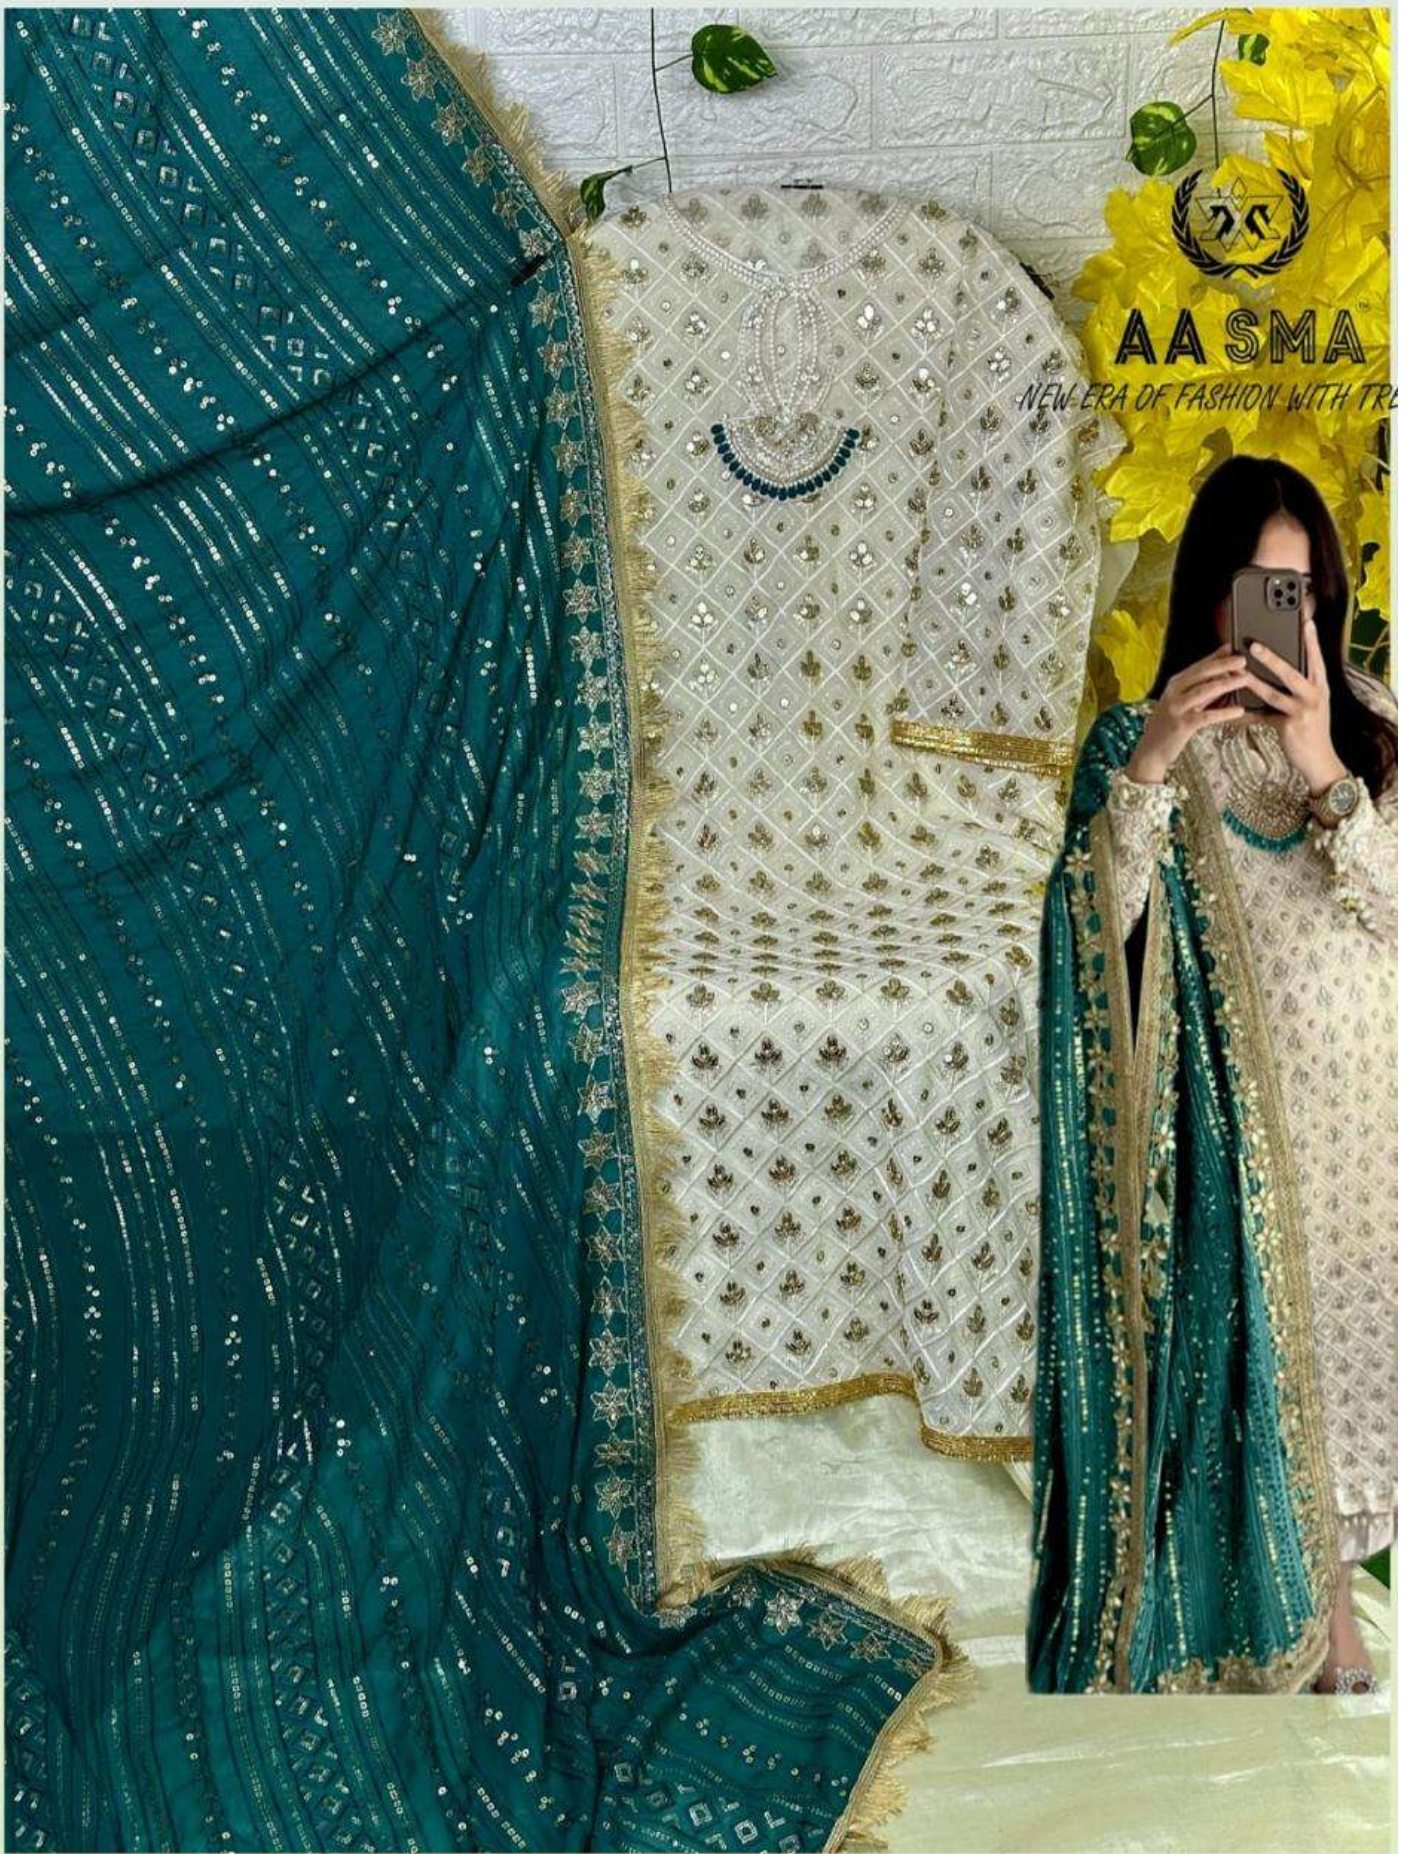

AA SMA

NEW ERA OF FASHION WITH TR