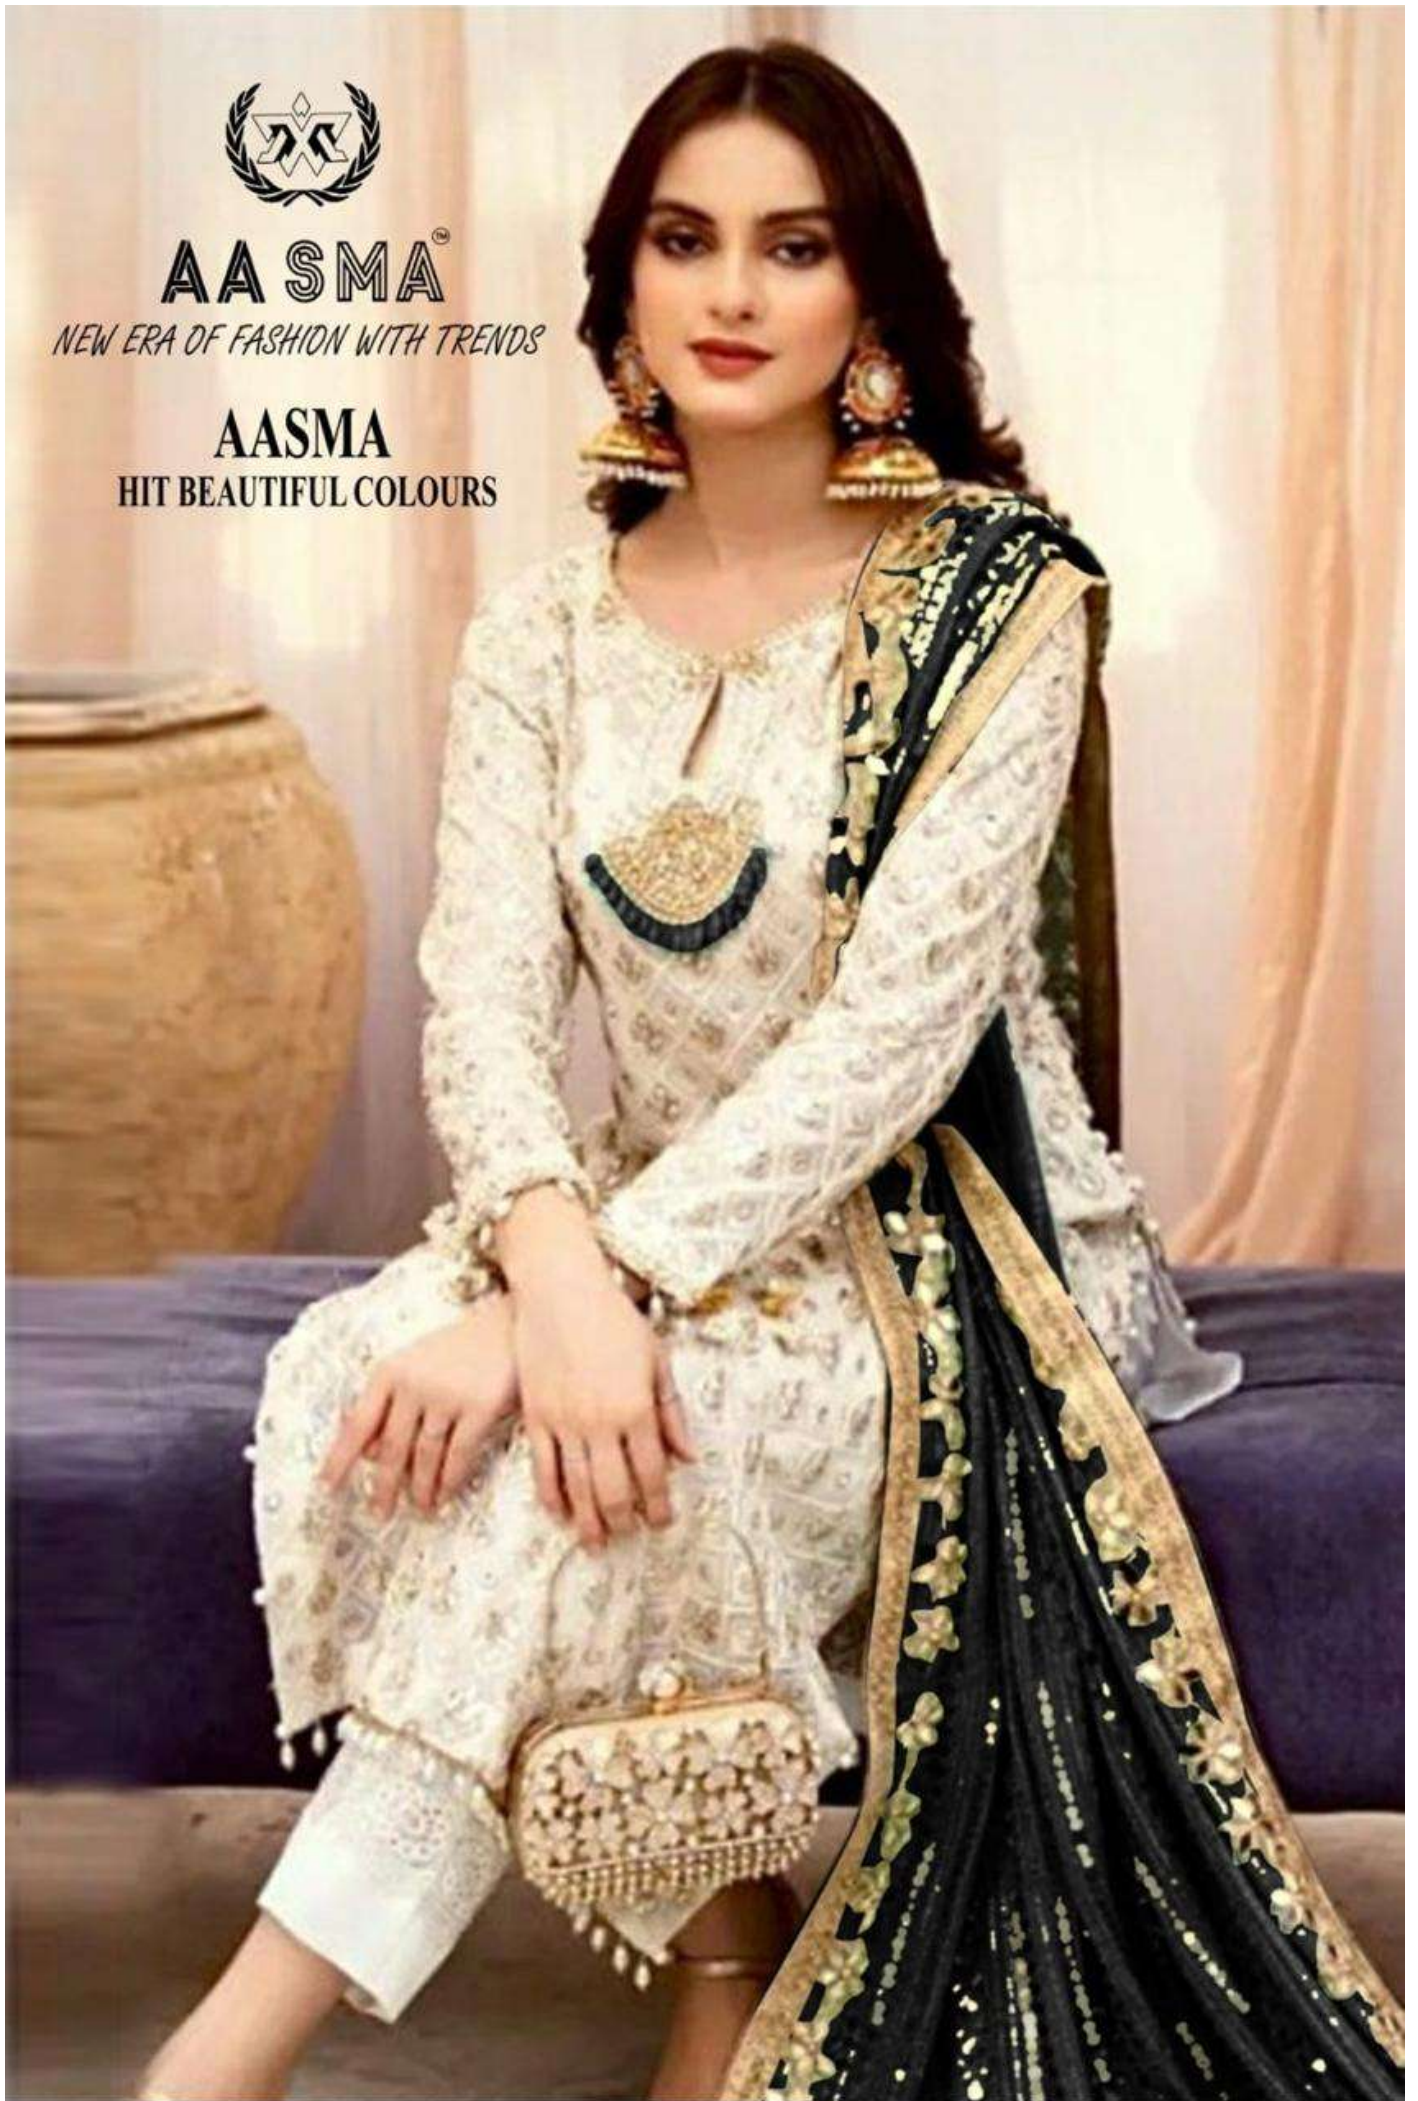

AASMA®

NEW ERA OF FASHION WITH TRENDS

AASMA
HIT BEAUTIFUL COLOURS