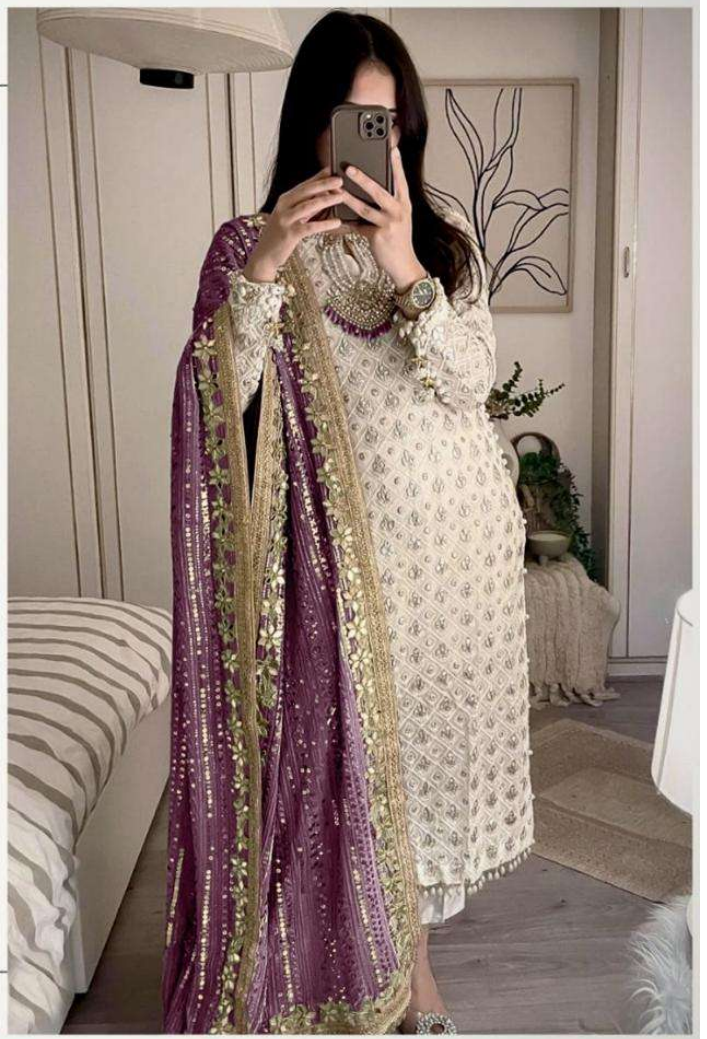

AA Sma

NEW ERA OF FASHION WITH TRENDS

TOP- PURE FOX GEORGETTE WITH HEAVY EMBROIDERY AND SEQUENCE WORK

BOTTOM/INNER- DULL SHANTOON

DUPATTA- PURE FOX GEORGETTE FANCY DUPATTA AND HEAVY EMBROIDERY

7773

D.No:-208 D