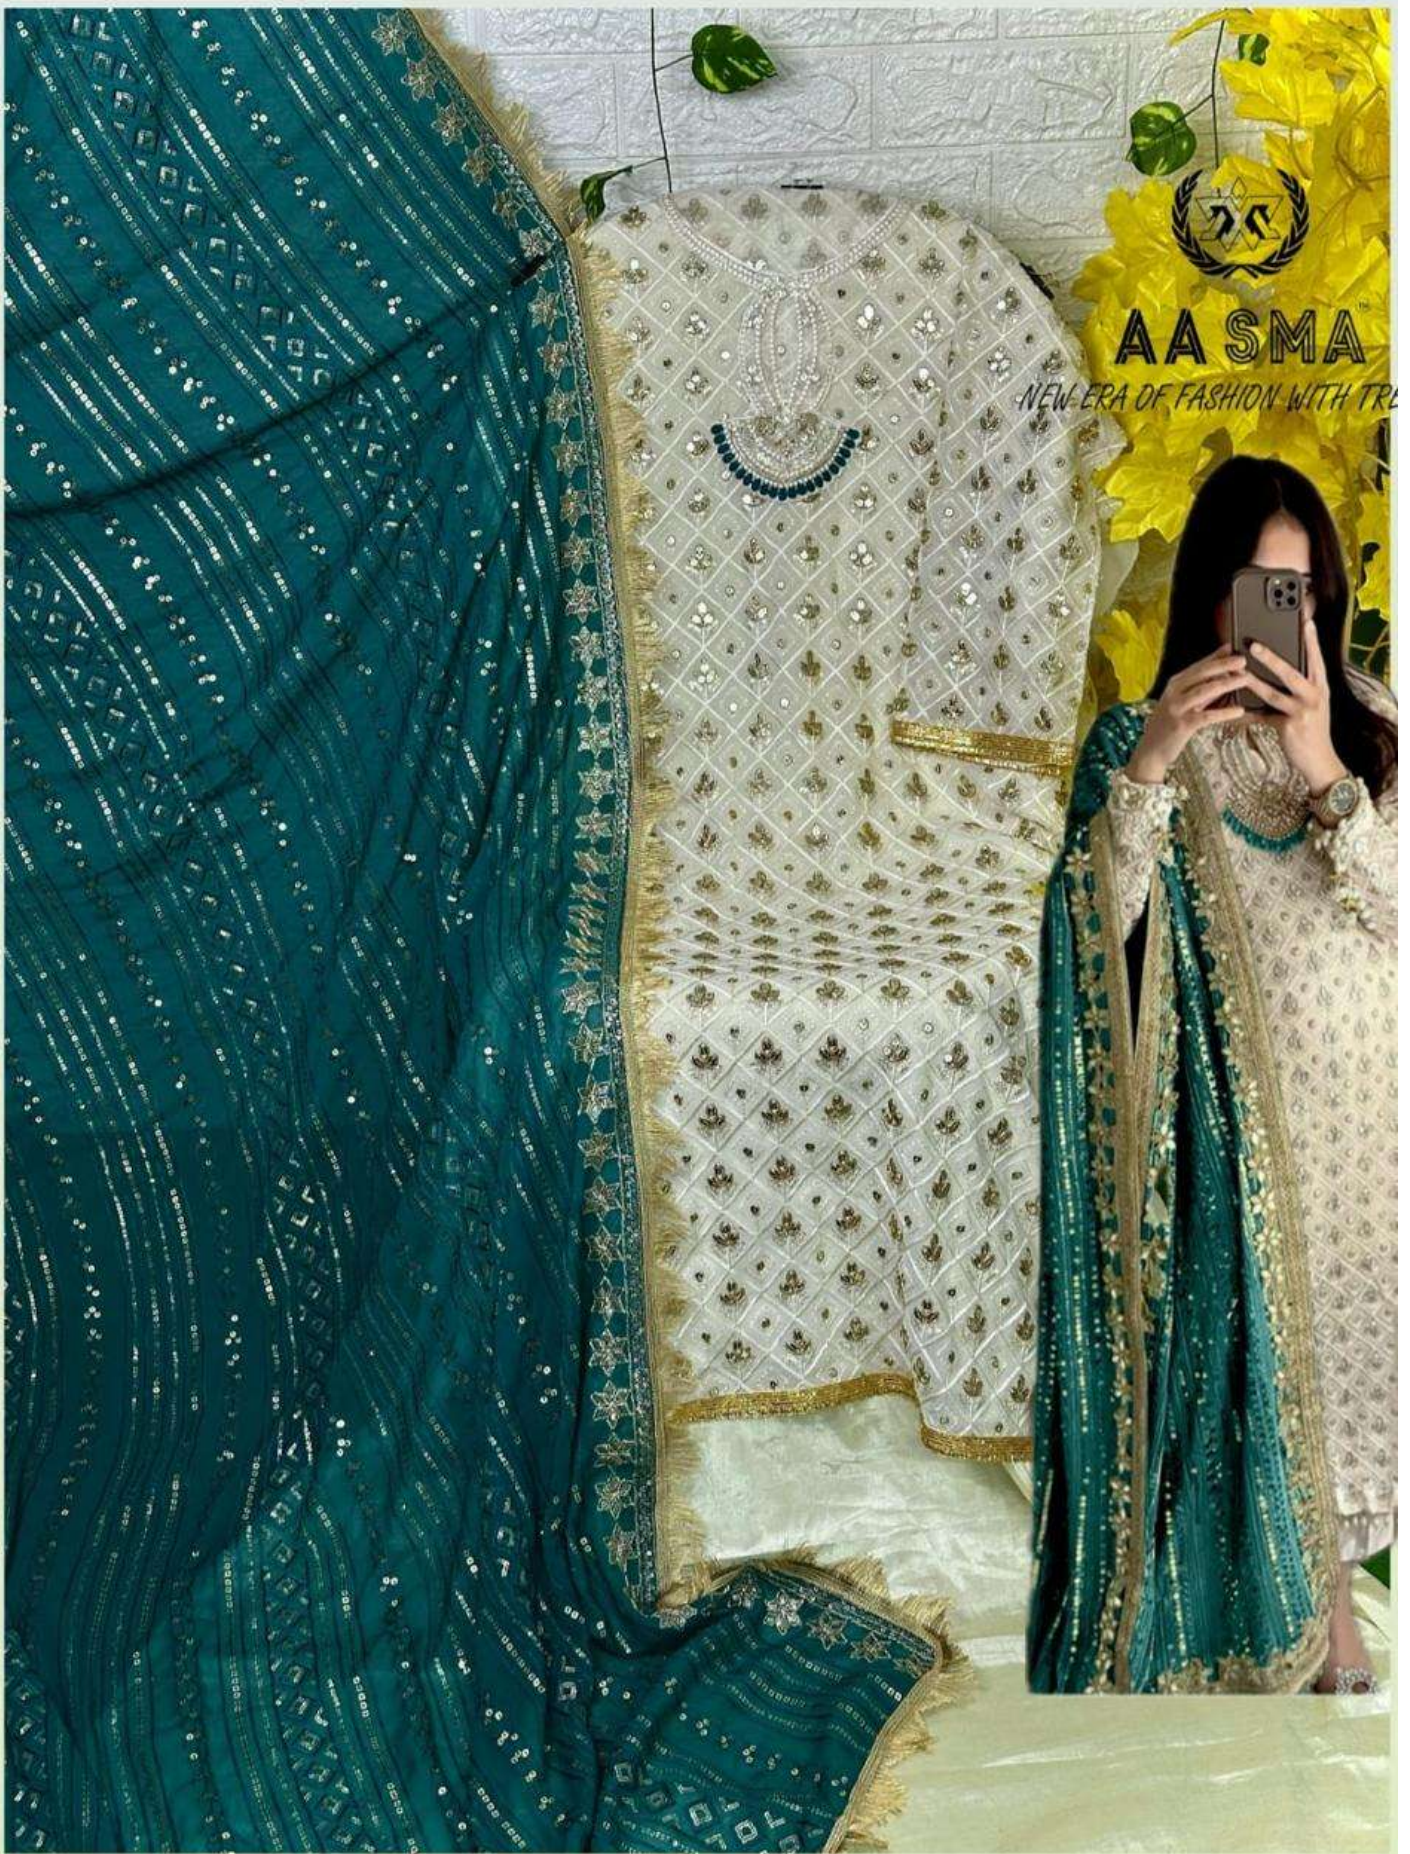

AA SMA

NEW ERA OF FASHION WITH TRE