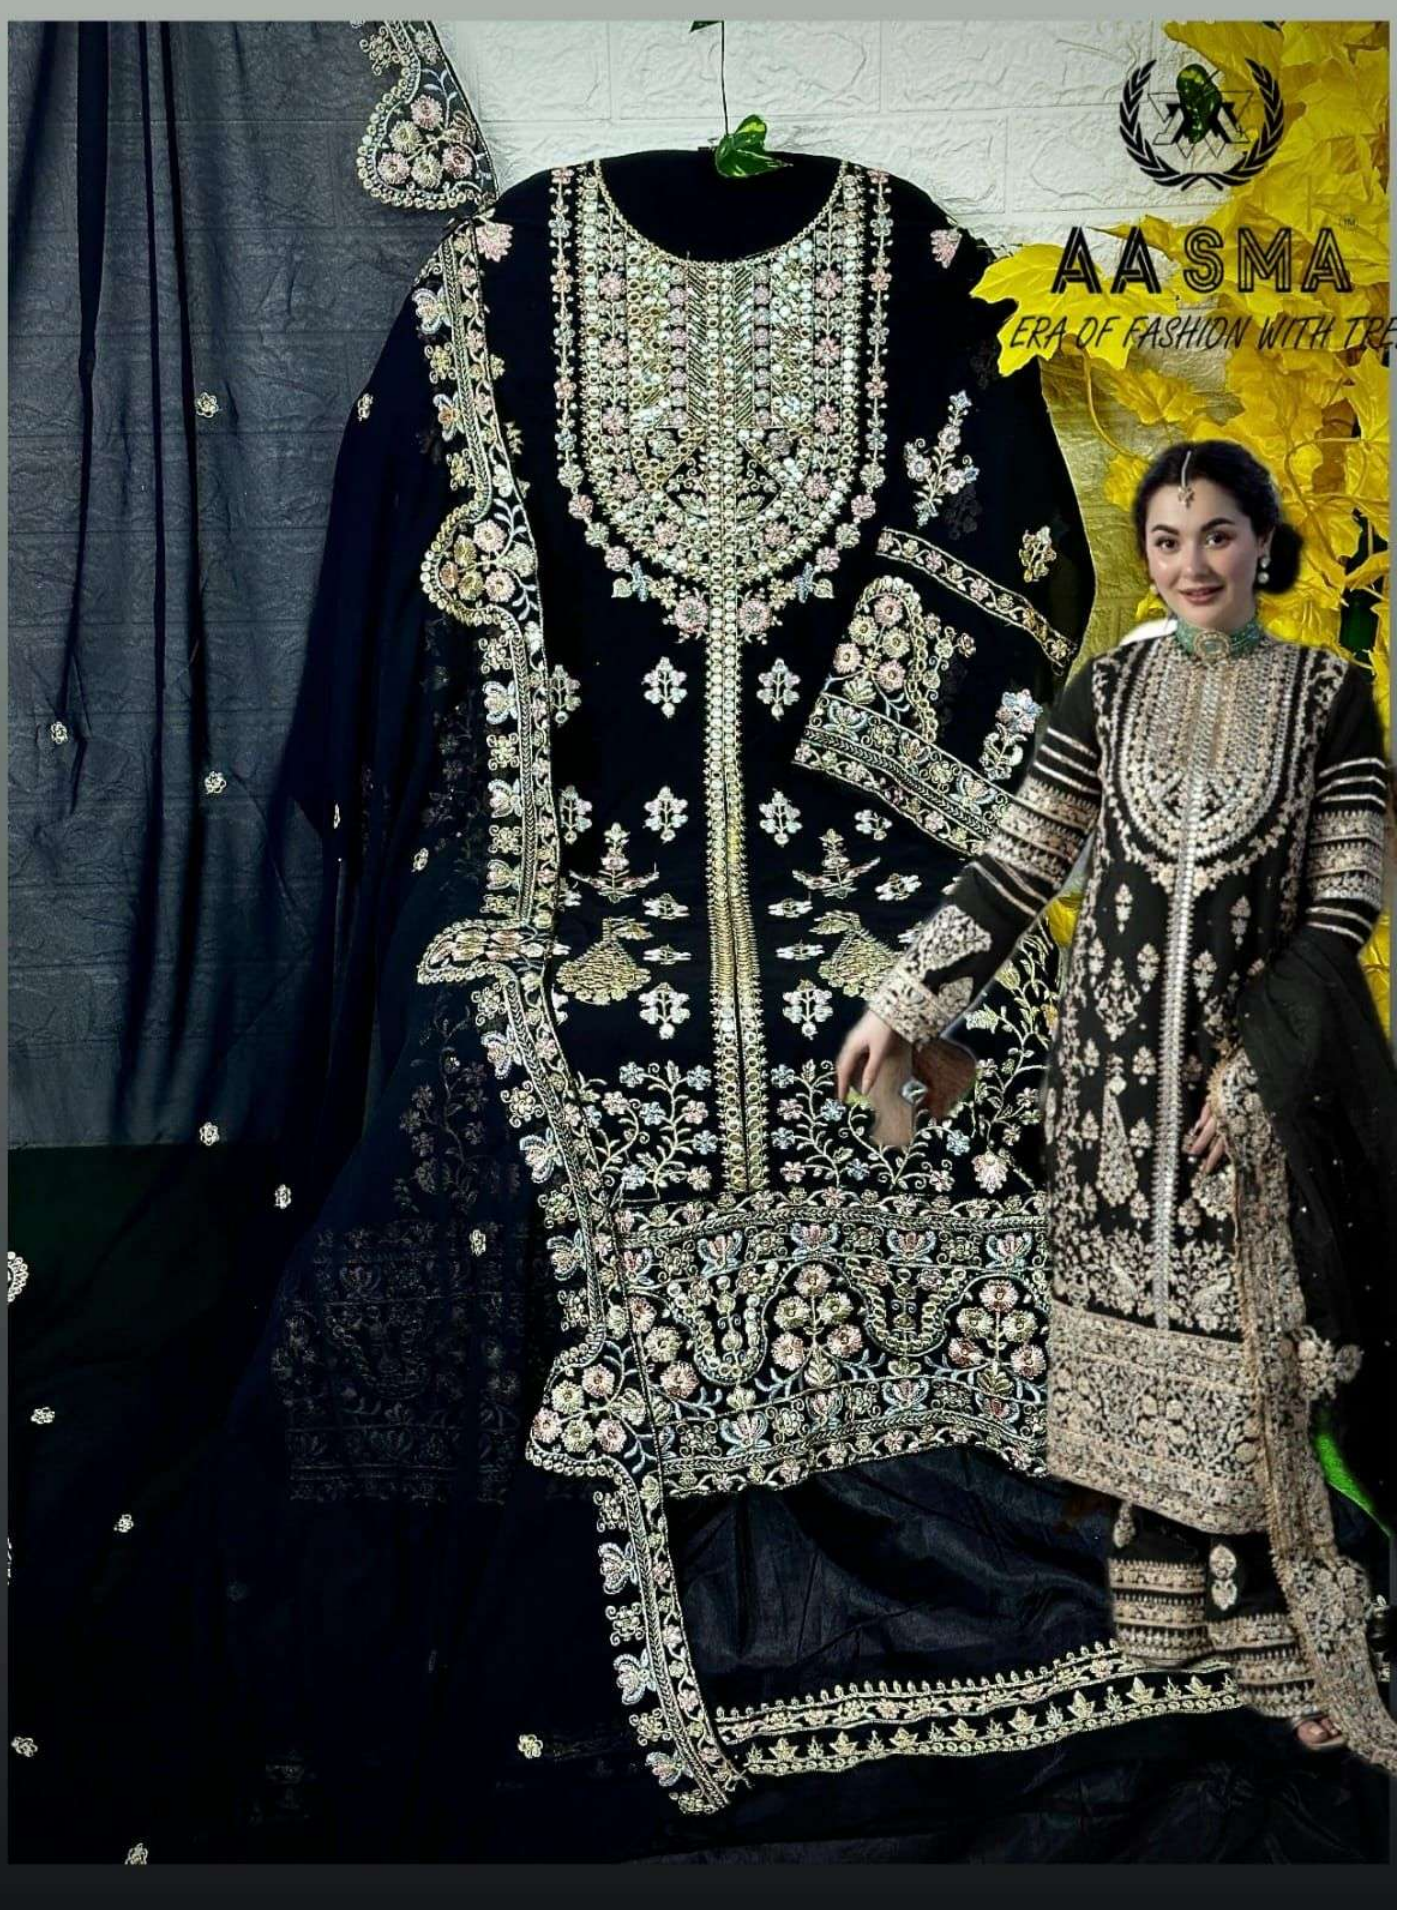

AASMA

ERA OF FASHION WITH TRE