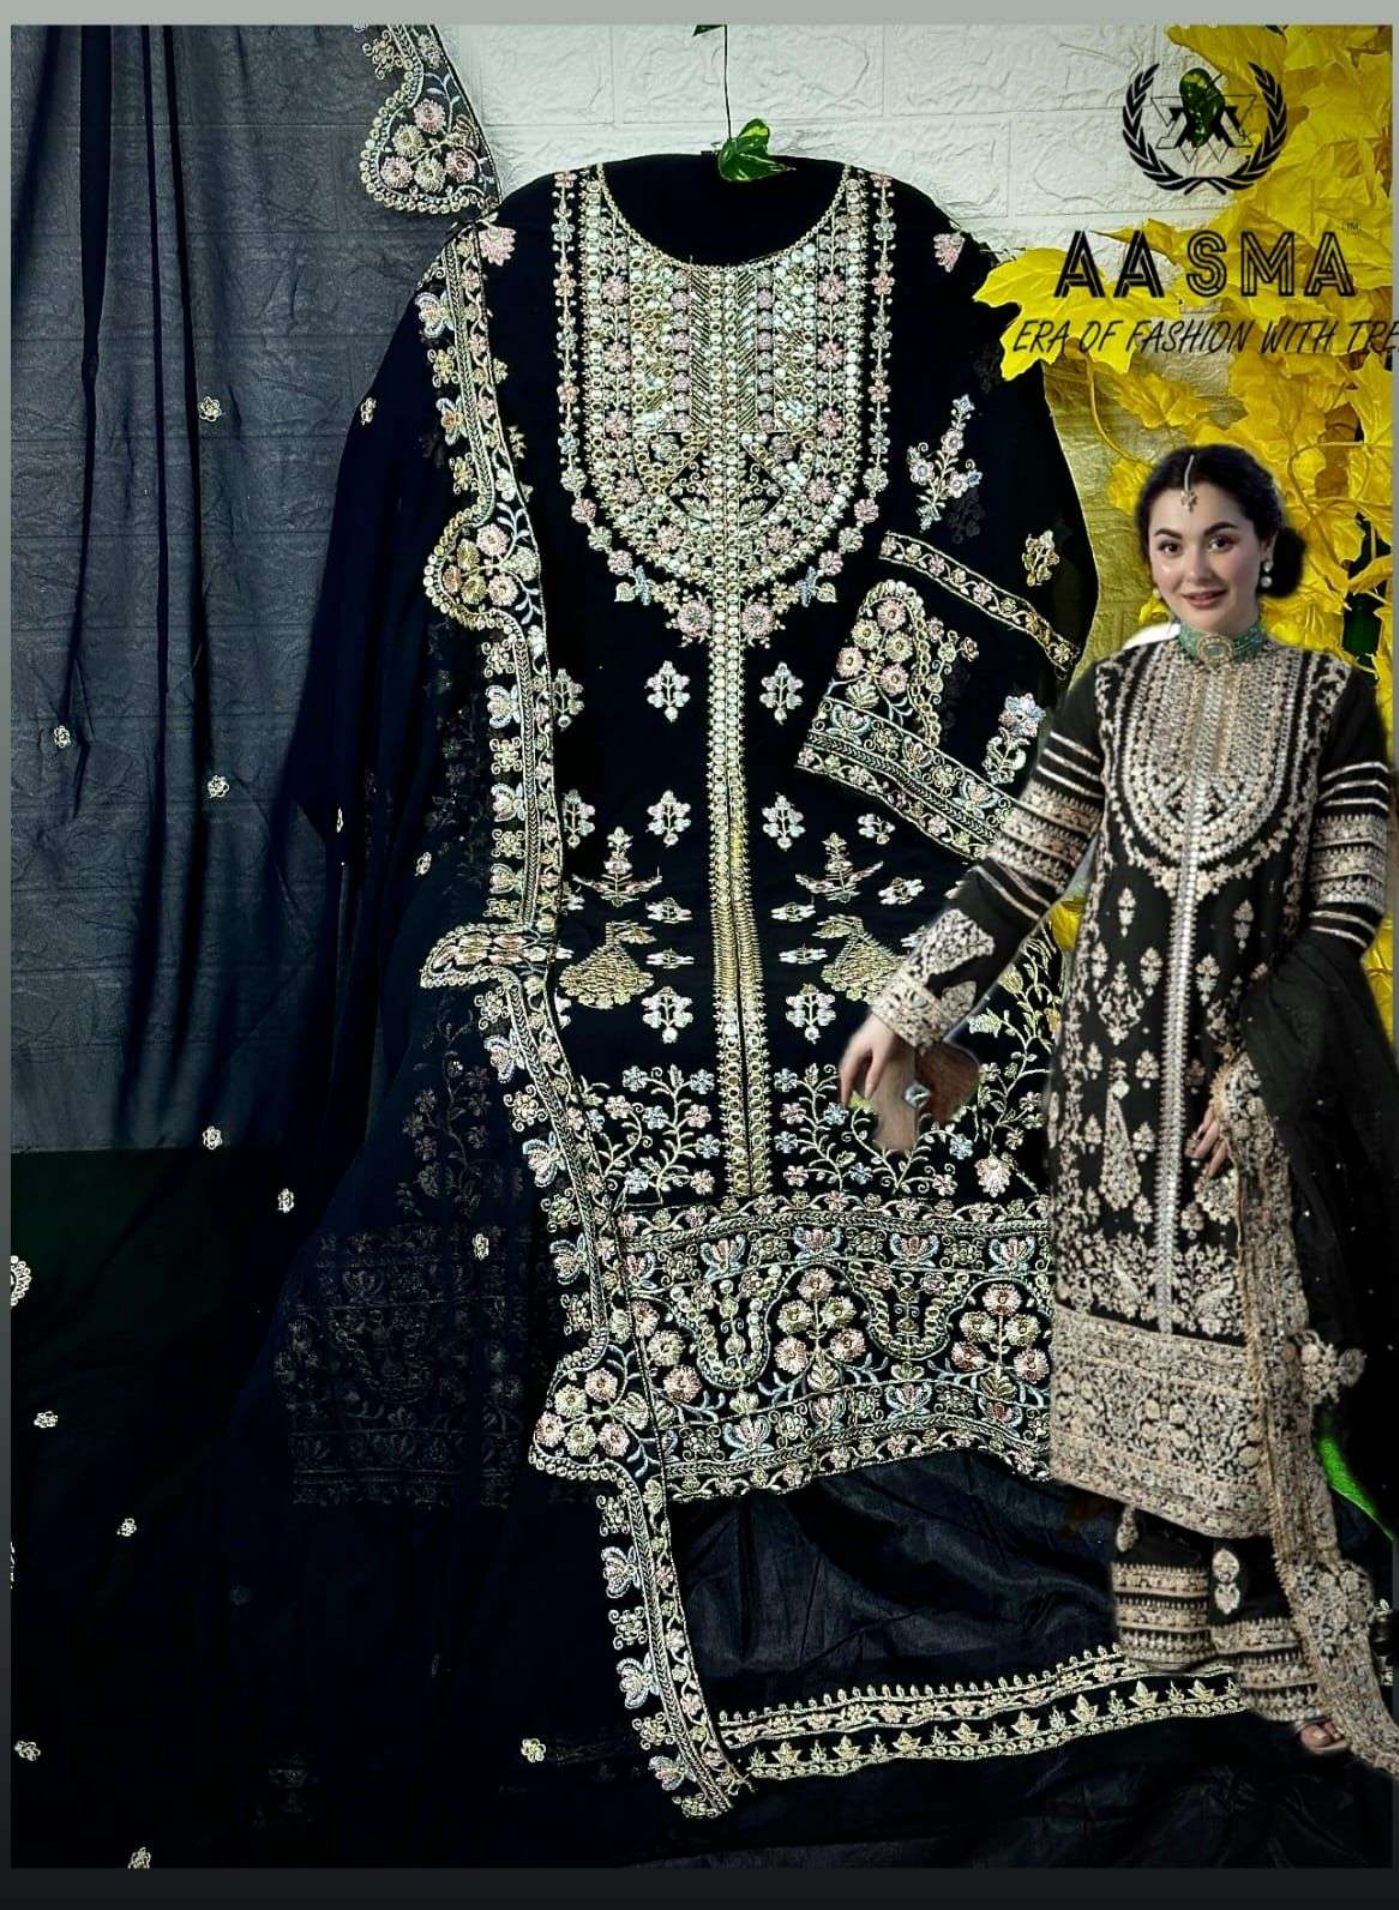

AA SMA

ERA OF FASHION WITH TRE