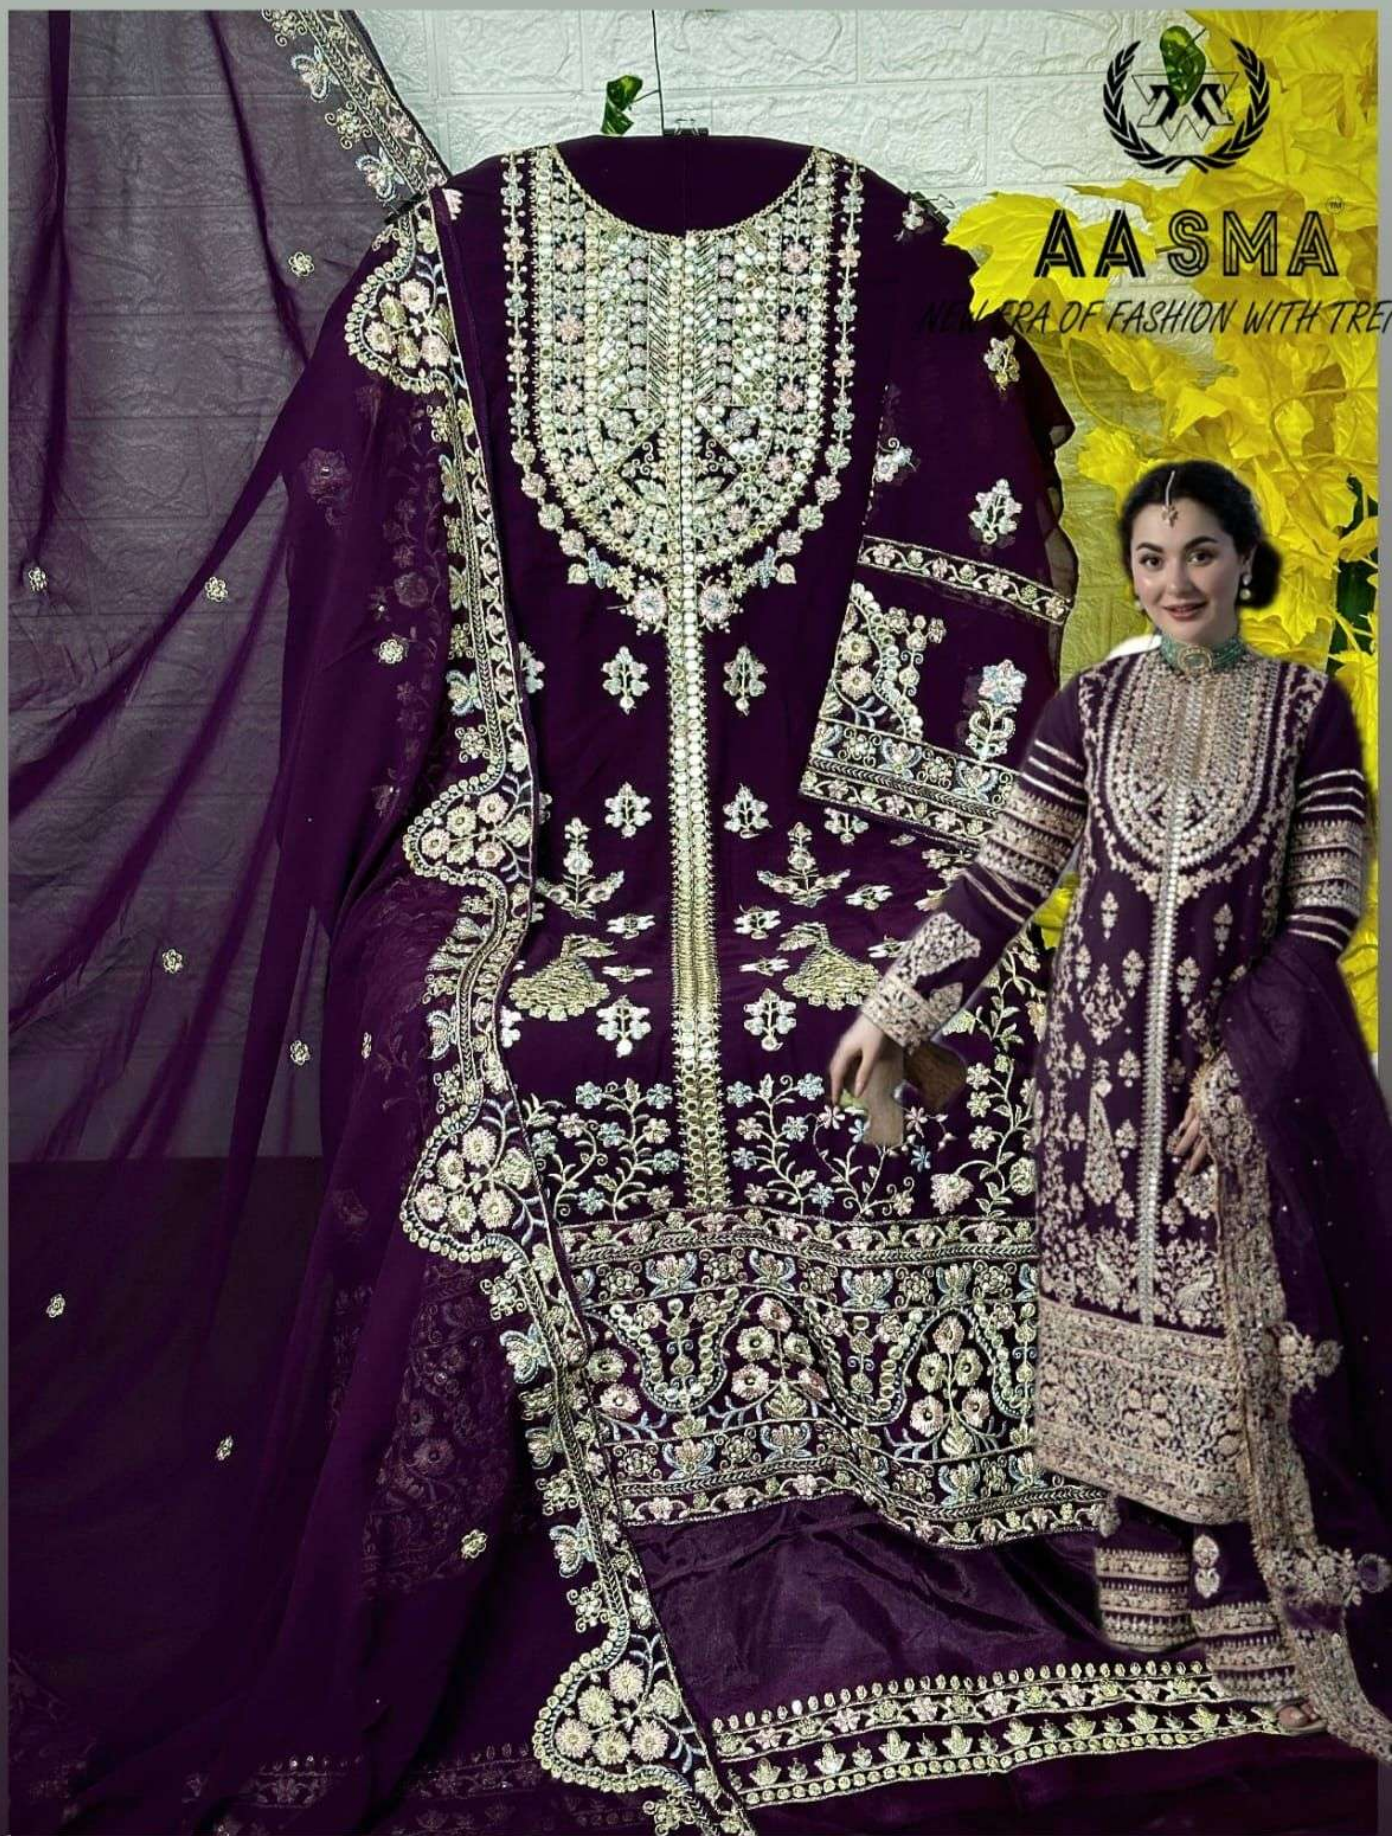

AA SMA

NEW ERA OF FASHION WITH TREND