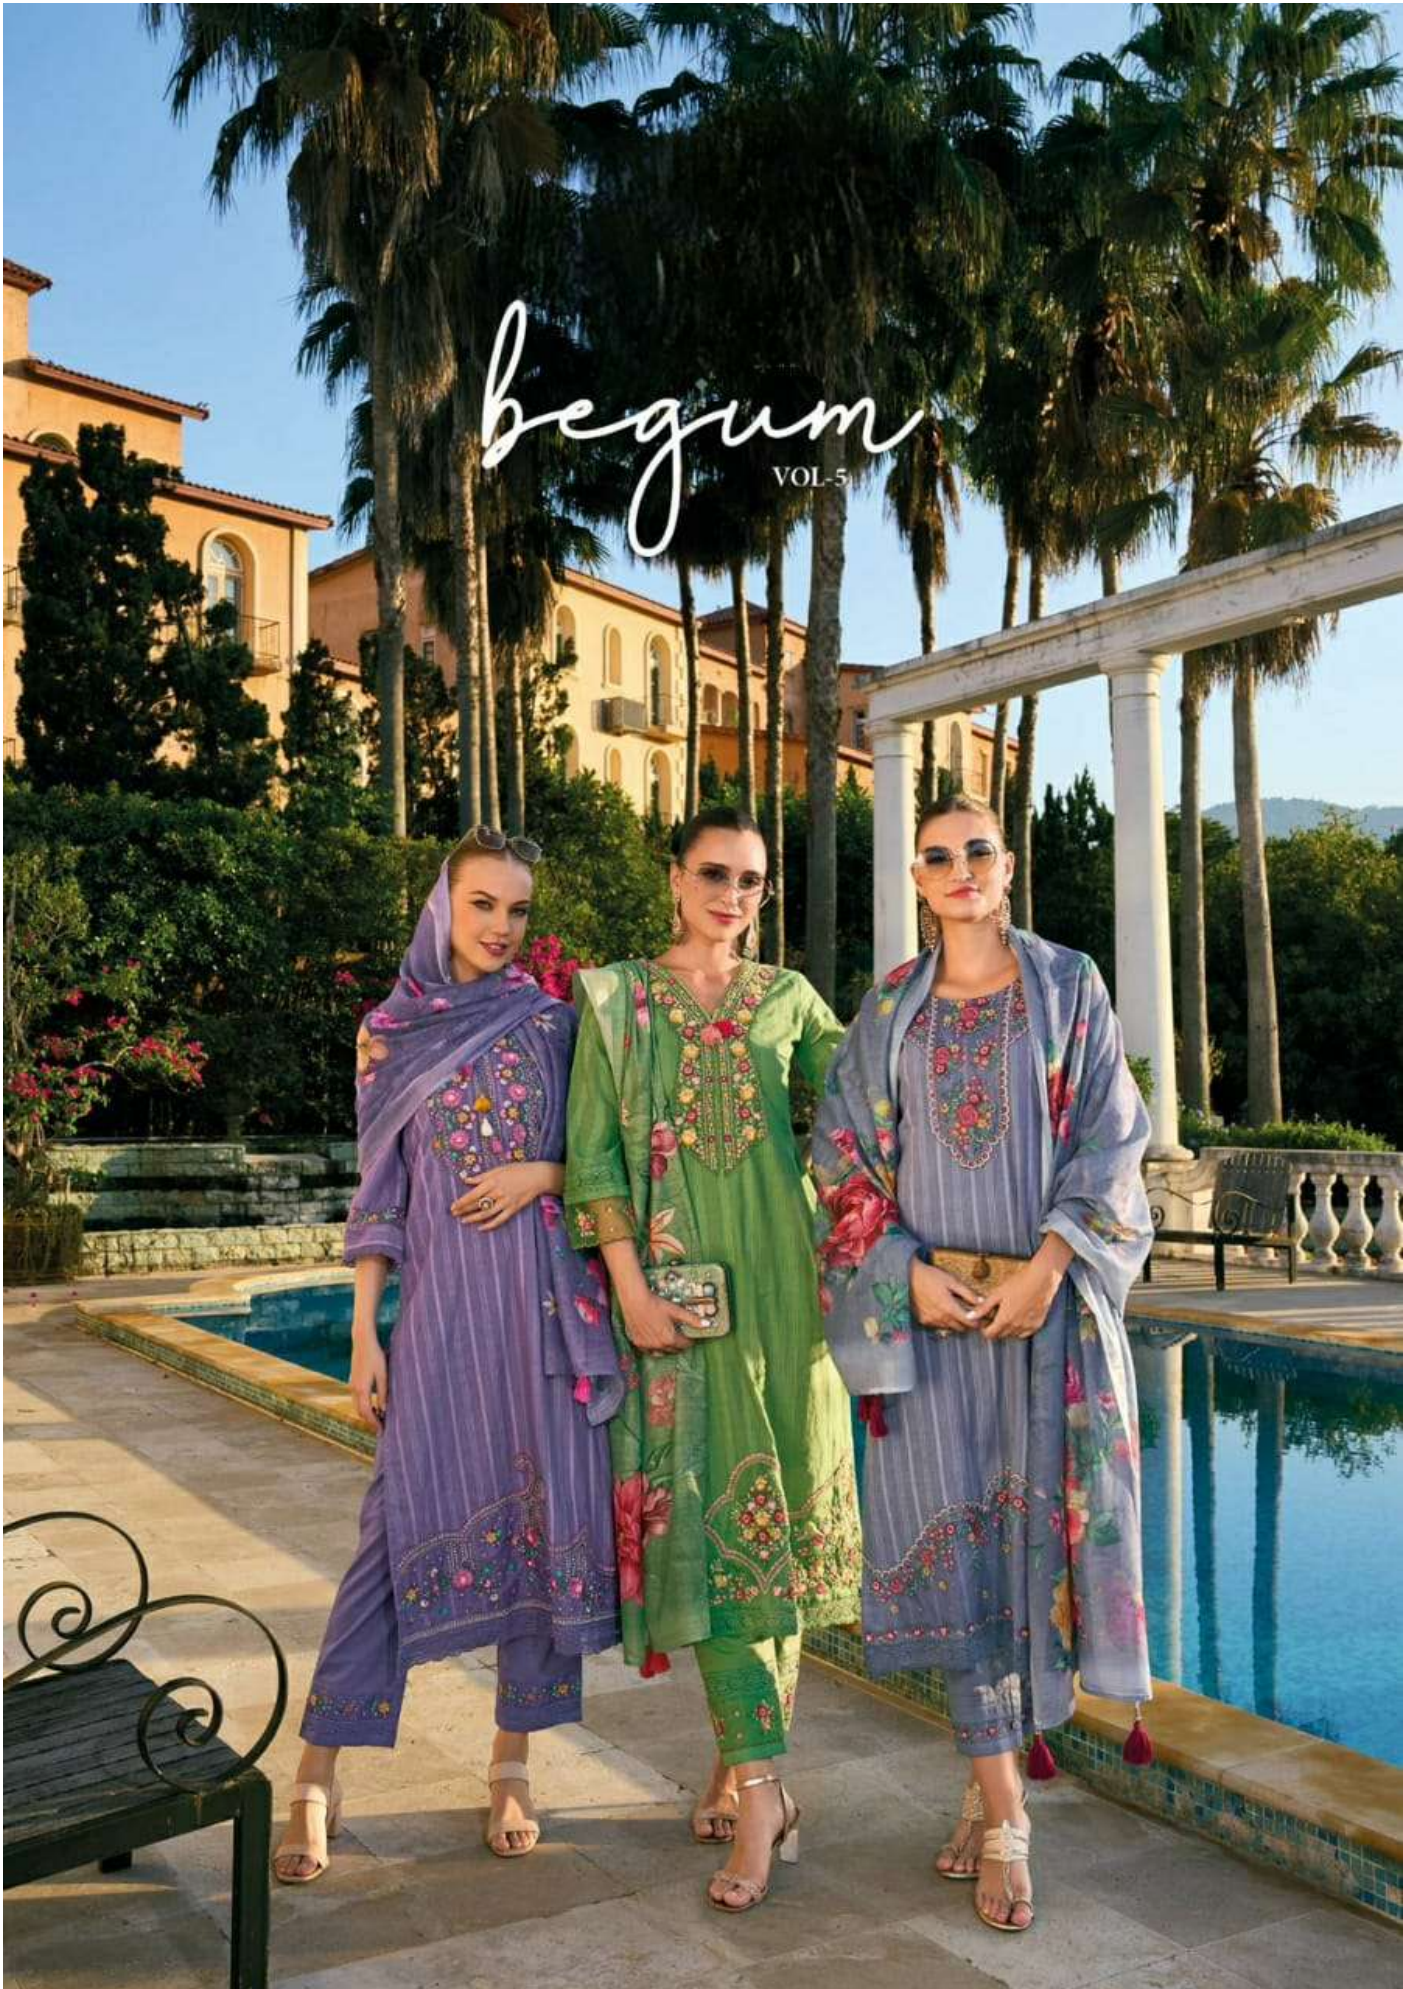

begum

VOL-5