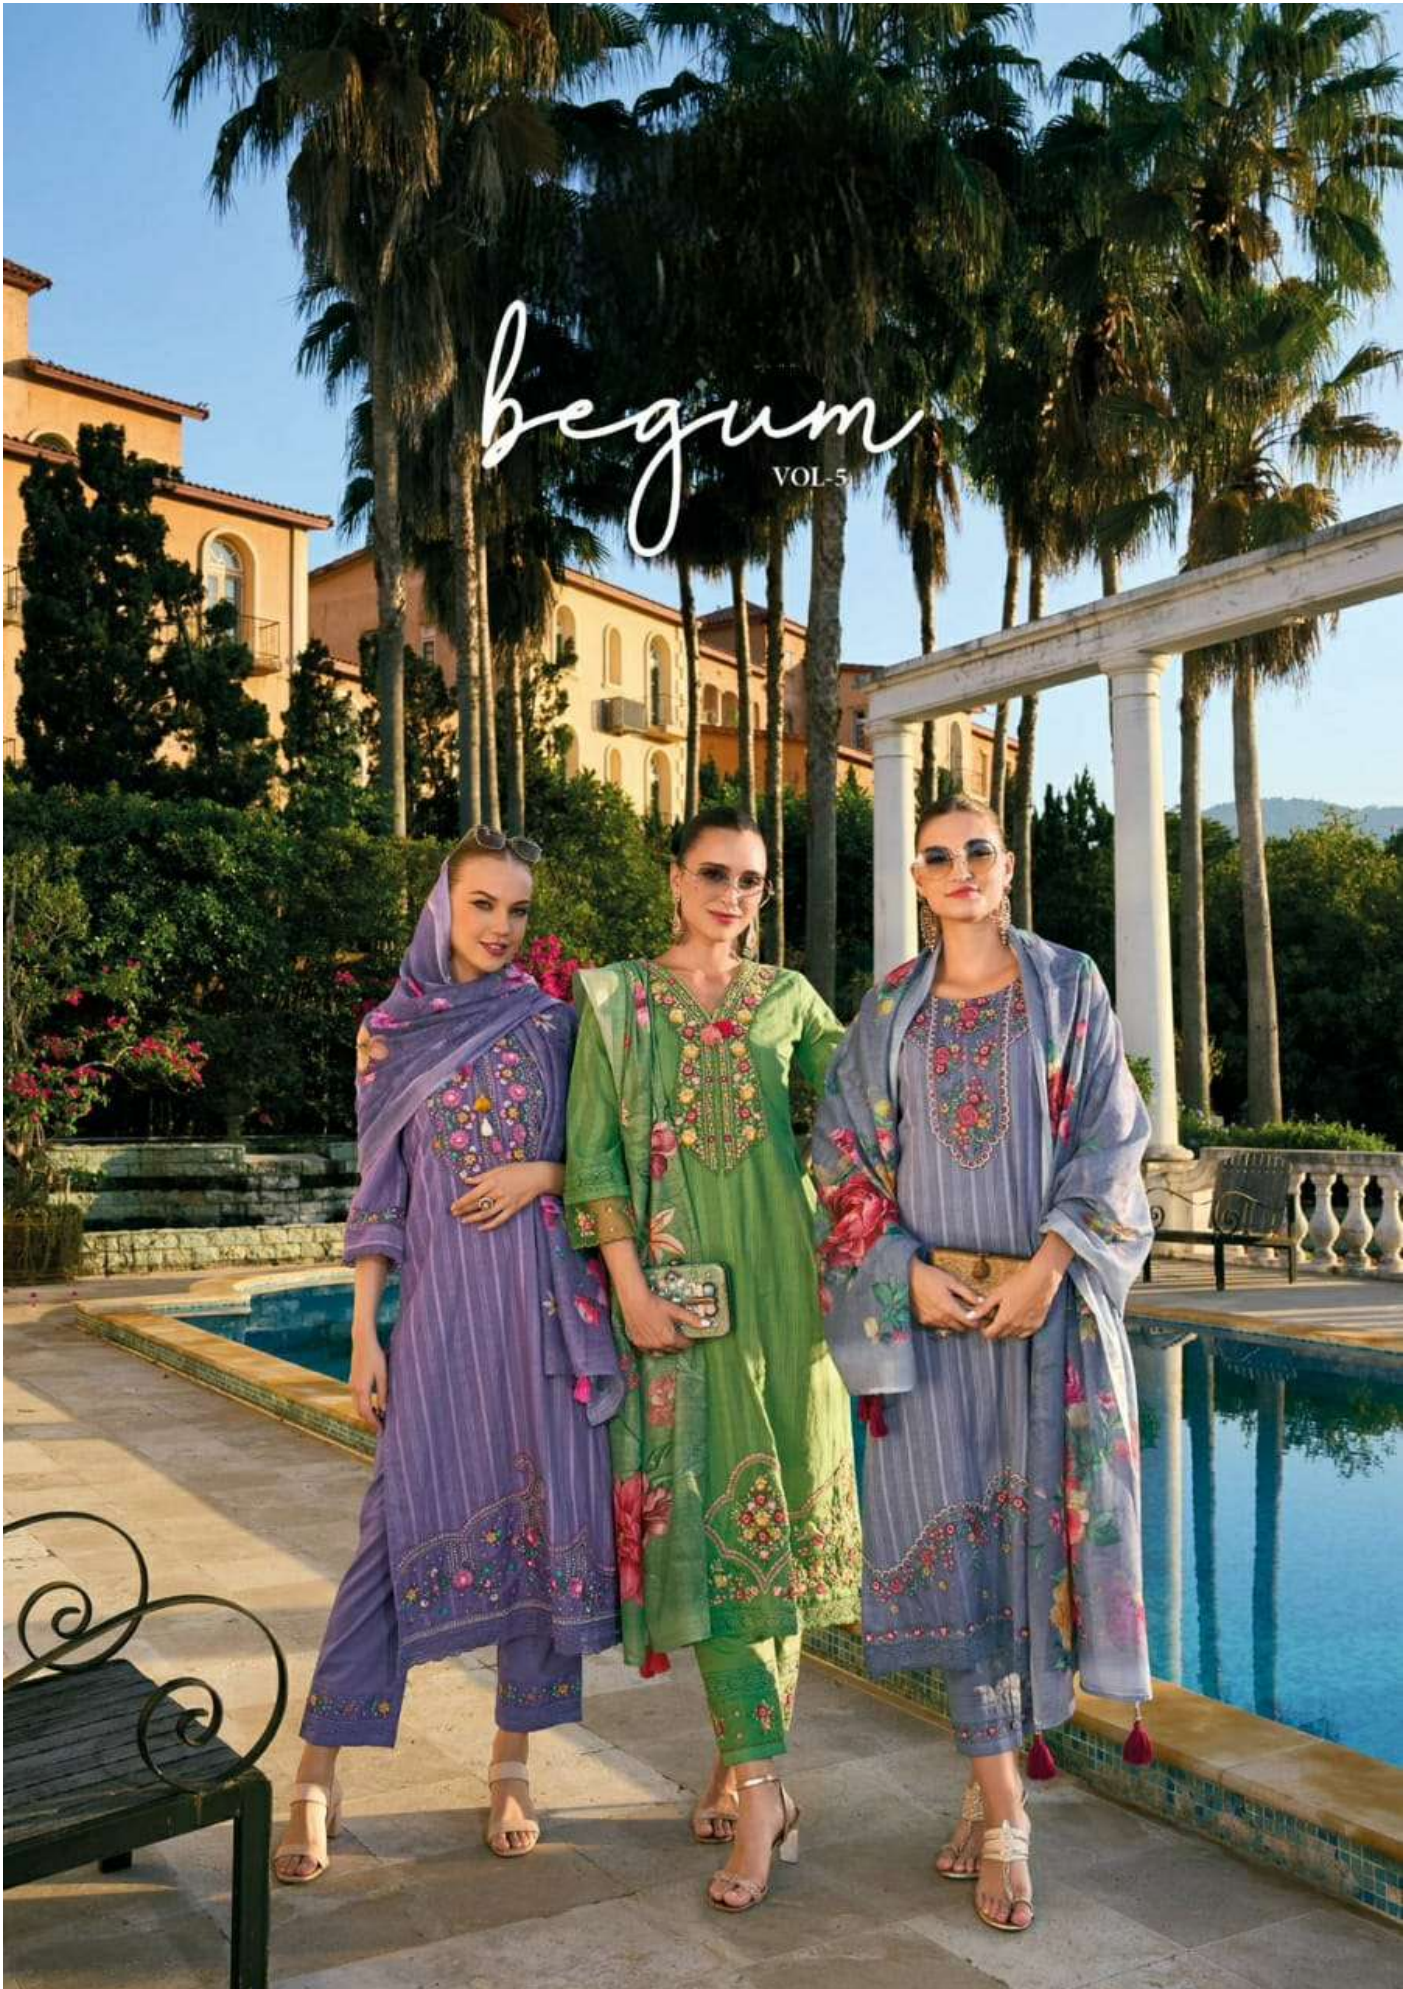

begum

VOL-5

42505

42508

42505

42505

42502

Trend
COLOR Cocktail glamour gate on ethnic edge

42503

begum

VOL-5

42503

42503

42501

42501 ●

42508