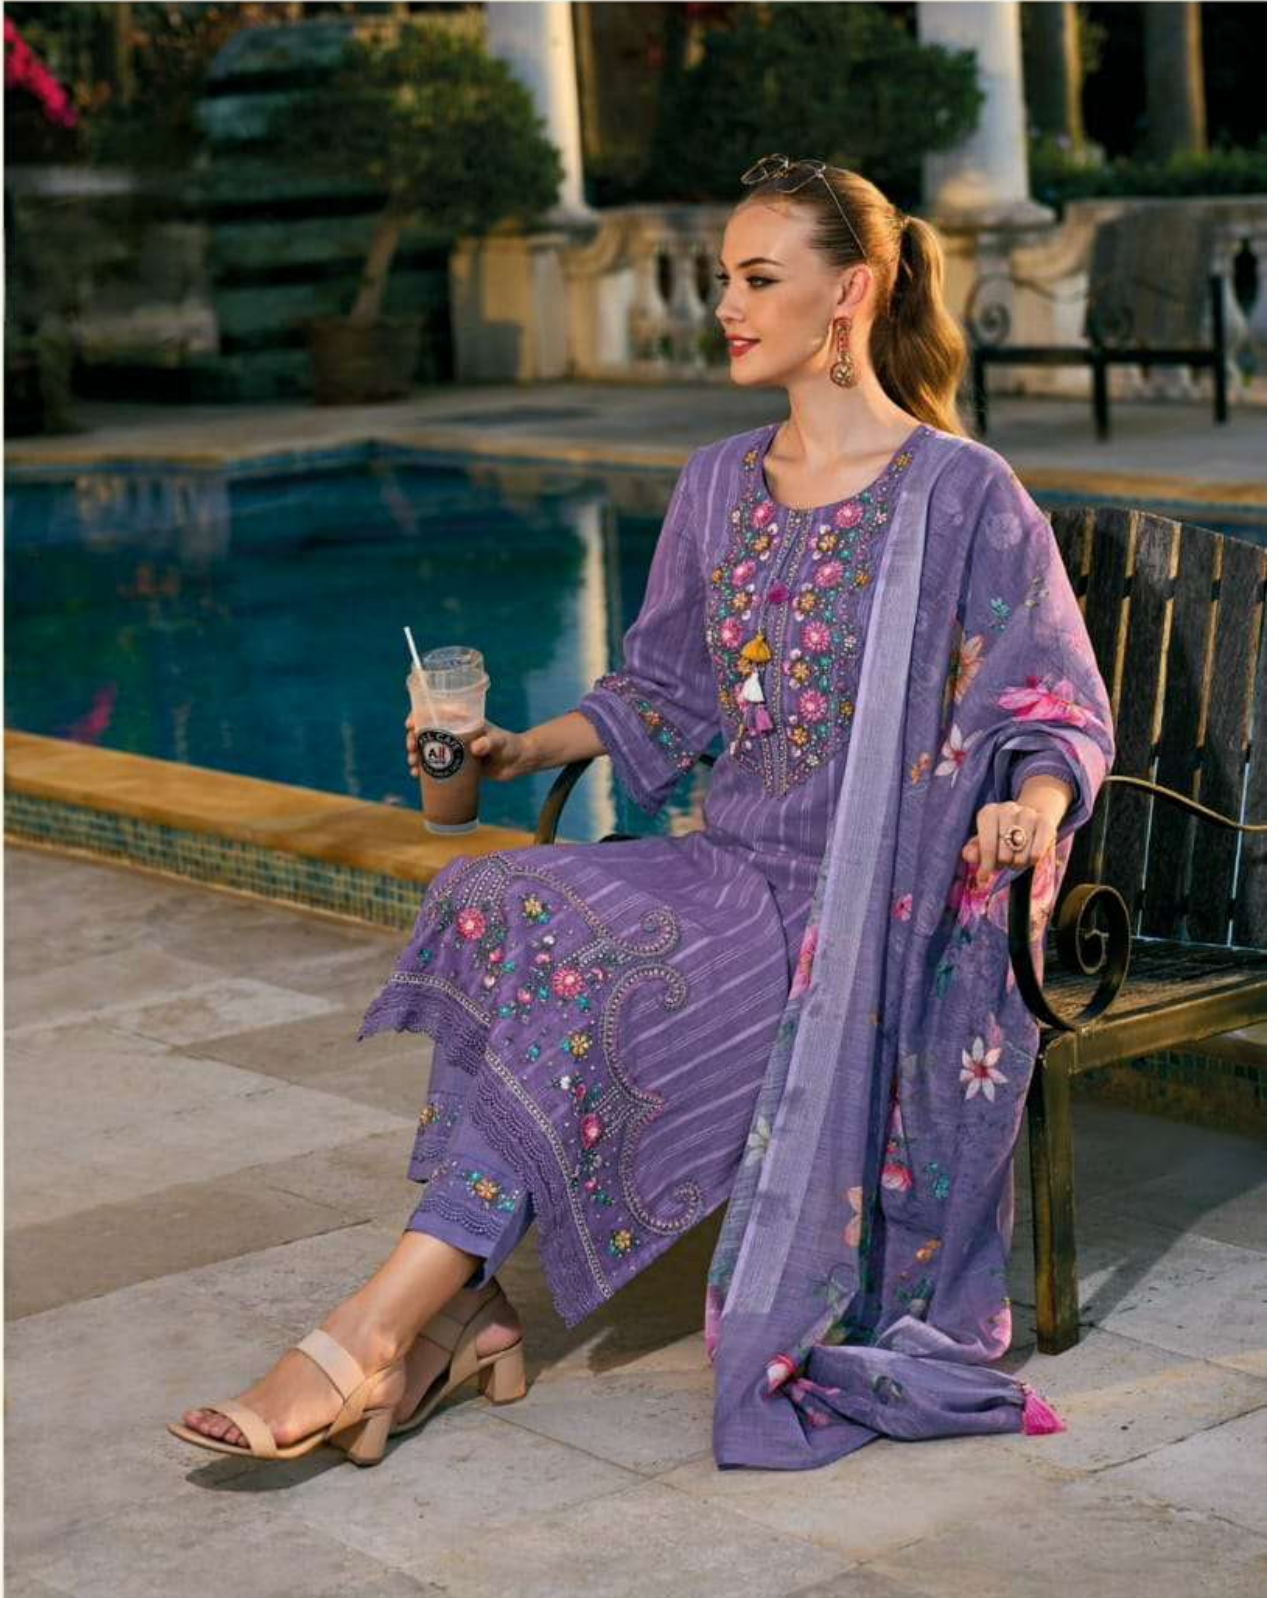

begum

VOL-5

42505

42508

42505

42505

42502

Trend
COLOR Cocktail glamour gate on ethnic edge

42506

42502

42502

42504

42504

42506

42506

42504