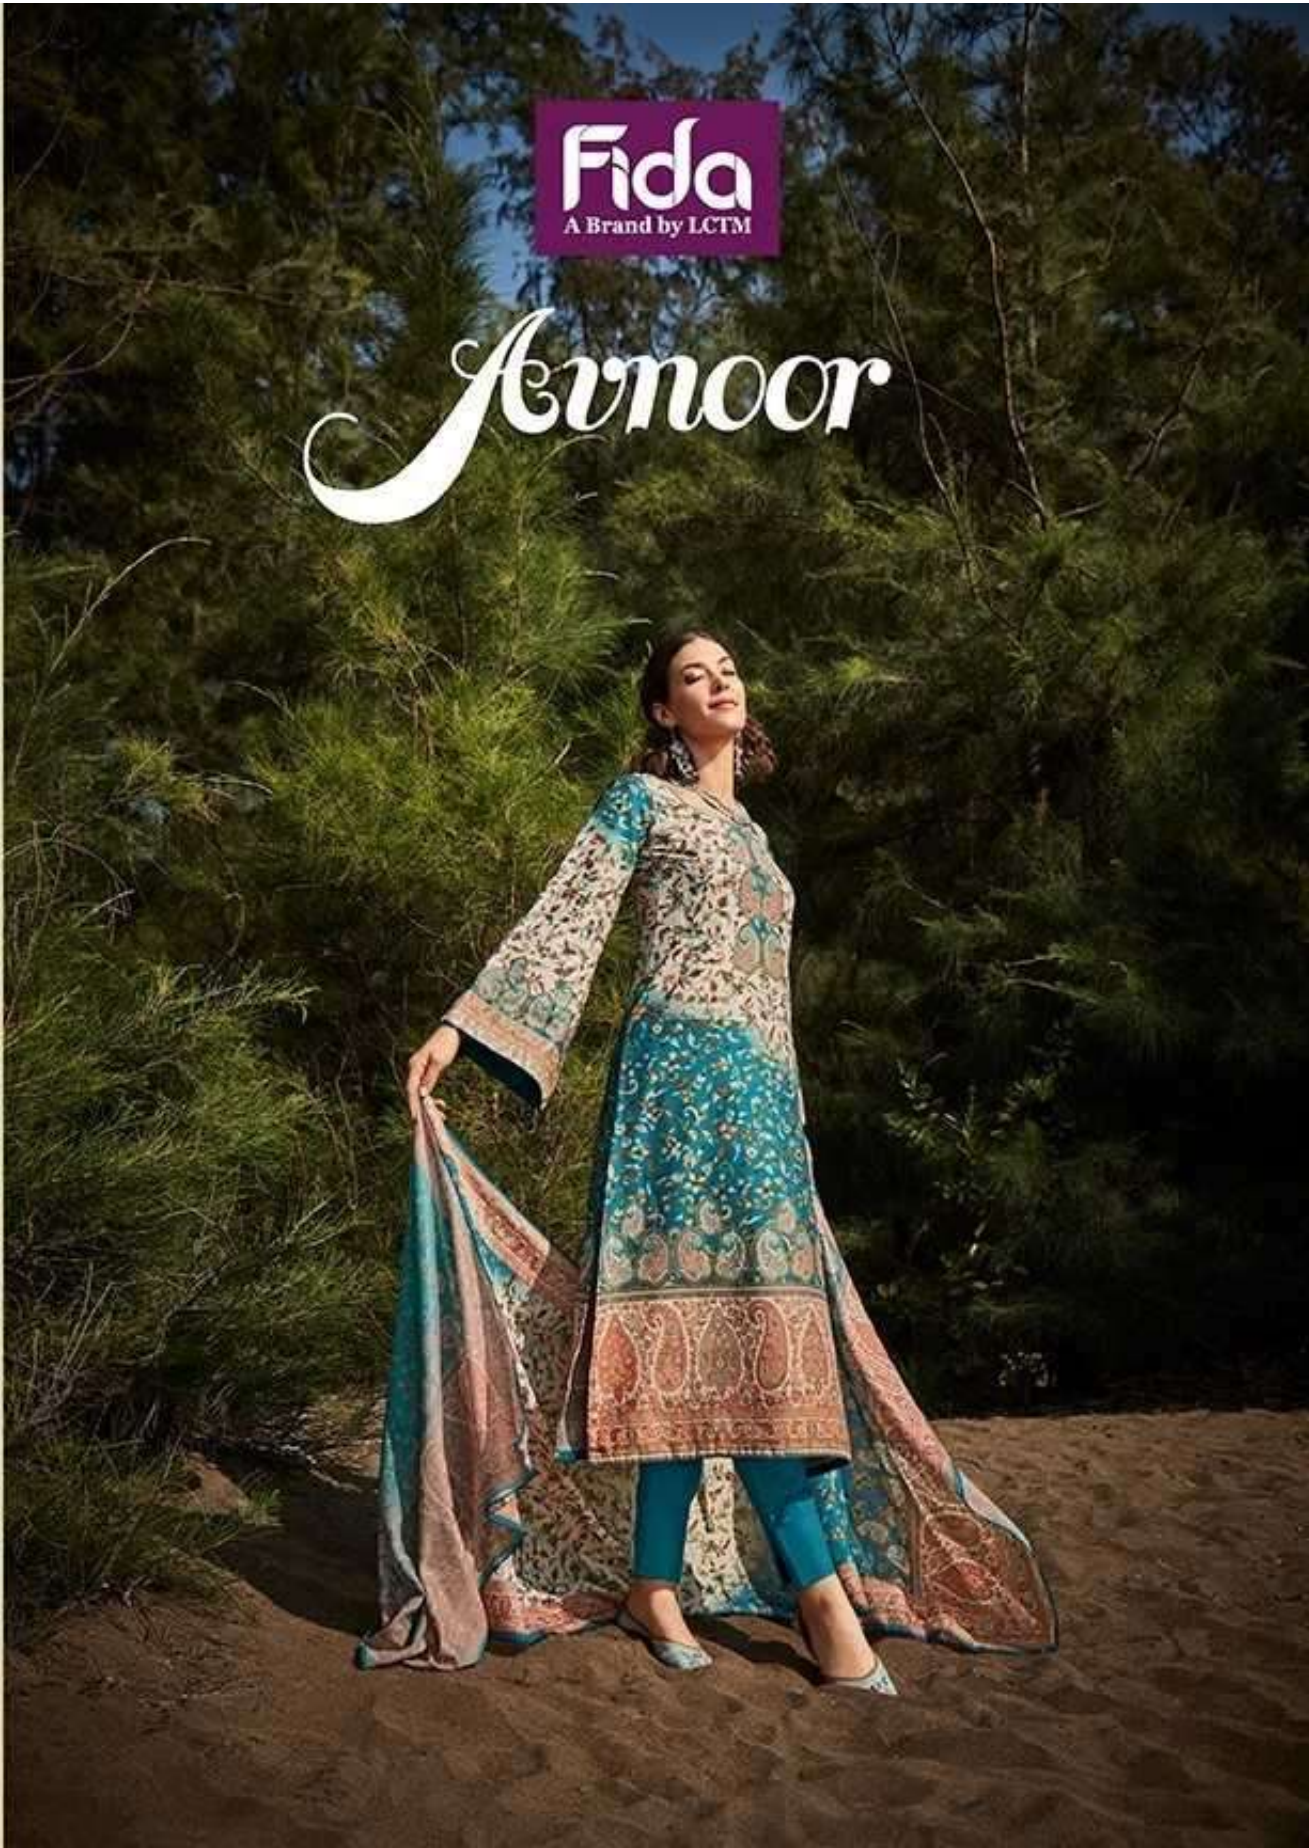

# *Arvnoor*

TOP : DIGITAL BLENDED VOILE COTTON

BOTTOM : 50S COTTON SOLID

DUPATTA : DIGITAL SOFT COTTON

Fida  
A Brand by L'CTH

GIFT YOUR SELF THE BEAUTY YOU DESIRE

1004

**Fida**  
A Brand by LCFM