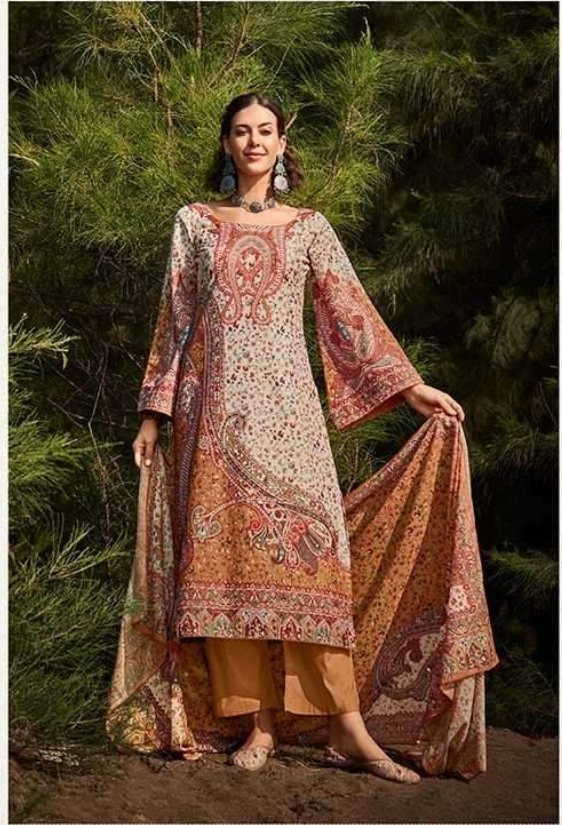

Fida
A Brand by L'CTSI

— THE TRUE ROYAL PRESENCE —

❧ | 1003