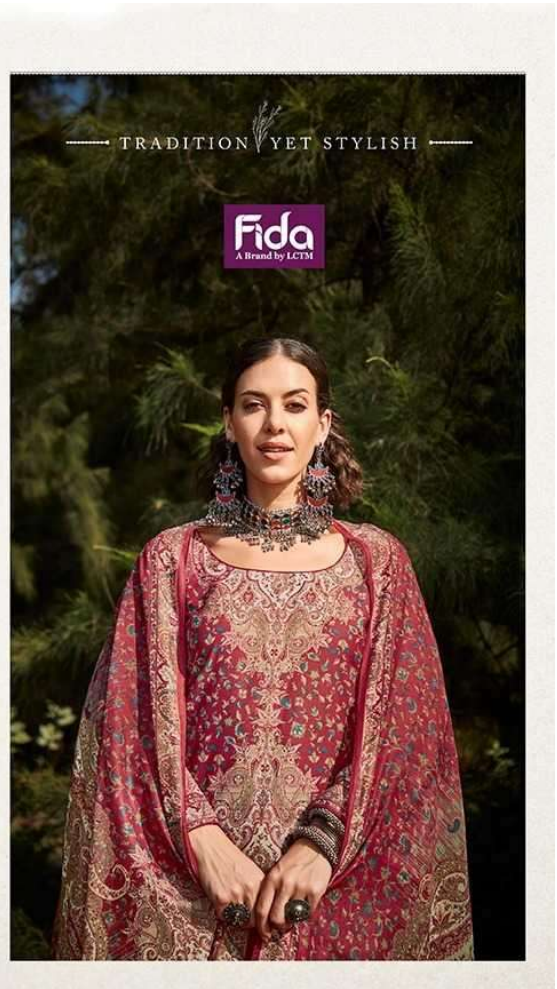

Fida
A Brand by LCTM

Arnoor

Fida
A Brand by LCTM

Arnoor

TOP : DIGITAL BLENDED VOILE COTTON

BOTTOM : 50S COTTON SOLID

DUPATTA : DIGITAL SOFT COTTON

Fida
A Brand by L'CTH