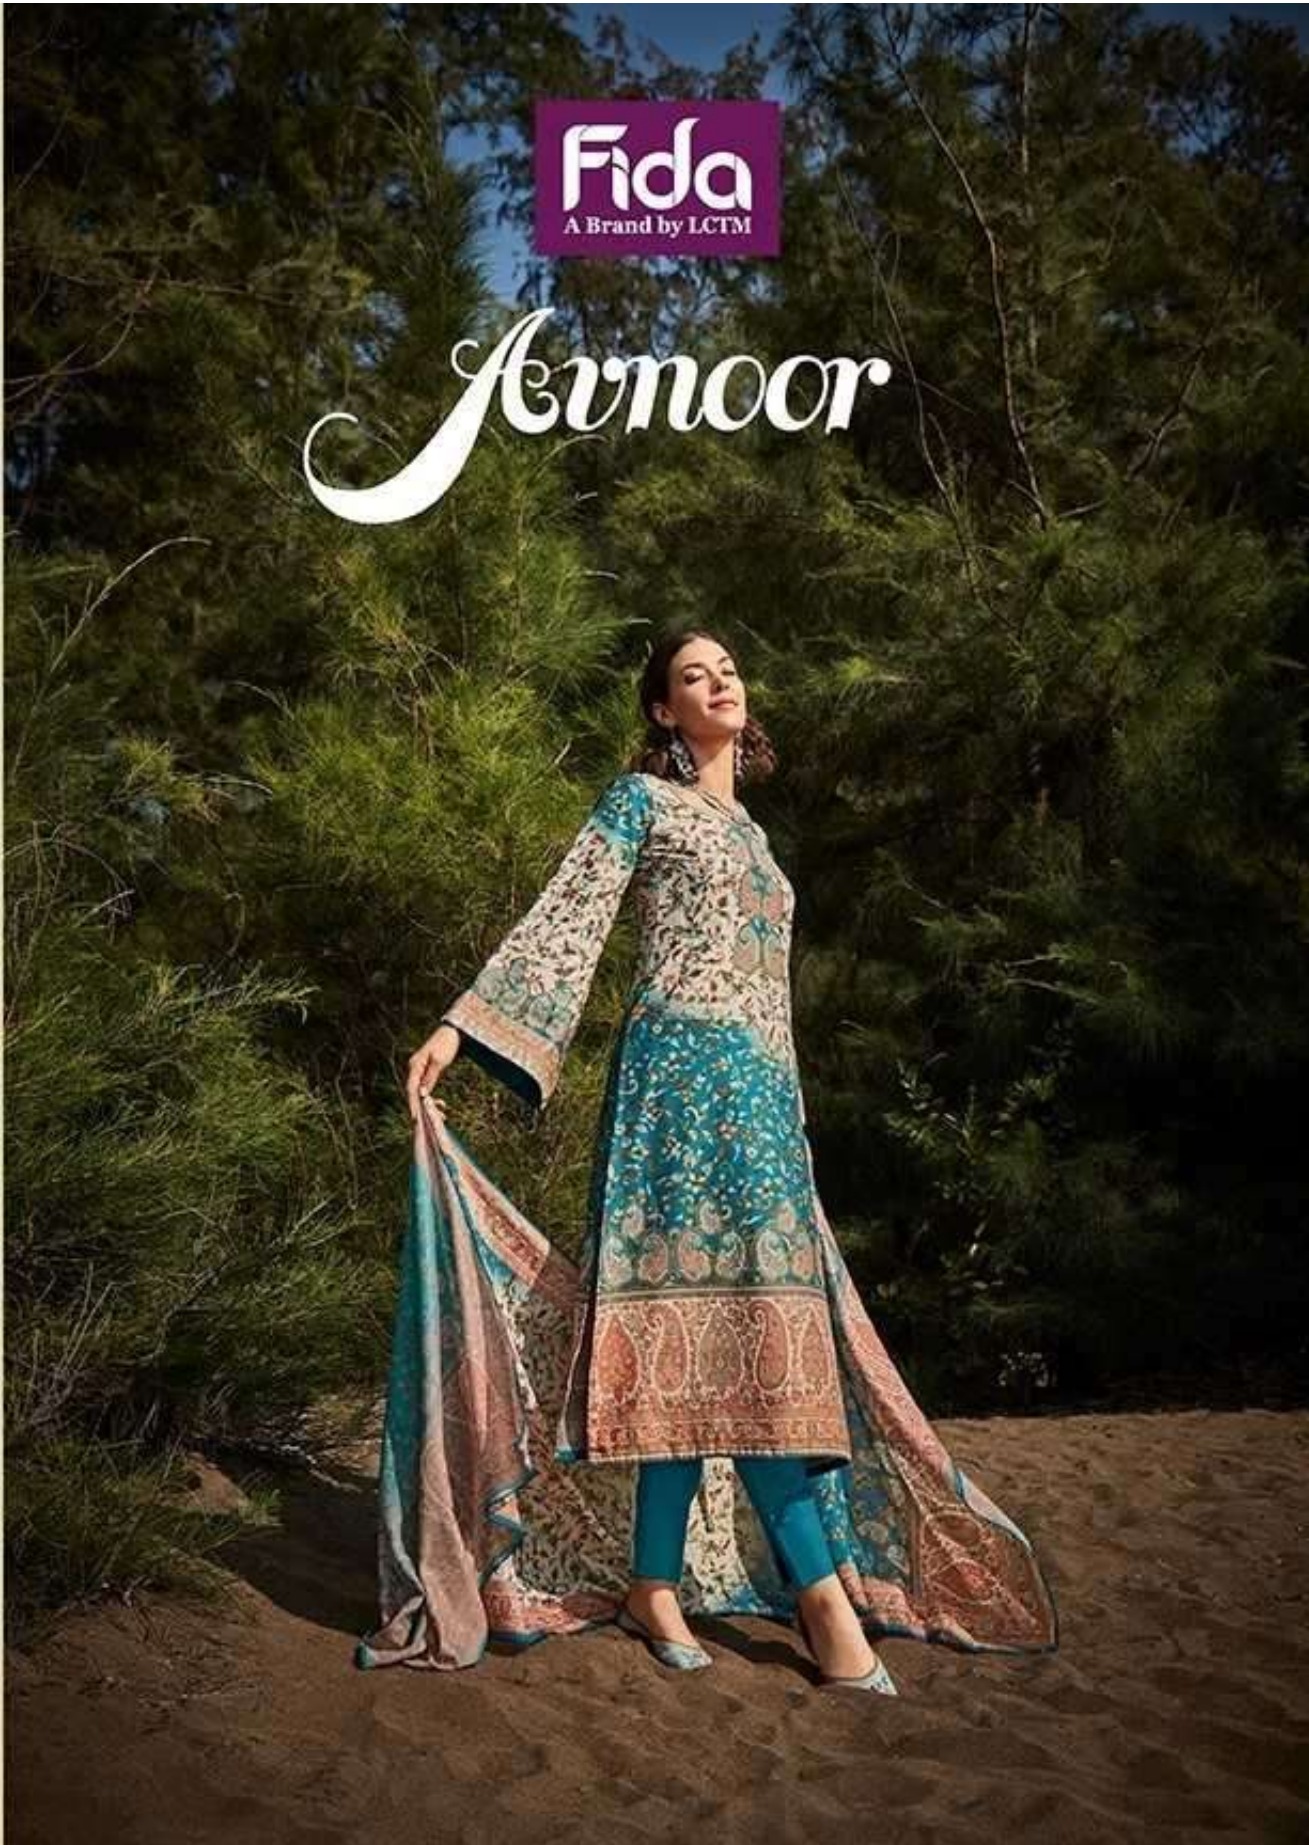

Fida
A Brand by LCTM

Arnoor

Fida
A Brand by LCTM

Arnoor

TOP : DIGITAL BLENDED VOILE COTTON

BOTTOM : 50S COTTON SOLID

DUPATTA : DIGITAL SOFT COTTON

Fida
A Brand by L'CTH