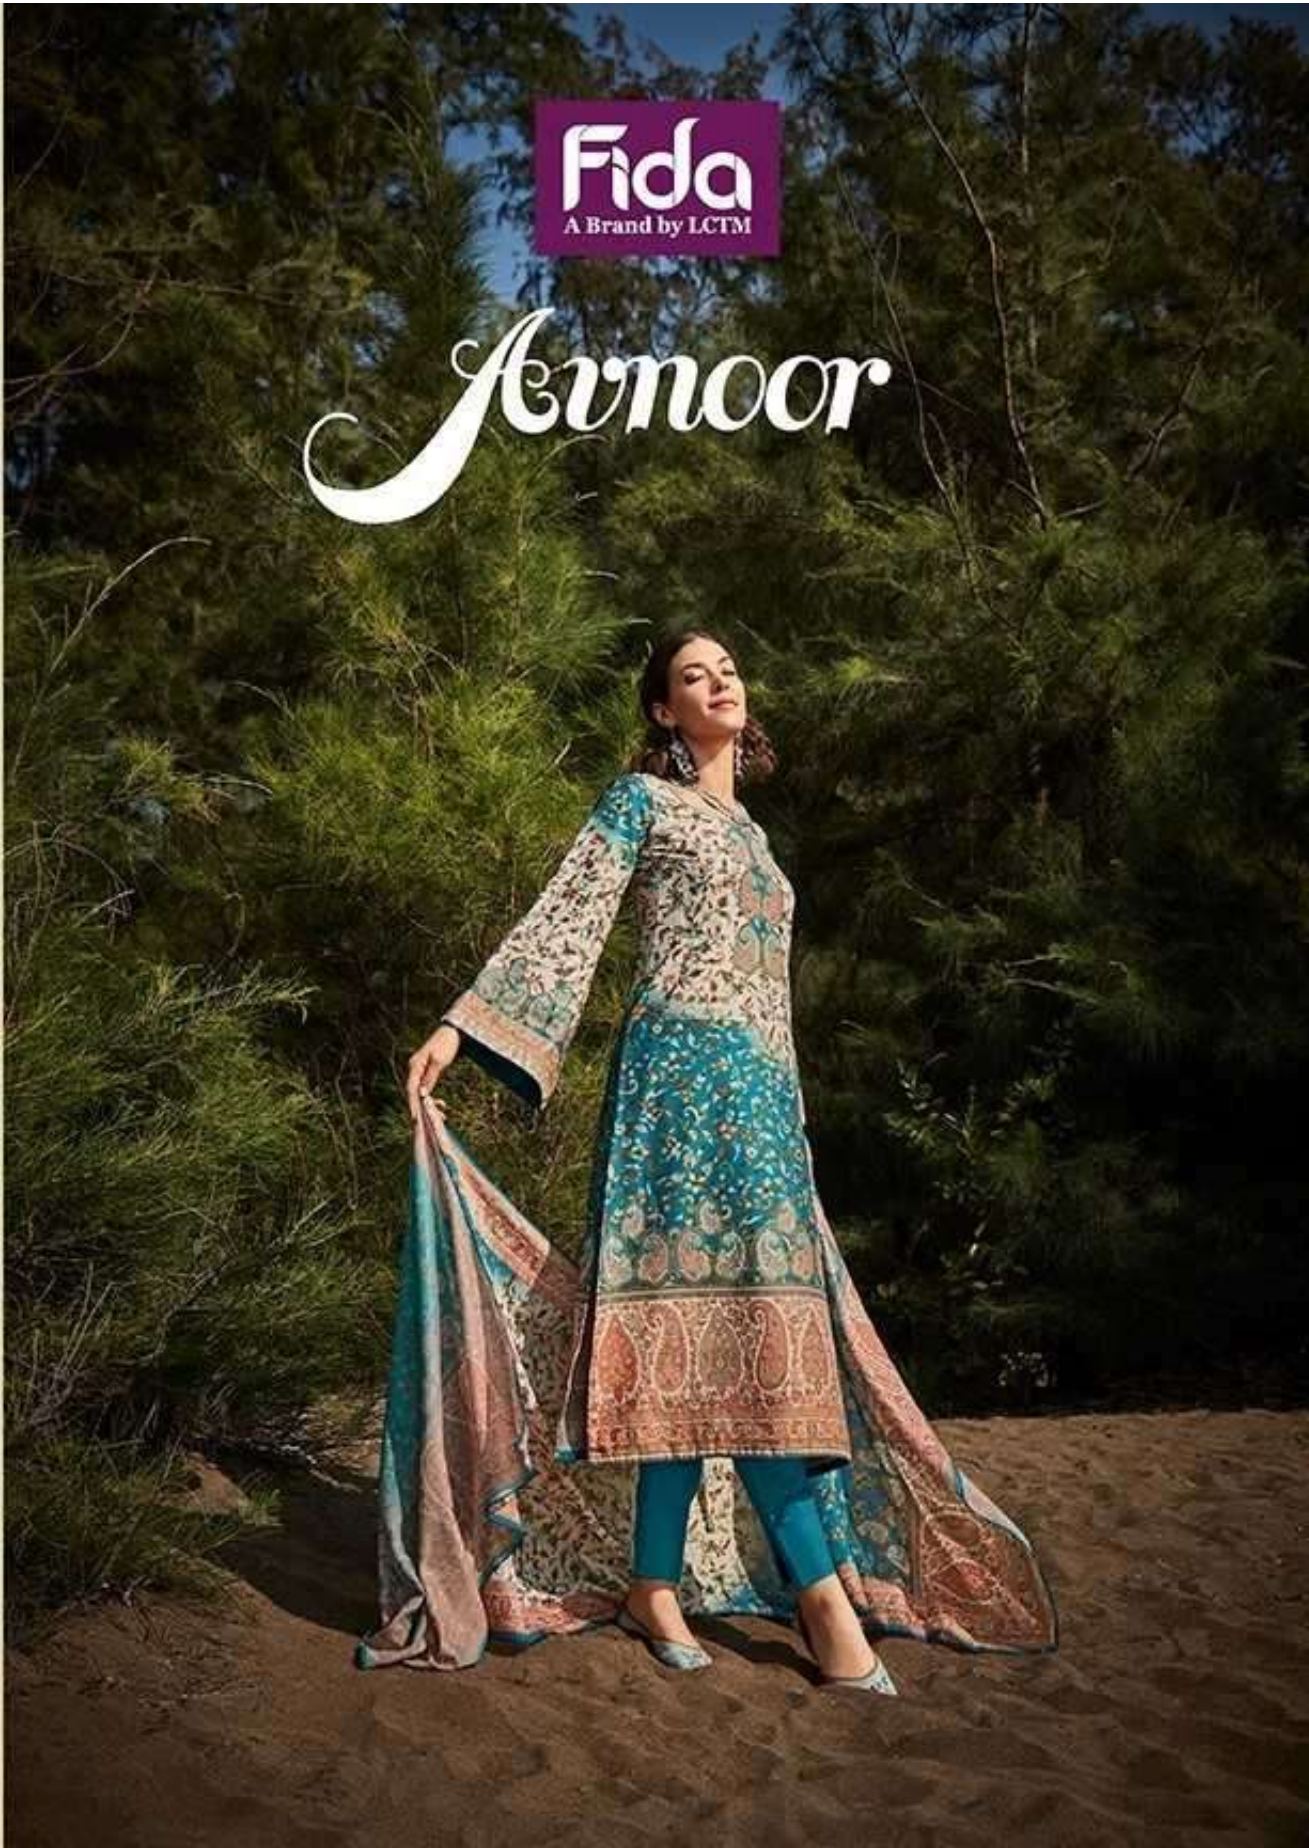

Fida
A Brand by LCTM

Arnoor

Fida
A Brand by LCTM

Arnoor

TOP : DIGITAL BLENDED VOILE COTTON

BOTTOM : 50S COTTON SOLID

DUPATTA : DIGITAL SOFT COTTON

Fida
A Brand by L'CTH