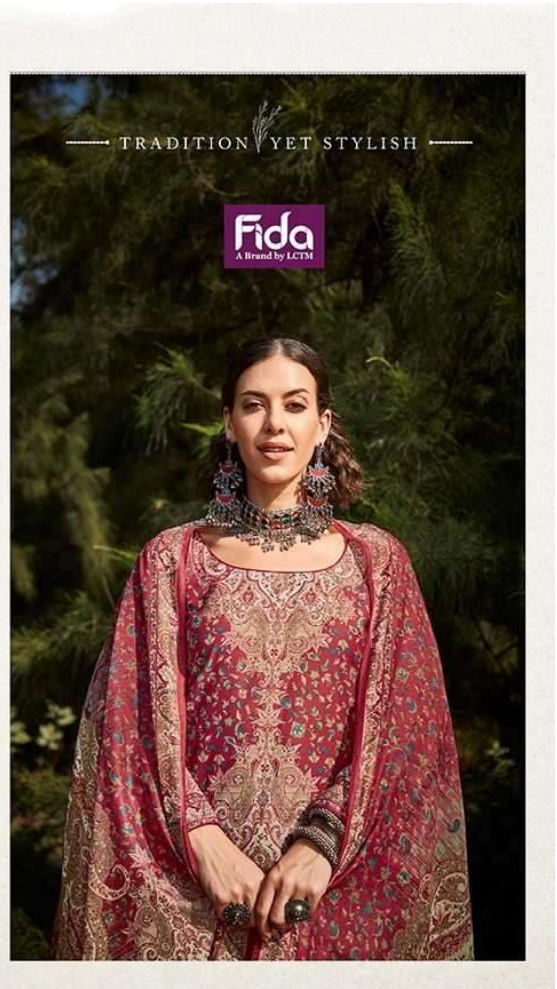

Fida
A Brand by LCTM

Arvnoor

Fida
A Brand by LCTM

Arnoor

TOP : DIGITAL BLENDED VOILE COTTON

BOTTOM : 50S COTTON SOLID

DUPATTA : DIGITAL SOFT COTTON

Fida
A Brand by L'CTH