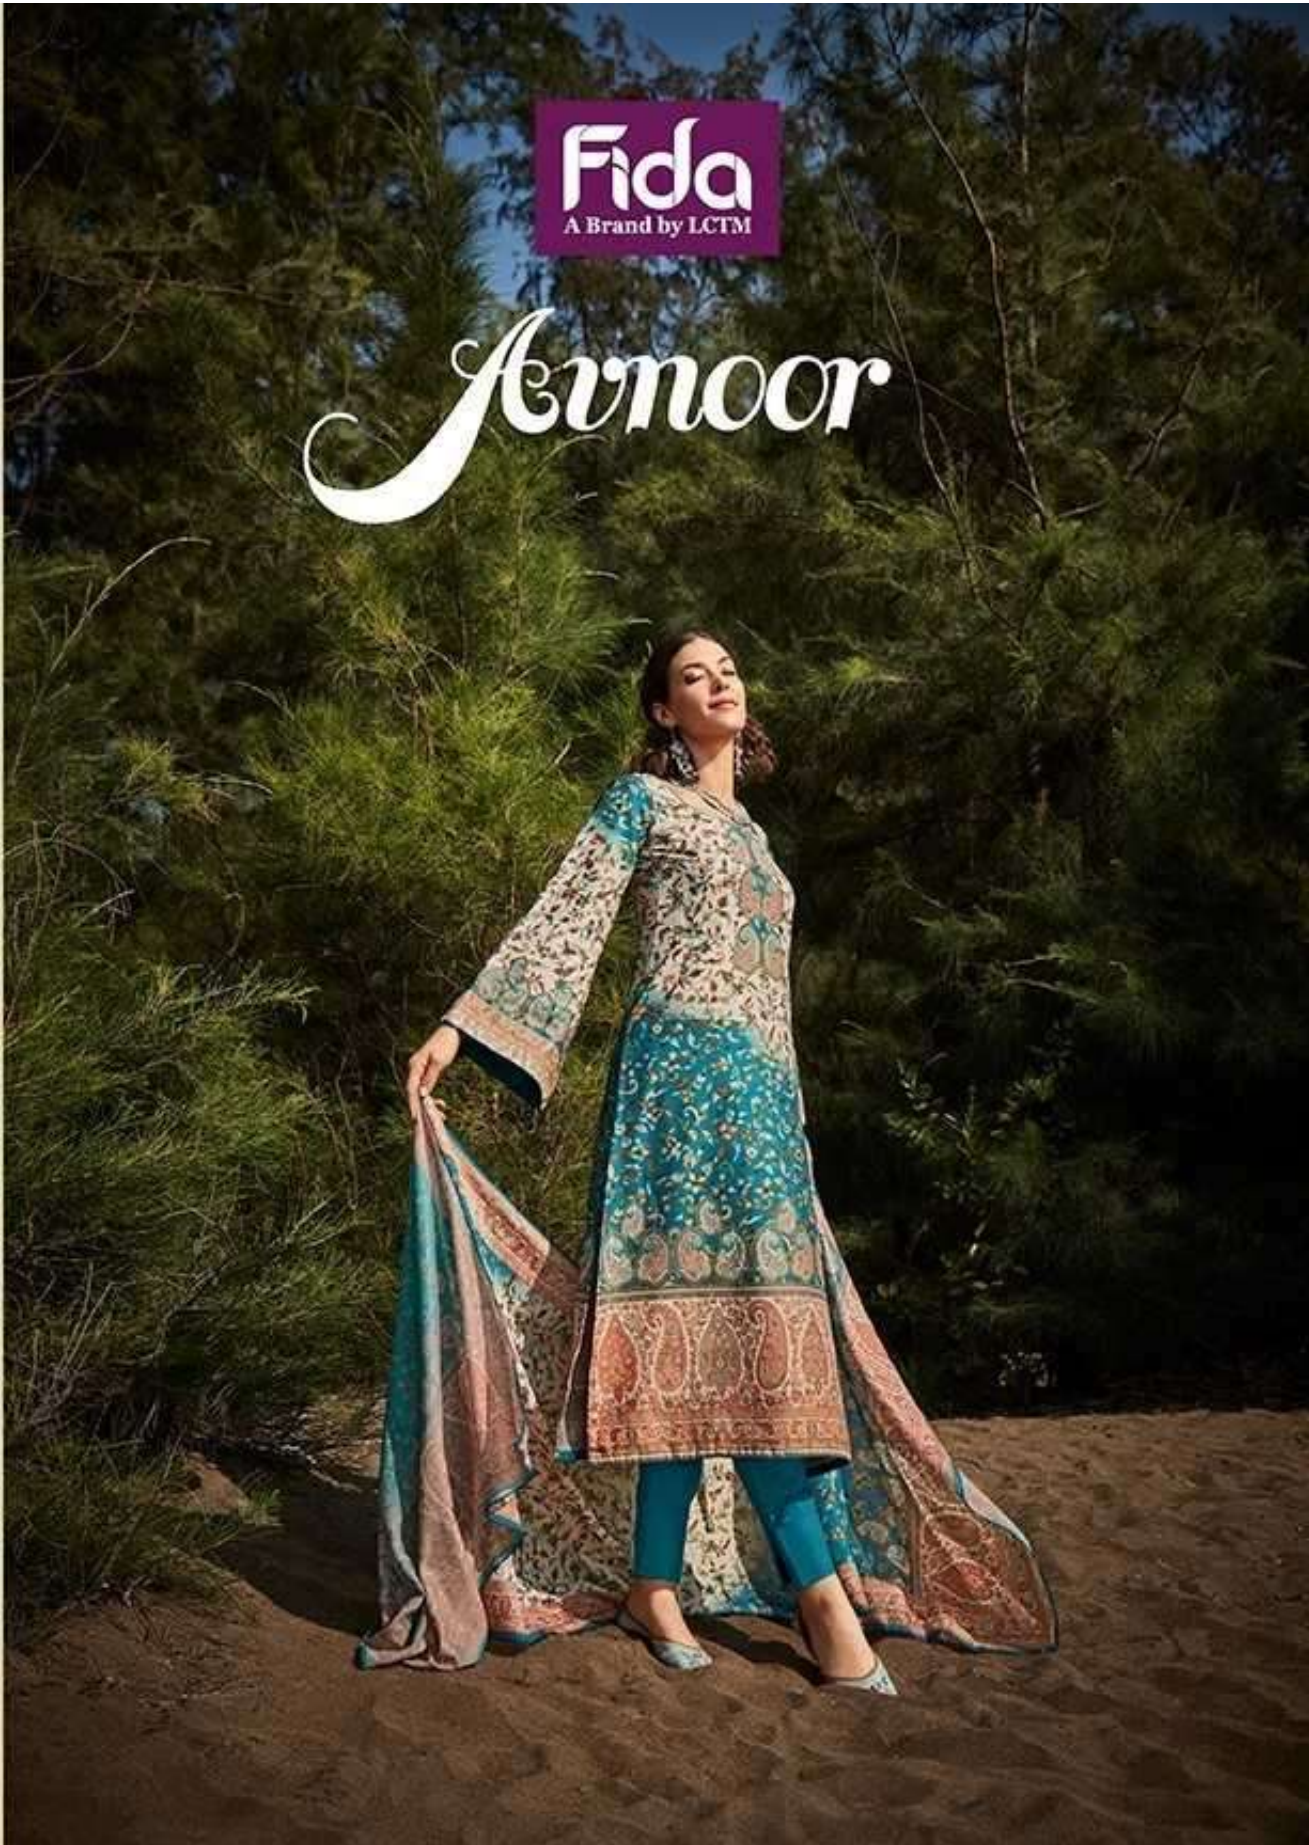

Fida
A Brand by LCTM

Arvnoor

Fida
A Brand by LCTM

Arnoor

TOP : DIGITAL BLENDED VOILE COTTON

BOTTOM : 50S COTTON SOLID

DUPATTA : DIGITAL SOFT COTTON

Fida
A Brand by L'CTH