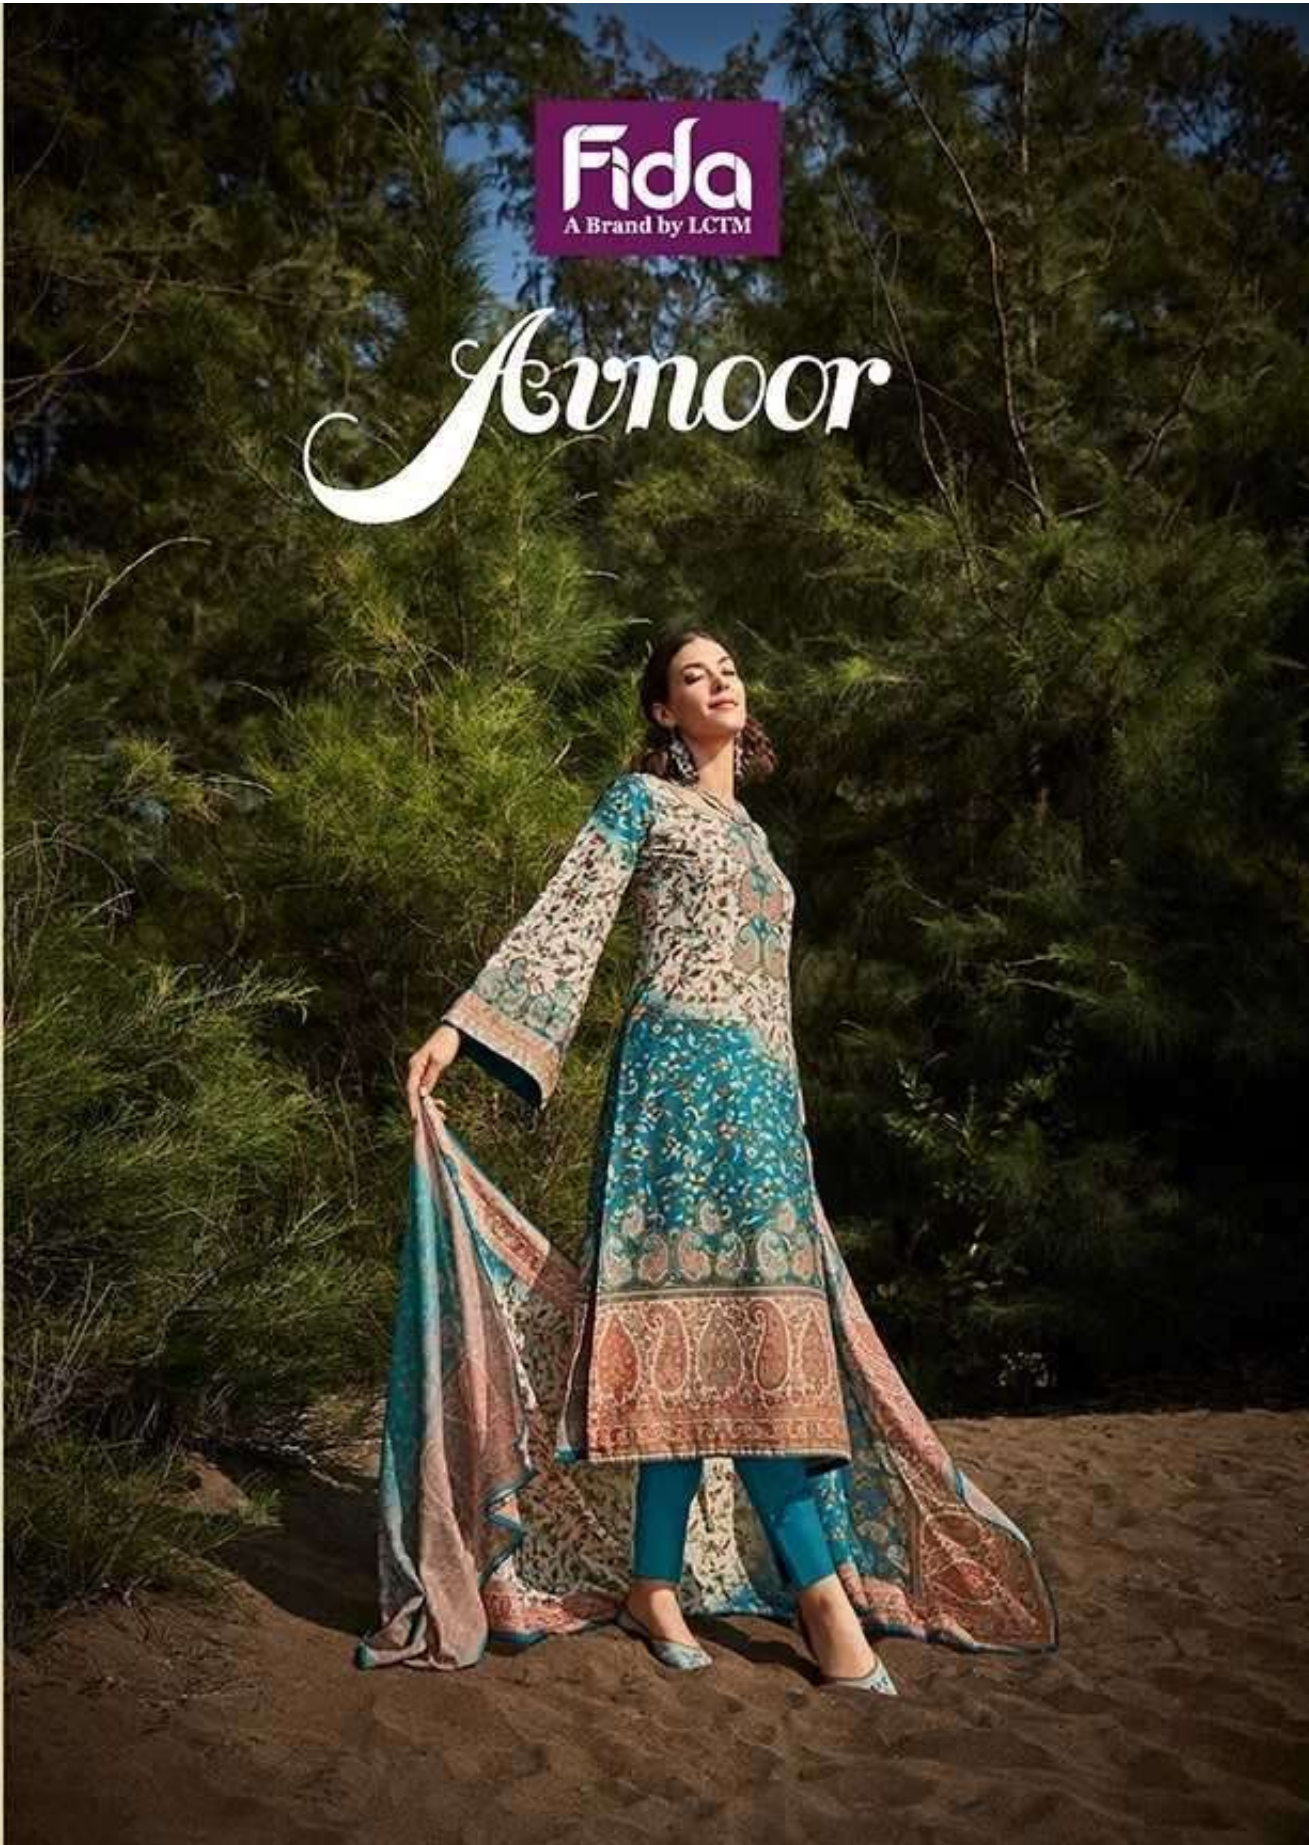

Fida
A Brand by LCTM

Arnoor