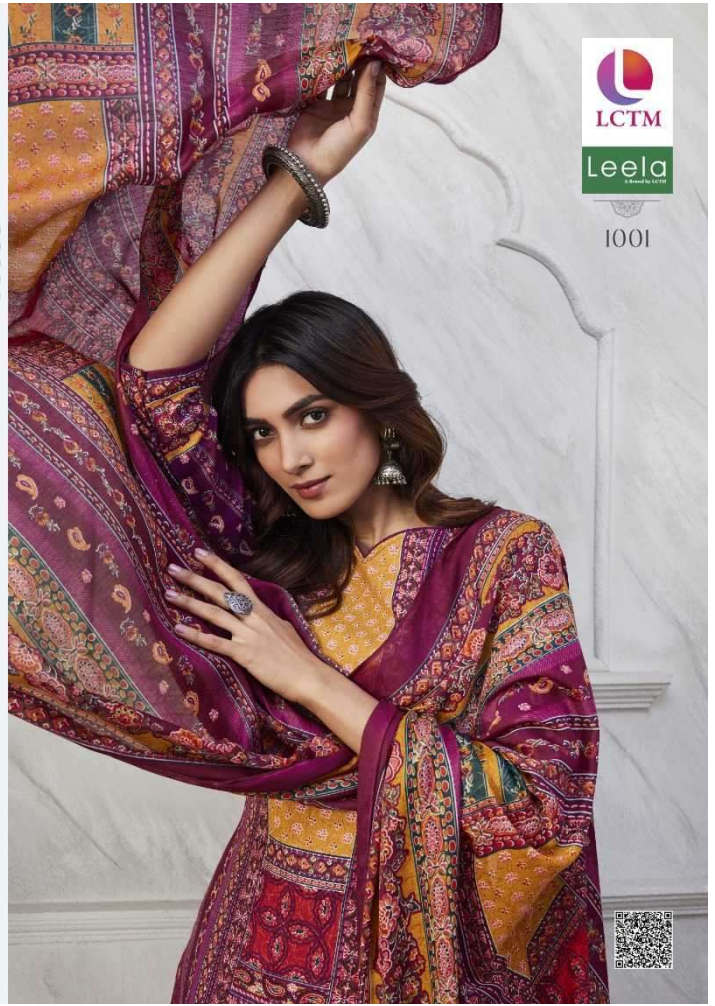

LCTM

Leela
A Brand by LCTM

JASMINE

LCTM
Leela
A Brand by LCTM

1001

1003

1005

1002

LCTM

Leela
A Brand by LCTM

JASMINE

1004

LCTM
Leela
By LCTM

JASMINE

Top: Magic Bottom: Rayon Dupatta: Indo

1001