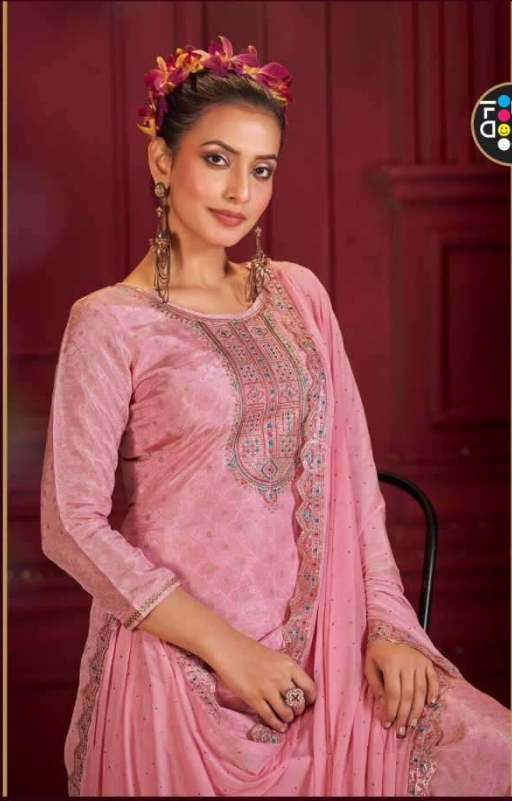

F-173

F-174

F-173

F-172

F-171

F-172

F-173

F-174

- TOP - PURE ORGANZA SIMAR SILK SELF JEQUARD WITH HEAVY WORK
- BOTTOM - PURE
- DUPATTA - PURE EDITIONAL WORK WITH ORGANZA LACE BORDER
- DESIGNS - 04