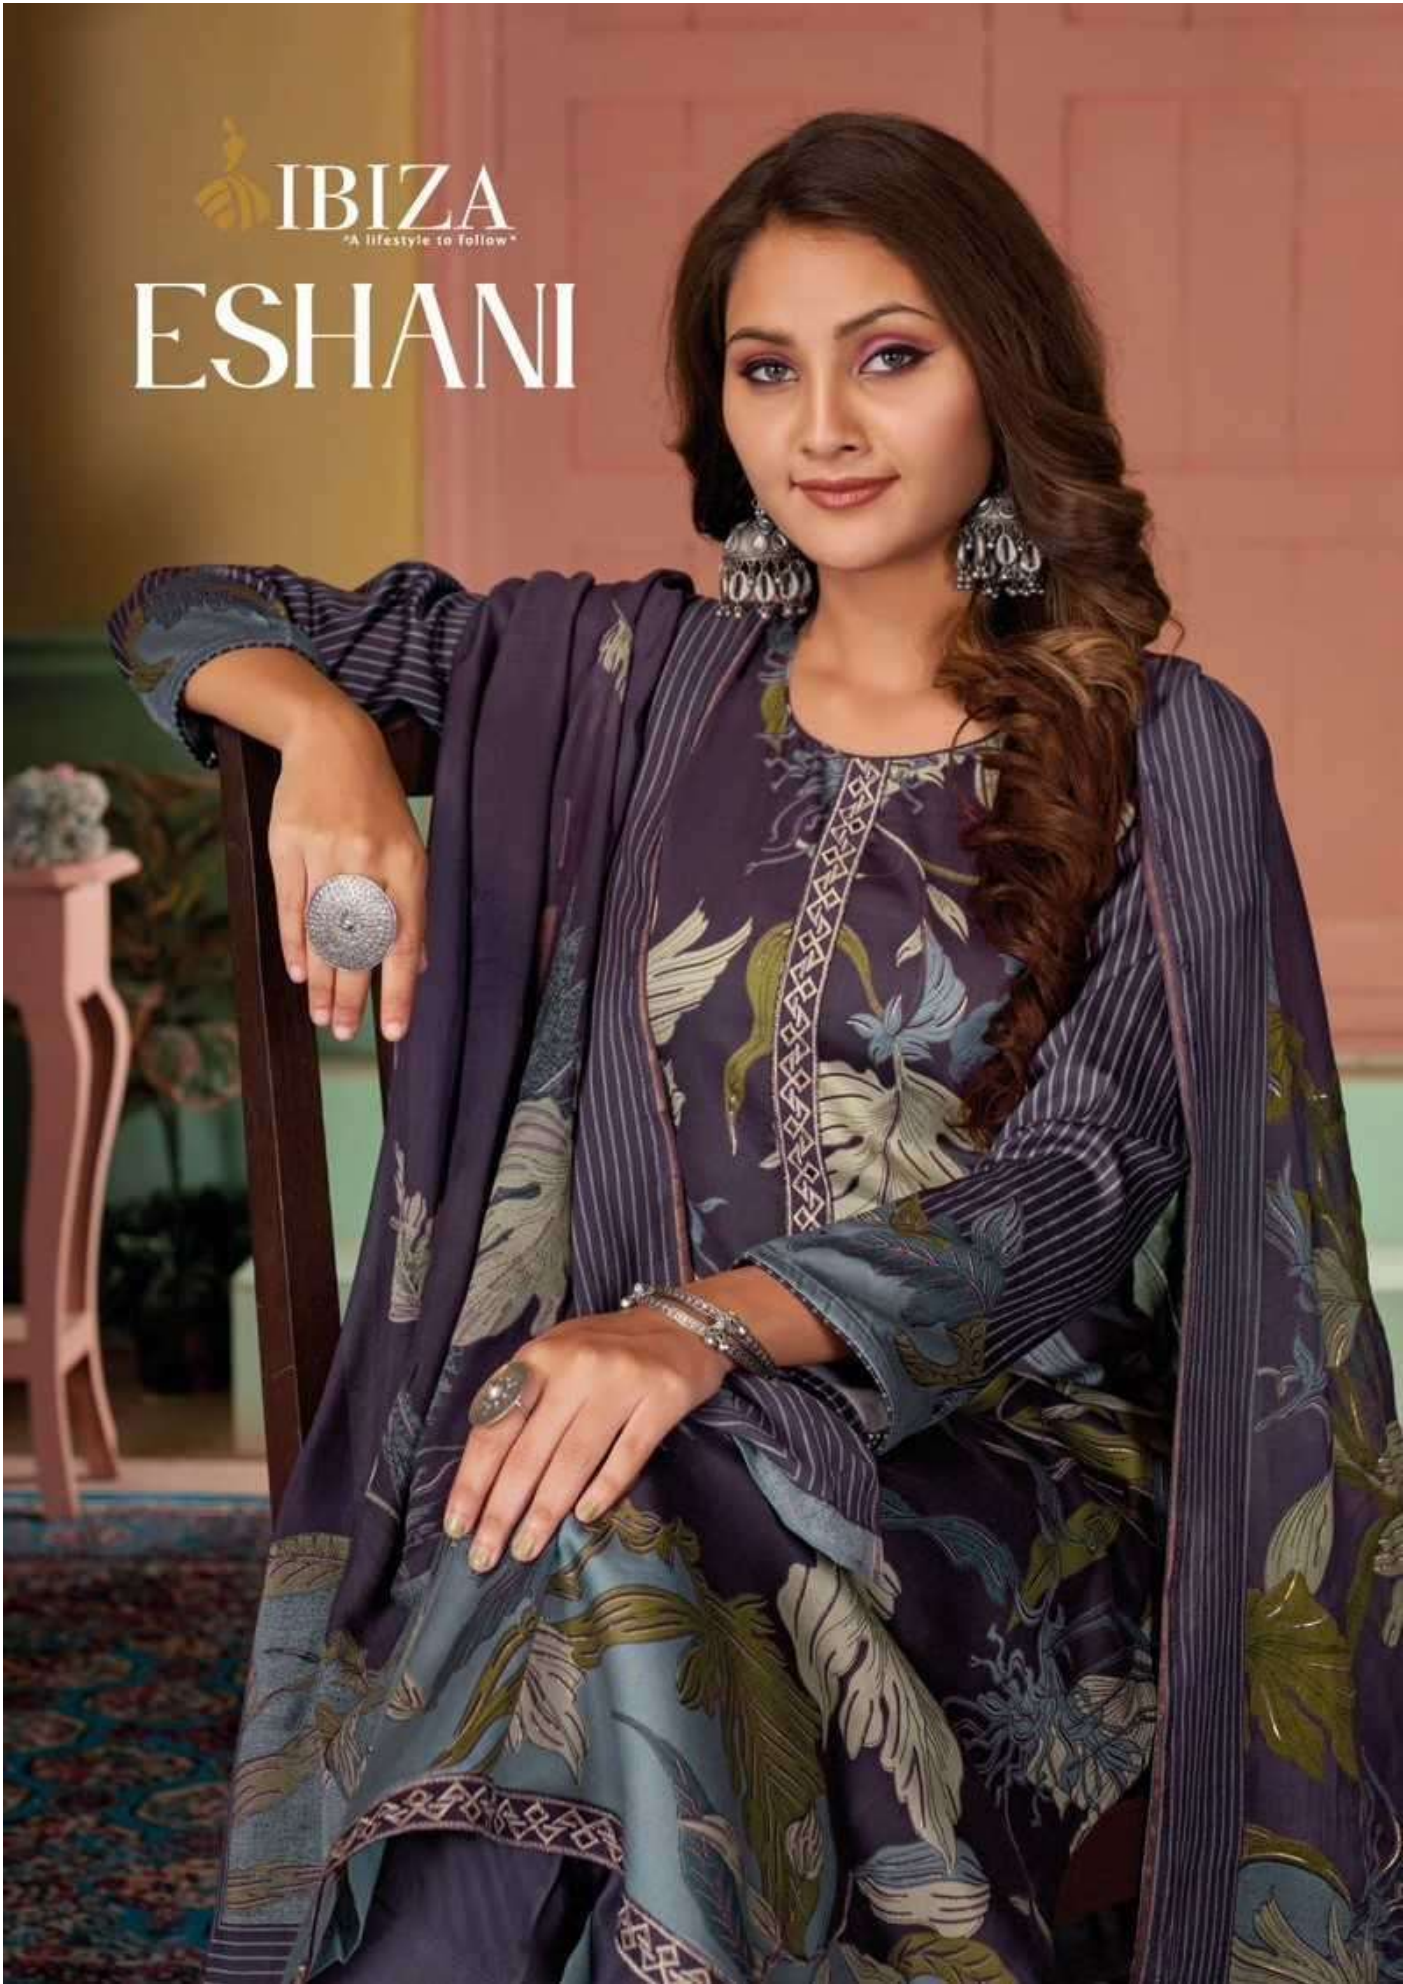

 **IBIZA**  
"A lifestyle to follow"

**ESHANI**

# ESHANI

**TOP**

PURE JAMM COTTON DIGITAL PRINT WITH  
EMBROIDERY WORK

**DUPATTA**

PURE VISCOSE MUSLIN WITH DIGITAL

**BOTTOM**

PURE COTTON SOLID

**DESIGN : 4**