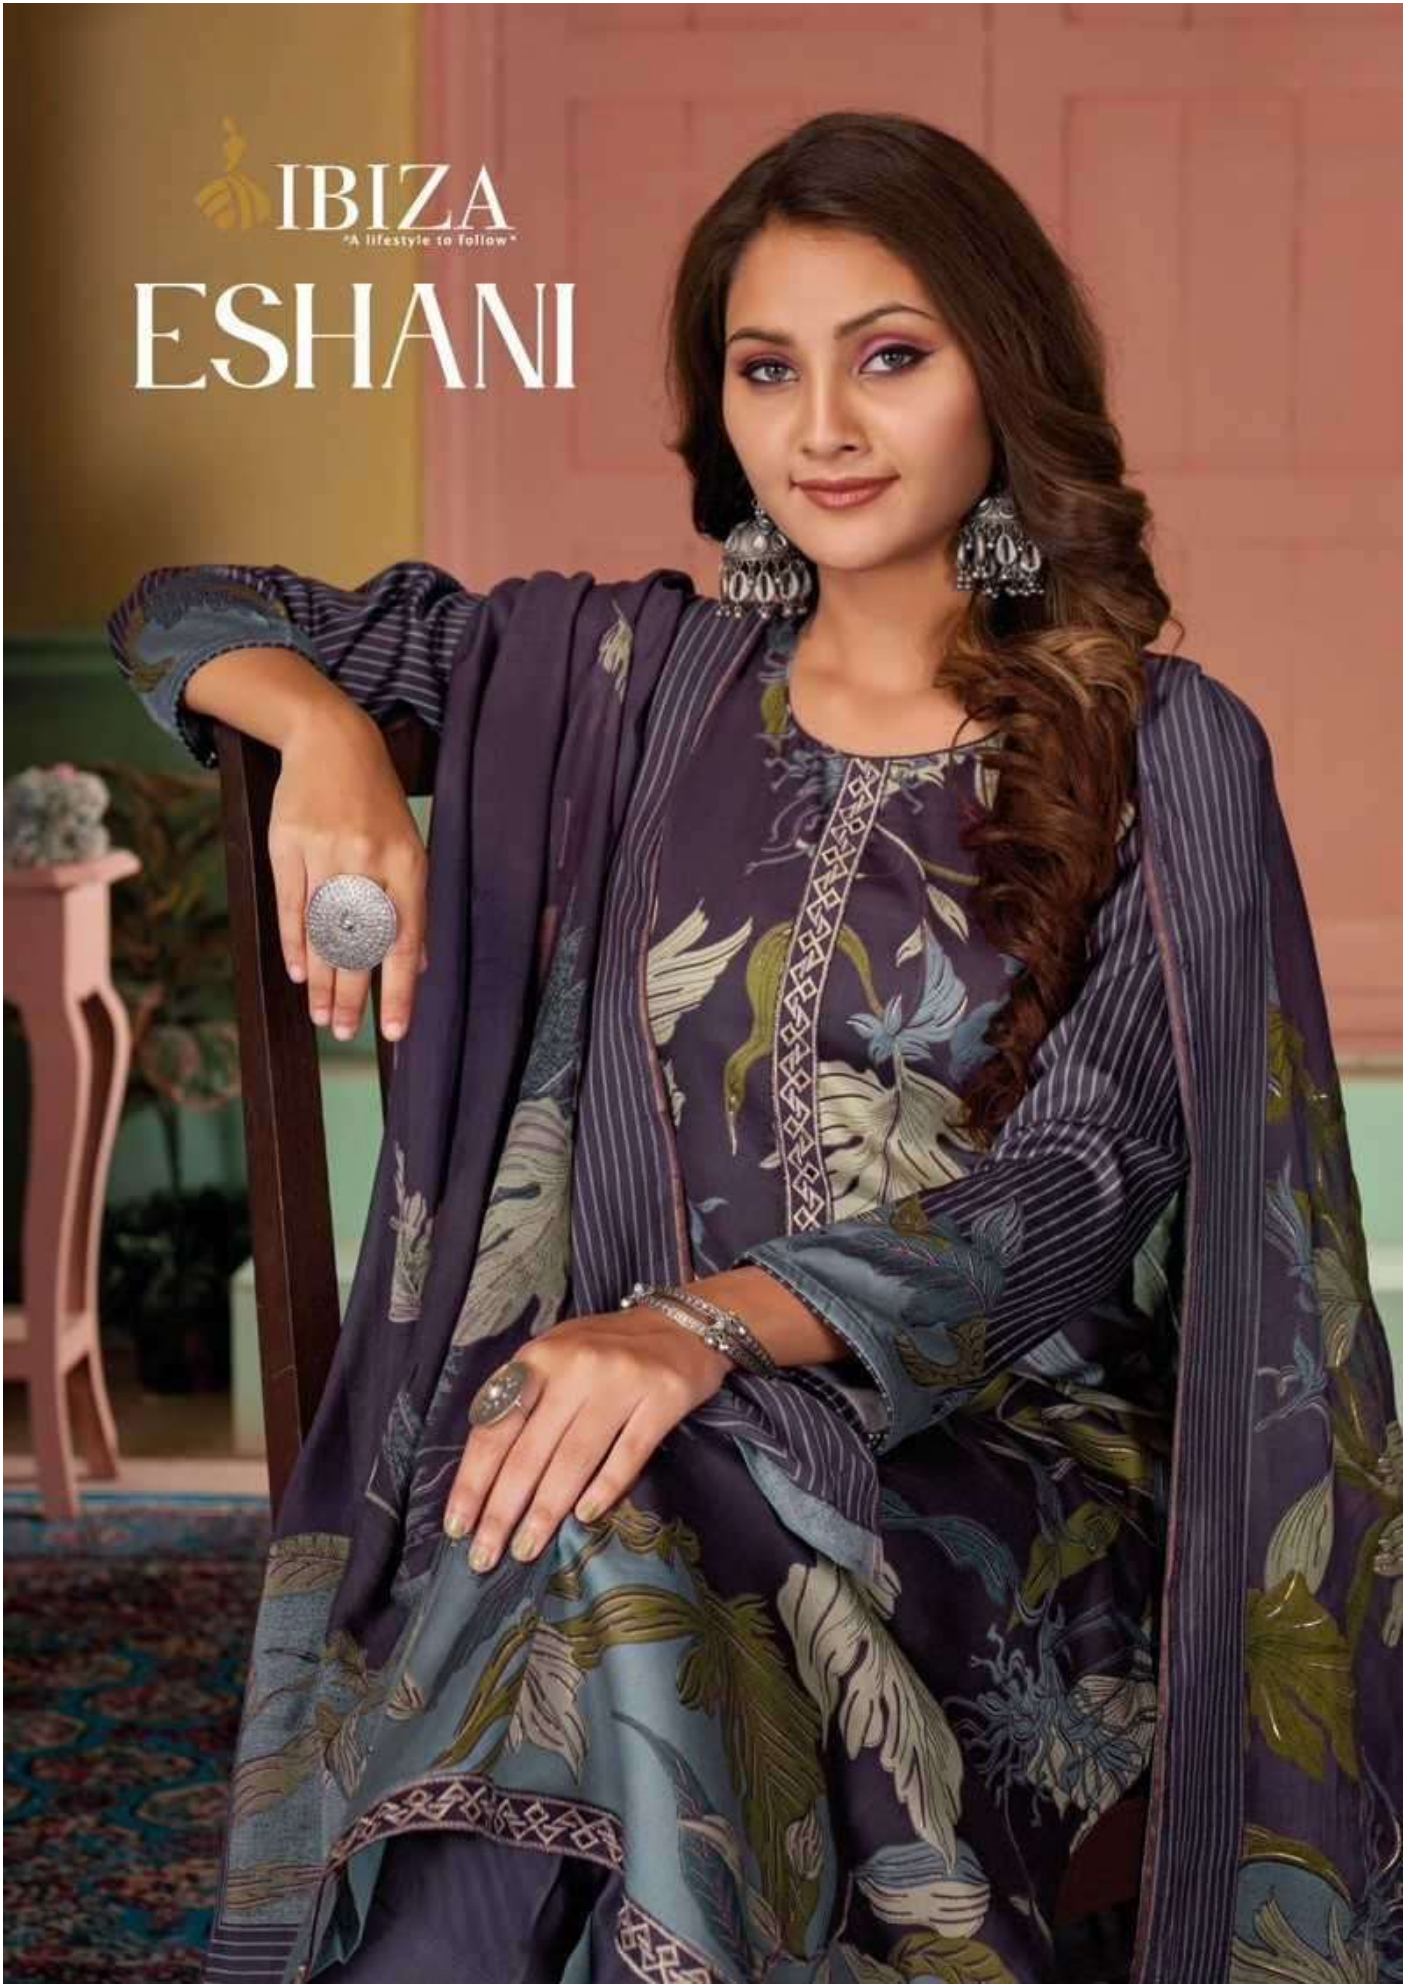

 **IBIZA**
"A lifestyle to follow"

ESHANI

ESHANI

TOP

PURE JAMM COTTON DIGITAL PRINT WITH
EMBROIDERY WORK

DUPATTA

PURE VISCOSE MUSLIN WITH DIGITAL

BOTTOM

PURE COTTON SOLID

DESIGN : 4

RATE : 1095/-

TOTAL : 4380 +GST

IBIZA

10722

 **IBIZA**
A Lifestyle to Follow
10724

 **IBIZA**
"A lifestyle to follow"