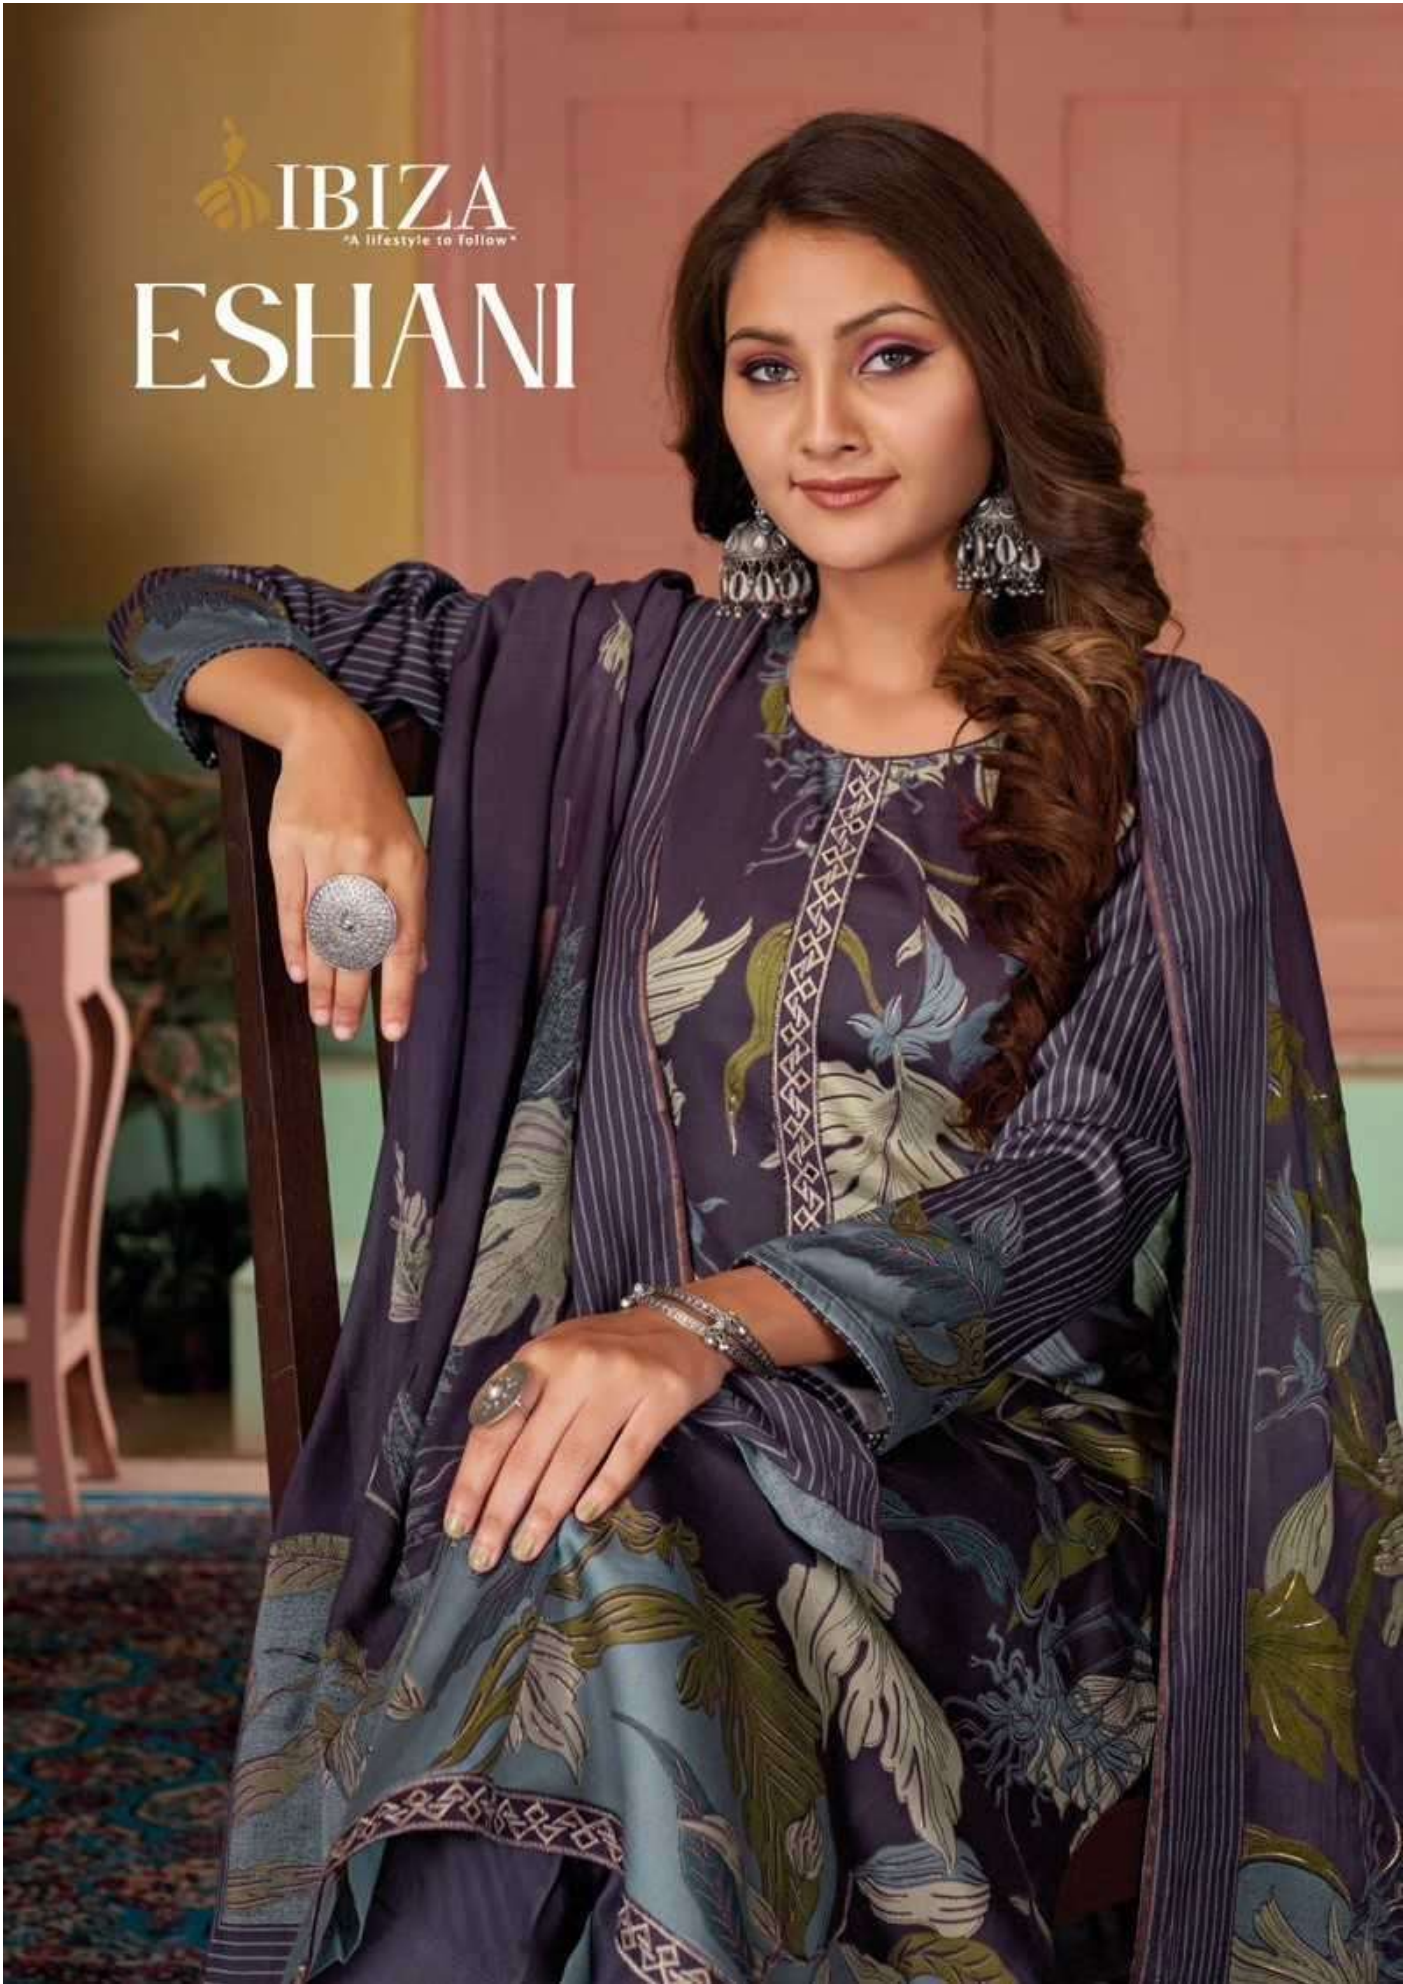

IBIZA
"A lifestyle to follow"

ESHANI