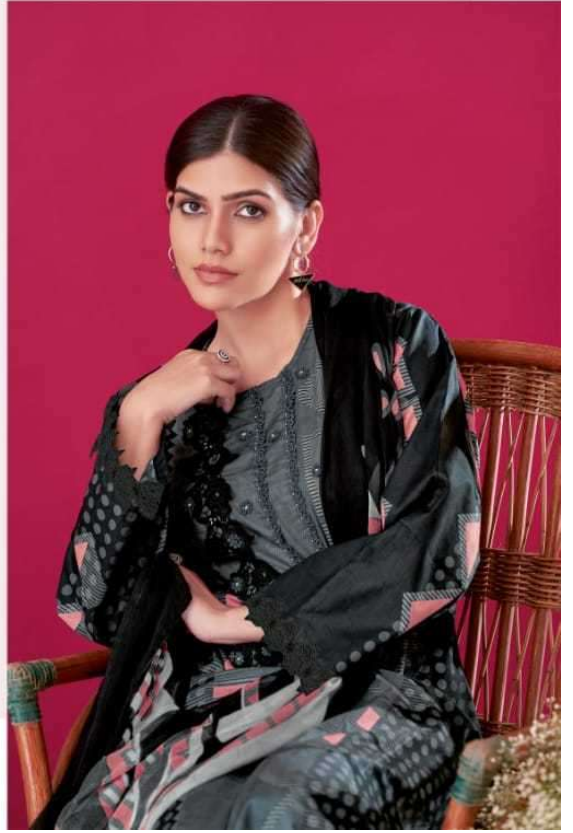

PATTERN POP
»»»» 295