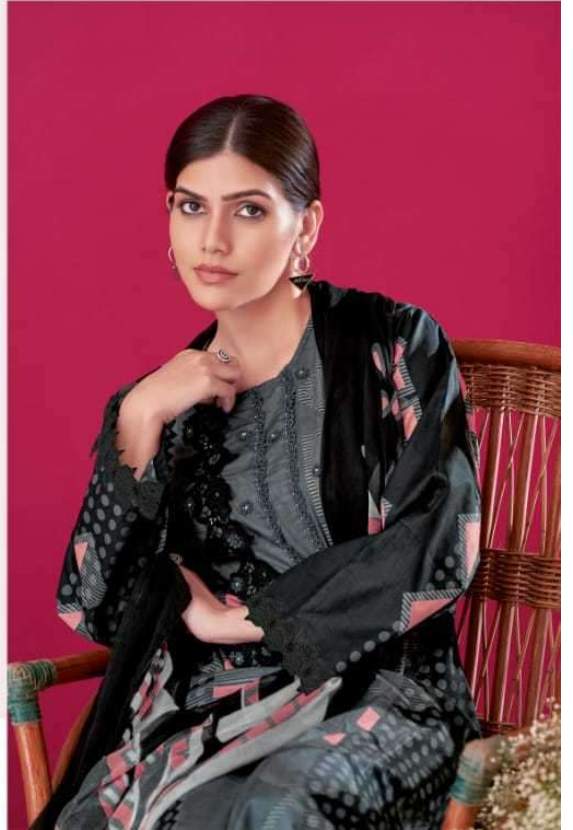

PATTERN POP
»»»» 295