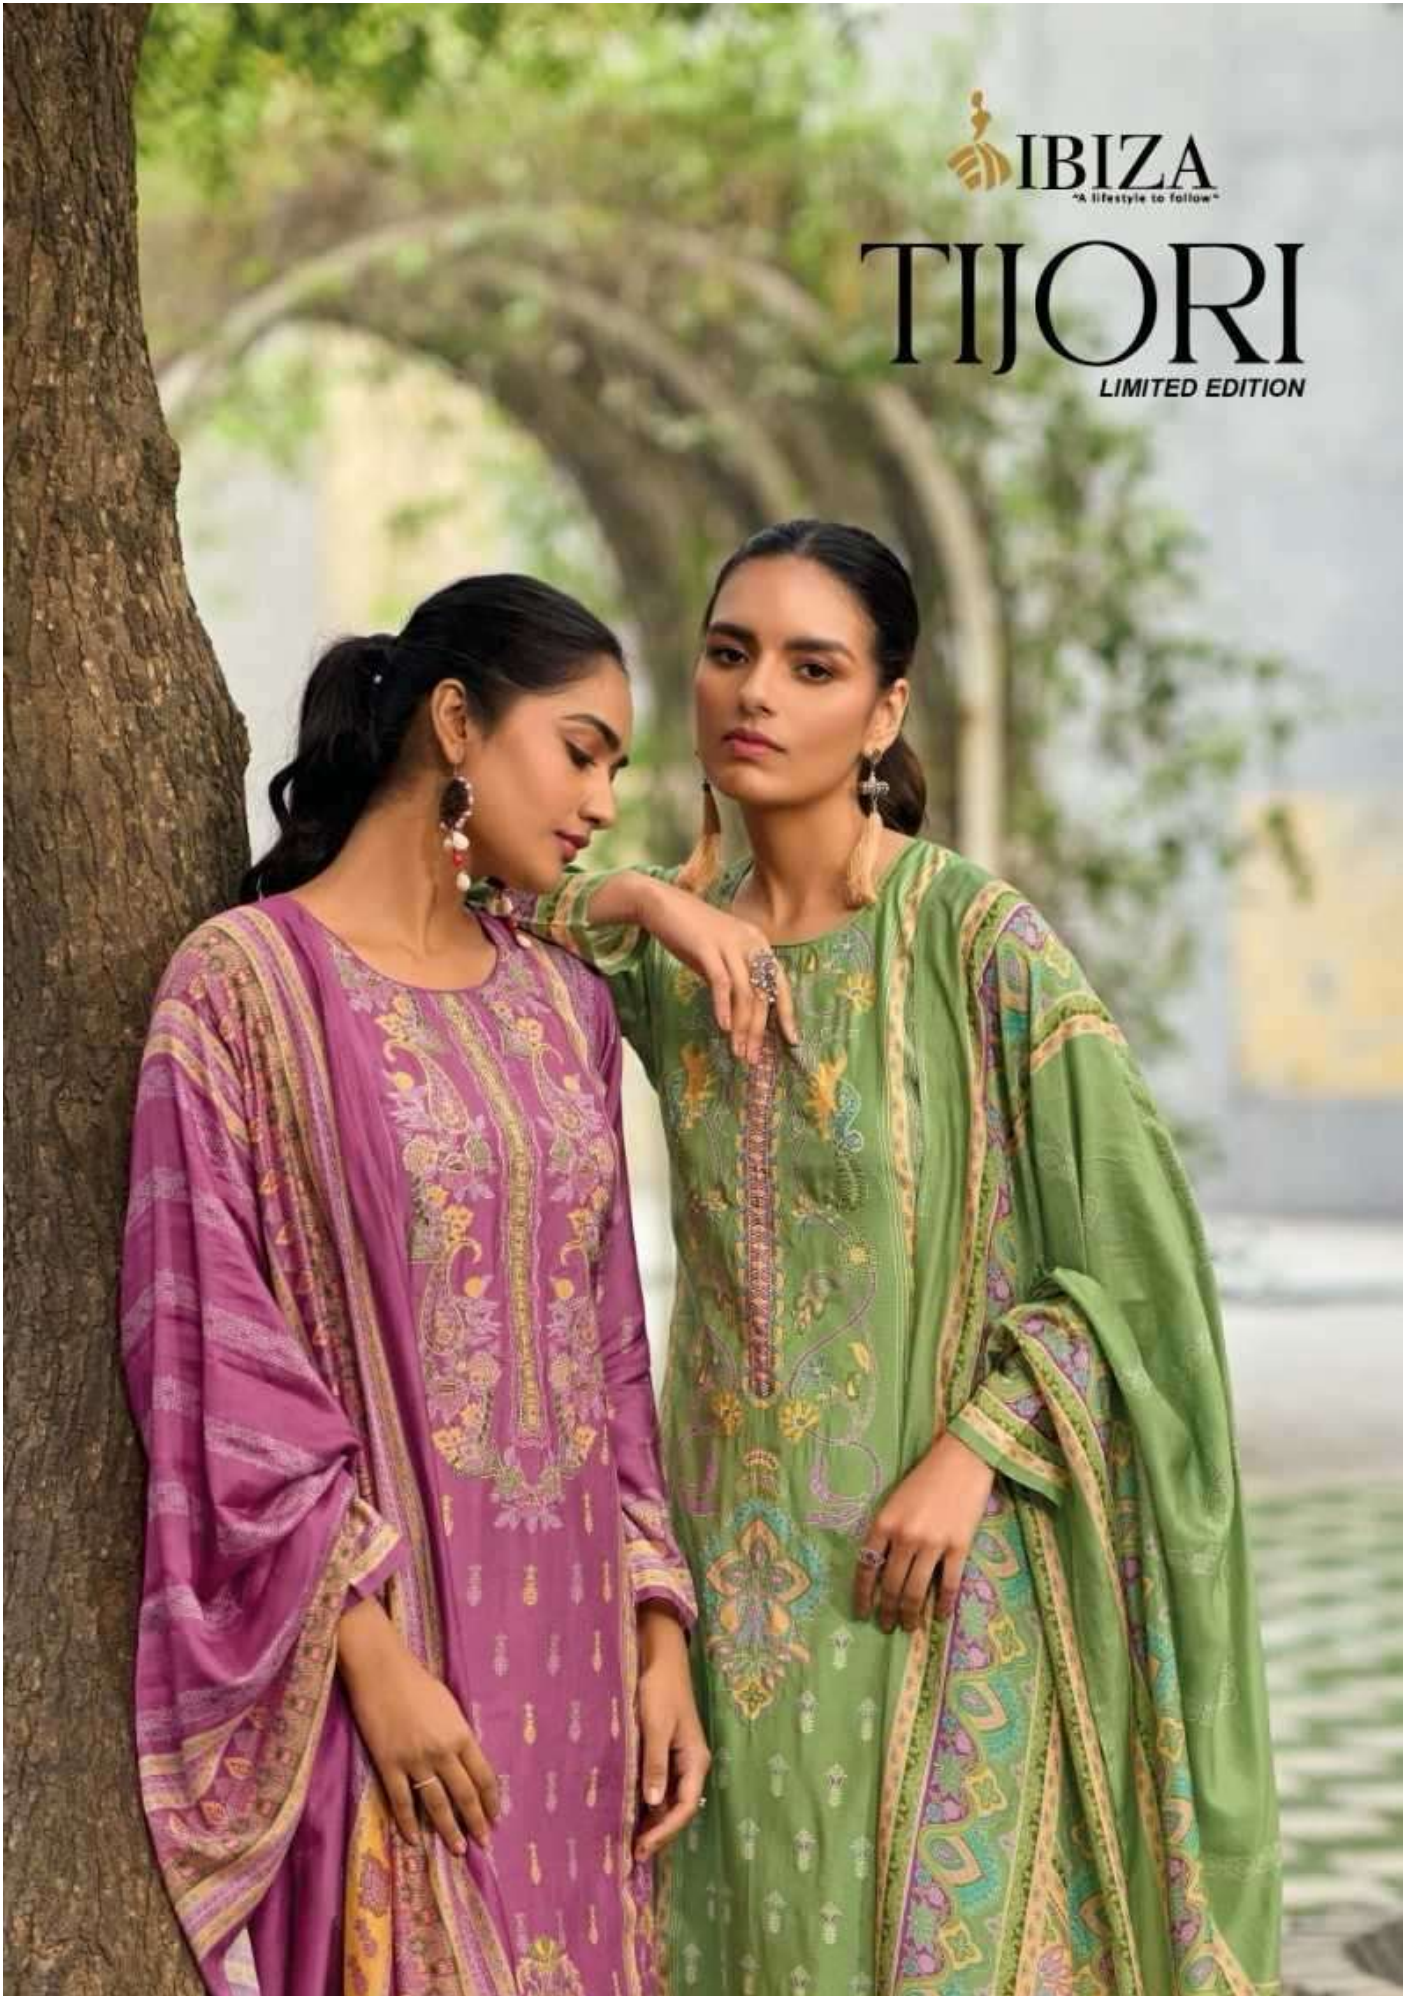

IBIZA
"A lifestyle to follow"

TIJORI

LIMITED EDITION