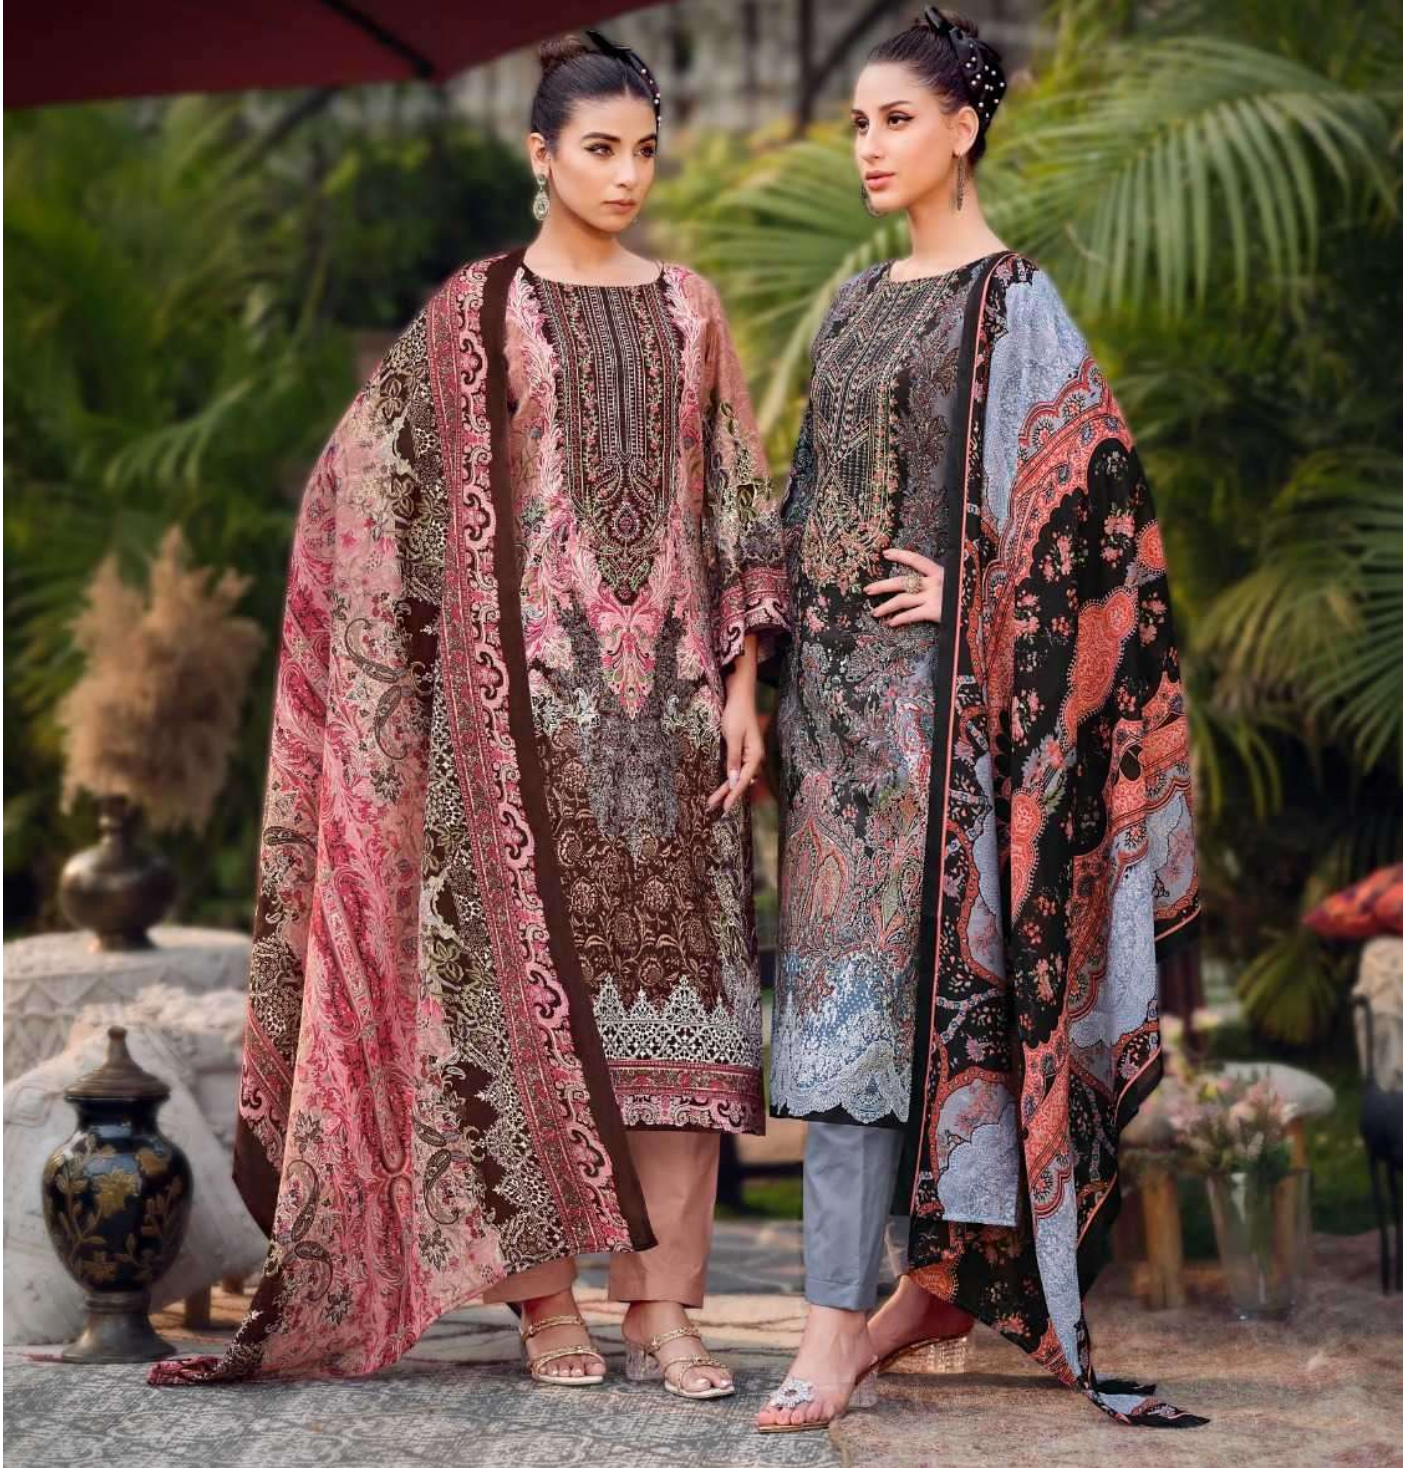

Belliza®
Designer Studio

Naira
VOL-36