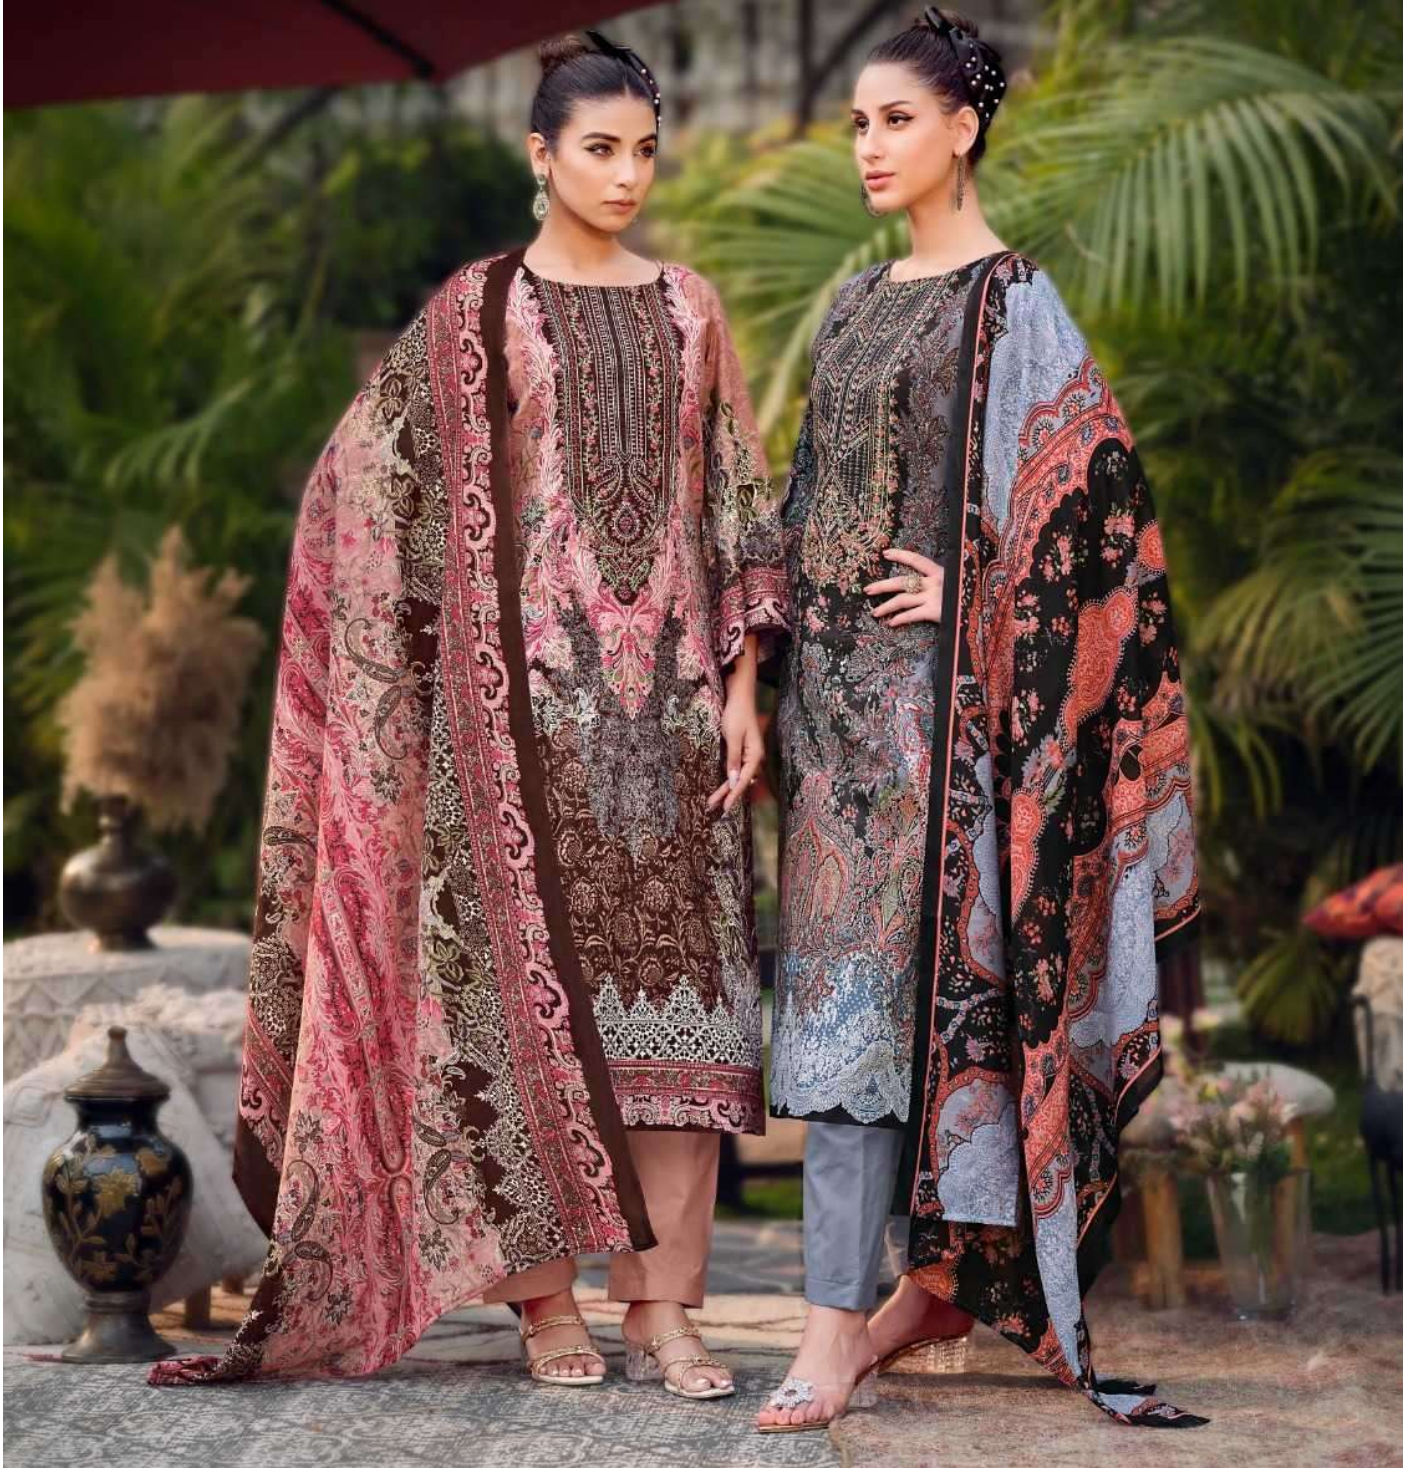

BelliZa®
Designer Studio

Naira
VOL-36