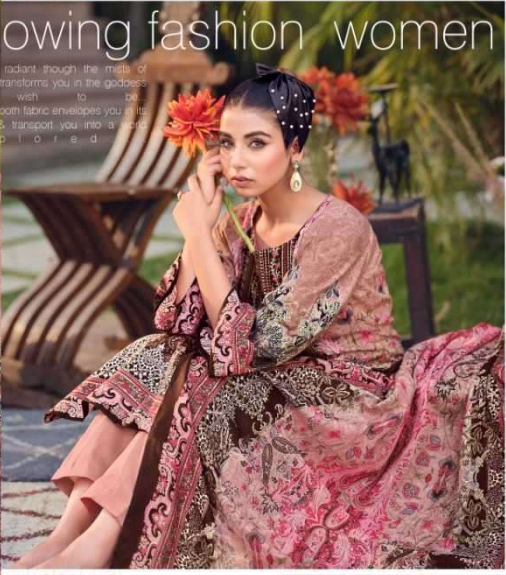

Glowing fashion women

Belliza®
Designer Studio

D.NO.882-007
ALL EYES WILL BE ON YOU