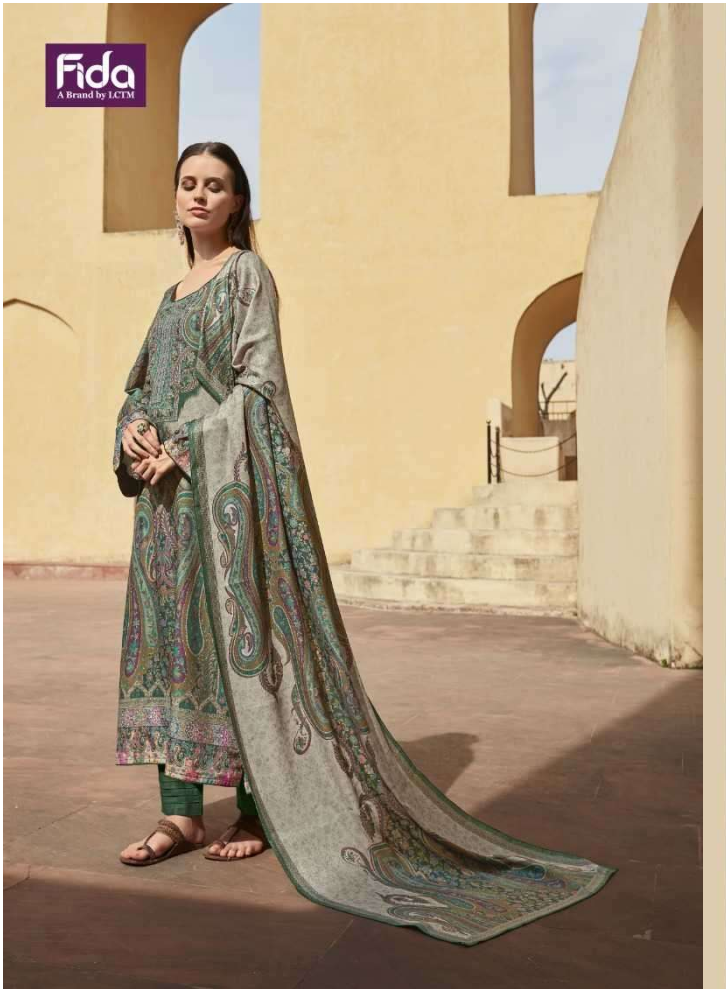

Fida
A Brand by ICTM