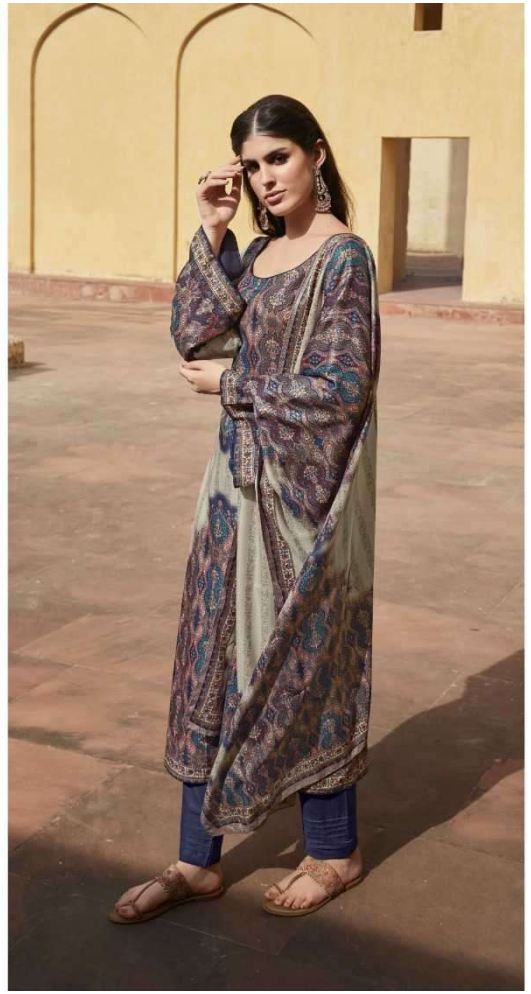

# Samantha

TOP : DIGITAL BLENDED VOILE COTTON

BOTTOM : 50S COTTON SOLID

DUPATTA : DIGITAL SOFT COTTON

Fida  
A Brand by LCTM

1005