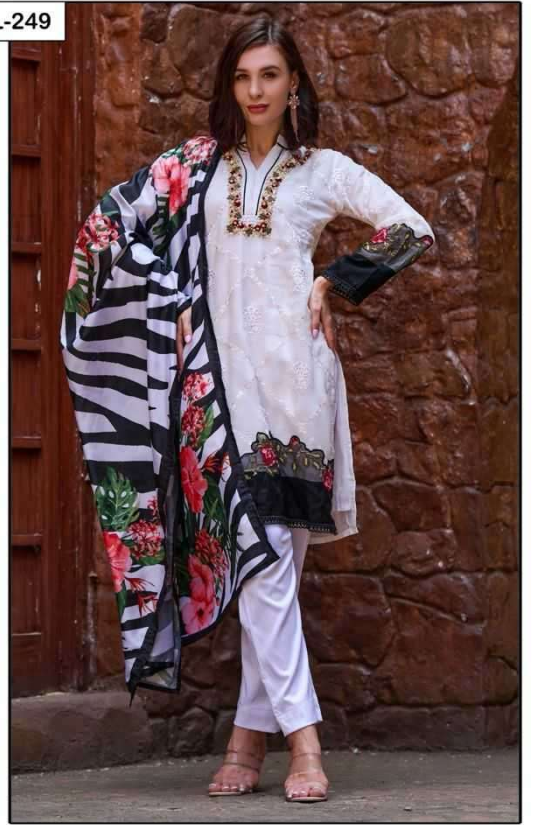

  
**LAIBA**  
AM VOL-249

VOL-249

**FABRICS DETAILS**

TOP:-PURE ORGANZA

BOTTOM:-PURE COTTON SARTIN STREACHABLE

SIZE:-XXL

**CARE INSTRUCTIONS**

DRY CLEAN RECOMMENDED  
DO NOT USE ANY TYPE OF BLEACH OR STAIN REMOVING CHEMICALS  
WASH & SOAK COLORED & WHITE FABRICS SEPARATELY  
DO NOT OVER EXPOSE DAMP FABRIC TO STRONG SUNLIGHT  
IRON AT MODERATE TEMPERATURE