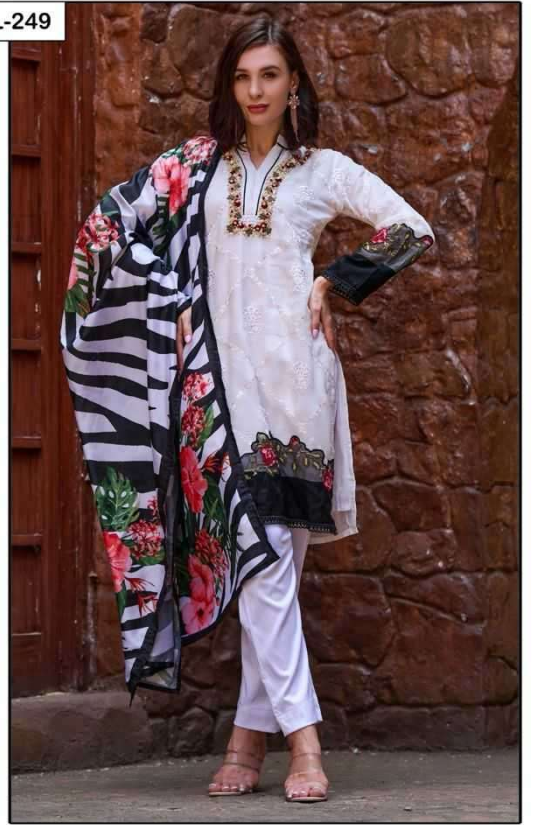

LAIBA
AM VOL-249

VOL-249

FABRICS DETAILS

TOP:-PURE ORGANZA
BOTTOM:-PURE COTTON SARTIN STREACHABLE
SIZE:-XXL

CARE INSTRUCTIONS

DRY CLEAN RECOMMENDED
DO NOT USE ANY TYPE OF BLEACH OR STAIN REMOVING CHEMICALS
WASH & SOAK COLORED & WHITE FABRICS SEPARATELY
DO NOT OVER EXPOSE DAMP FABRIC TO STRONG SUNLIGHT
IRON AT MODERATE TEMPERATURE