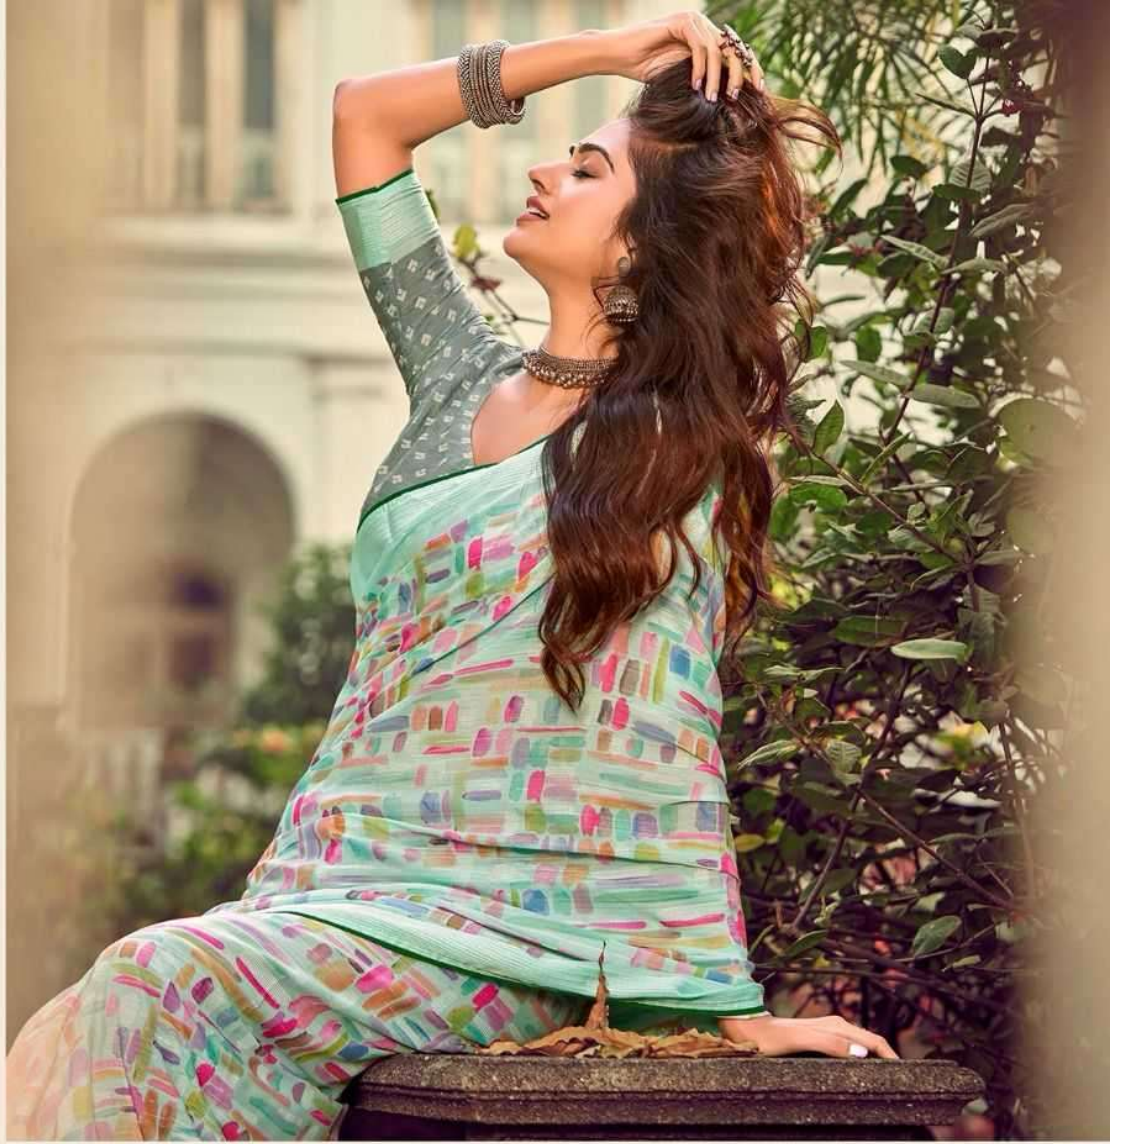

.....THE DESIGNS ARE LAVISH WITH A TOUCH OF ROYALTY.....

kashvi®
creation

CODE / 1003