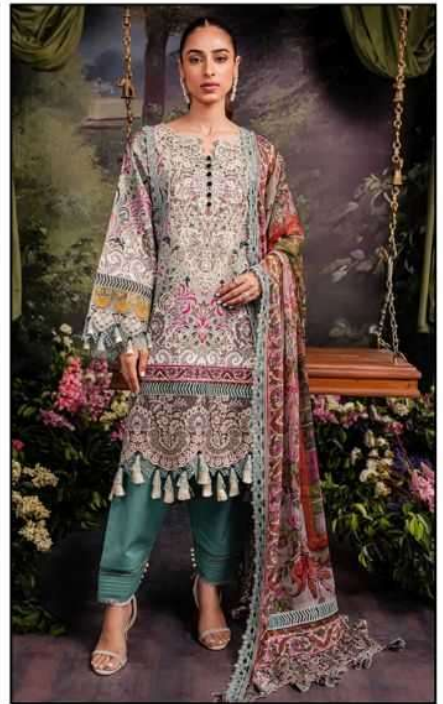

Gul Ahmed ORIGINAL LAWN
LAWN COLLECTION

Riwayat
Vol.05

—+— FABRIC DETAILS —+—

TOP : PURE LAWN COTTON (2.40 MTR APX.)

DUPATTA : PURE MAL MAL (2.25 MTR APX.)

BOTTOM : PURE COTTON (2.00 MTR APX.)

 **Gull AAhmed** ORIGINAL LAWNTM
LAWN COLLECTION

Gul Ahmed ORIGINAL LAWN
LAWN COLLECTION

Riwayat

Luxury Fasive Lawn

5001

5002

5003

5004

5005

5006

Gull A Ahmed ORIGINAL LAWNTM
LAWN COLLECTION

Riwayat
Vol.05

Gul Ahmed ORIGINAL LAWN
LAWN COLLECTION

Riwayat
Vol.05

Gul Ahmed ORIGINAL LAWN
LAWN COLLECTION

Riwayat

Luxury Fasive Lawn