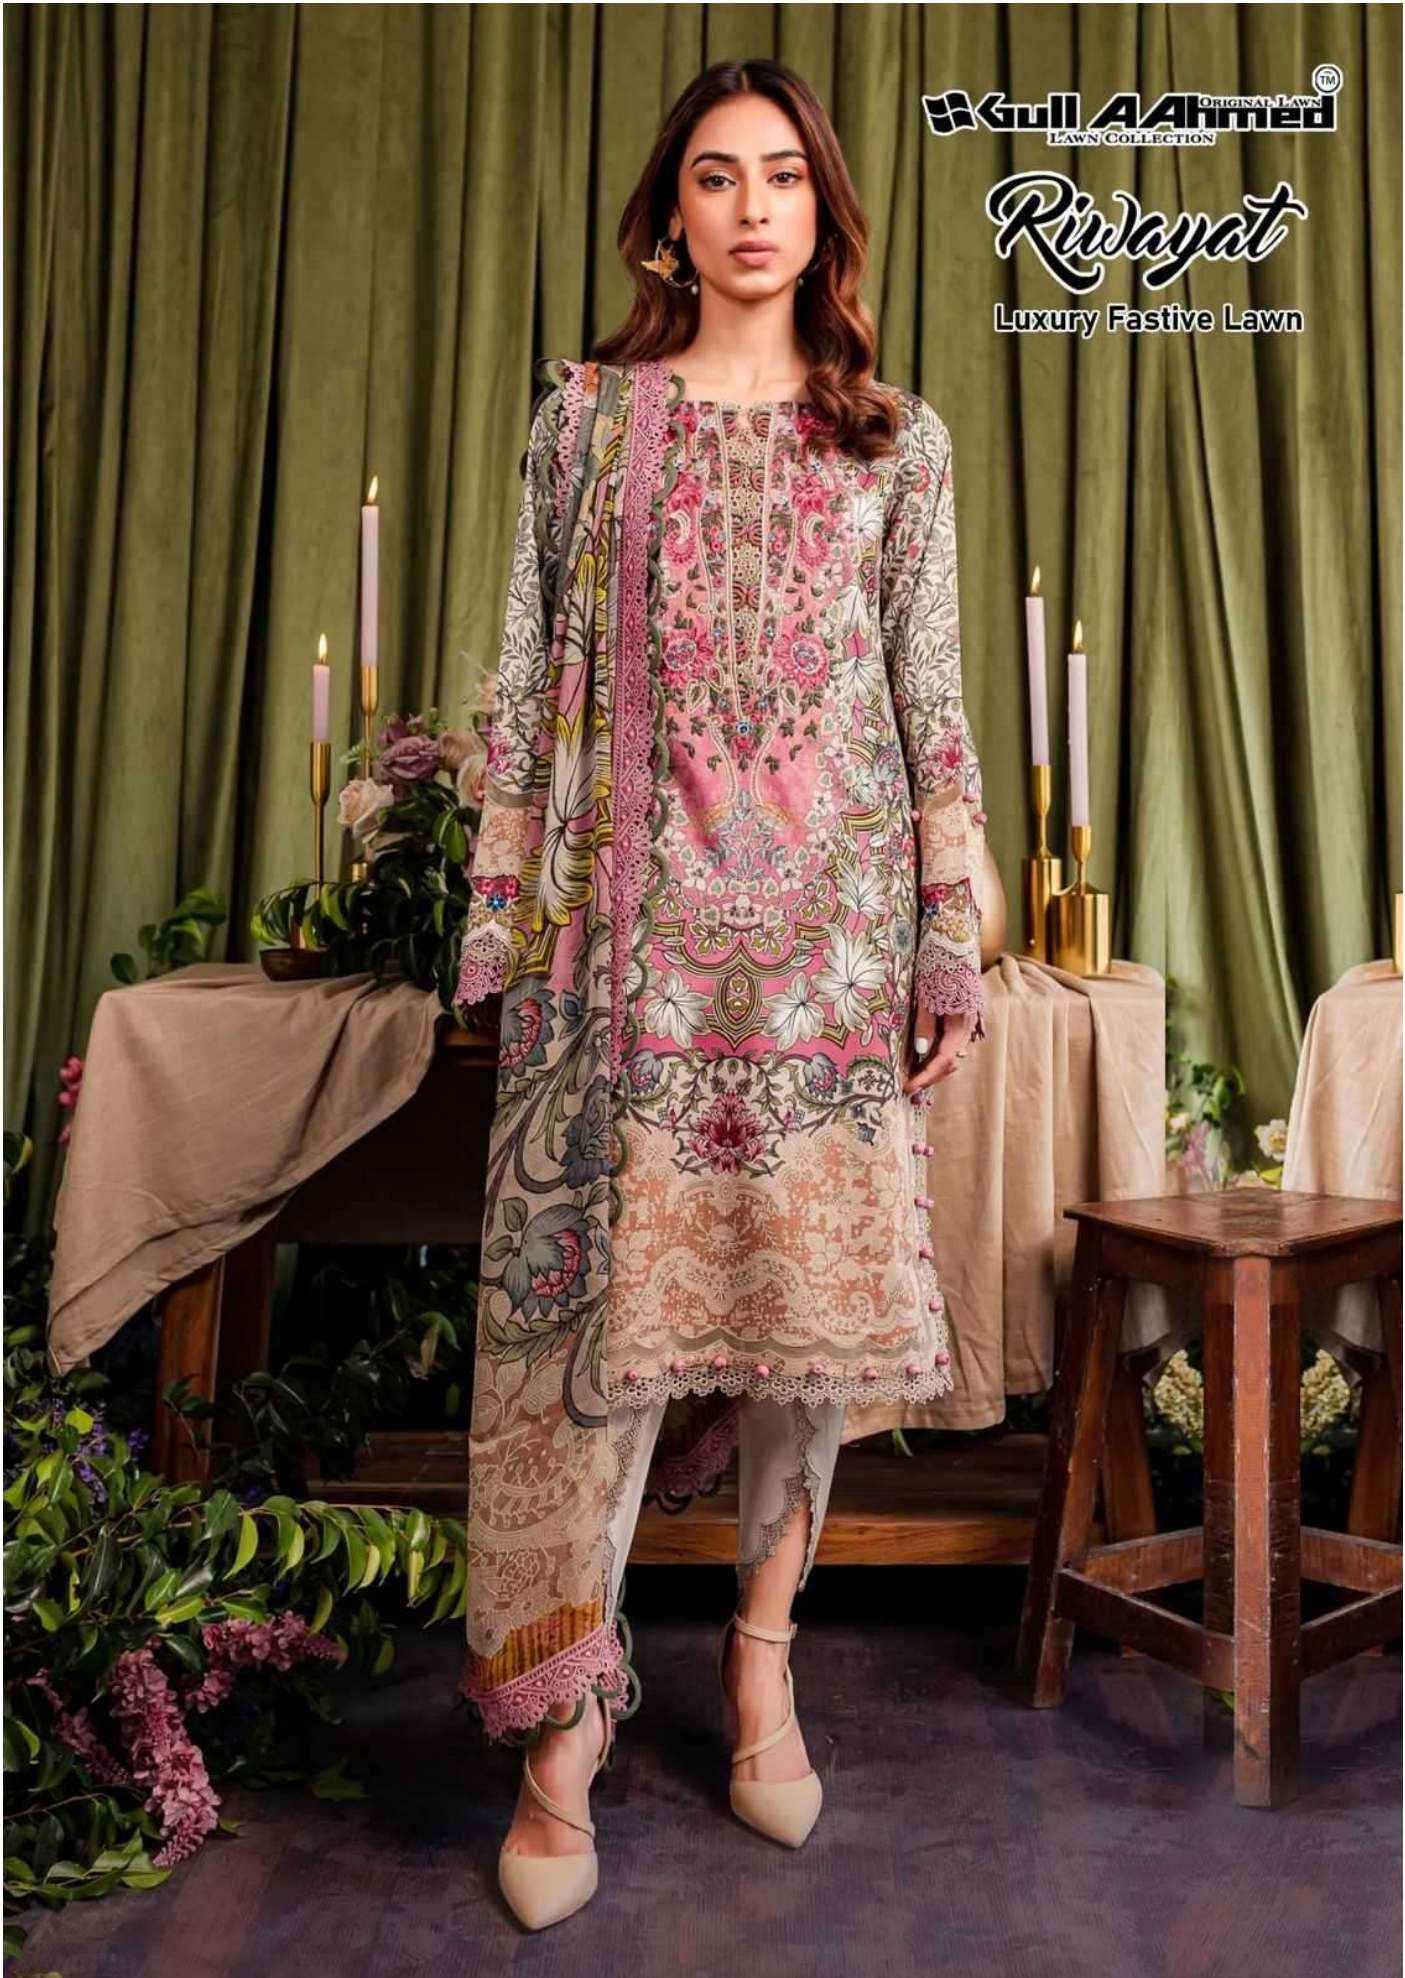

Gul Ahmed ORIGINAL LAWN^{TM}
LAWN COLLECTION

Riwayat

Luxury Fasive Lawn