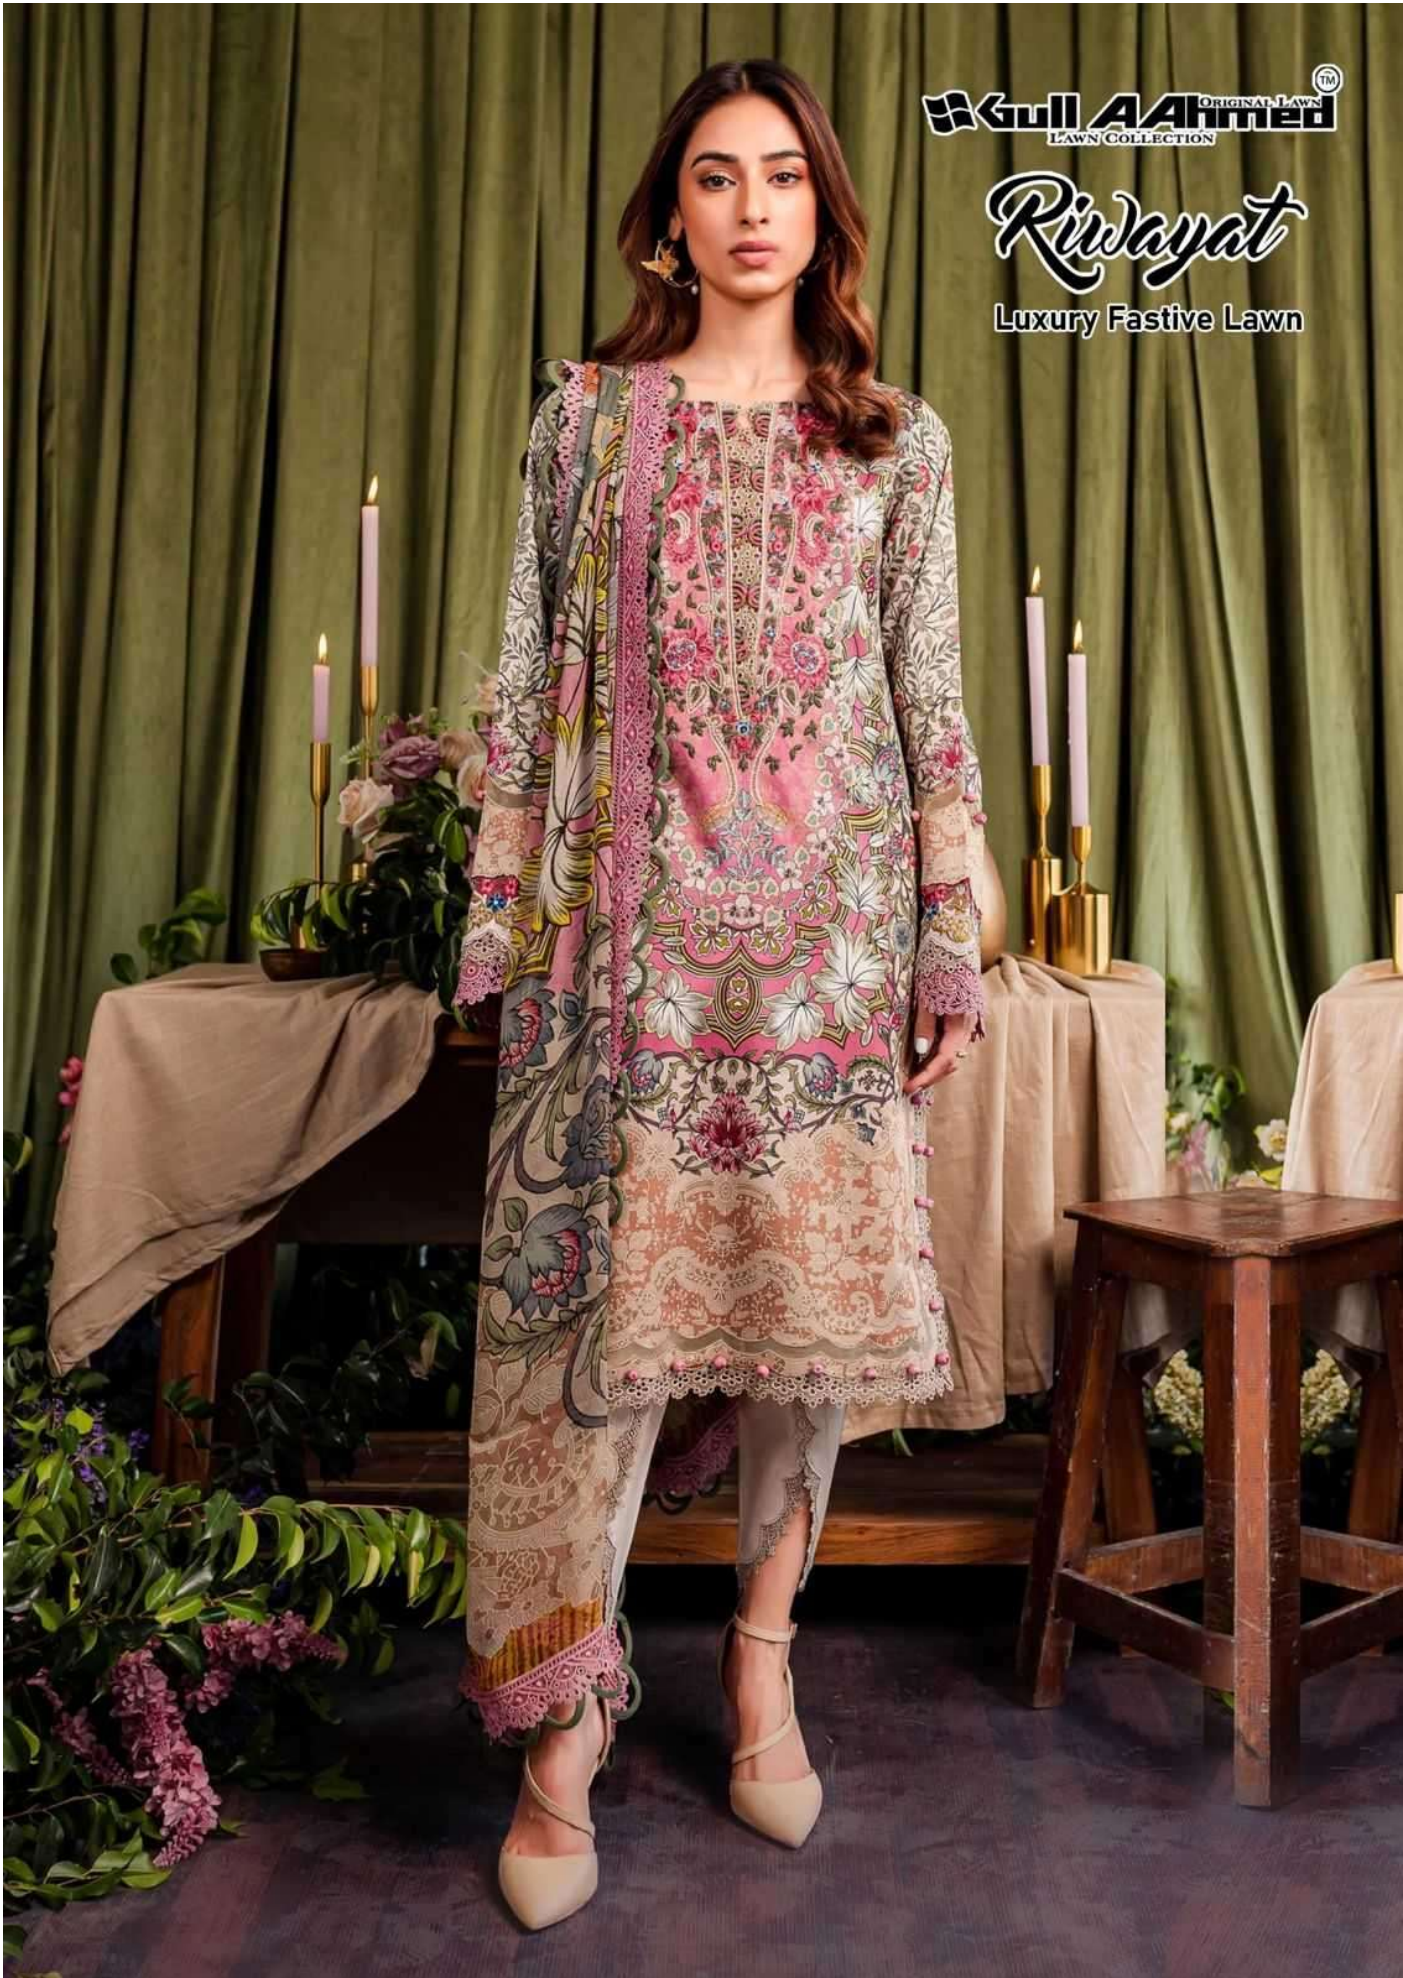

Gul Ahmed ORIGINAL LAWN^{TM}
LAWN COLLECTION

Riwayat

Luxury Fasive Lawn