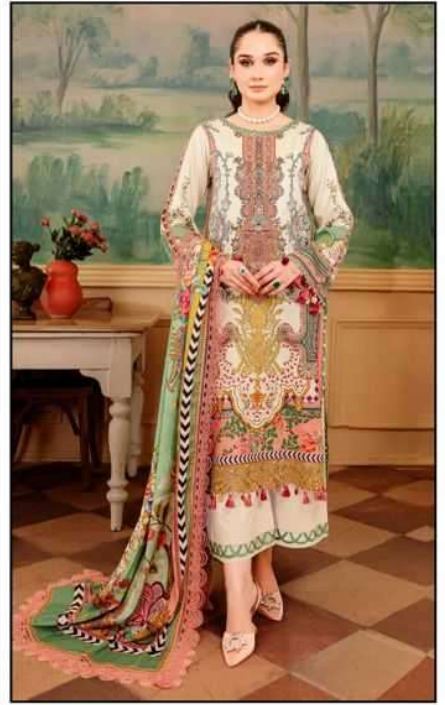

Gul Ahmed ORIGINAL LAWN
LAWN COLLECTION

Riwayat
Vol.05

—+— FABRIC DETAILS —+—

TOP : PURE LAWN COTTON (2.40 MTR APX.)

DUPATTA : PURE MAL MAL (2.25 MTR APX.)

BOTTOM : PURE COTTON (2.00 MTR APX.)

 **Gull AAHMED** ORIGINAL LAWNTM
LAWN COLLECTION

Gul Ahmed ORIGINAL LAWN
LAWN COLLECTION

Riwayat

Luxury Fasive Lawn

5001

5002

5003

5004

5005

5006

Gull AAhmed ORIGINAL LAWNTM
LAWN COLLECTION

Riwayat
Vol.05

Gul Ahmed ORIGINAL LAWN
LAWN COLLECTION

Riwayat
Vol.05

Gul Ahmed ORIGINAL LAWN
LAWN COLLECTION

Riwayat

Luxury Fasive Lawn