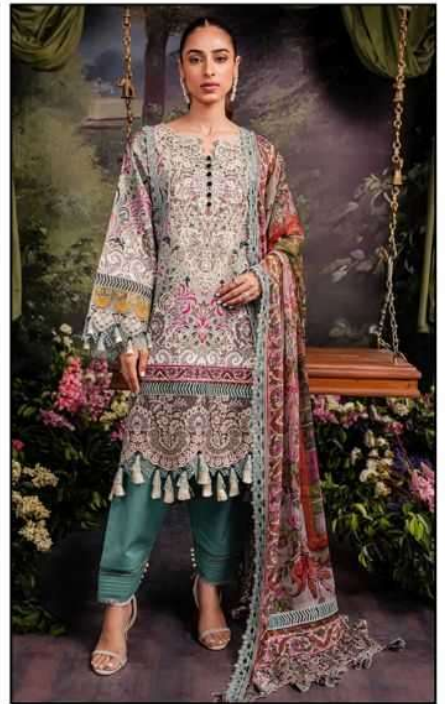

Gul Ahmed ORIGINAL LAWN
LAWN COLLECTION

Riwayat
Vol.05

—+— FABRIC DETAILS —+—

TOP : PURE LAWN COTTON (2.40 MTR APX.)

DUPATTA : PURE MAL MAL (2.25 MTR APX.)

BOTTOM : PURE COTTON (2.00 MTR APX.)

 **Gull AAHMED** ORIGINAL LAWNTM
LAWN COLLECTION

Gul Ahmed ORIGINAL LAWN
LAWN COLLECTION

Riwayat

Luxury Fasive Lawn

5001

5002

5003

5004

5005

5006

Gull AAhmed ORIGINAL LAWNTM
LAWN COLLECTION

Riwayat
Vol.05

Gul Ahmed ORIGINAL LAWN
LAWN COLLECTION

Riwayat
Vol.05

Gul Ahmed ORIGINAL LAWN
LAWN COLLECTION

Riwayat

Luxury Fasive Lawn