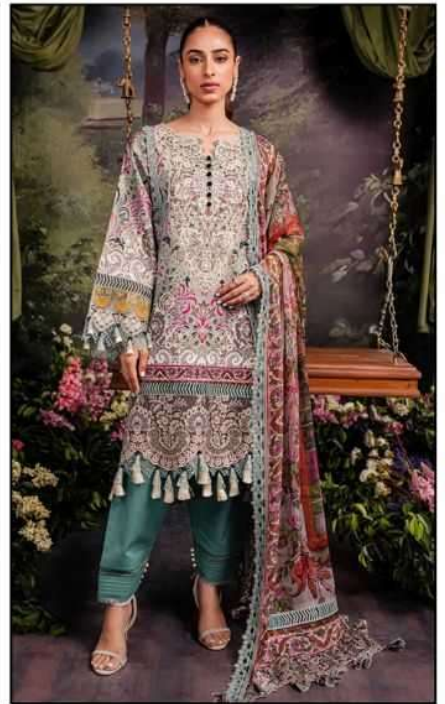

Gul Ahmed ORIGINAL LAWN
LAWN COLLECTION

Riwayat

Vol.05

—+— FABRIC DETAILS —+—

TOP : PURE LAWN COTTON (2.40 MTR APX.)

DUPATTA : PURE MAL MAL (2.25 MTR APX.)

BOTTOM : PURE COTTON (2.00 MTR APX.)

 **Gull AAhmed** ORIGINAL LAWNTM
LAWN COLLECTION

Gul Ahmed ORIGINAL LAWN
LAWN COLLECTION

Riwayat

Luxury Fative Lawn

5001

5002

5003

5004

5005

5006

Gull A Ahmed ORIGINAL LAWNTM
LAWN COLLECTION

Riwayat
Vol.05

Gul Ahmed ORIGINAL LAWN
LAWN COLLECTION

Riwayat
Vol.05

Gul Ahmed ORIGINAL LAWN
LAWN COLLECTION

Riwayat

Luxury Fasive Lawn