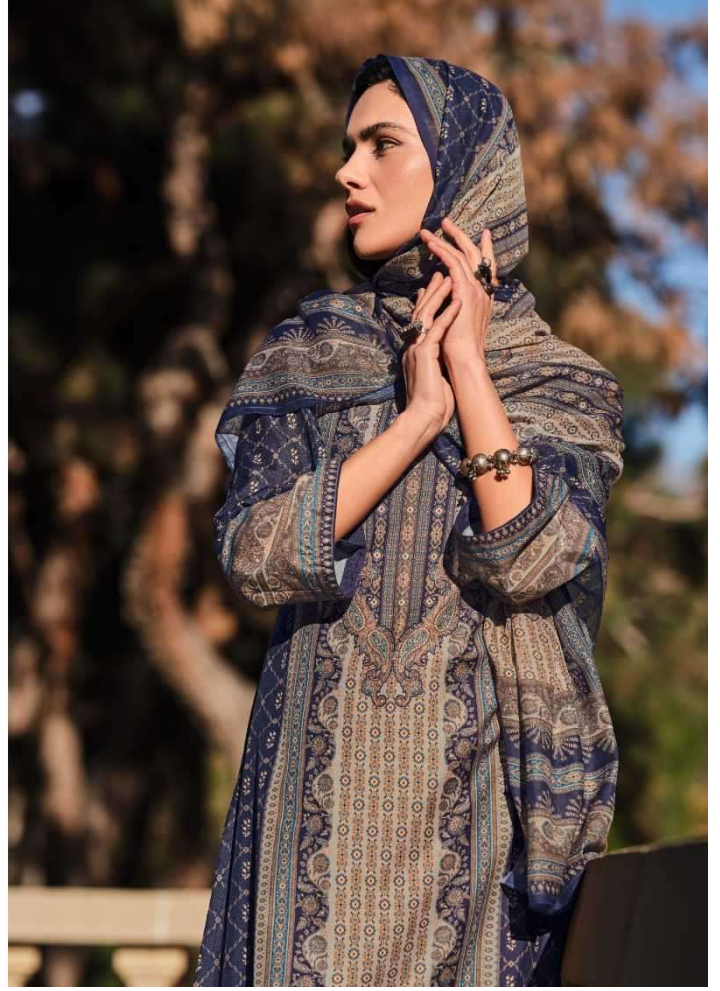

Fida
A Brand by LCIM

"SLEEK CHARM"
1004