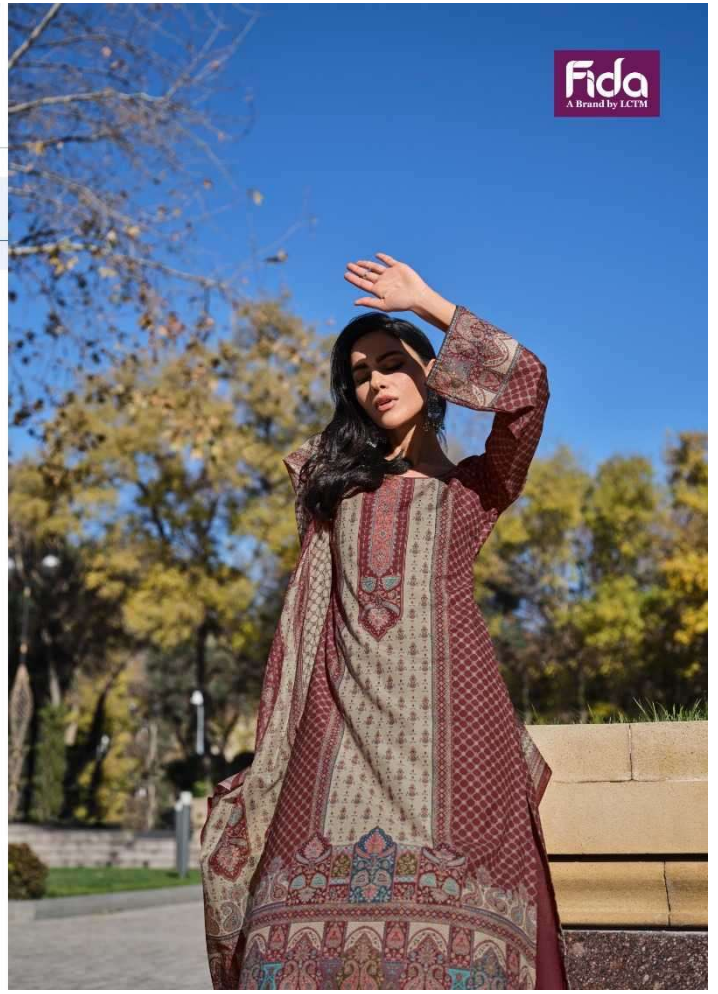

Fida
A Brand by LCTM