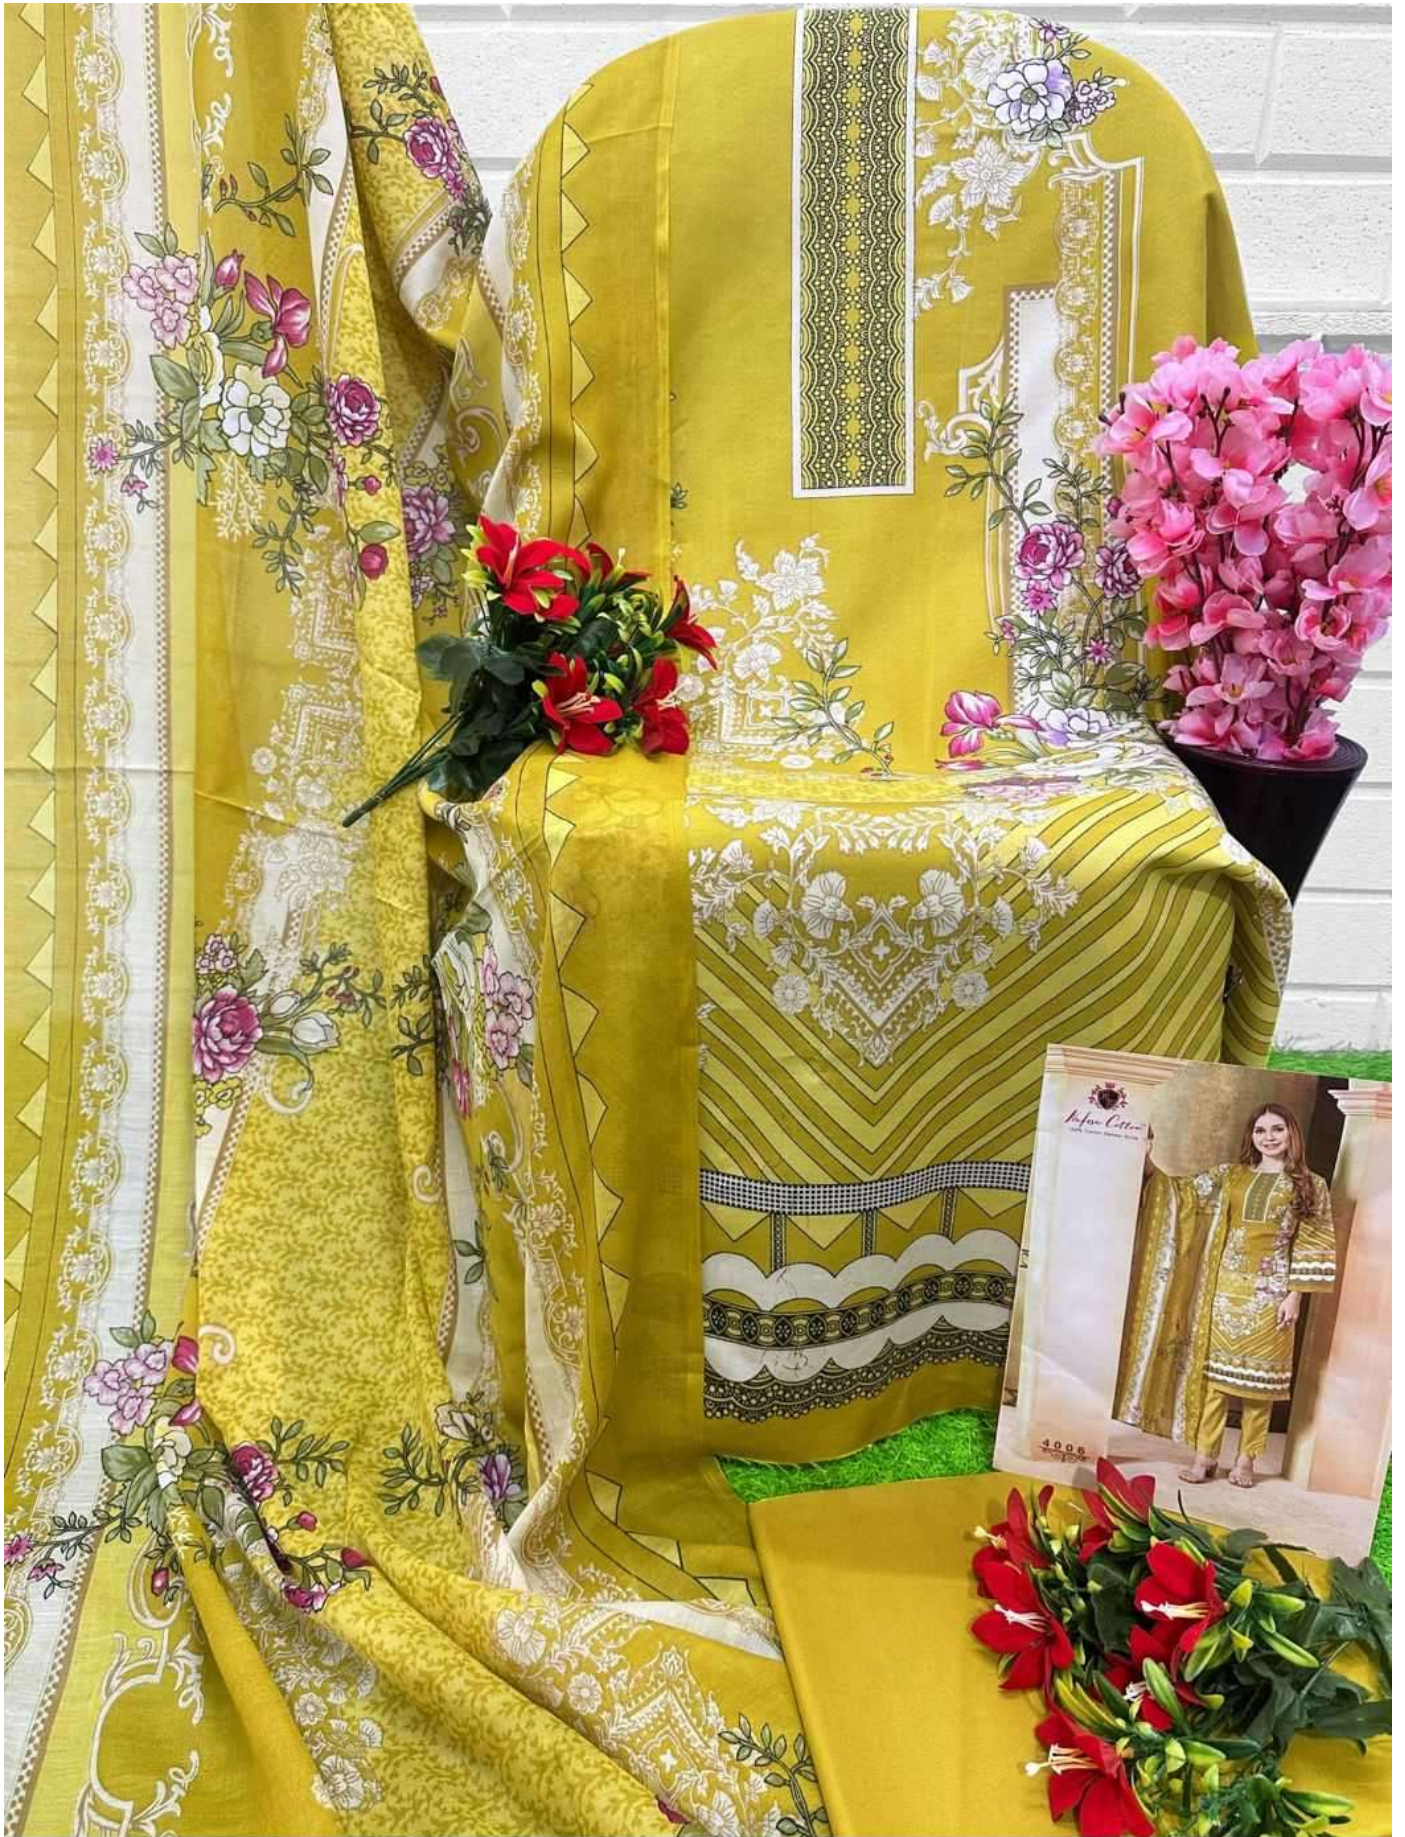

Nafisa Cotton^{TM}
100% Cotton Salwar Suits

ESRA
KARACHI SUITS
VOL-04