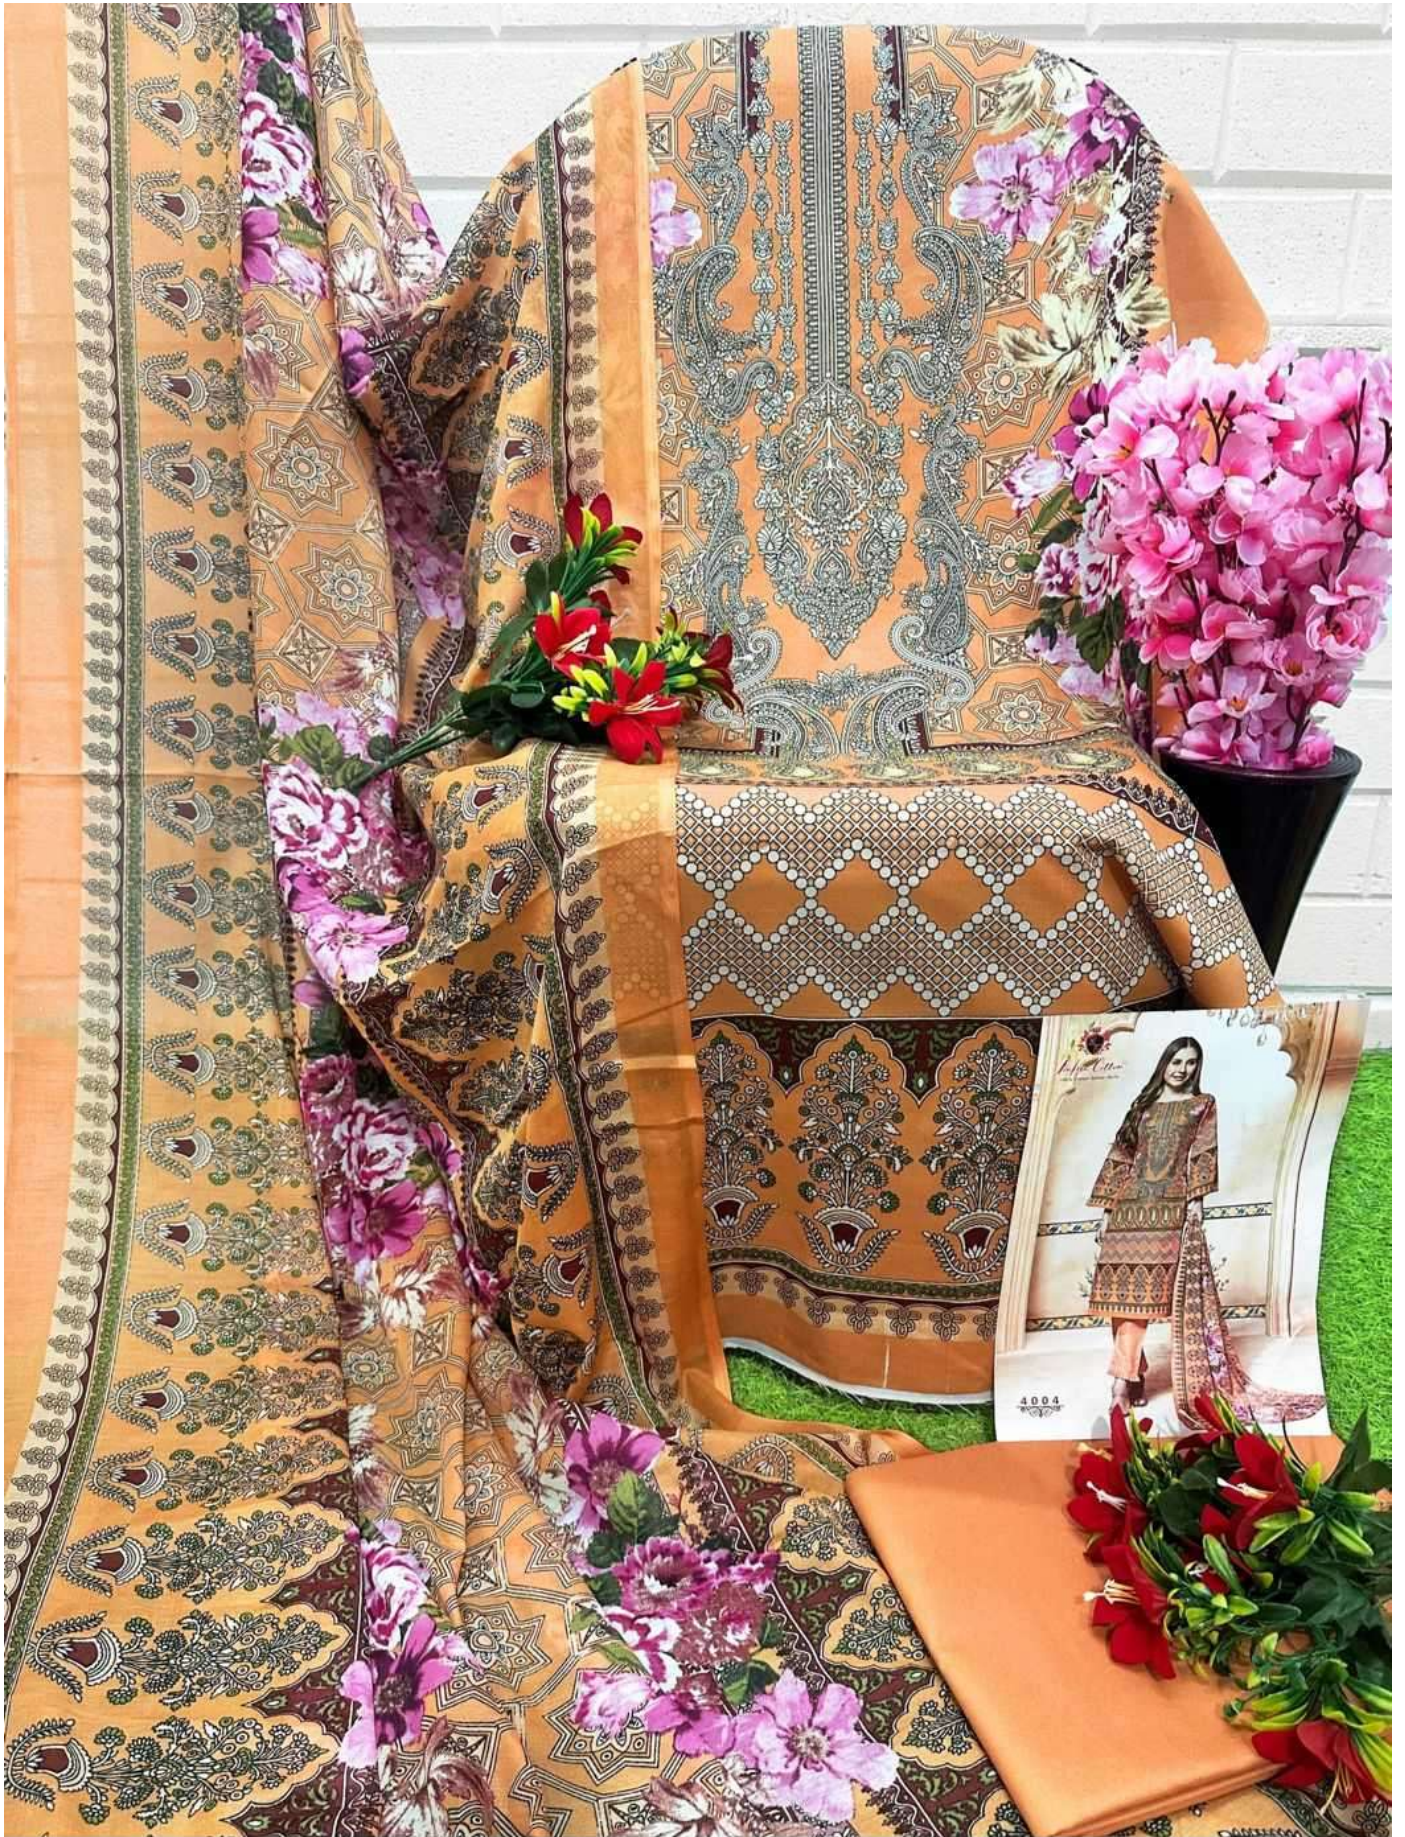

Nafisa Cotton™

100% Cotton Salwar Suits

ESRA

KARACHI SUITS

VOL-04