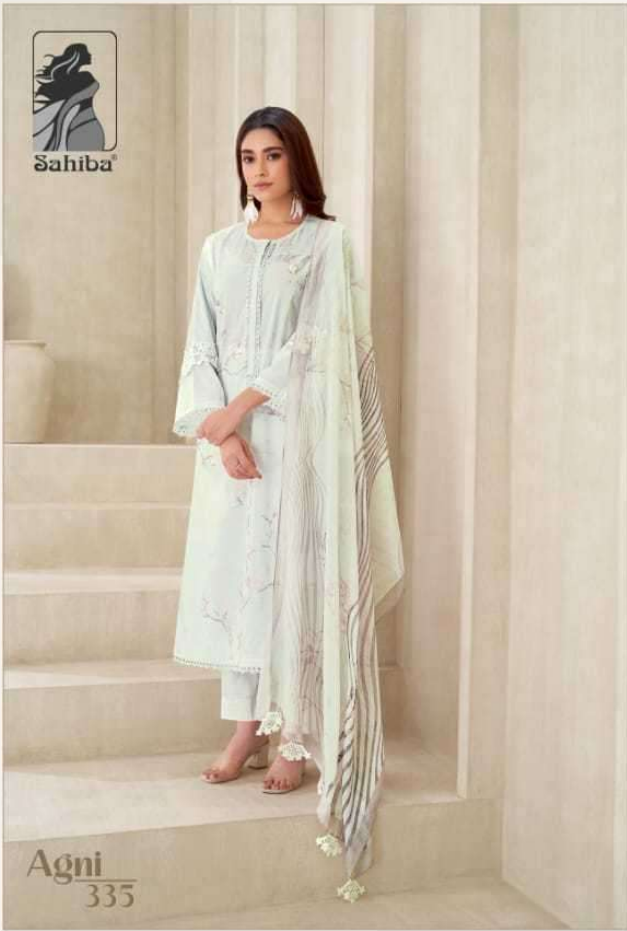

Sahiba®

Agni
335