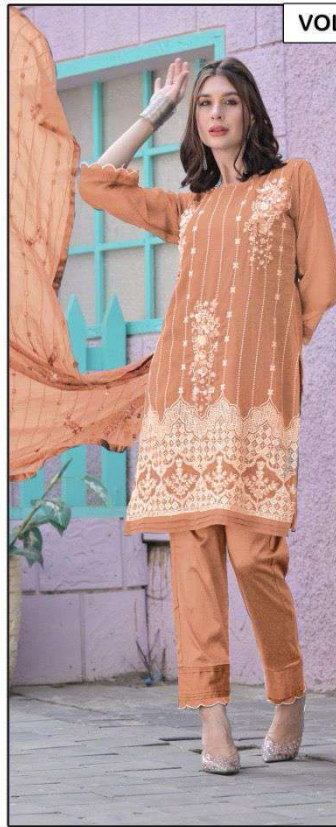

LAIBA

AM VOL-301

LAIBA

AM VOL-301

LAIBA
AM VOL-301

LAIBA
AM VOL-301

LAIBA

AM VOL-301

VOL-301

FABRICS DETAILS

TOP:-PURE GEORGETTE

BOTTOM:-PURE COTTON SARTIN STREACHABLE

SIZE:-XL

CARE INSTRUCTIONS

DRY CLEAN RECOMMENDED
DO NOT USE ANY TYPE OF BLEACH OR STAIN REMOVING CHEMICALS
WASH & SOAK COLORED & WHITE FABRICS SEPARATELY
DO NOT OVER EXPOSE DAMP FABRIC TO STRONG SUNLIGHT
IRON AT MODERATE TEMPERATURE