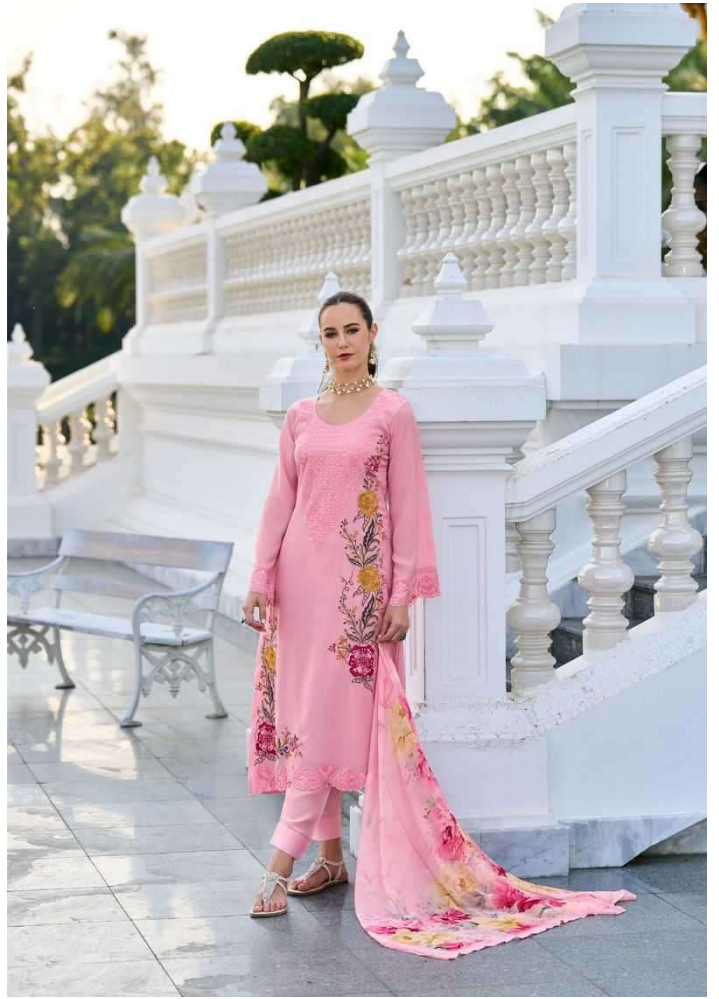

FEARLESS

Dressing well is a form of good manners