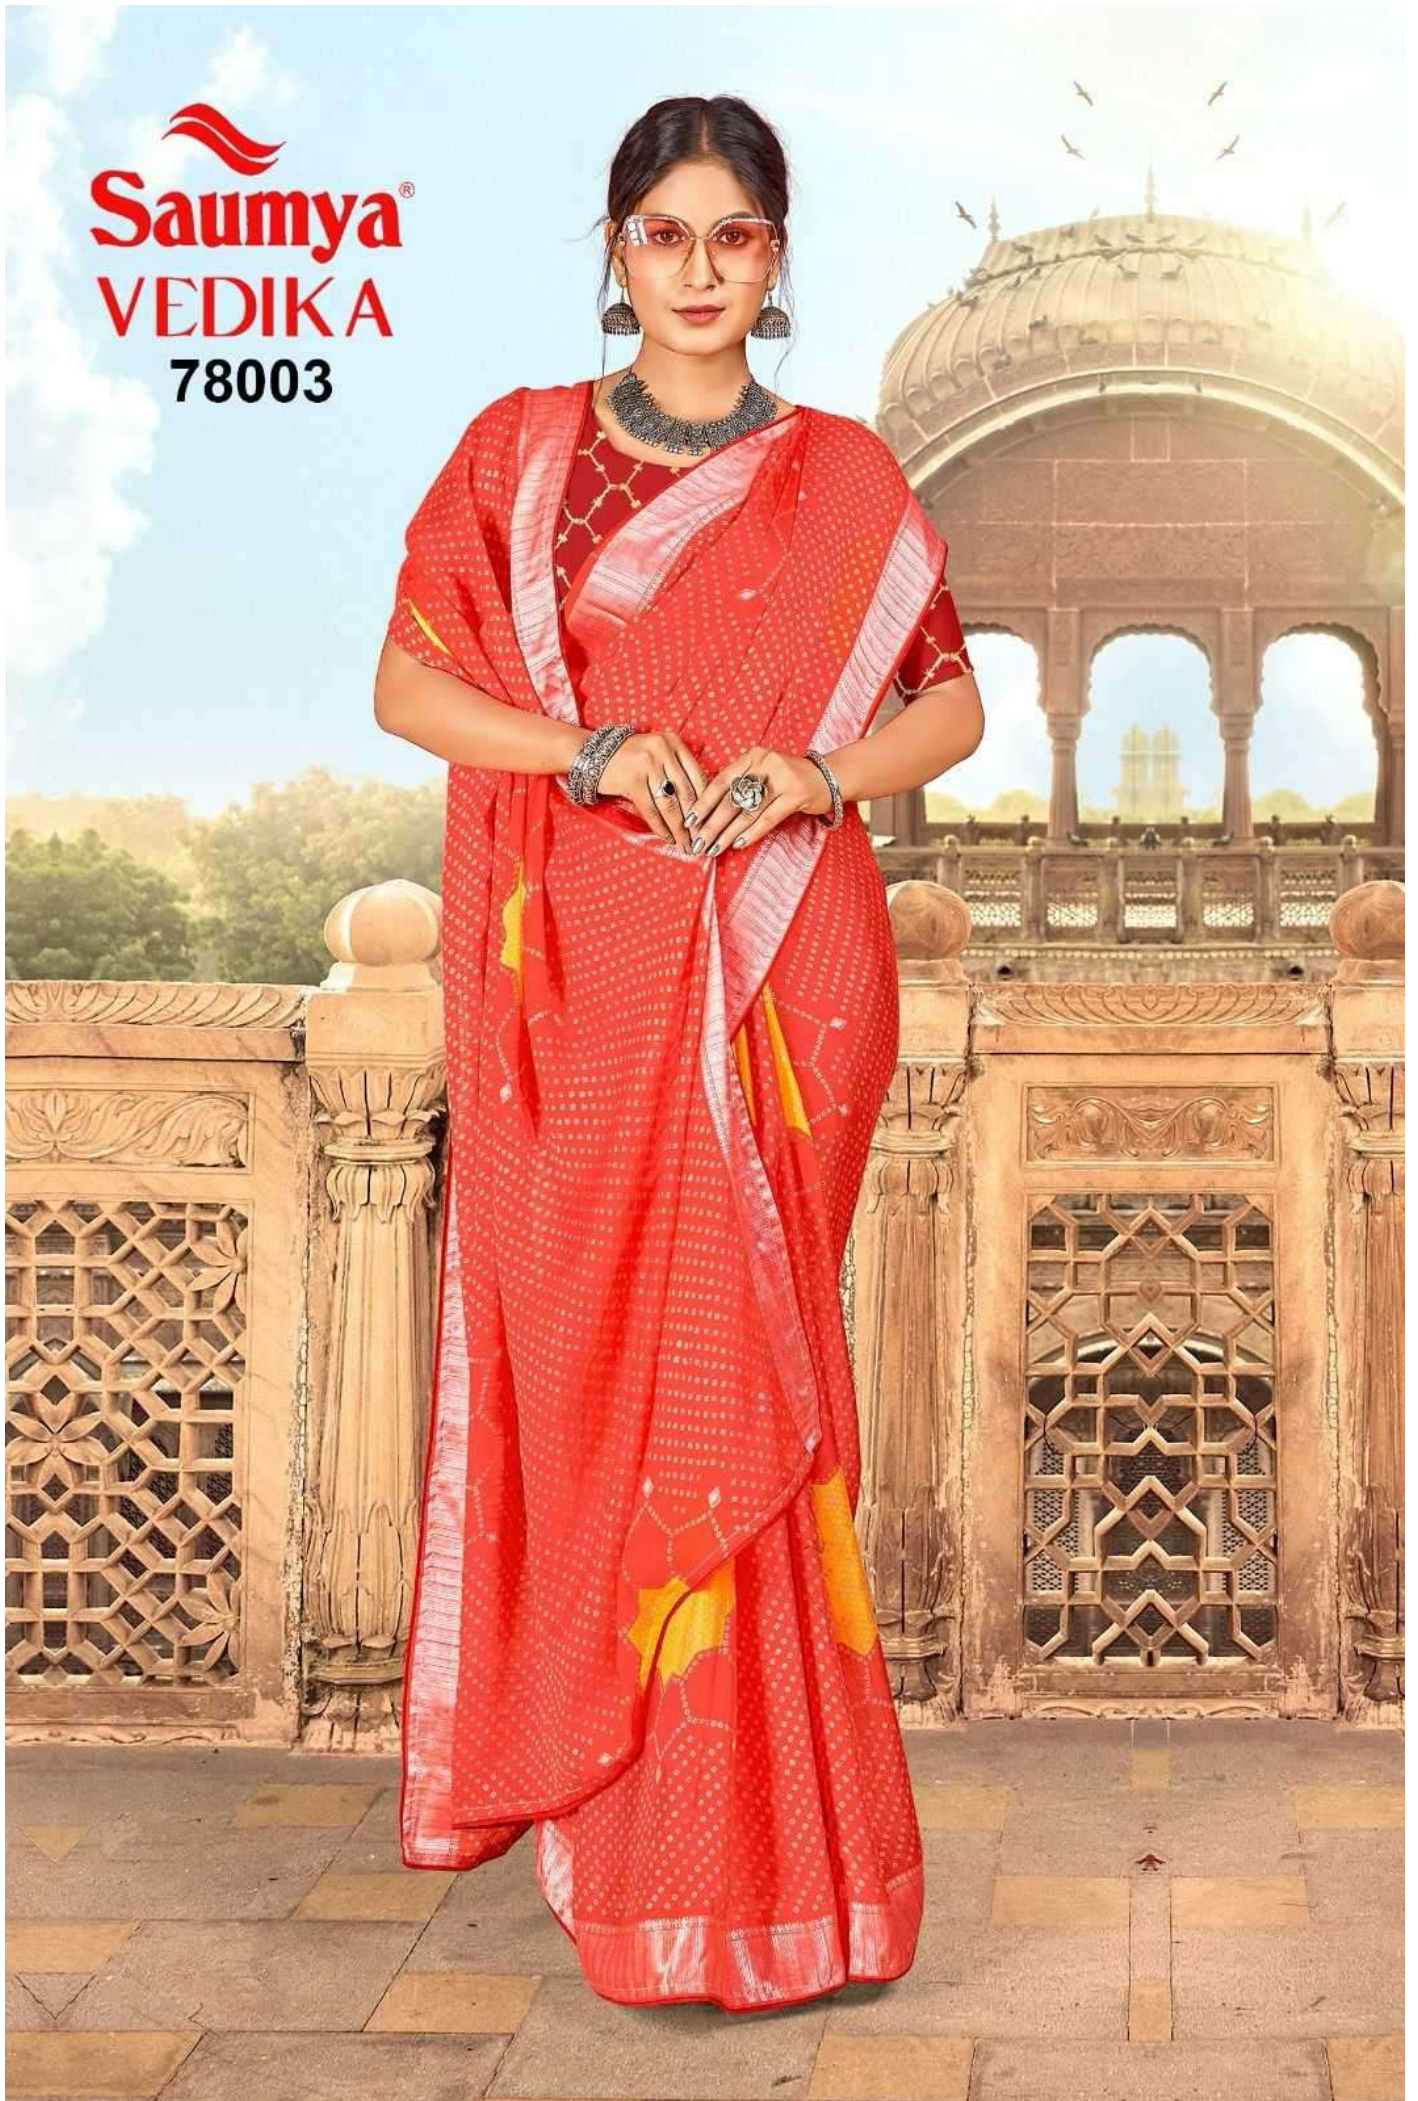

**Saumya**<sup>®</sup>  
**VEDIKA**  
**78006**

  
**Saumya**<sup>®</sup>  
**VEDIKA**  
**78004**

A woman with long dark hair is standing in front of a large, ornate domed building, possibly a temple or palace. She is wearing a green saree with a subtle pattern and a matching blouse. She is also wearing a necklace, earrings, and bangles. The background shows a clear blue sky with some birds flying. The overall scene is set in a well-lit, outdoor environment.

**Saumya**<sup>®</sup>  
**VEDIKA**  
**78002**

**Saumya**<sup>®</sup>  
**VEDIKA**  
**78006**

A woman with dark hair, wearing a vibrant pink saree with a white polka-dot pattern and a matching short-sleeved blouse, is smiling and taking a selfie with a black smartphone. She is standing on a stone balcony with ornate pillars and a decorative lattice railing. In the background, a large, domed stone structure, possibly a mausoleum or monument, is visible under a clear blue sky with a few birds flying. The woman is also wearing a silver necklace, large earrings, and bangles.

**Saumya**<sup>®</sup>  
**VEDIKA**  
**78008**

  
**Saumya**<sup>®</sup>  
**VEDIKA**  
**78007**

  
**Saumya**<sup>®</sup>  
**VEDIKA**  
**78003**

A woman with dark hair, wearing a vibrant green saree with a white geometric pattern and a silver border, stands on a stone balcony. She is adorned with a silver necklace, earrings, and bangles. In the background, a large, ornate domed structure, possibly a mausoleum or temple, is visible under a clear sky. The overall scene is brightly lit, suggesting a sunny day.