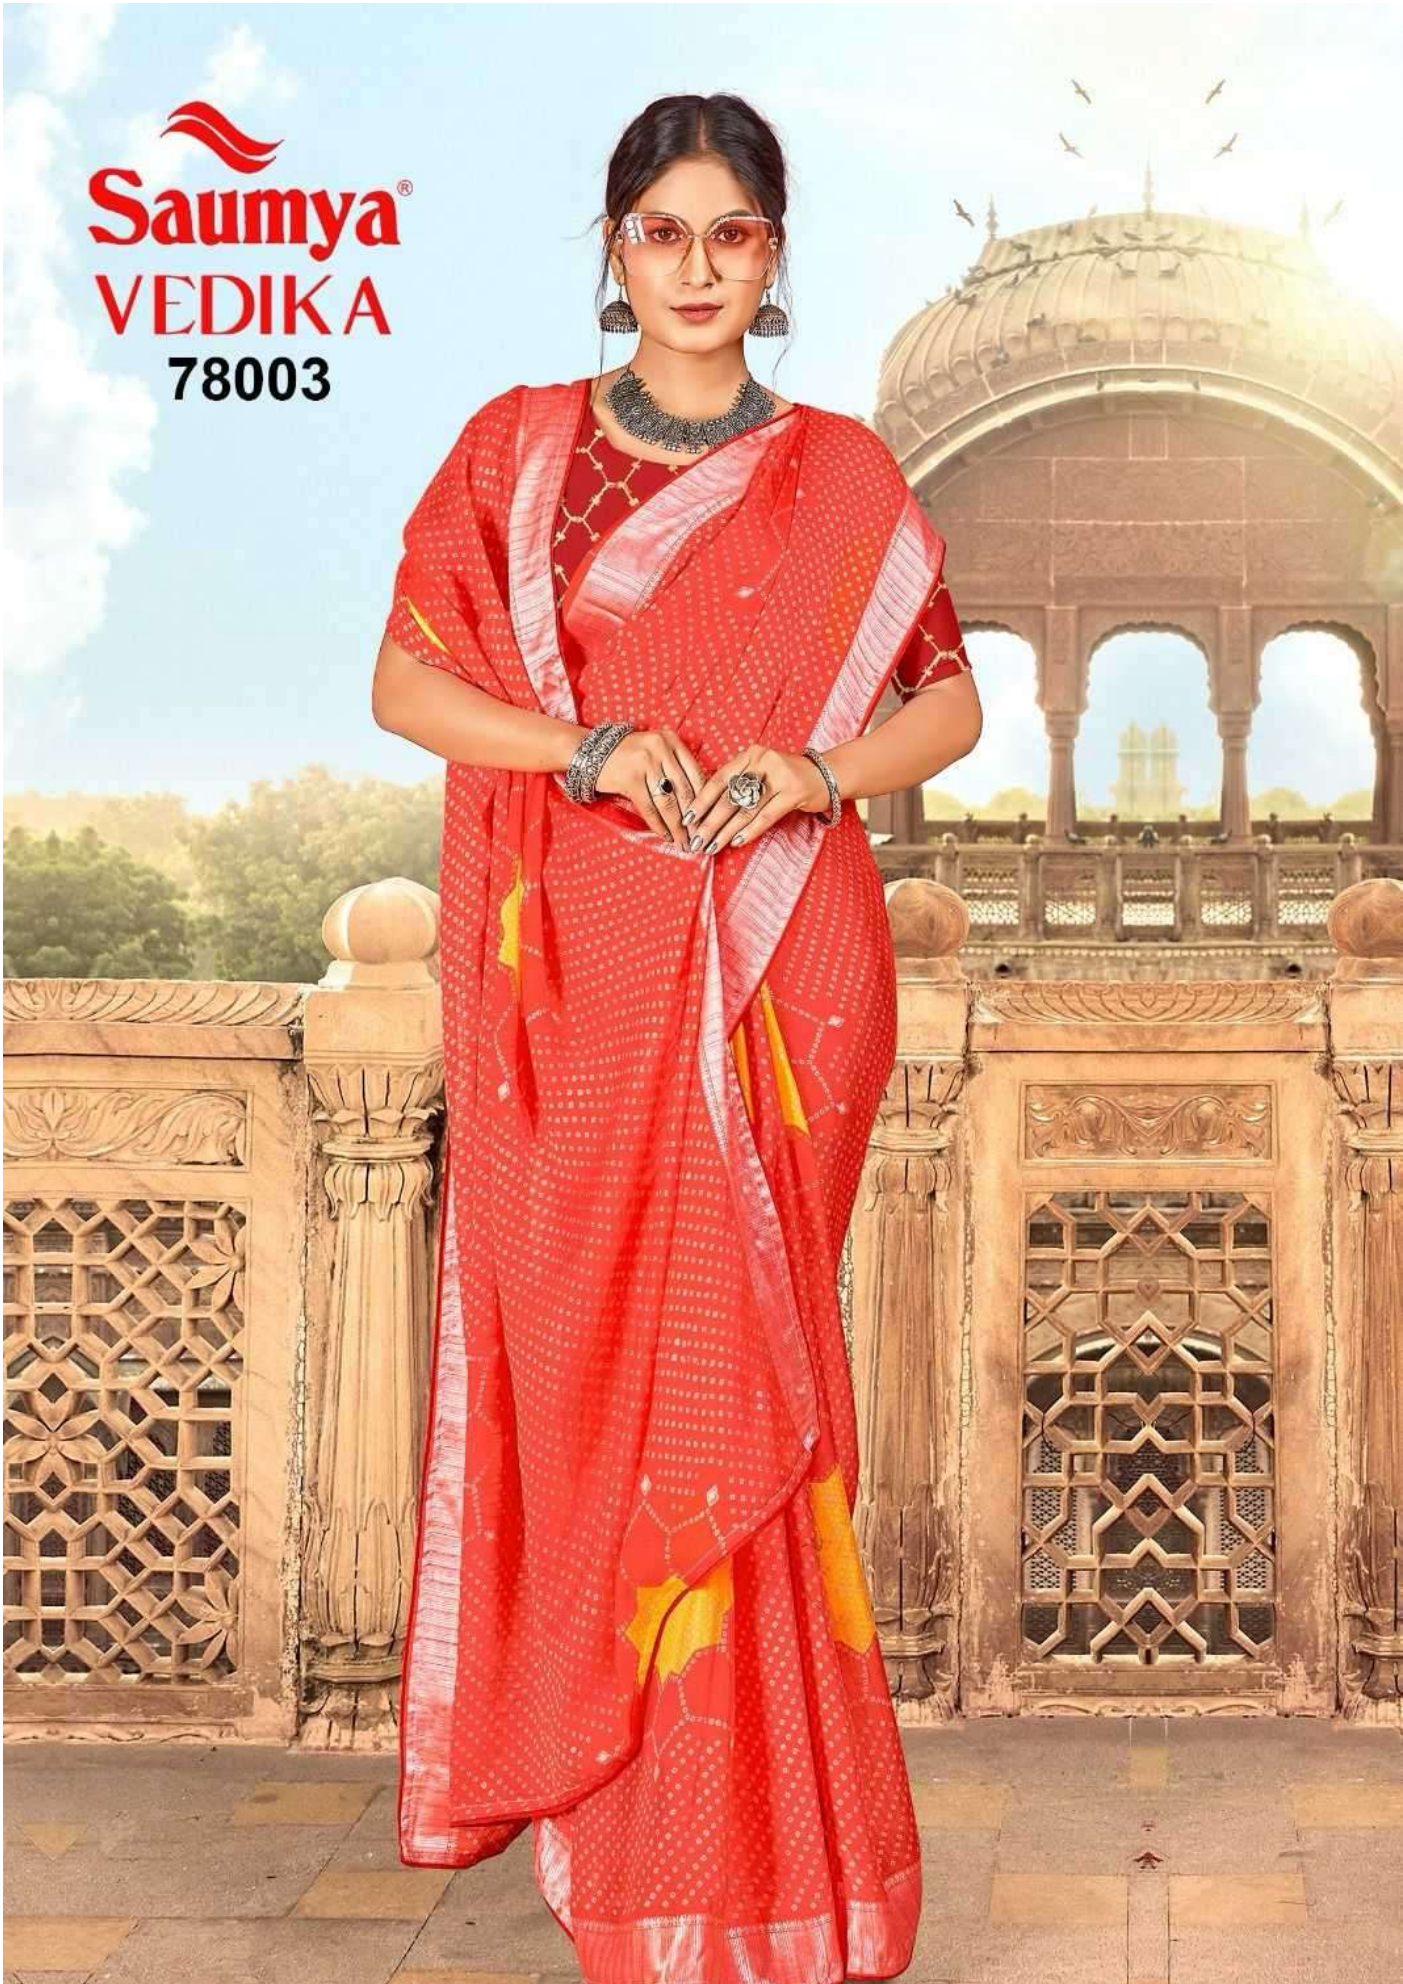

Saumya[®]
VEDIKA
78006

Saumya[®]
VEDIKA
78004

A woman with long dark hair is standing on a stone balcony. She is wearing a green saree with a subtle pattern and a matching blouse with a geometric pattern. She is also wearing a silver necklace, earrings, and bangles. In the background, there is a large domed building with arches, likely a historical monument. The sky is clear and blue.

Saumya[®]
VEDIKA
78002

Saumya[®]
VEDIKA
78006

A woman with dark hair, wearing a vibrant pink saree with a white polka-dot pattern and a matching short-sleeved blouse, is smiling and taking a selfie with a black smartphone. She is standing on a stone balcony with ornate pillars and a decorative lattice railing. In the background, a large, domed stone structure, possibly a mausoleum or monument, is visible under a clear blue sky with a few birds flying. The woman is also wearing a silver necklace, large earrings, and bangles.

Saumya[®]
VEDIKA
78008

Saumya[®]
VEDIKA
78007

Saumya[®]
VEDIKA
78003

A woman with dark hair, wearing a vibrant green saree with a white geometric pattern and a silver border, stands on a stone balcony. She is adorned with a silver necklace, earrings, and bangles. In the background, a large, ornate domed building with arches is visible under a clear sky. The overall scene is brightly lit, suggesting a sunny day.