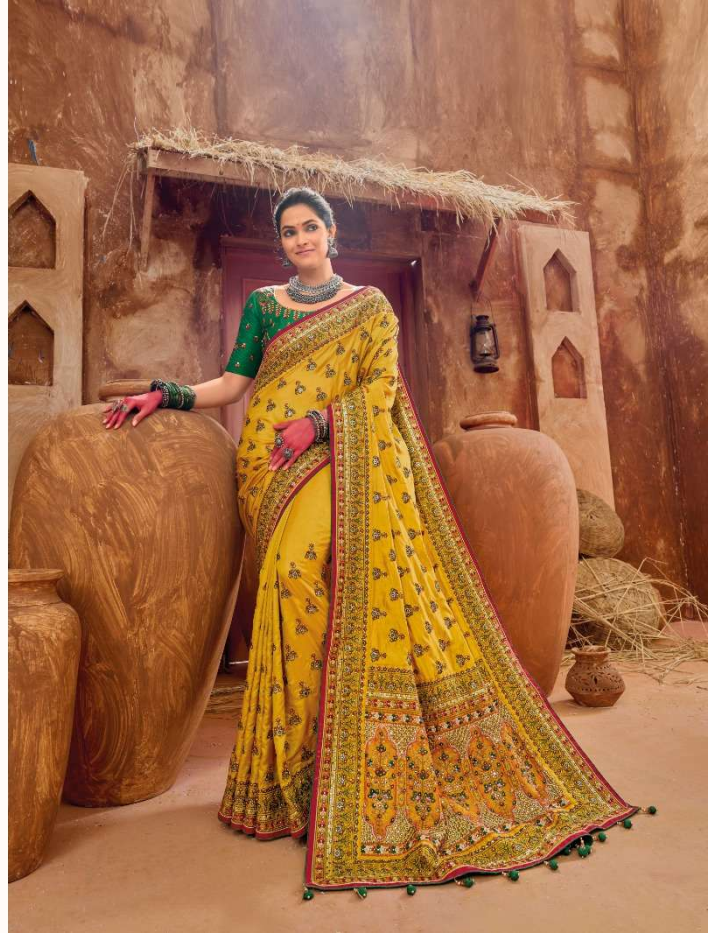

an expression of woman

M. N. Sarees

Magankal Nathubhai & sons

कच्छी वर्क

VOLUME - 4

MN || 6901

M. N. Overseas

an experience of colors™

MN || 6907

MN || 6908

MN || 6909

m-n-6900-series-banarasi-silk-saree

कच्छी वके-4

D.NO.	DESCRIPTION	BLOUSE	M.N.
6901	YELLOW BANARAS SILK SAREE WITH PURE KACHHI WORK,DIAMOND & MIRROR HEAVY WORK	MONALISHA SILK	6999
6902	PURPLE BANARAS SILK SAREE WITH PURE KACHHI WORK,DIAMOND & MIRROR HEAVY WORK	SHANA SILK	5999
6903	MEHANDI BANARAS SILK SAREE WITH PURE KACHHI WORK,DIAMOND & MIRROR HEAVY WORK	REAL SILK	6999
6904	GREY BANARAS SILK SAREE WITH PURE KACHHI WORK,DIAMOND & MIRROR HEAVY WORK	MONALISHA SILK	6999
6905	YELLOW BANARAS SILK SAREE WITH PURE KACHHI WORK,DIAMOND & MIRROR HEAVY WORK	MONALISHA SILK	7999
6906	GREY BANARAS SILK SAREE WITH PURE KACHHI WORK,DIAMOND & MIRROR HEAVY WORK	MONALISHA SILK	6999
6907	MEHANDI BANARAS SILK SAREE WITH PURE KACHHI WORK,DIAMOND & MIRROR HEAVY WORK	MONALISHA SILK	5999
6908	PISTA BANARAS SILK SAREE WITH PURE KACHHI WORK,DIAMOND & MIRROR HEAVY WORK	MONALISHA SILK	6999
6909	CREAM BANARAS SILK SAREE WITH PURE KACHHI WORK,DIAMOND & MIRROR HEAVY WORK	SHANA SILK	6999