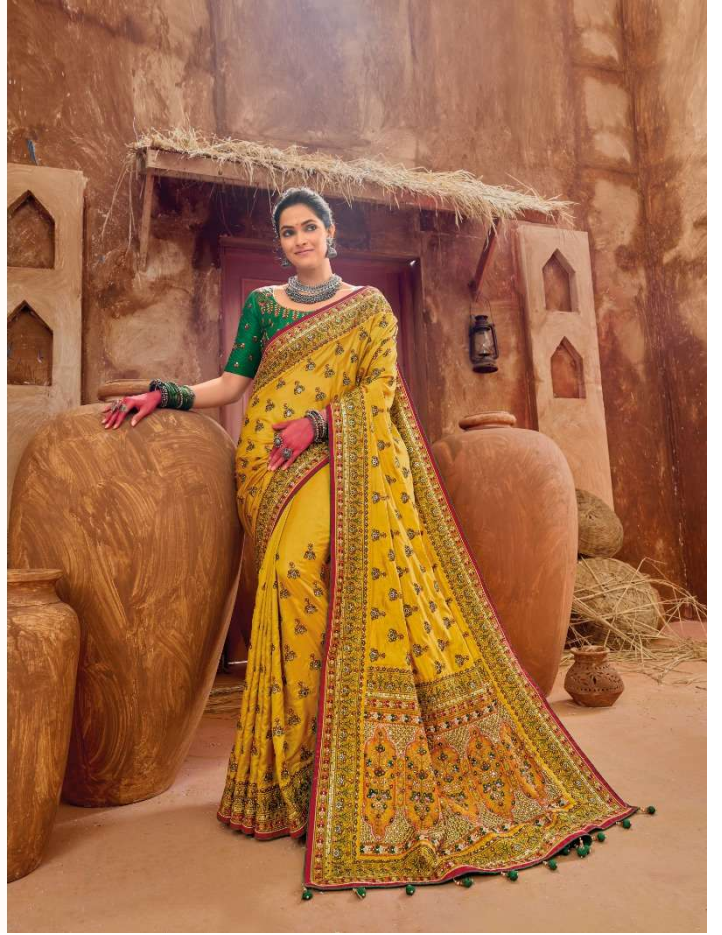

an expression of woman

M. N. Sarees

Magankal Nathubhai & sons

कच्छी वर्क

VOLUME - 4

MN || 6901

M. N. Chaves

AN EXPERIMENT IN CLOTHING™

MN || 6907

MN || 6908

MN || 6909

m-n-6900-series-banarasi-silk-saree

कच्छी वके-4

D.NO.	DESCRIPTION	BLOUSE	M.N.
6901	YELLOW BANARAS SILK SAREE WITH PURE KACHHI WORK,DIAMOND & MIRROR HEAVY WORK	MONALISHA SILK	6999
6902	PURPLE BANARAS SILK SAREE WITH PURE KACHHI WORK,DIAMOND & MIRROR HEAVY WORK	SHANA SILK	5999
6903	MEHANDI BANARAS SILK SAREE WITH PURE KACHHI WORK,DIAMOND & MIRROR HEAVY WORK	REAL SILK	6999
6904	GREY BANARAS SILK SAREE WITH PURE KACHHI WORK,DIAMOND & MIRROR HEAVY WORK	MONALISHA SILK	6999
6905	YELLOW BANARAS SILK SAREE WITH PURE KACHHI WORK,DIAMOND & MIRROR HEAVY WORK	MONALISHA SILK	7999
6906	GREY BANARAS SILK SAREE WITH PURE KACHHI WORK,DIAMOND & MIRROR HEAVY WORK	MONALISHA SILK	6999
6907	MEHANDI BANARAS SILK SAREE WITH PURE KACHHI WORK,DIAMOND & MIRROR HEAVY WORK	MONALISHA SILK	5999
6908	PISTA BANARAS SILK SAREE WITH PURE KACHHI WORK,DIAMOND & MIRROR HEAVY WORK	MONALISHA SILK	6999
6909	CREAM BANARAS SILK SAREE WITH PURE KACHHI WORK,DIAMOND & MIRROR HEAVY WORK	SHANA SILK	6999