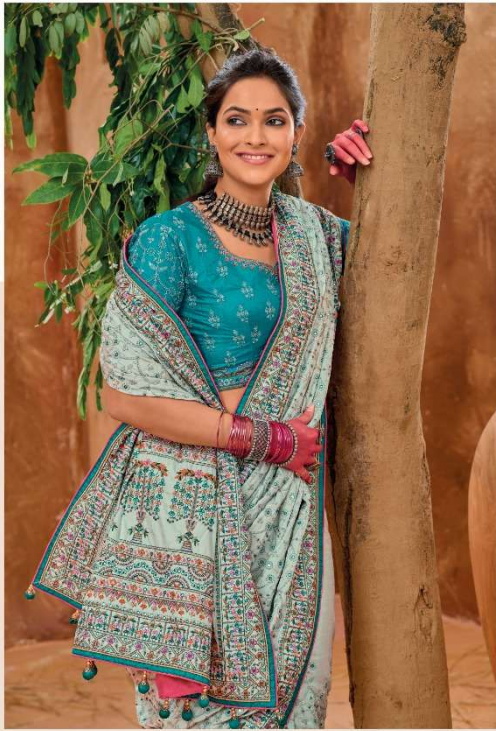

M. S. Sarees