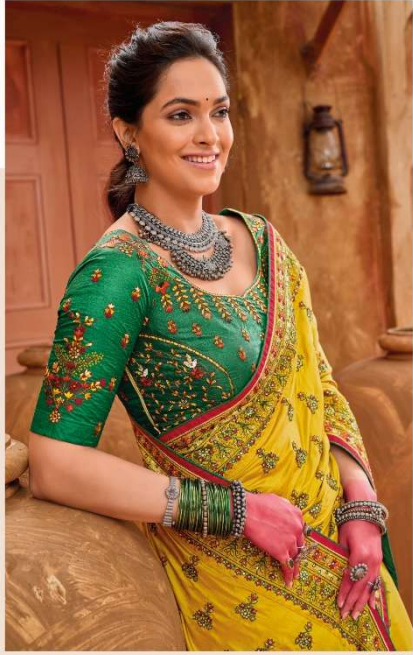

an expression of woman

M. N. Sarees

Magankal Nathubhai & sons

कच्छी वर्क

VOLUME - 4

MN || 6901

M. N. Chaves

AN EXPERIMENT IN CLOTHING™

MN || 6907

MN || 6908

MN || 6909

m-n-6900-series-banarasi-silk-saree

कच्छी वके-4

D.NO.	DESCRIPTION	BLOUSE	M.N.
6901	YELLOW BANARAS SILK SAREE WITH PURE KACHHI WORK,DIAMOND & MIRROR HEAVY WORK	MONALISHA SILK	6999
6902	PURPLE BANARAS SILK SAREE WITH PURE KACHHI WORK,DIAMOND & MIRROR HEAVY WORK	SHANA SILK	5999
6903	MEHANDI BANARAS SILK SAREE WITH PURE KACHHI WORK,DIAMOND & MIRROR HEAVY WORK	REAL SILK	6999
6904	GREY BANARAS SILK SAREE WITH PURE KACHHI WORK,DIAMOND & MIRROR HEAVY WORK	MONALISHA SILK	6999
6905	YELLOW BANARAS SILK SAREE WITH PURE KACHHI WORK,DIAMOND & MIRROR HEAVY WORK	MONALISHA SILK	7999
6906	GREY BANARAS SILK SAREE WITH PURE KACHHI WORK,DIAMOND & MIRROR HEAVY WORK	MONALISHA SILK	6999
6907	MEHANDI BANARAS SILK SAREE WITH PURE KACHHI WORK,DIAMOND & MIRROR HEAVY WORK	MONALISHA SILK	5999
6908	PISTA BANARAS SILK SAREE WITH PURE KACHHI WORK,DIAMOND & MIRROR HEAVY WORK	MONALISHA SILK	6999
6909	CREAM BANARAS SILK SAREE WITH PURE KACHHI WORK,DIAMOND & MIRROR HEAVY WORK	SHANA SILK	6999