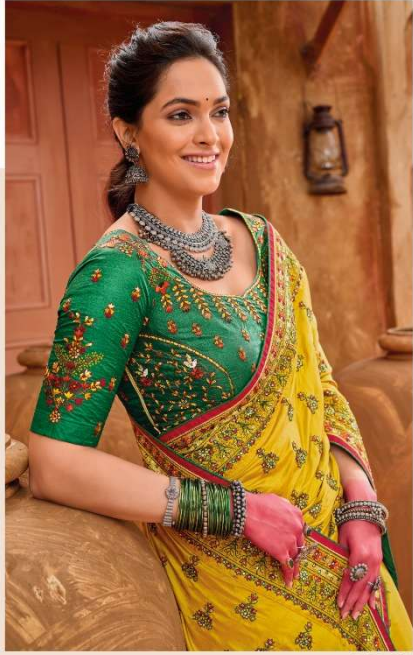

an expression of woman

M. N. Sarees

Magankal Nathubhai & sons

कच्छी वर्क

VOLUME - 4

MN || 6901

M. N. Overseas

an experience of colors™

MN || 6907

MN || 6908

MN || 6909

m-n-6900-series-banarasi-silk-saree

कच्छी वके-4

D.NO.	DESCRIPTION	BLOUSE	M.N.
6901	YELLOW BANARAS SILK SAREE WITH PURE KACHHI WORK,DIAMOND & MIRROR HEAVY WORK	MONALISHA SILK	6999
6902	PURPLE BANARAS SILK SAREE WITH PURE KACHHI WORK,DIAMOND & MIRROR HEAVY WORK	SHANA SILK	5999
6903	MEHANDI BANARAS SILK SAREE WITH PURE KACHHI WORK,DIAMOND & MIRROR HEAVY WORK	REAL SILK	6999
6904	GREY BANARAS SILK SAREE WITH PURE KACHHI WORK,DIAMOND & MIRROR HEAVY WORK	MONALISHA SILK	6999
6905	YELLOW BANARAS SILK SAREE WITH PURE KACHHI WORK,DIAMOND & MIRROR HEAVY WORK	MONALISHA SILK	7999
6906	GREY BANARAS SILK SAREE WITH PURE KACHHI WORK,DIAMOND & MIRROR HEAVY WORK	MONALISHA SILK	6999
6907	MEHANDI BANARAS SILK SAREE WITH PURE KACHHI WORK,DIAMOND & MIRROR HEAVY WORK	MONALISHA SILK	5999
6908	PISTA BANARAS SILK SAREE WITH PURE KACHHI WORK,DIAMOND & MIRROR HEAVY WORK	MONALISHA SILK	6999
6909	CREAM BANARAS SILK SAREE WITH PURE KACHHI WORK,DIAMOND & MIRROR HEAVY WORK	SHANA SILK	6999