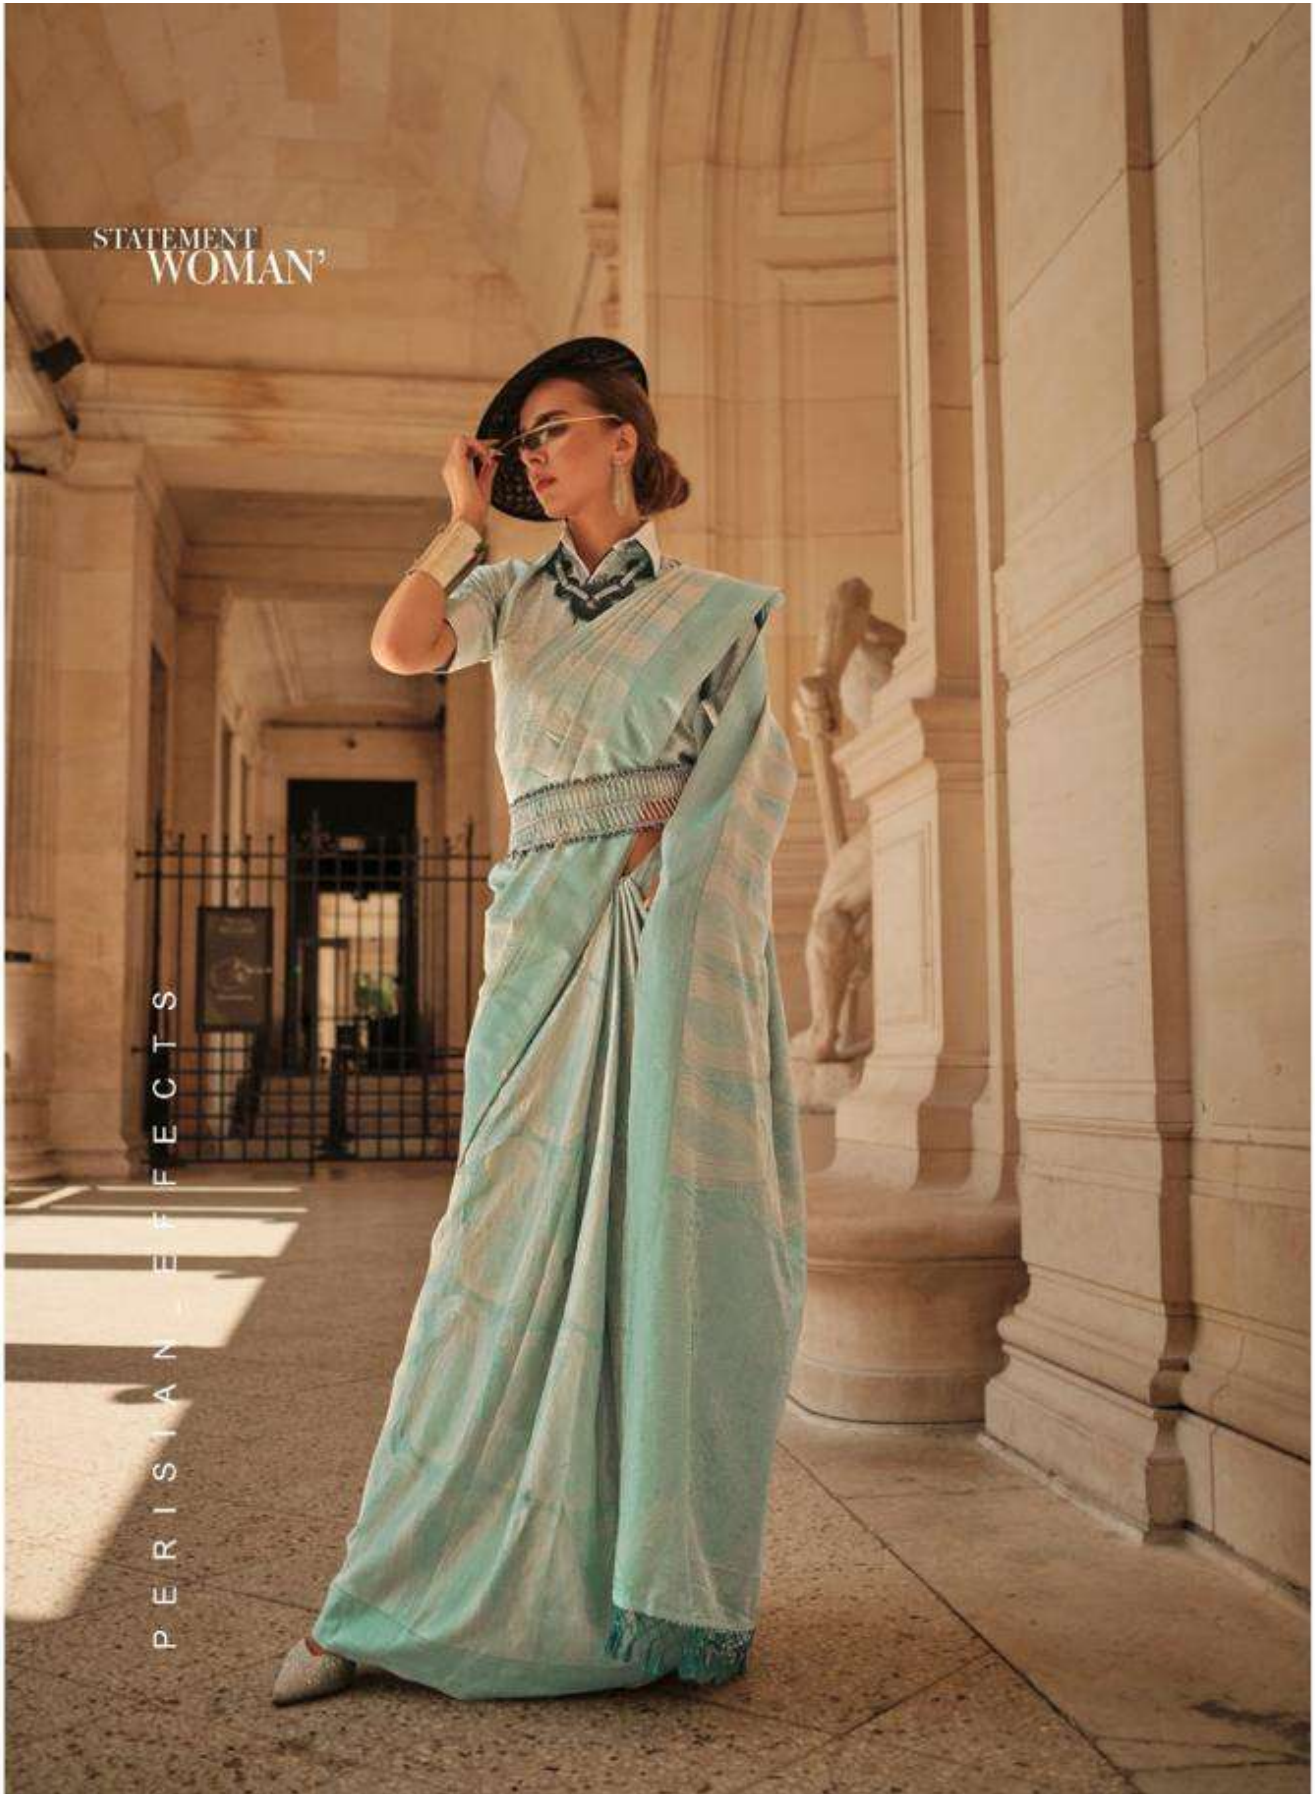

STATEMENT
WOMAN²

P E R S I A N - E F F E C T S

RAJTEX
Indonesian
Print sarees | Lehengas | Silk sarees

KYHA_SILK

PURE SATIN HANDLOOM WEAVING 3 3 6 0 0 1

STATEMENT
WOMAN²

PERISIAN EFFECTS

RAJTEX
Amalgam
Print sarees | Lehngas | Silk sarees