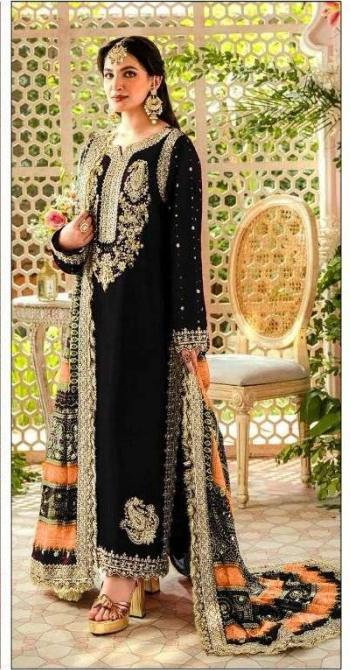

TOP - FOX GEORGETTE HEAVY EMBROIDERED

INNER/ BOTTOM - HEAVY SANTOON

**DUPATTA - PURE CHINON DIGITAL PRINTED WITH
HEAVY EMBROIDERED**

B-17 A

TOP - FOX GEORGETTE HEAVY EMBROIDERED
INNER/ BOTTOM - HEAVY SANTOON
DUPATTA - PURE CHINON DIGITAL PRINTED WITH
HEAVY EMBROIDERED

B 17 A

B 17 B

B 17 C

B 17 D

TOP - FOX GEORGETTE HEAVY EMBROIDERED

INNER/ BOTTOM - HEAVY SANTOON

**DUPATTA - PURE CHINON DIGITAL PRINTED WITH
HEAVY EMBROIDERED**

B-17 D

TOP - FOX GEORGETTE HEAVY EMBROIDERED

INNER/ BOTTOM - HEAVY SANTOON

**DUPATTA - PURE CHINON DIGITAL PRINTED WITH
HEAVY EMBROIDERED**

B-17 C

TOP - FOX GEORGETTE HEAVY EMBROIDERED

INNER/ BOTTOM - HEAVY SANTOON

**DUPATTA - PURE CHINON DIGITAL PRINTED WITH
HEAVY EMBROIDERED**

B-17 B

TOP - FOX GEORGETTE HEAVY EMBROIDERED

INNER/ BOTTOM - HEAVY SANTOON

**DUPATTA - PURE CHINON DIGITAL PRINTED WITH
HEAVY EMBROIDERED**