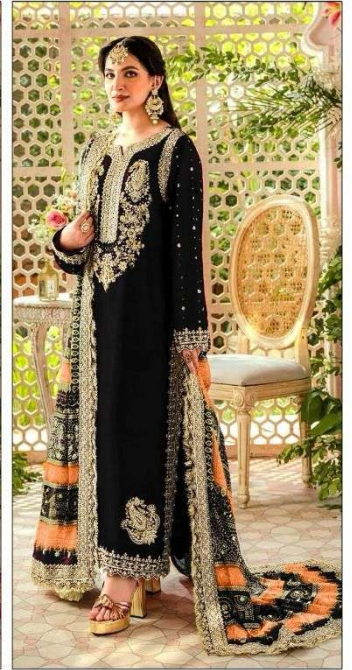

**TOP - FOX GEORGETTE HEAVY EMBROIDERED**

**INNER/ BOTTOM - HEAVY SANTOON**

**DUPATTA - PURE CHINON DIGITAL PRINTED WITH  
HEAVY EMBROIDERED**

**B-17 A**

TOP - FOX GEORGETTE HEAVY EMBROIDERED  
INNER/ BOTTOM - HEAVY SANTOON  
DUPATTA - PURE CHINON DIGITAL PRINTED WITH  
HEAVY EMBROIDERED

B 17 A

B 17 B

B 17 C

B 17 D

**TOP - FOX GEORGETTE HEAVY EMBROIDERED**

**INNER/ BOTTOM - HEAVY SANTOON**

**DUPATTA - PURE CHINON DIGITAL PRINTED WITH  
HEAVY EMBROIDERED**

**B-17 D**

**TOP - FOX GEORGETTE HEAVY EMBROIDERED**

**INNER/ BOTTOM - HEAVY SANTOON**

**DUPATTA - PURE CHINON DIGITAL PRINTED WITH  
HEAVY EMBROIDERED**

**B-17 C**

**TOP - FOX GEORGETTE HEAVY EMBROIDERED**

**INNER/ BOTTOM - HEAVY SANTOON**

**DUPATTA - PURE CHINON DIGITAL PRINTED WITH  
HEAVY EMBROIDERED**

**B-17 B**

**TOP - FOX GEORGETTE HEAVY EMBROIDERED**

**INNER/ BOTTOM - HEAVY SANTOON**

**DUPATTA - PURE CHINON DIGITAL PRINTED WITH  
HEAVY EMBROIDERED**