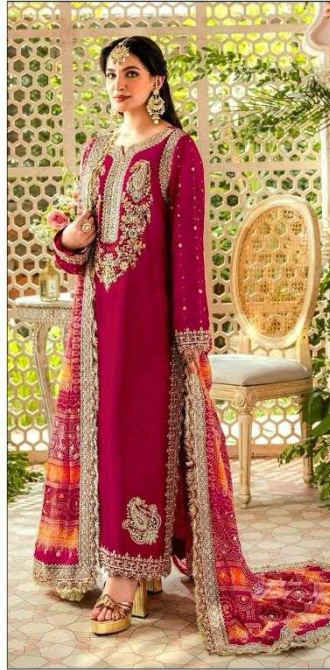

TOP - FOX GEORGETTE HEAVY EMBROIDERED

INNER/ BOTTOM - HEAVY SANTOON

**DUPATTA - PURE CHINON DIGITAL PRINTED WITH
HEAVY EMBROIDERED**

B-17 A

TOP - FOX GEORGETTE HEAVY EMBROIDERED
INNER/ BOTTOM - HEAVY SANTOON
DUPATTA - PURE CHINON DIGITAL PRINTED WITH
HEAVY EMBROIDERED

B 17 A

B 17 B

B 17 C

B 17 D

TOP - FOX GEORGETTE HEAVY EMBROIDERED

INNER/ BOTTOM - HEAVY SANTOON

**DUPATTA - PURE CHINON DIGITAL PRINTED WITH
HEAVY EMBROIDERED**

B-17 D

TOP - FOX GEORGETTE HEAVY EMBROIDERED

INNER/ BOTTOM - HEAVY SANTOON

**DUPATTA - PURE CHINON DIGITAL PRINTED WITH
HEAVY EMBROIDERED**

B-17 C

TOP - FOX GEORGETTE HEAVY EMBROIDERED

INNER/ BOTTOM - HEAVY SANTOON

**DUPATTA - PURE CHINON DIGITAL PRINTED WITH
HEAVY EMBROIDERED**

B-17 B

TOP - FOX GEORGETTE HEAVY EMBROIDERED

INNER/ BOTTOM - HEAVY SANTOON

**DUPATTA - PURE CHINON DIGITAL PRINTED WITH
HEAVY EMBROIDERED**