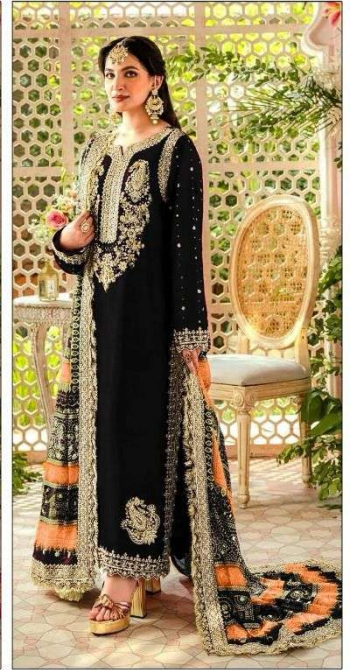

TOP - FOX GEORGETTE HEAVY EMBROIDERED

INNER/ BOTTOM - HEAVY SANTOON

**DUPATTA - PURE CHINON DIGITAL PRINTED WITH
HEAVY EMBROIDERED**

B-17 A

TOP - FOX GEORGETTE HEAVY EMBROIDERED
INNER/ BOTTOM - HEAVY SANTOON
DUPATTA - PURE CHINON DIGITAL PRINTED WITH
HEAVY EMBROIDERED

B 17 A

B 17 B

B 17 C

B 17 D

TOP - FOX GEORGETTE HEAVY EMBROIDERED

INNER/ BOTTOM - HEAVY SANTOON

**DUPATTA - PURE CHINON DIGITAL PRINTED WITH
HEAVY EMBROIDERED**

B-17 D

TOP - FOX GEORGETTE HEAVY EMBROIDERED

INNER/ BOTTOM - HEAVY SANTOON

**DUPATTA - PURE CHINON DIGITAL PRINTED WITH
HEAVY EMBROIDERED**

B-17 C

TOP - FOX GEORGETTE HEAVY EMBROIDERED

INNER/ BOTTOM - HEAVY SANTOON

**DUPATTA - PURE CHINON DIGITAL PRINTED WITH
HEAVY EMBROIDERED**

B-17 B

TOP - FOX GEORGETTE HEAVY EMBROIDERED

INNER/ BOTTOM - HEAVY SANTOON

**DUPATTA - PURE CHINON DIGITAL PRINTED WITH
HEAVY EMBROIDERED**